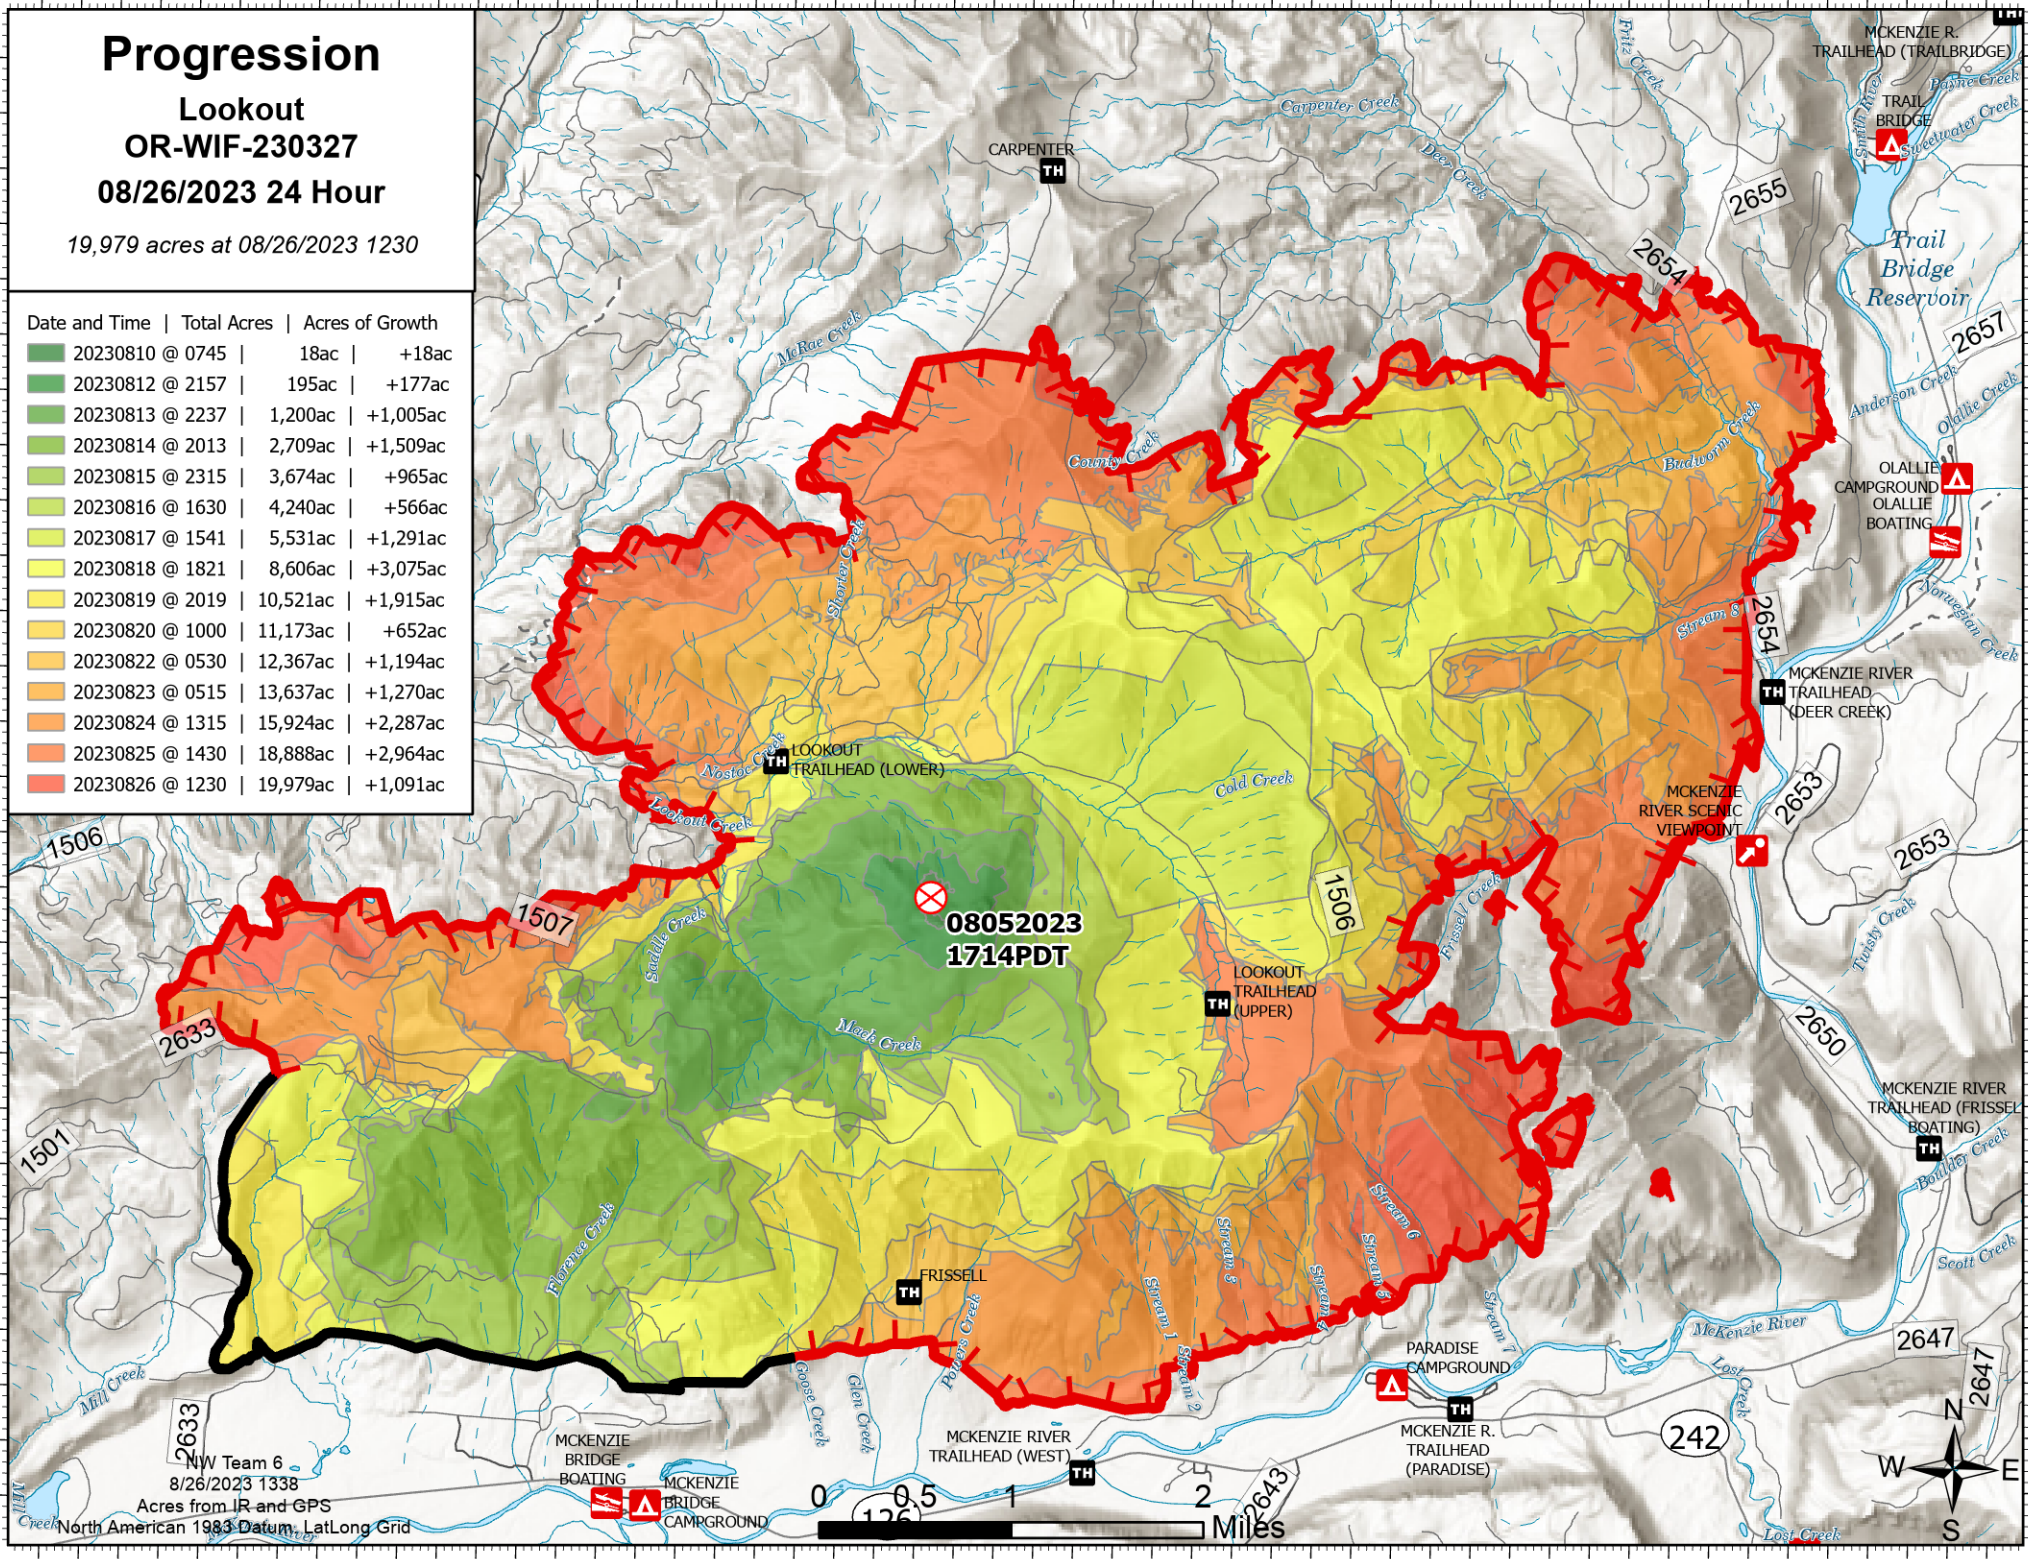

Progression

Lookout OR-WIF-230327

08/26/2023 24 Hour

19,979 acres at 08/26/2023 1230

Date and Time	Total Acres	Acres of Growth
20230810 @ 0745	18ac	+18ac
20230812 @ 2157	195ac	+177ac
20230813 @ 2237	1,200ac	+1,005ac
20230814 @ 2013	2,709ac	+1,509ac
20230815 @ 2315	3,674ac	+965ac
20230816 @ 1630	4,240ac	+566ac
20230817 @ 1541	5,531ac	+1,291ac
20230818 @ 1821	8,606ac	+3,075ac
20230819 @ 2019	10,521ac	+1,915ac
20230820 @ 1000	11,173ac	+652ac
20230822 @ 0530	12,367ac	+1,194ac
20230823 @ 0515	13,637ac	+1,270ac
20230824 @ 1315	15,924ac	+2,287ac
20230825 @ 1430	18,888ac	+2,964ac
20230826 @ 1230	19,979ac	+1,091ac

W Team 6
8/26/2023 1338
Acres from IR and GPS
North American 1983 Datum, LatLong Grid