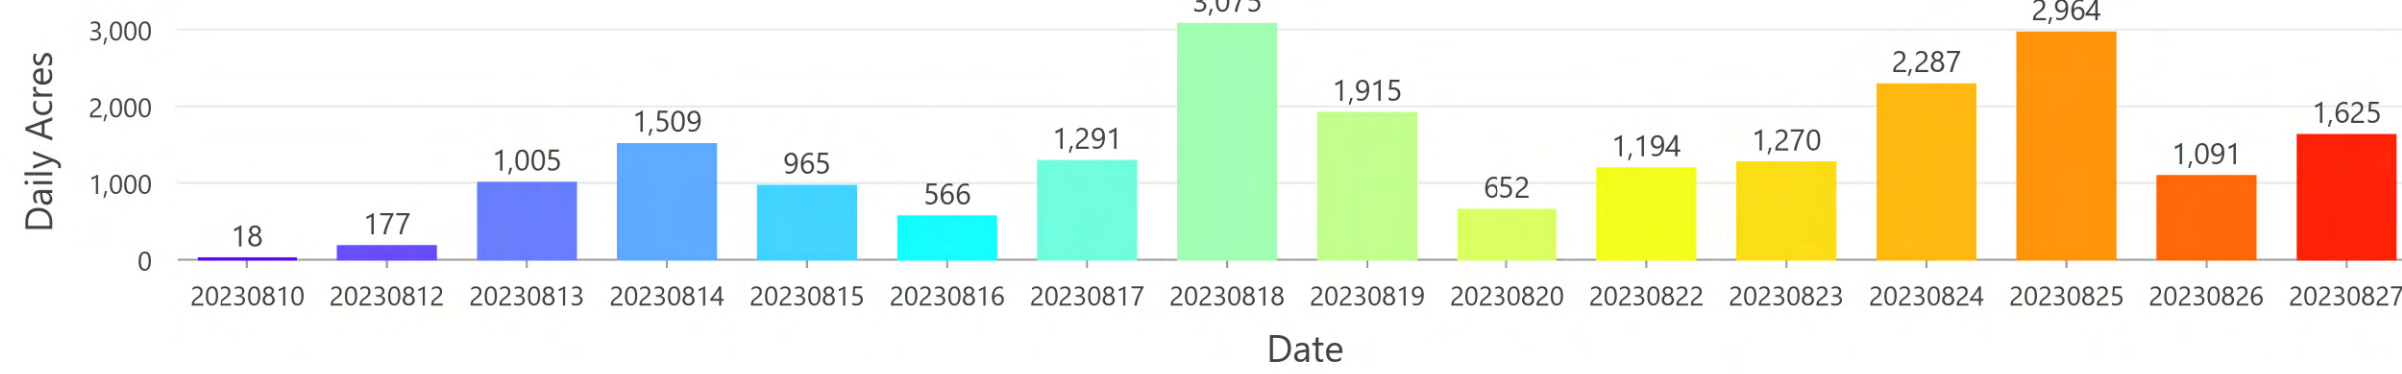

PROGRESSION

Progression

Lookout
ORWIF-230327

21,603 acres at 8/27/2023 @ 1055
Acres from IR and GPS

Lookout Fire Progression

8/27/2023 1556
merican 1983 Datum. LatLong Grid

PROGRESSION