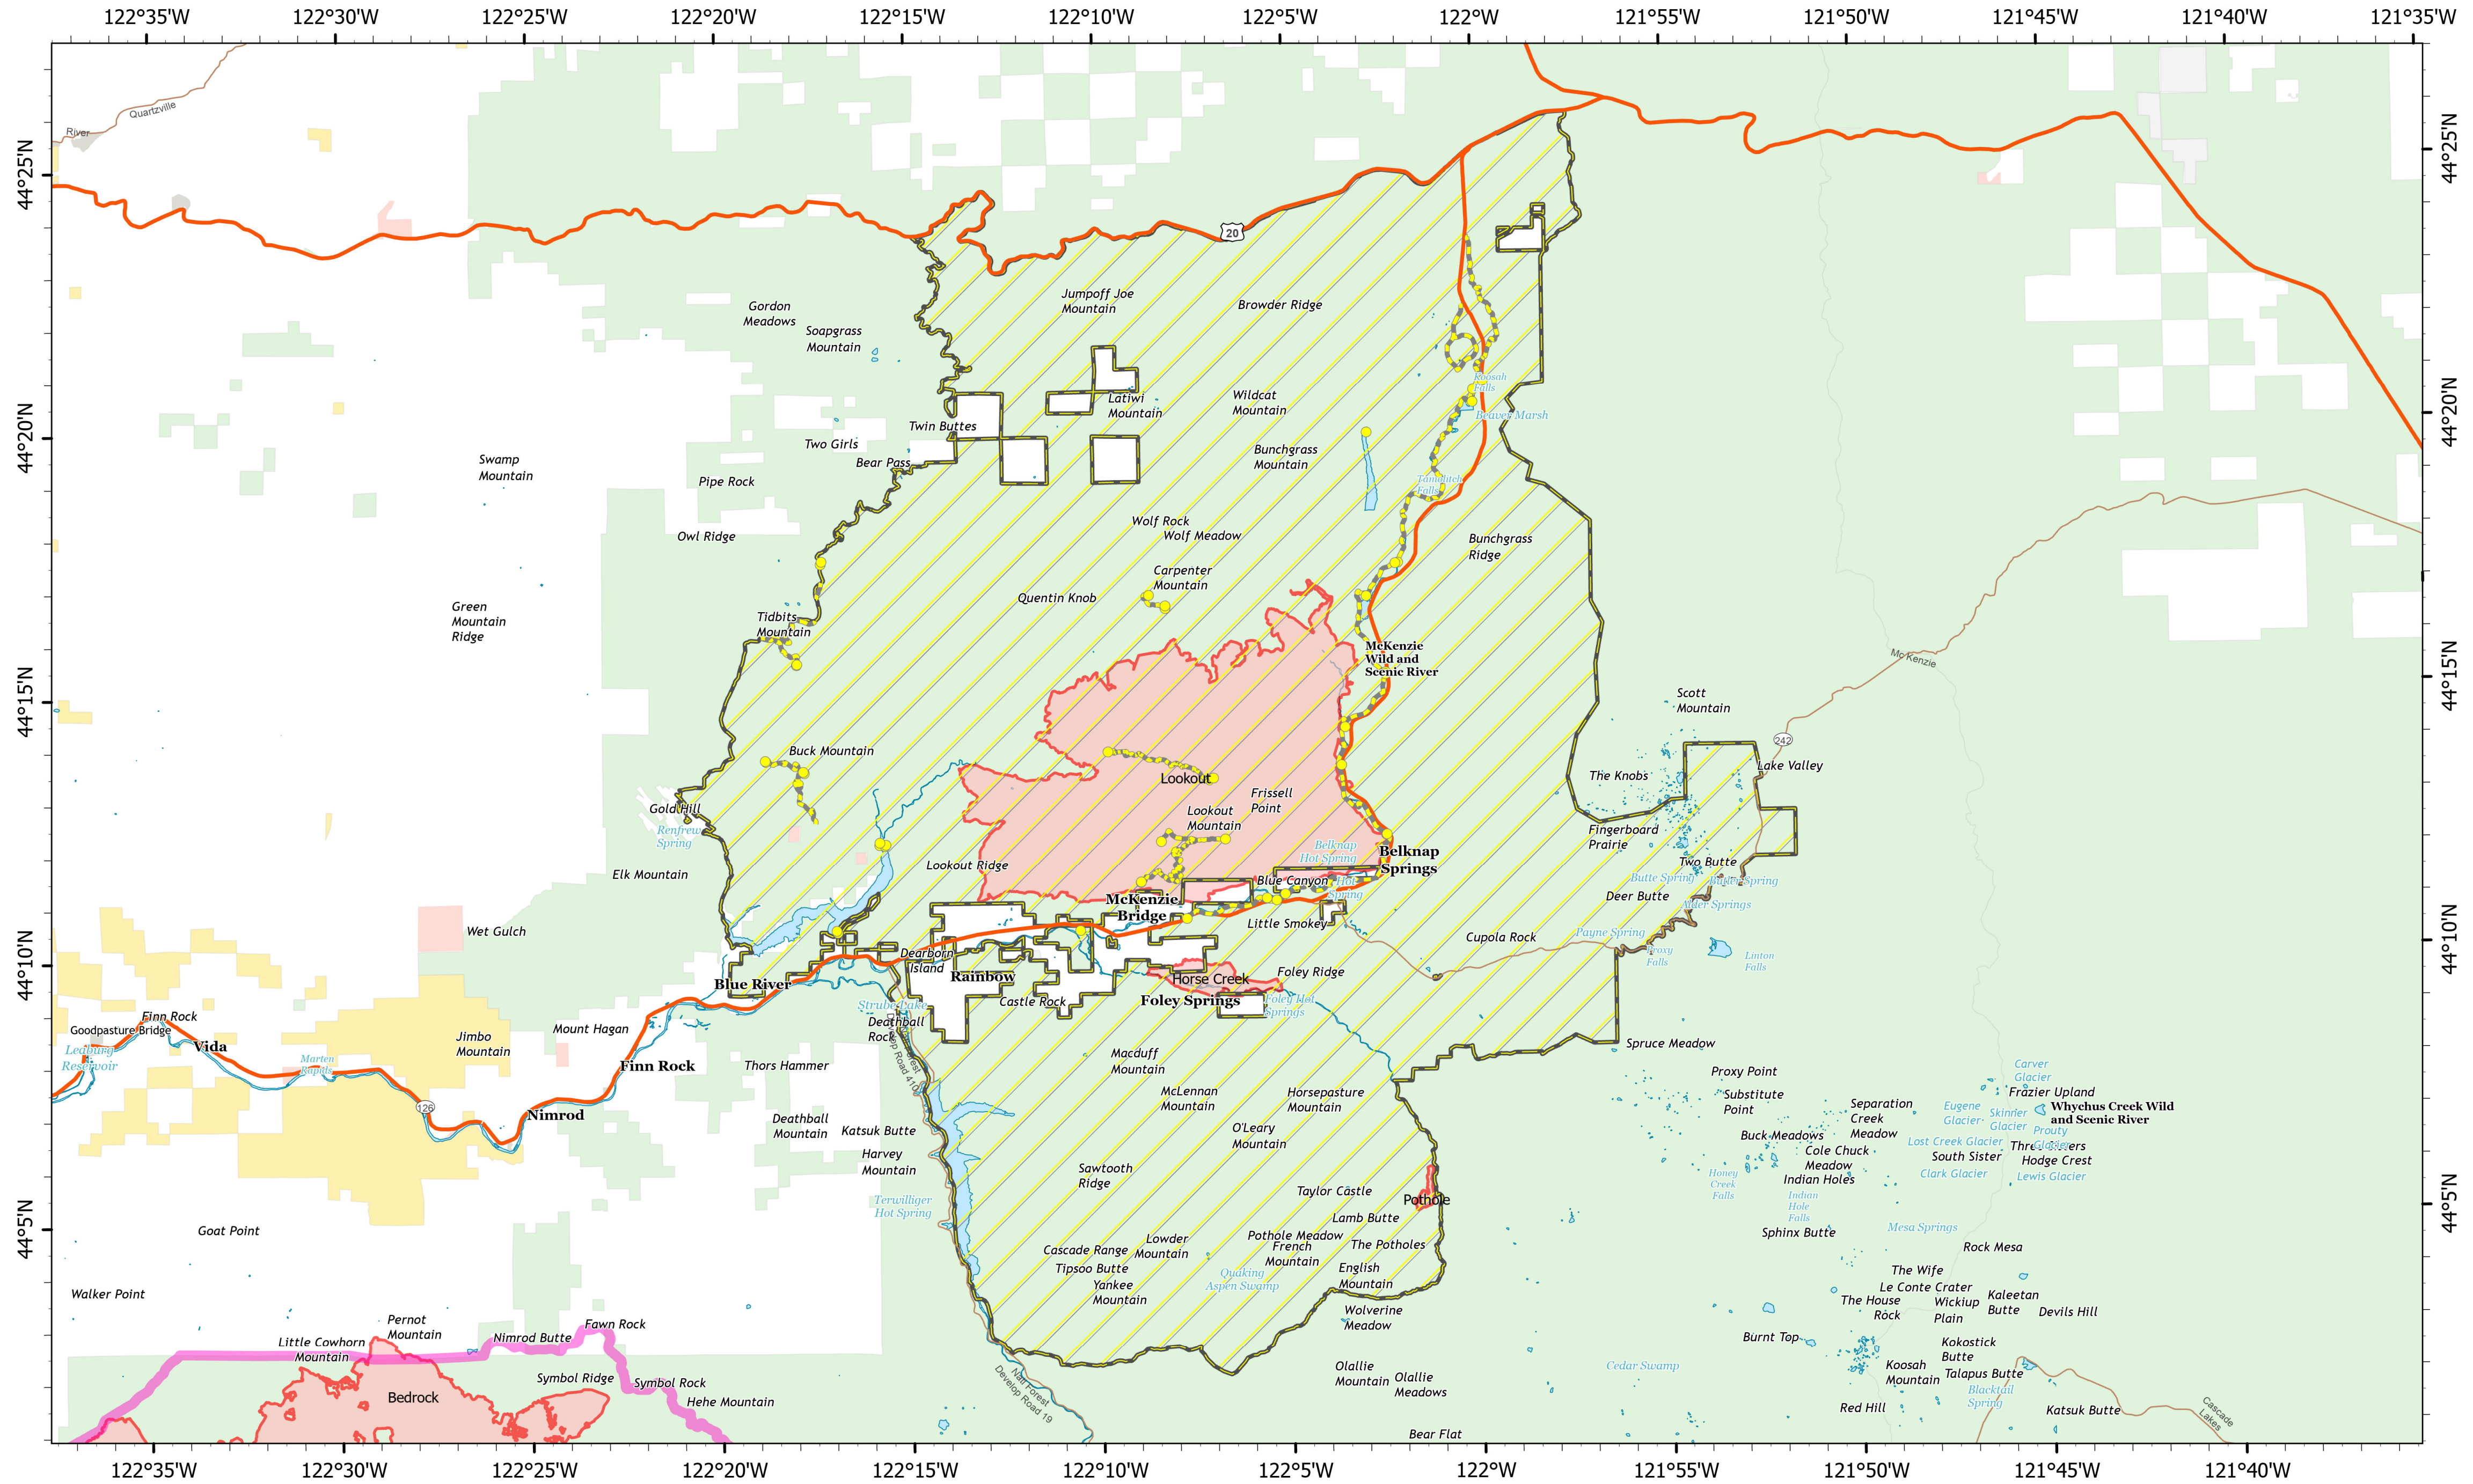

Lookout Closure

Closure

Lookout
ORWIF-230327
09/04/2023

24,581 acres at 9/2/2023 @ 2202
Acres from IR & GPS

- | | | | |
|-------------------------------|-------------------------------|---------------------|------|
| Wildfire Daily Fire Perimeter | Lookout Closure Site | City, County, Other | USFS |
| Highway | Lookout Closure Road or Trail | State | |
| Major Road | Lookout Closure Area | BLM | |
| Local Road | Bedrock Closure Area | ANCSA, Private | |

9/3/2023 2058
NAD 1983 UTM Zone 10N. LatLong Grid