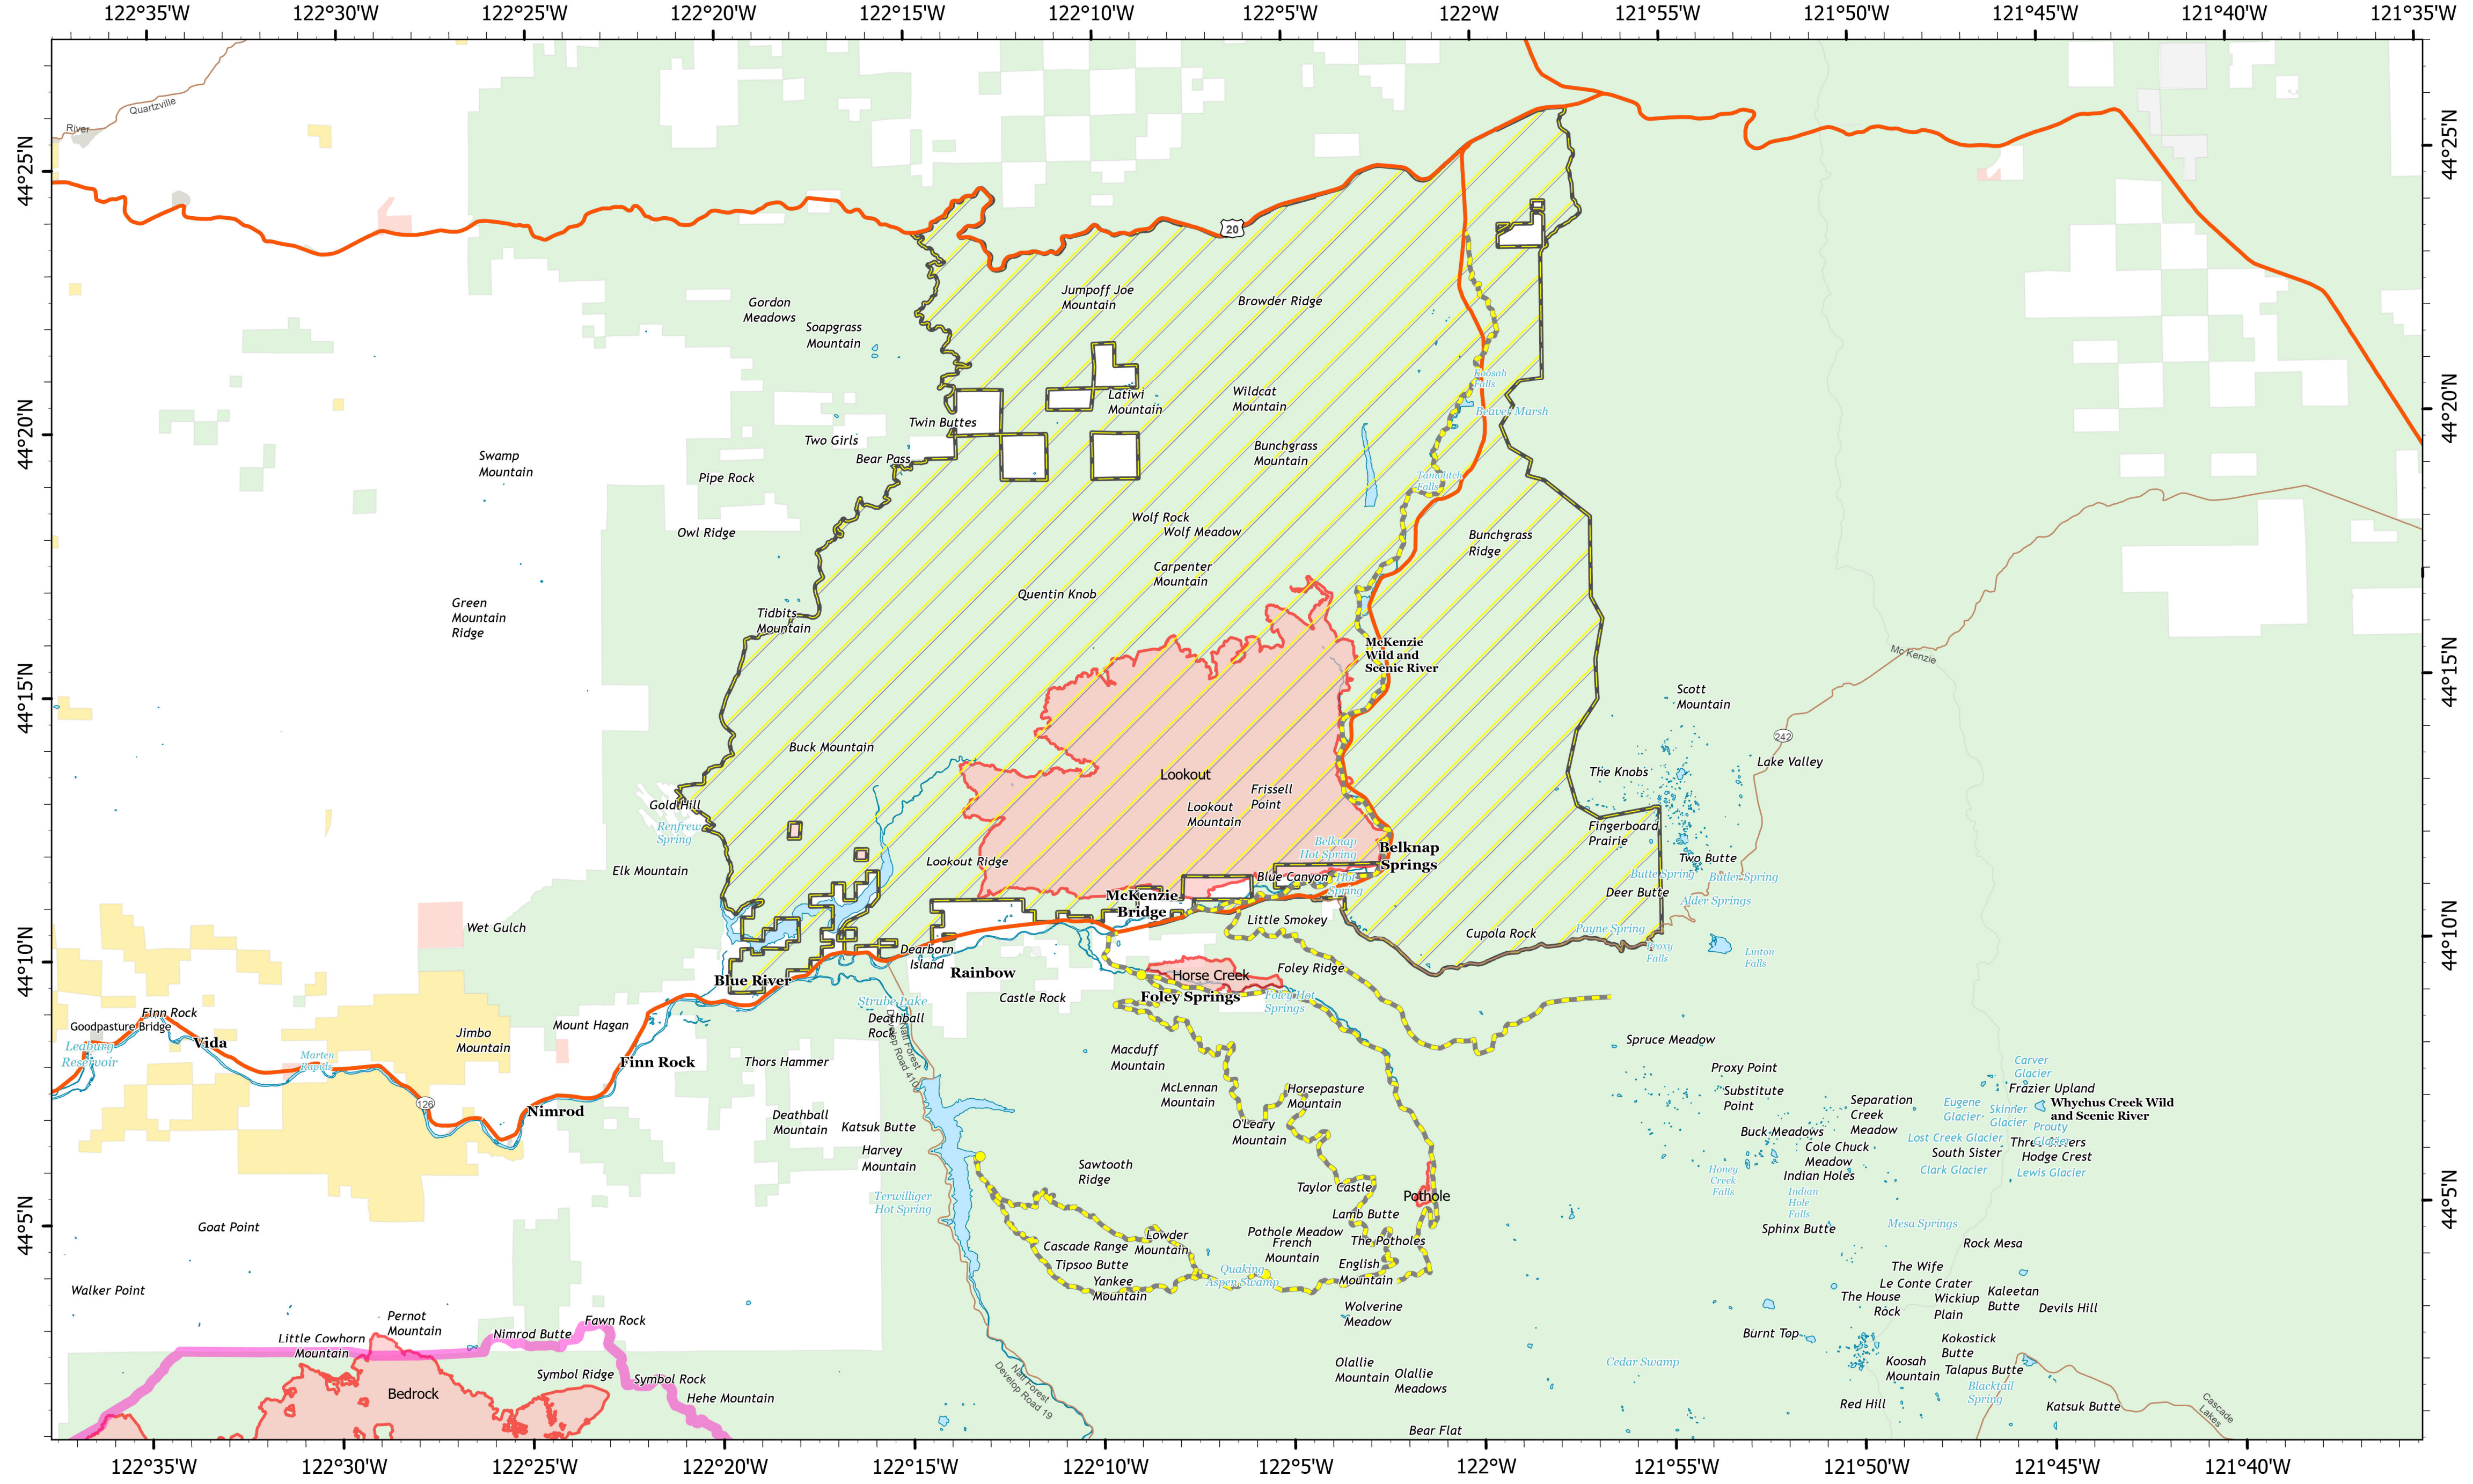

Lookout Closure

Closure
 Lookout
 ORWIF-230327
 09/09/2023

24,457 acres at 9/7/2023 @ 1950
 Acres from IR & GPS

- Wildfire Daily Fire Perimeter
- Highway
- Local Road
- Bedrock Closure Area
- City, County, Other
- State
- BLM
- USFS
- ANCSA, Private

9/8/2023 2122
 NAD 1983 UTM Zone 10N. LatLong Grid