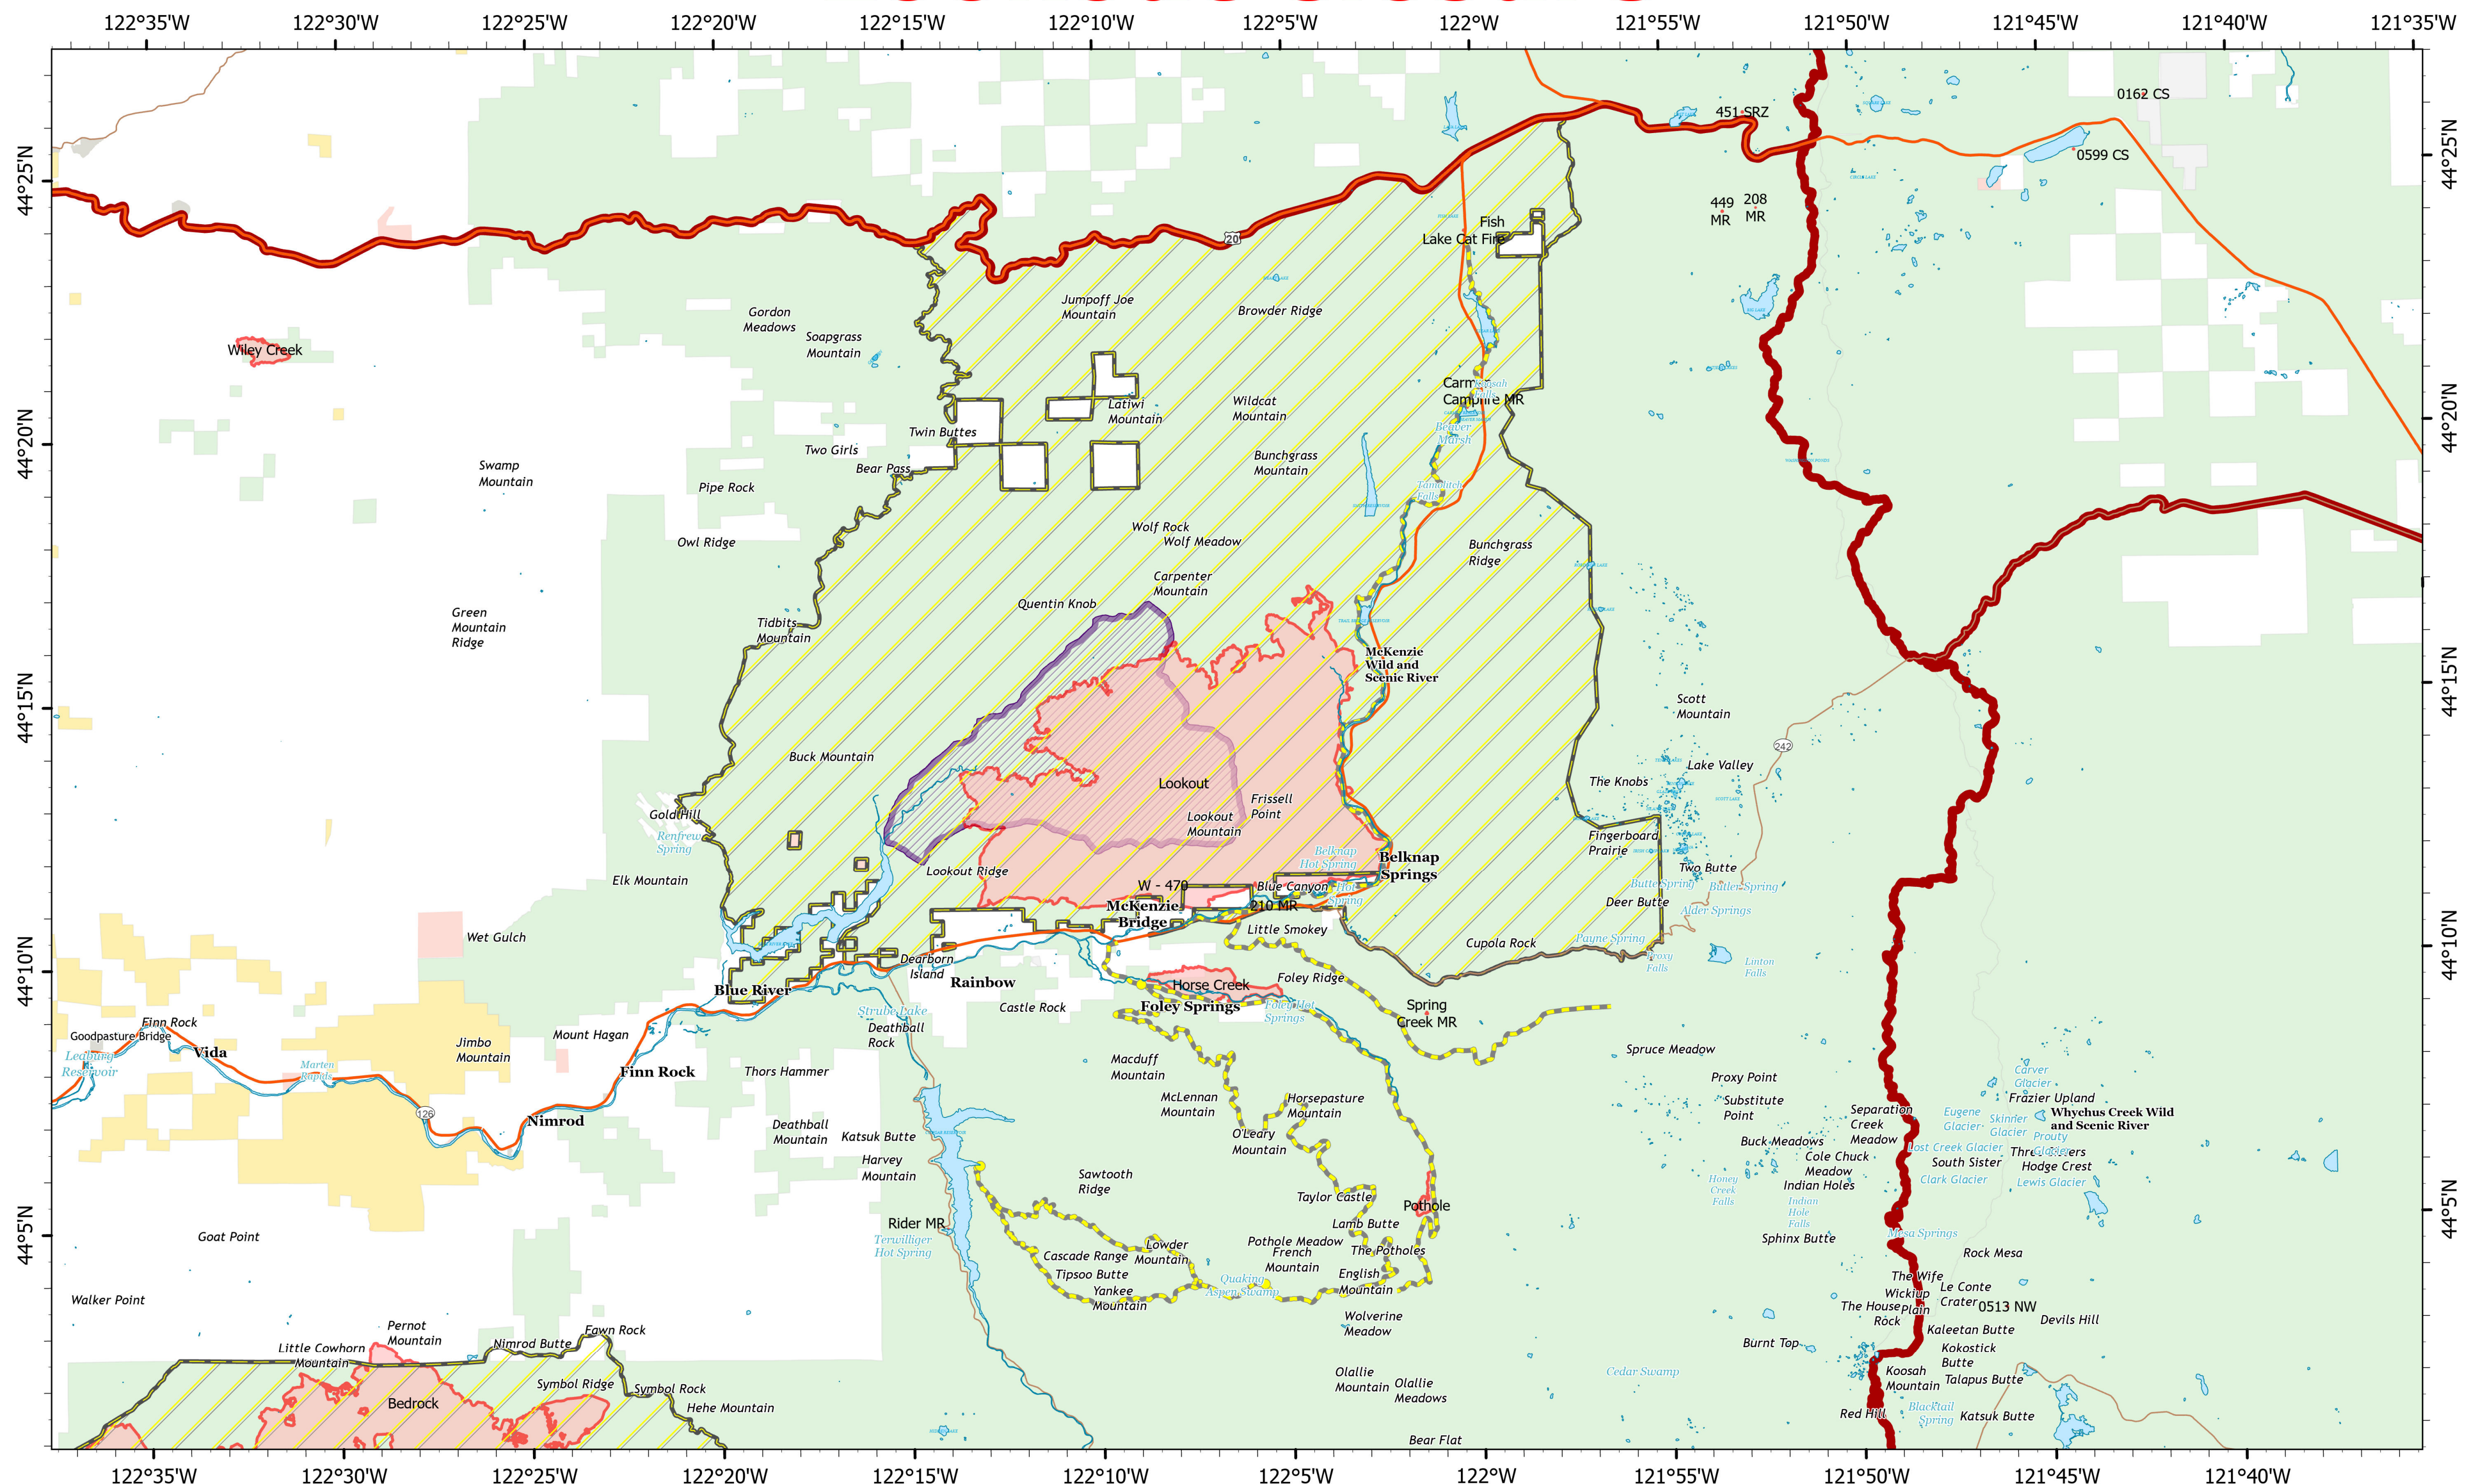

Lookout Closure

Closure

Lookout
ORWIF-230327
09/17/2023

24,843 acres at 9/15/2023 @ 1945
Acres from IR & GPS

- Wildfire Daily Fire Perimeter
- Local Road
- Region6FireClosurePoly
- State
- BLM
- ANCSA, Private
- Highway
- City, County, Other
- Major Road
- USFS

9/16/2023 2212
NAD 1983 UTM Zone 10N. LatLong Grid

0

1

2

3

4

5

Miles