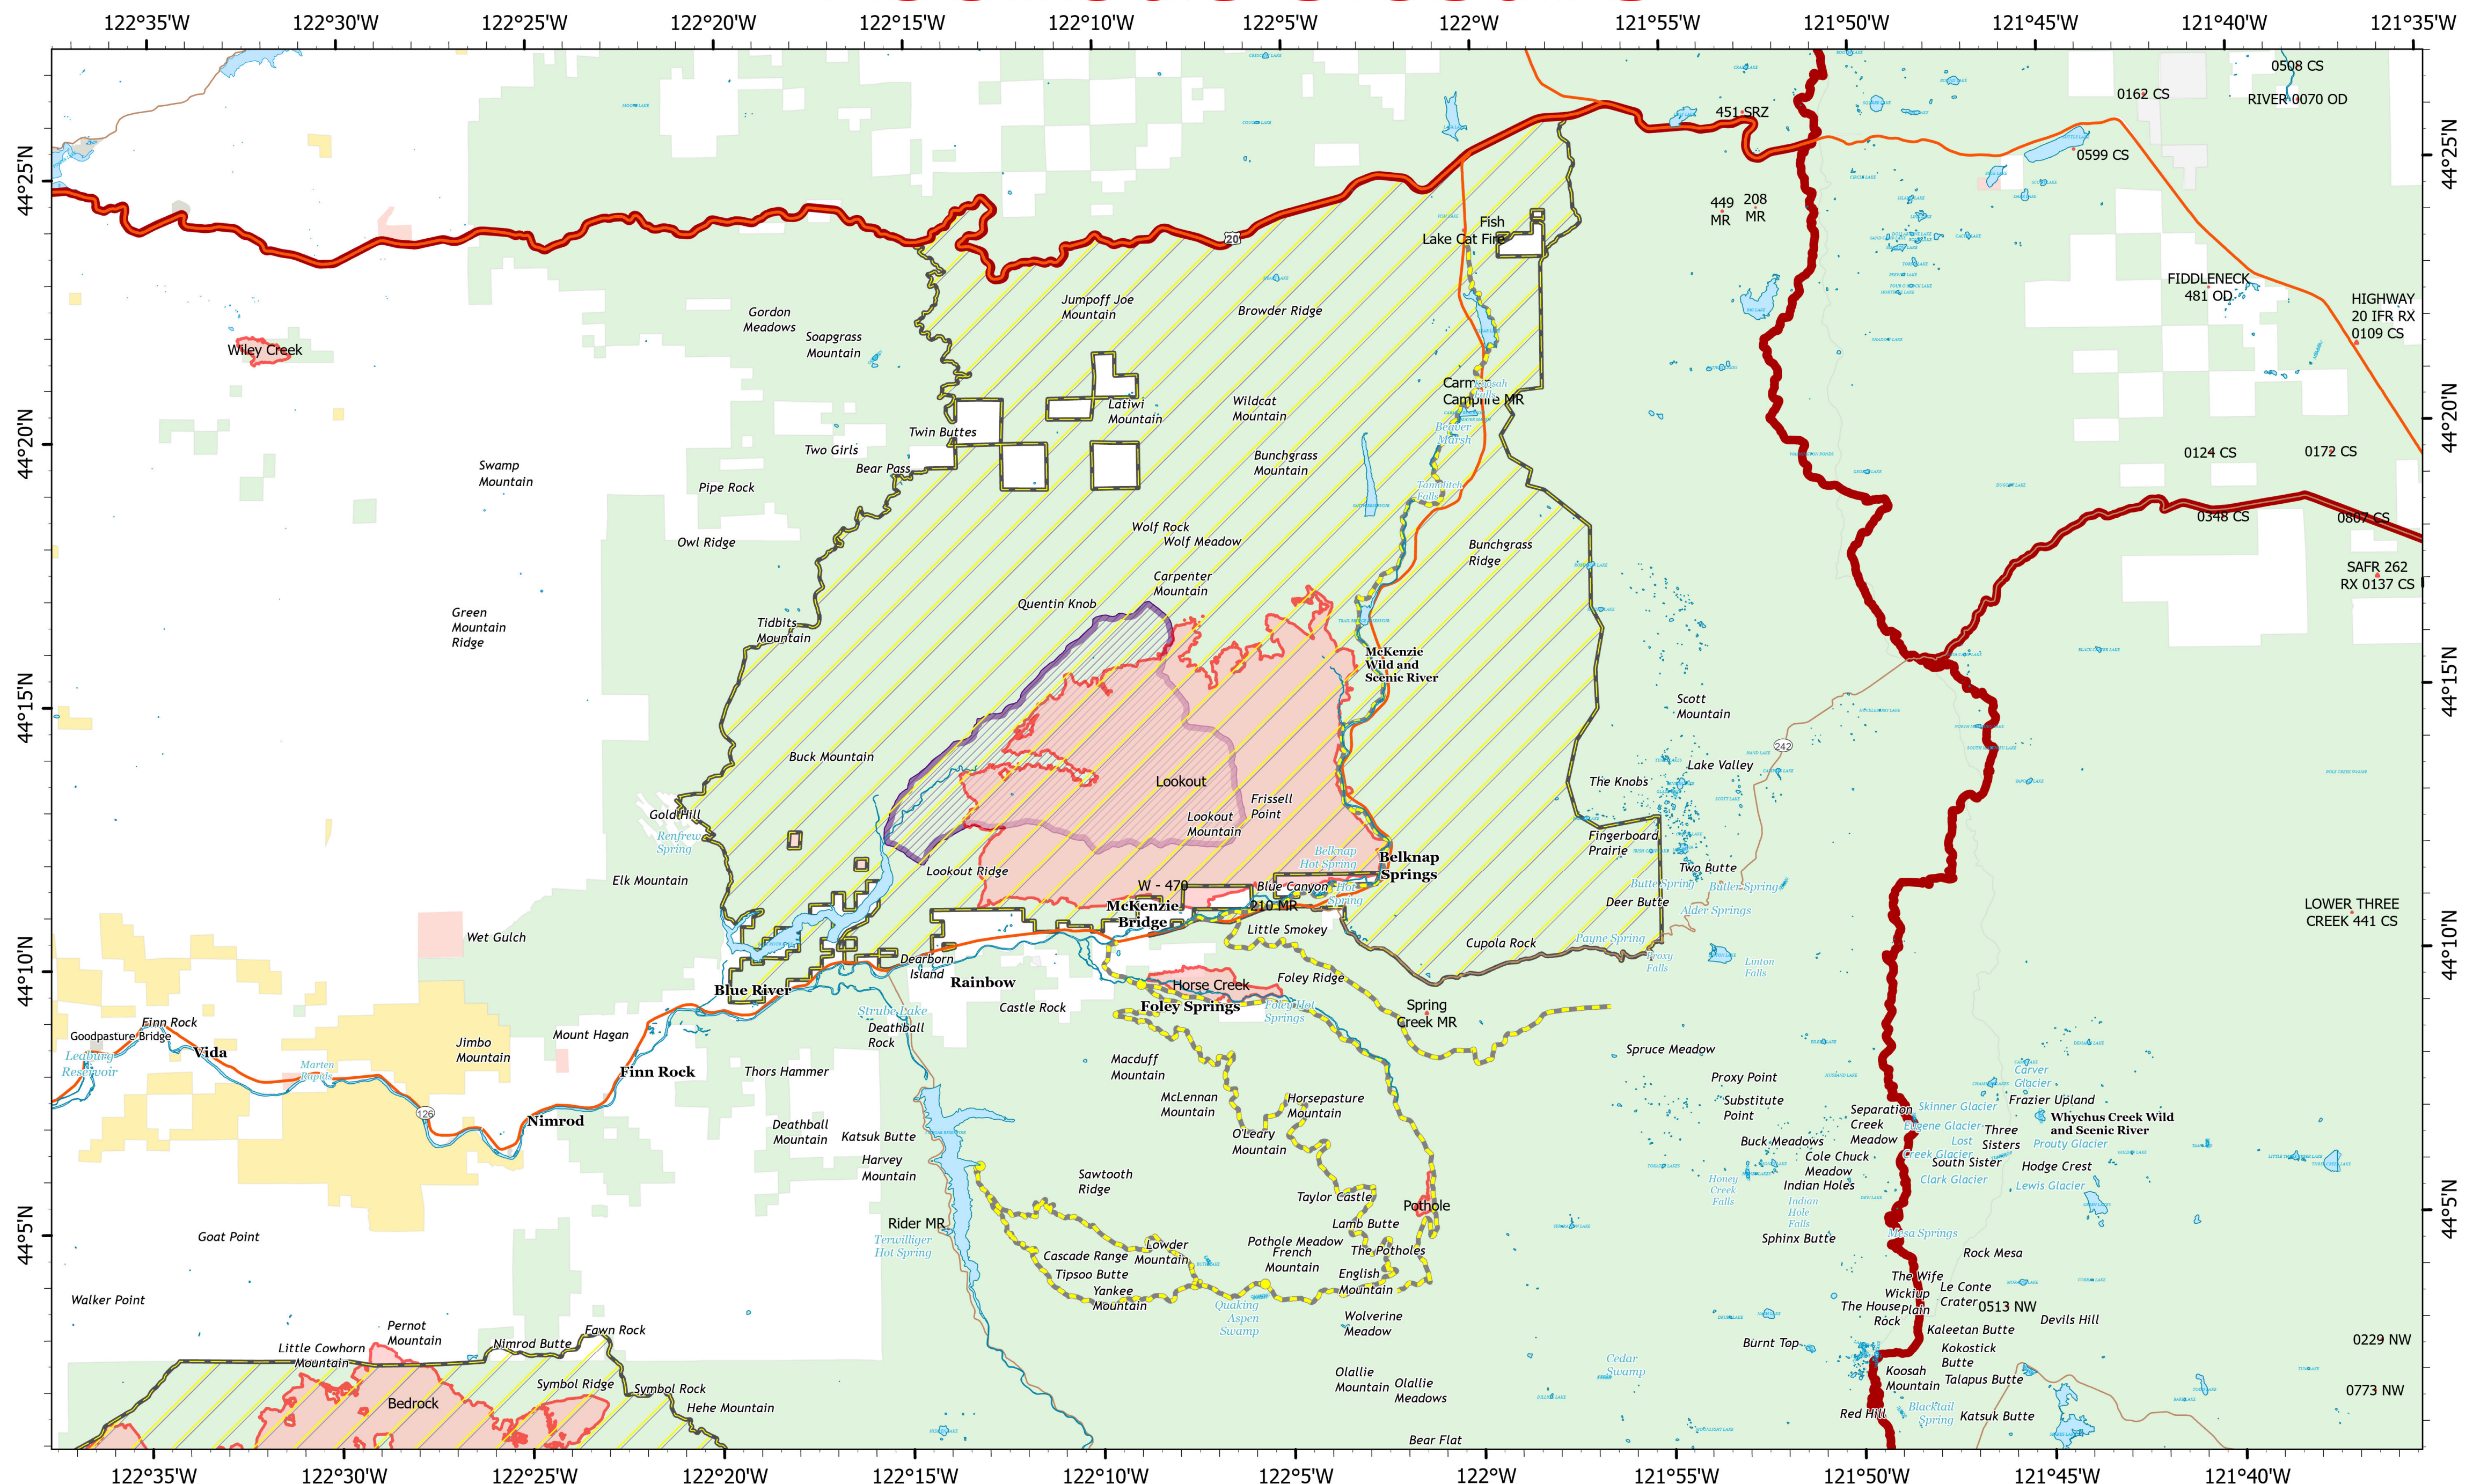

# Lookout Closure

## Closure

Lookout  
ORWIF-230327  
09/19/2023

25,515 acres at 9/17/2023 @ 2105  
Acres from IR & GPS

- Wildfire Daily Fire Perimeter
- Highway
- Major Road
- Region6FireClosurePoly
- City, County, Other
- State
- BLM
- ANCSA, Private
- USFS

9/18/2023 2114  
NAD 1983 UTM Zone 10N. LatLong Grid

0

1

2

3

4

5

Miles