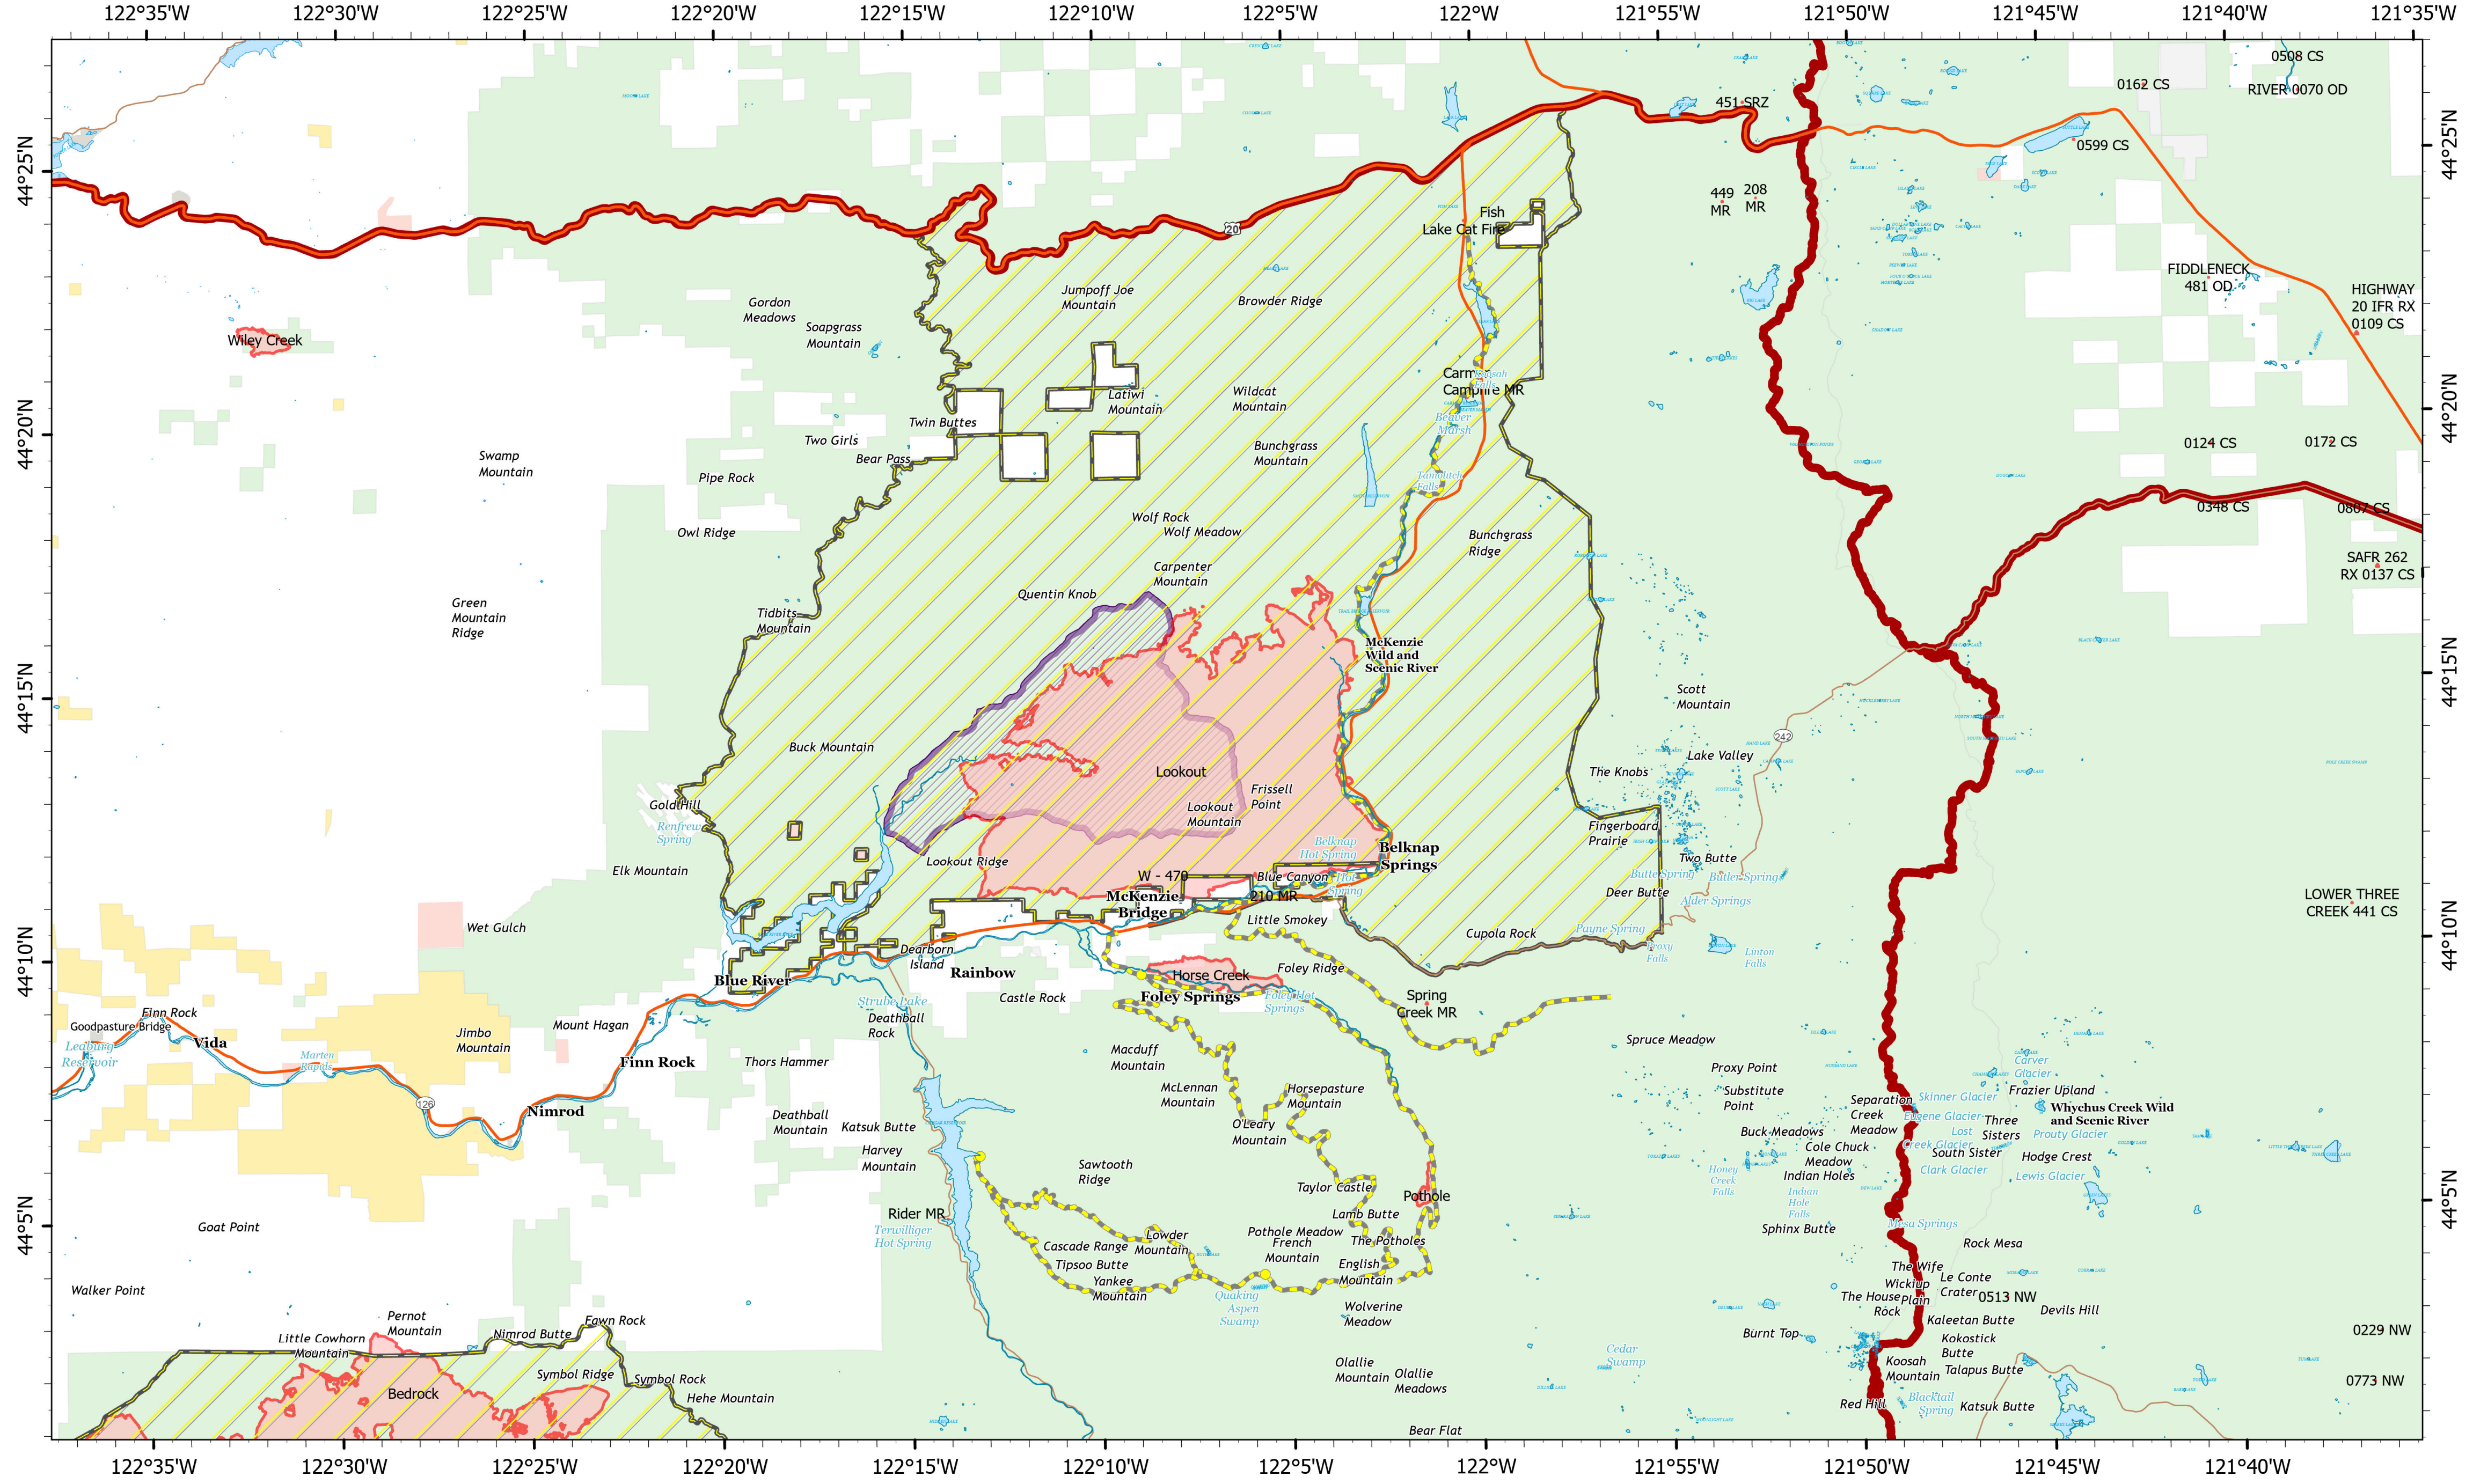

Lookout Closure

Closure

Lookout
ORWIF-230327
09/20/2023

25,515 acres at 9/17/2023 @ 2105
Acres from IR & GPS

- Wildfire Daily Fire Perimeter
- Highway
- Major Road
- Region6FireClosurePoly
- City, County, Other
- State
- BLM
- ANCSA, Private
- USFS

9/19/2023 2030
NAD 1983 UTM Zone 10N. LatLong Grid

0

1

2

3

4

5

Miles