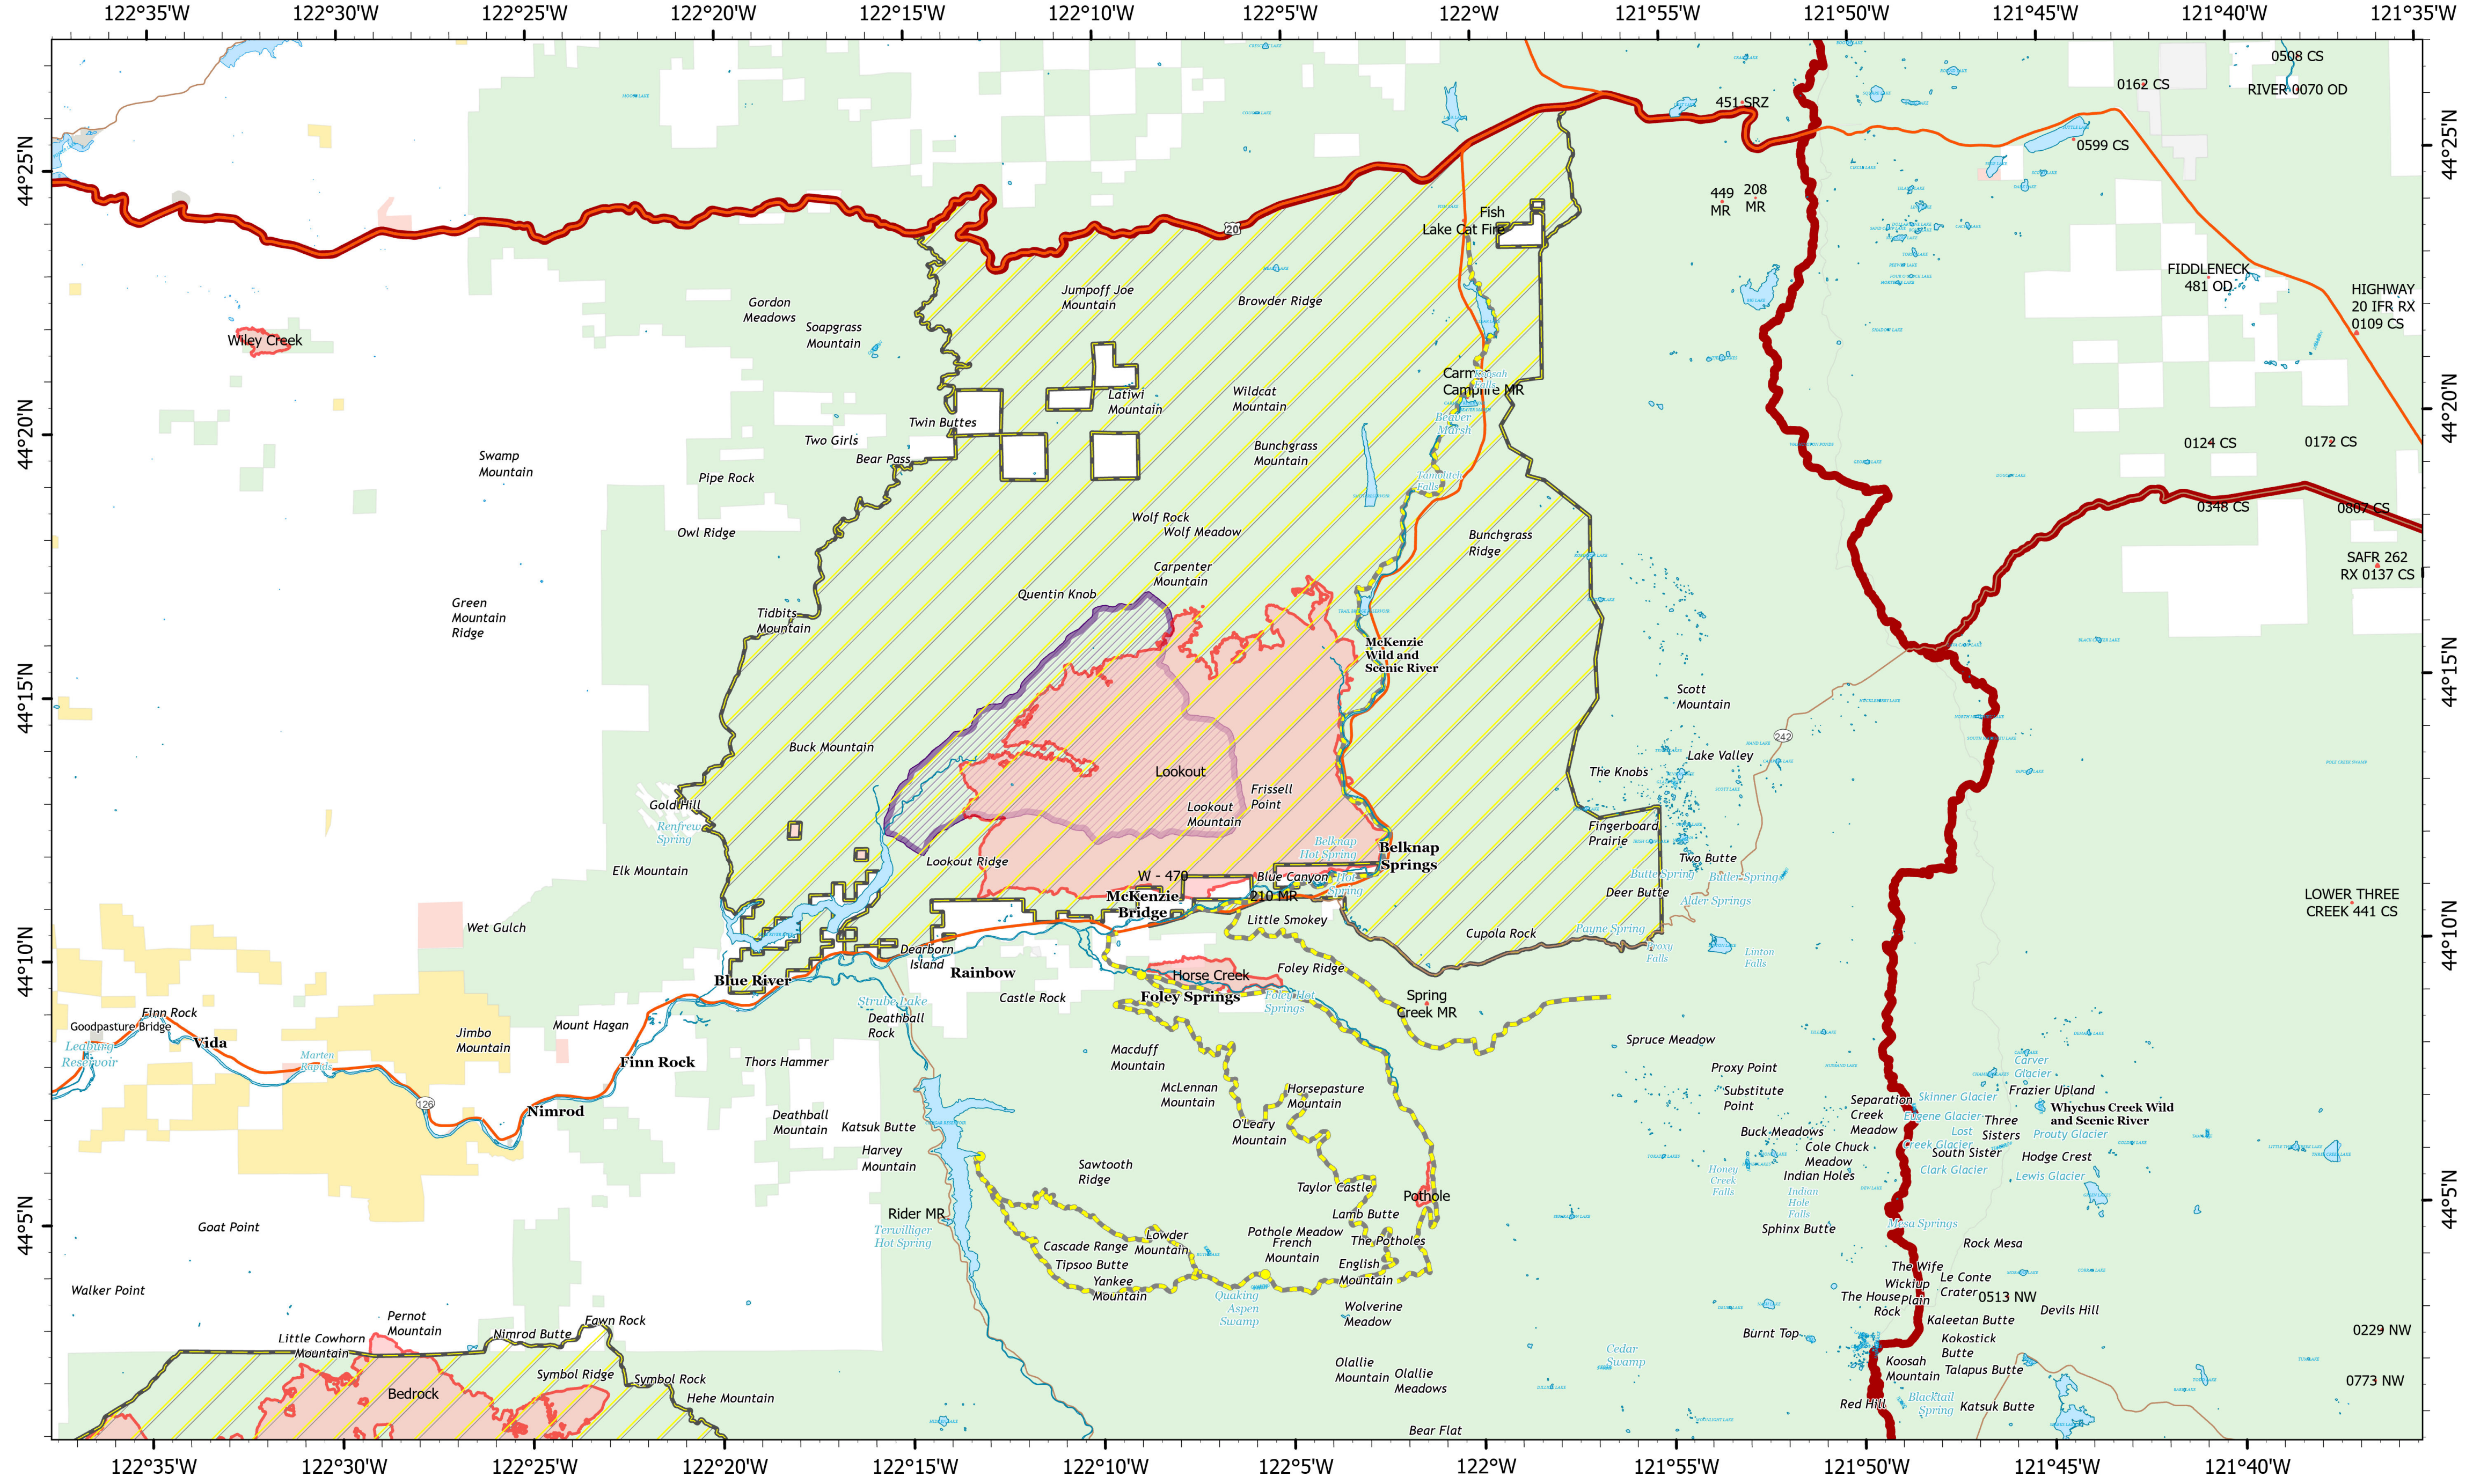

Lookout Closure

Closure

Lookout
ORWIF-230327
09/21/2023

25640 acres at 9/20/2023 @ 0000
Acres from IR & GPS

- Wildfire Daily Fire Perimeter
- Highway
- Major Road
- Region6FireClosurePoly
- City, County, Other
- State
- BLM
- ANCSA, Private
- USFS

9/20/2023 2033
NAD 1983 UTM Zone 10N. LatLong Grid

0

1

2

3

4

5

Miles