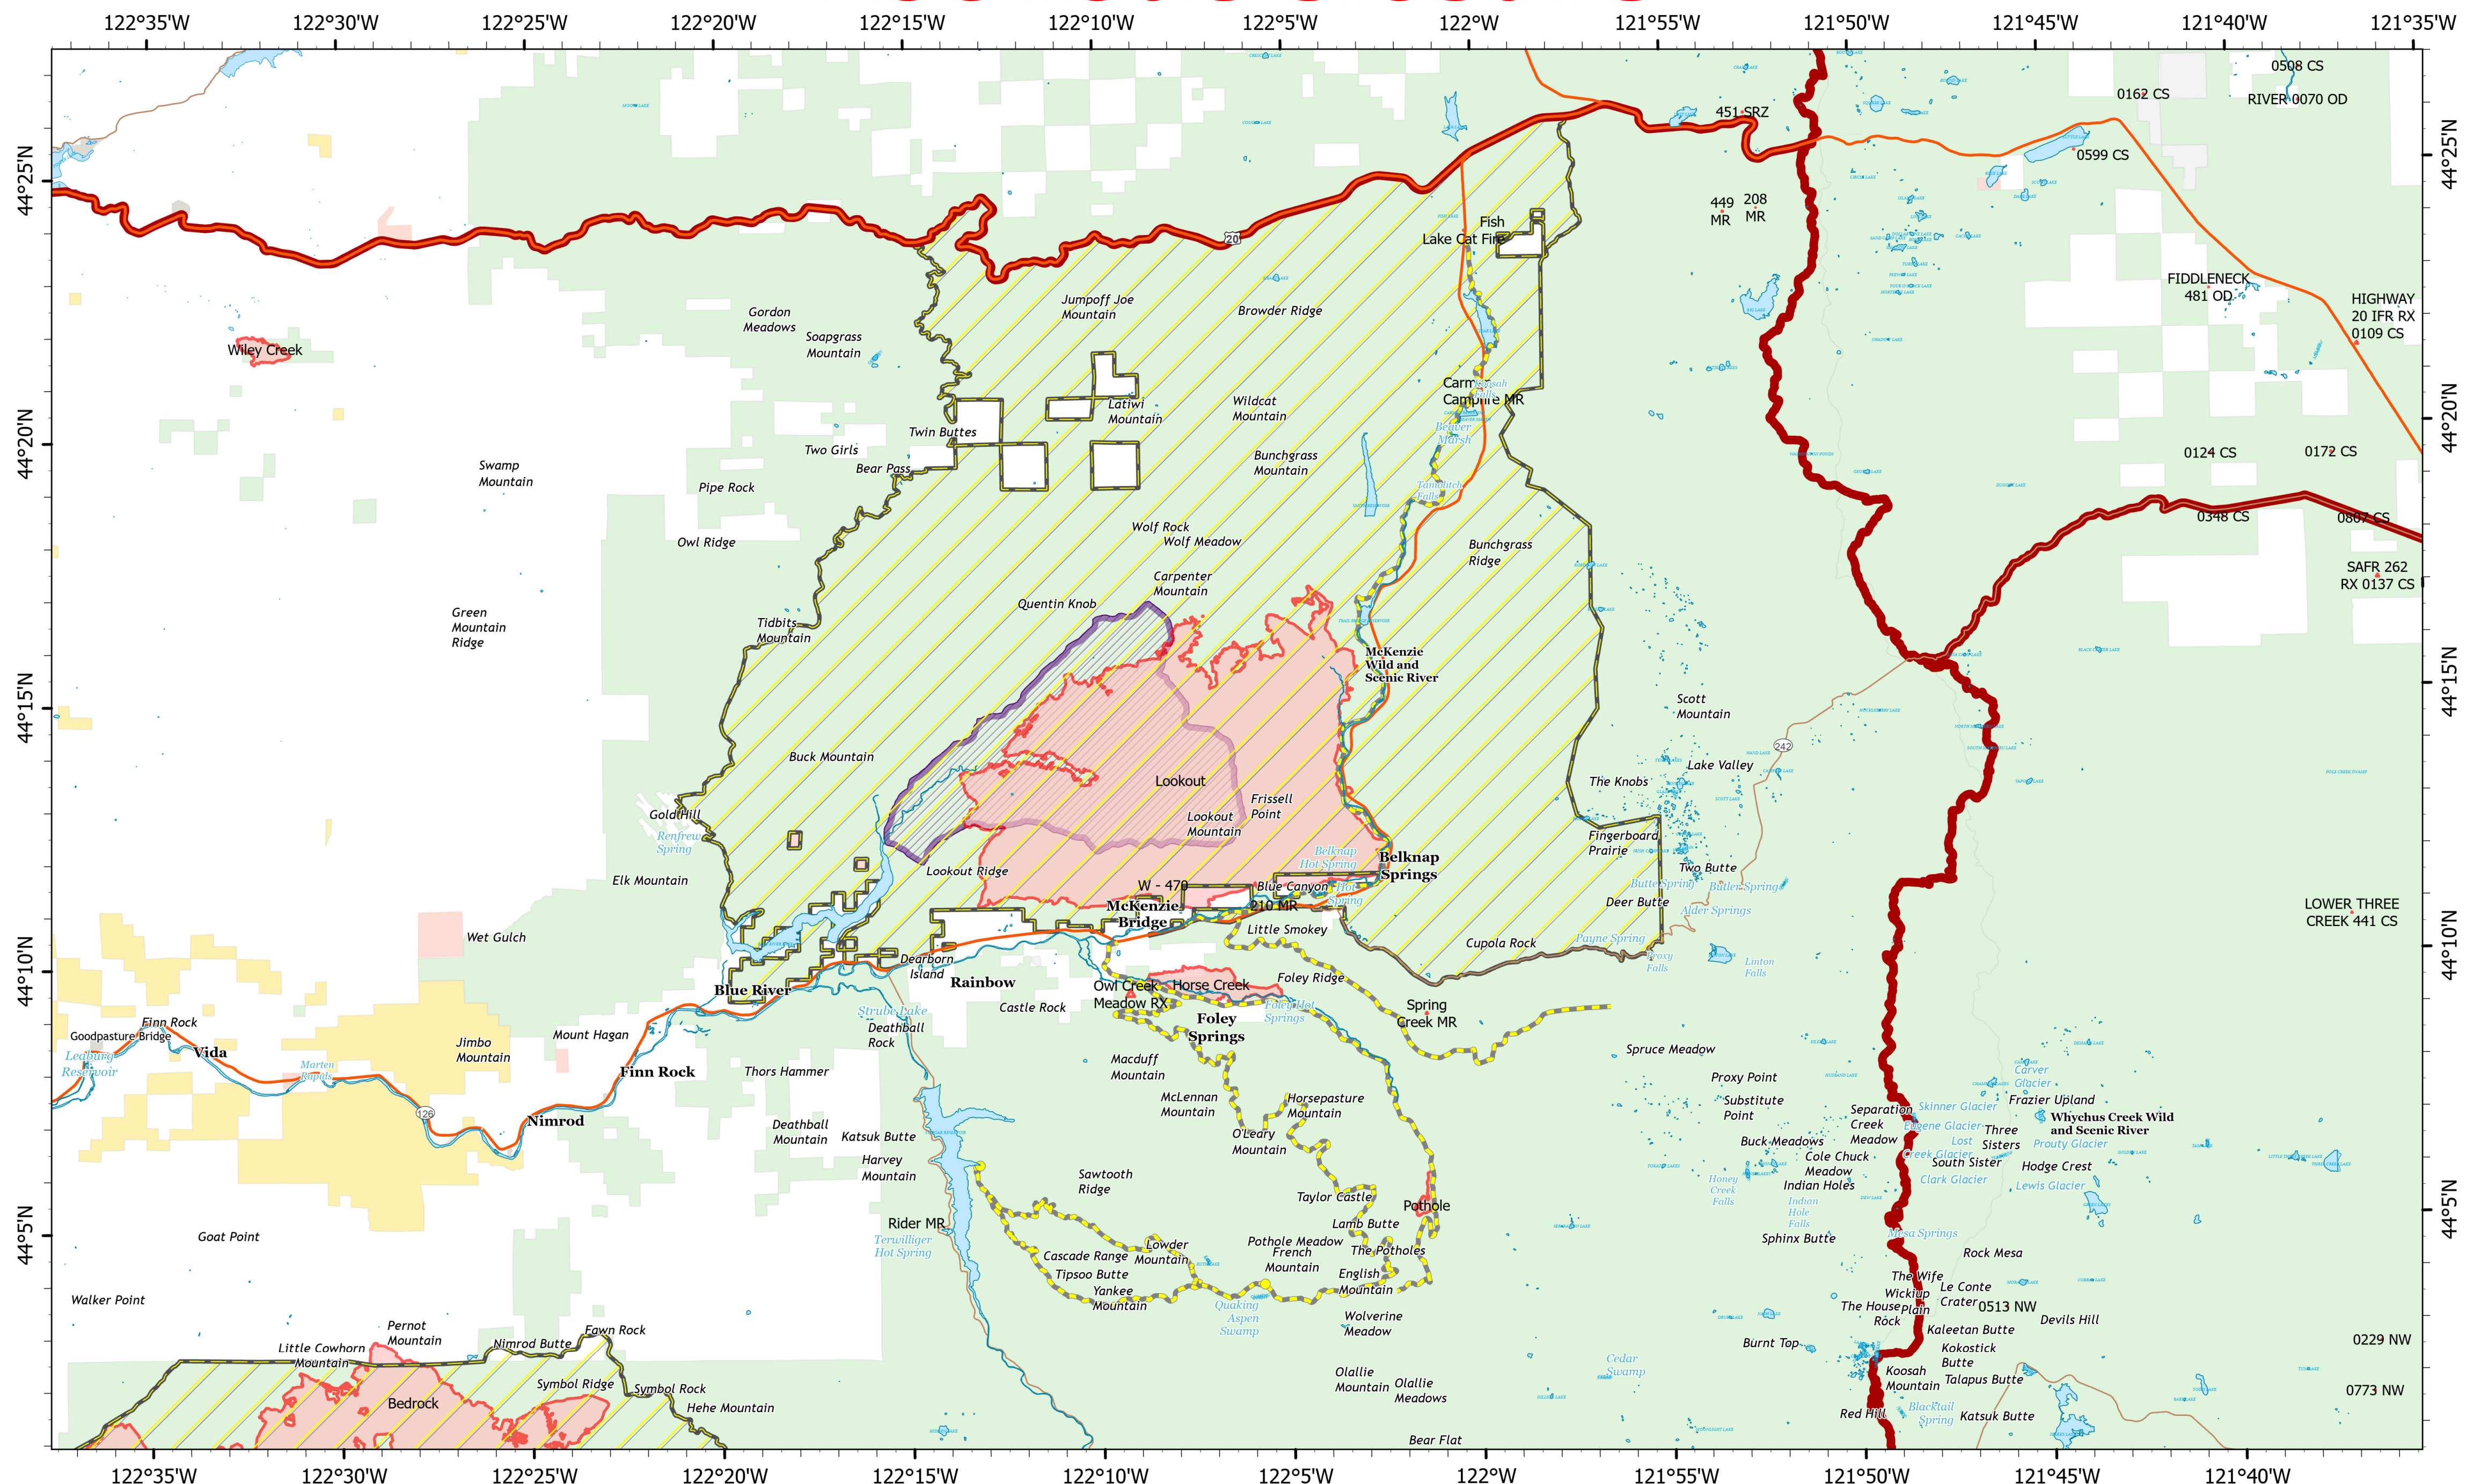

# Lookout Closure

## Closure

Lookout  
ORWIF-230327  
09/22/2023

25,659 acres at 9/20/2023 @ 2224  
Acres from IR & GPS

- Wildfire Daily Fire Perimeter
- Highway
- Major Road
- Region6FireClosurePoly
- City, County, Other
- State
- BLM
- ANCSA, Private
- USFS

9/21/2023 2026  
NAD 1983 UTM Zone 10N. LatLong Grid

0 1 2 3 4 5 Miles