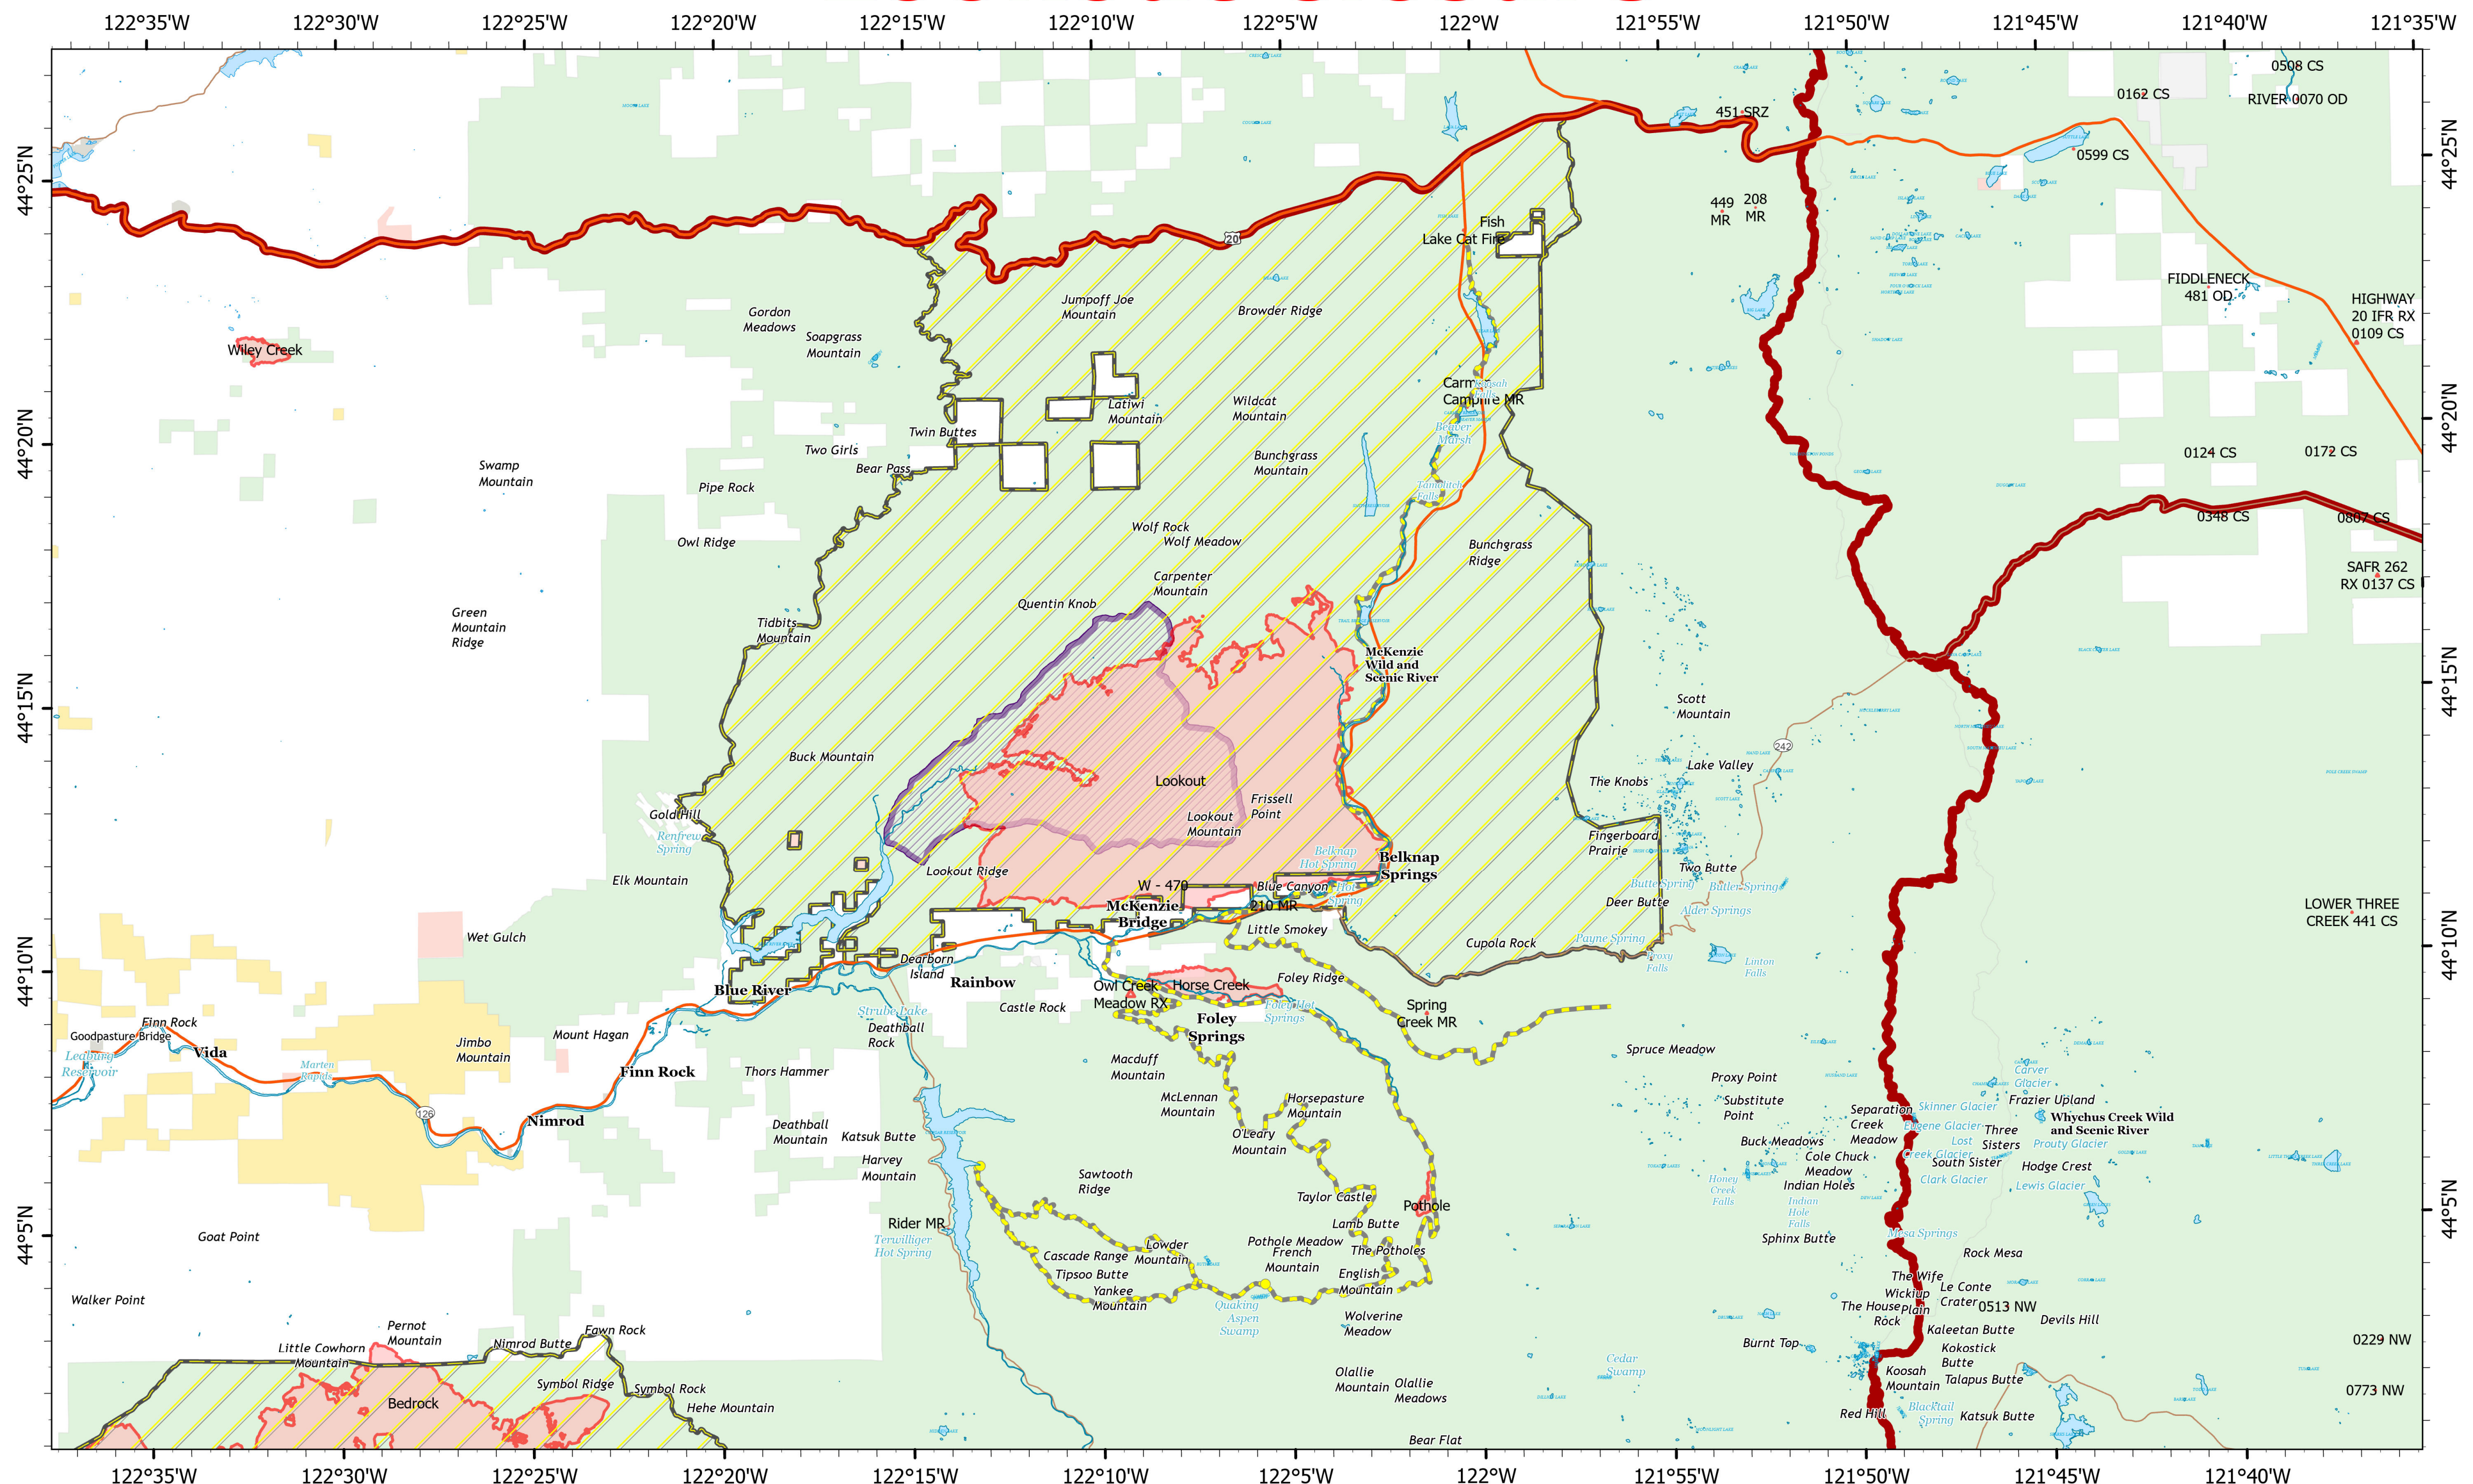

Lookout Closure

Closure

Lookout
ORWIF-230327
09/23/2023

25,659 acres at 9/20/2023 @ 2224
Acres from IR & GPS

- Wildfire Daily Fire Perimeter
- Highway
- Major Road
- Region6FireClosurePoly
- City, County, Other
- State
- BLM
- ANCSA, Private
- USFS

9/22/2023 2149
NAD 1983 UTM Zone 10N. LatLong Grid

0 1 2 3 4 5 Miles