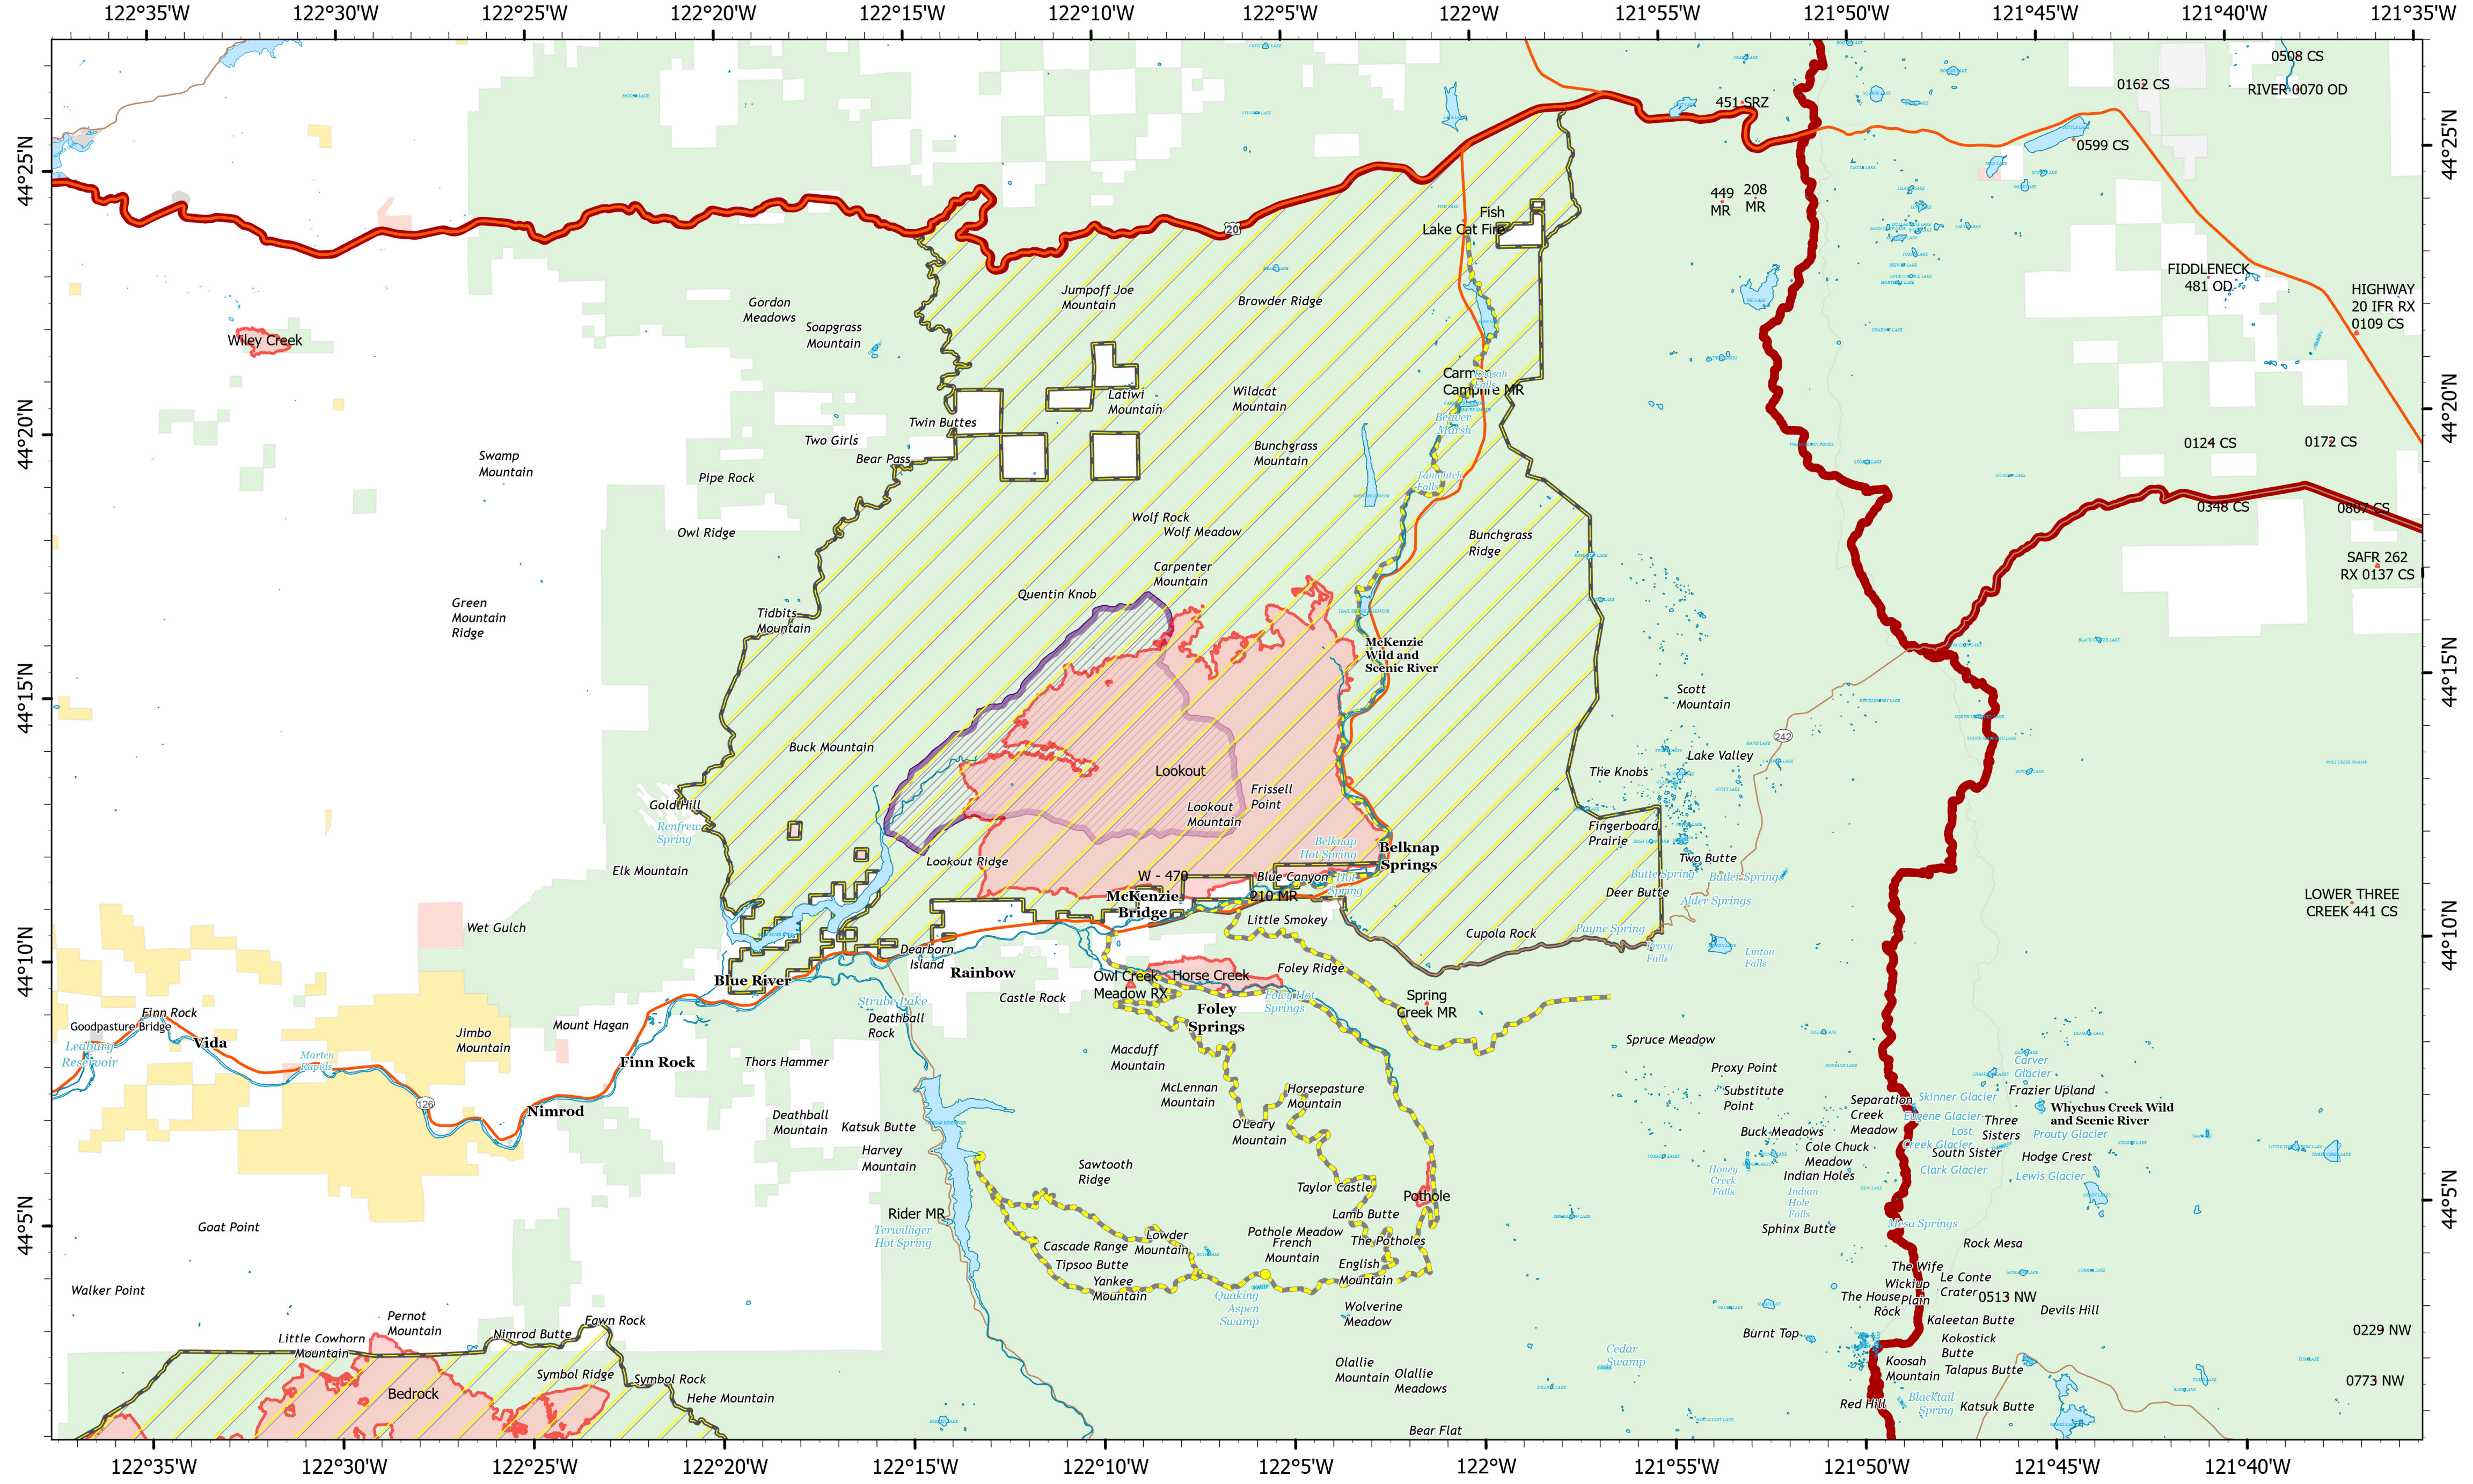

Lookout Closure

Closure

Lookout
ORWIF-230327
09/24/2023

25,751 acres at 9/22/2023 @ 2109
Acres from IR & GPS

- Wildfire Daily Fire Perimeter
- Highway
- Major Road
- Region6FireClosurePoly
- City, County, Other
- State
- BLM
- ANCSA, Private
- USFS

9/23/2023 2014
NAD 1983 UTM Zone 10N. LatLong Grid

0 1 2 3 4 5 Miles