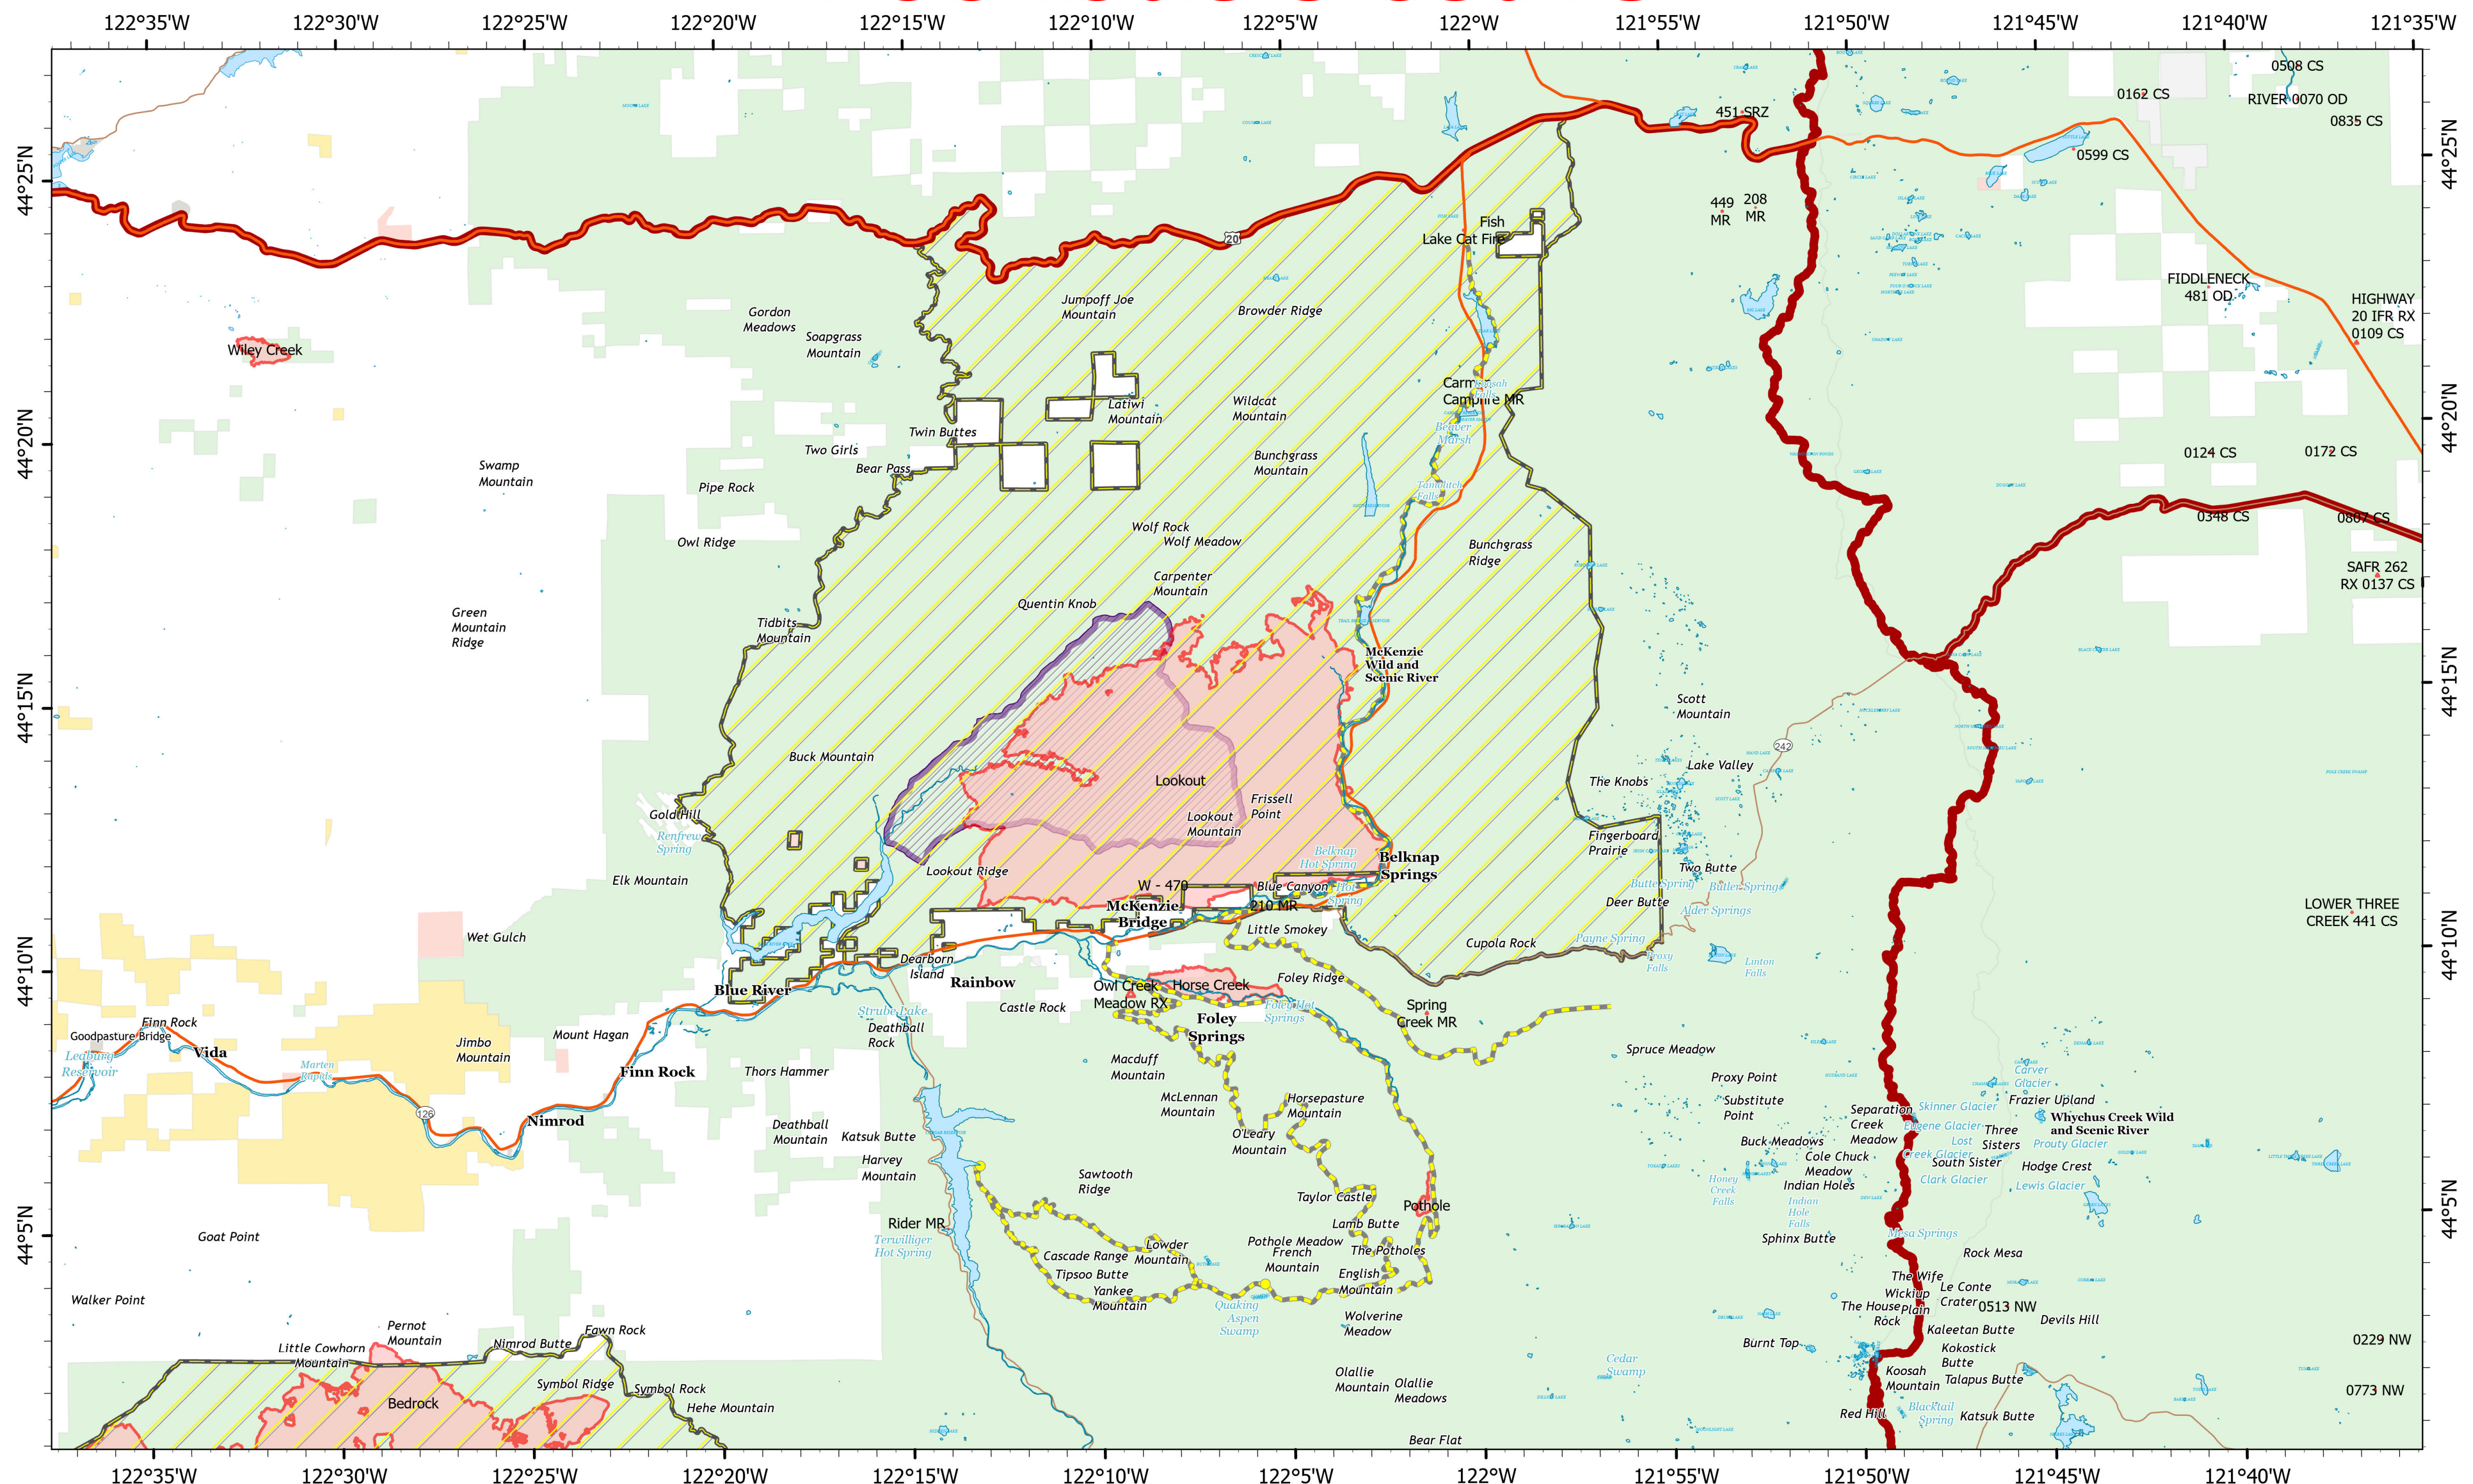

Lookout Closure

Closure

Lookout
ORWIF-230327
09/25/2023

25,751 acres at 9/22/2023 @ 2109
Acres from IR & GPS

- Wildfire Daily Fire Perimeter
- Highway
- Major Road
- Region6FireClosurePoly
- City, County, Other
- State
- BLM
- ANCSA, Private
- USFS

9/24/2023 2015
NAD 1983 UTM Zone 10N. LatLong Grid

0 1 2 3 4 5 Miles