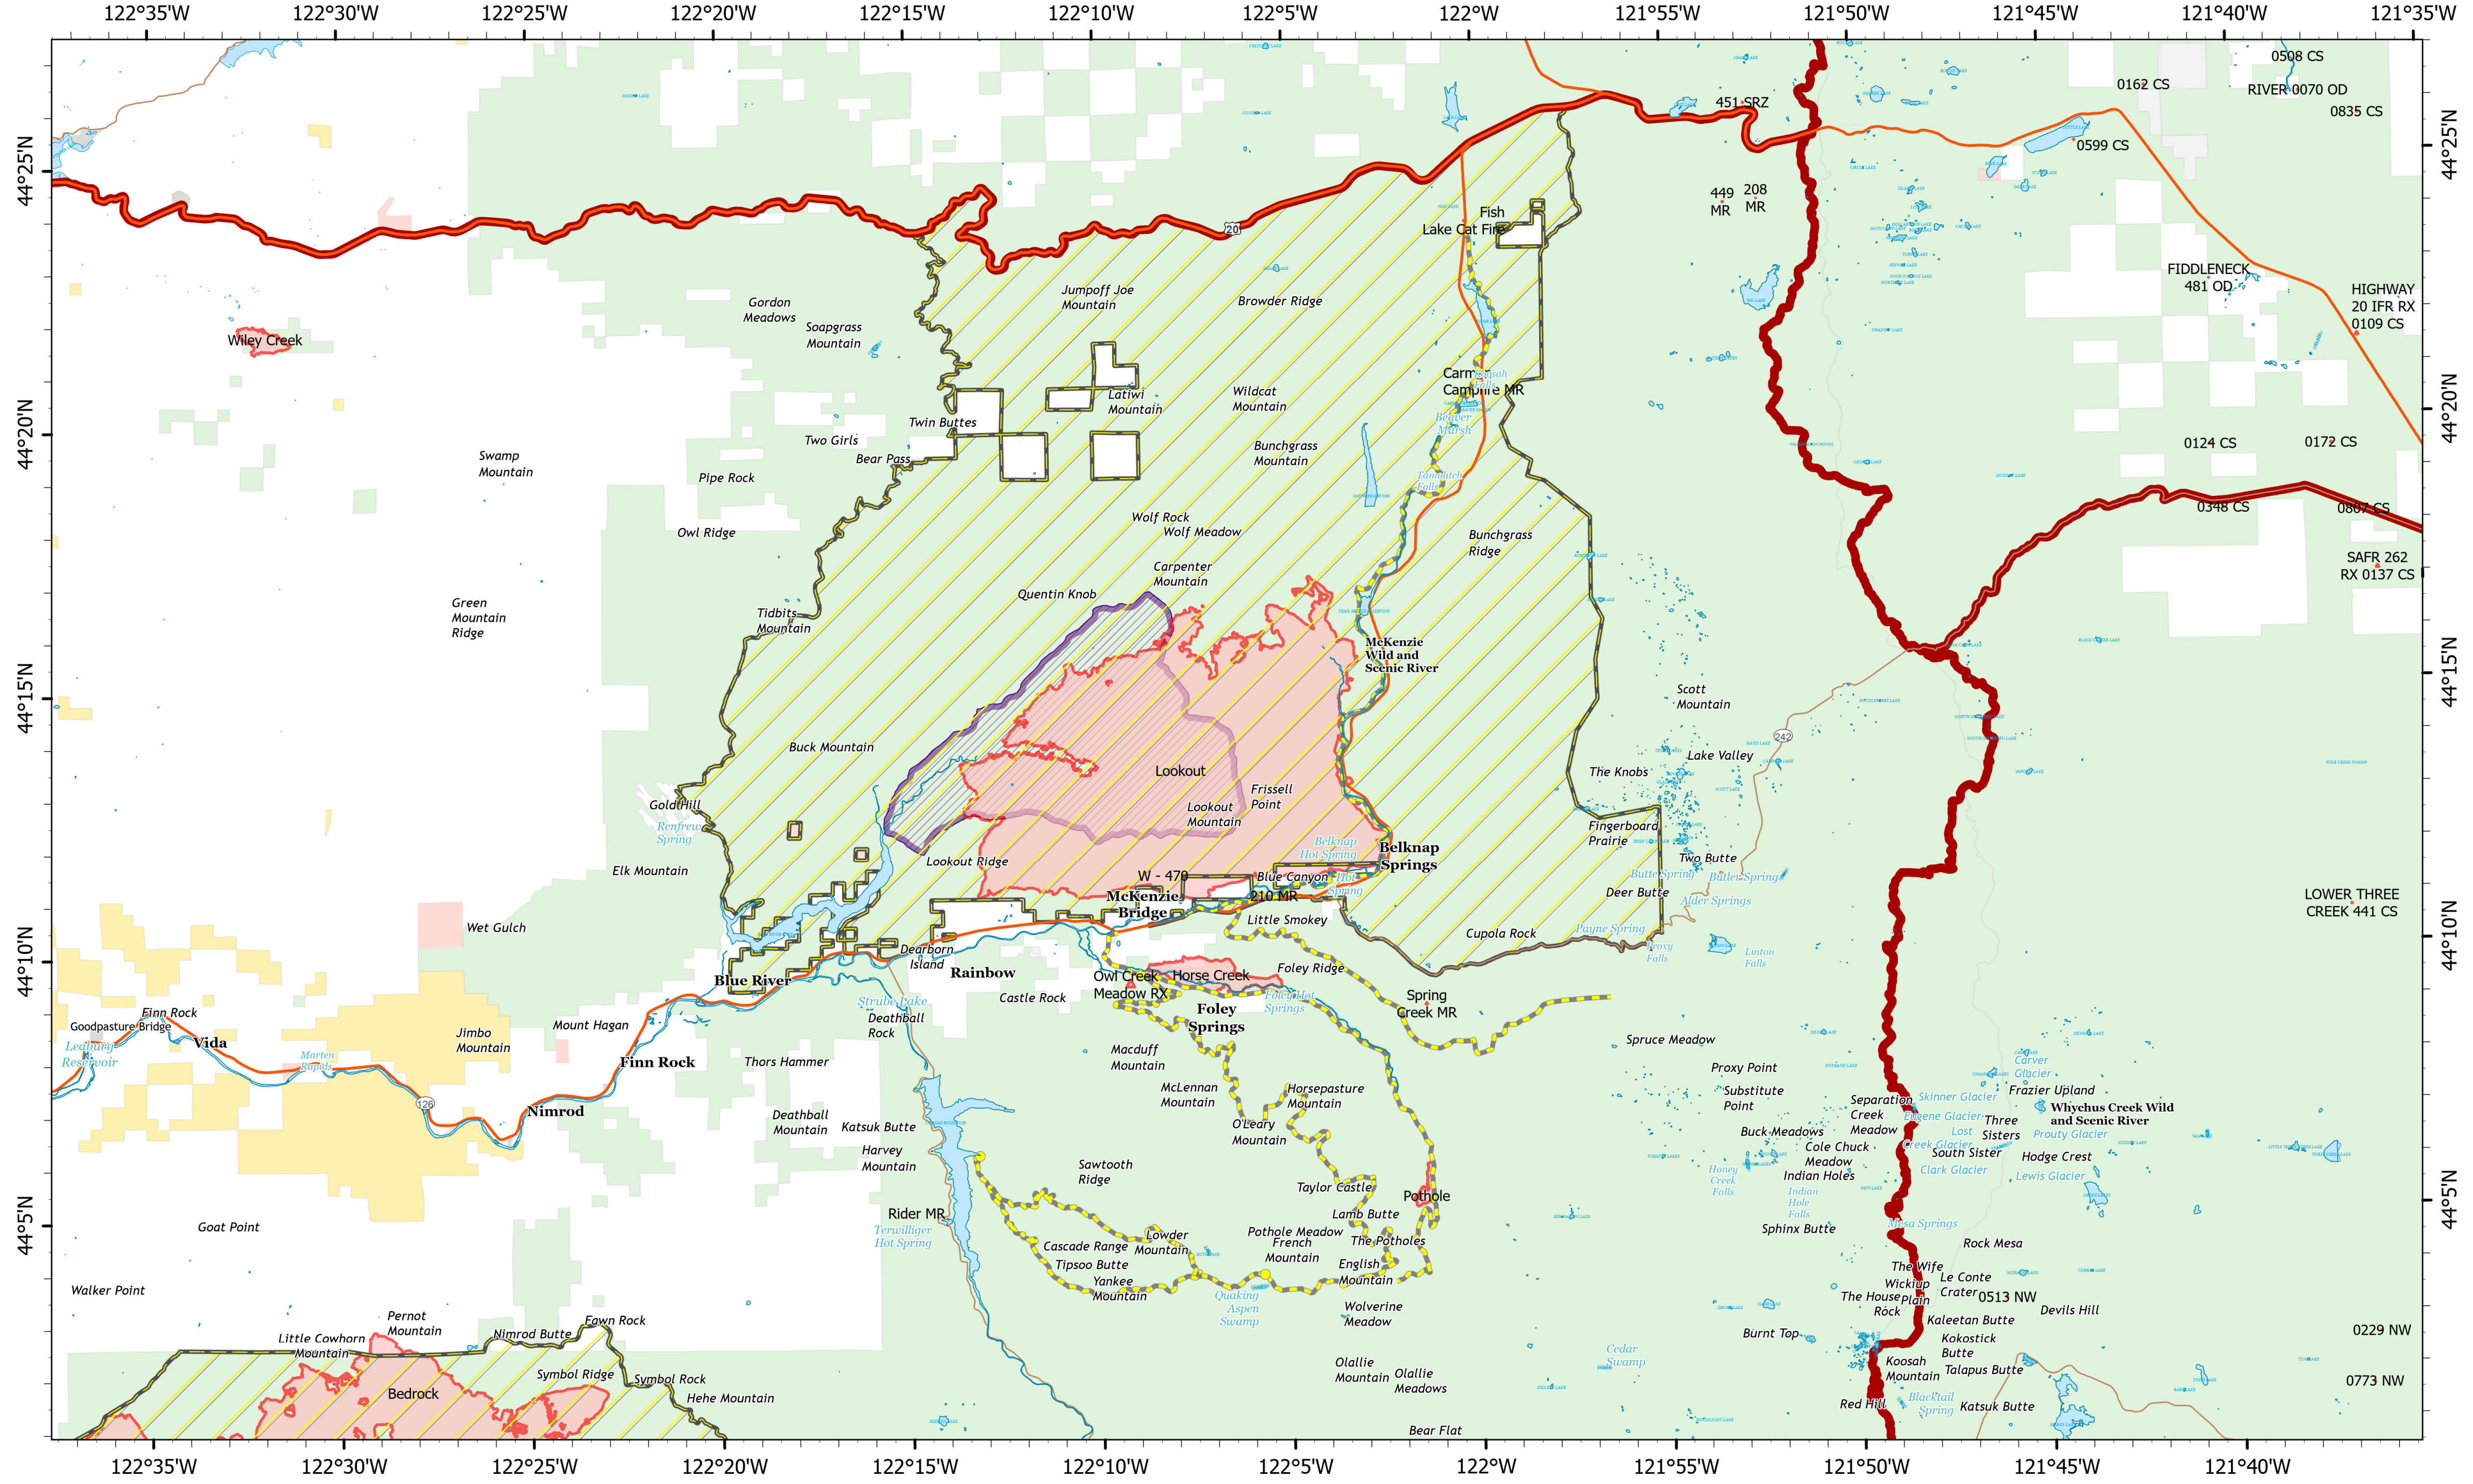

# Lookout Closure

## Closure

Lookout  
ORWIF-230327  
09/26/2023

25,751 acres at 9/22/2023 @ 2109  
Acres from IR & GPS

- Wildfire Daily Fire Perimeter
- Highway
- Major Road
- Region6FireClosurePoly
- City, County, Other
- State
- BLM
- ANCSA, Private
- USFS

9/25/2023 2019  
NAD 1983 UTM Zone 10N. LatLong Grid

0 1 2 3 4 5 Miles