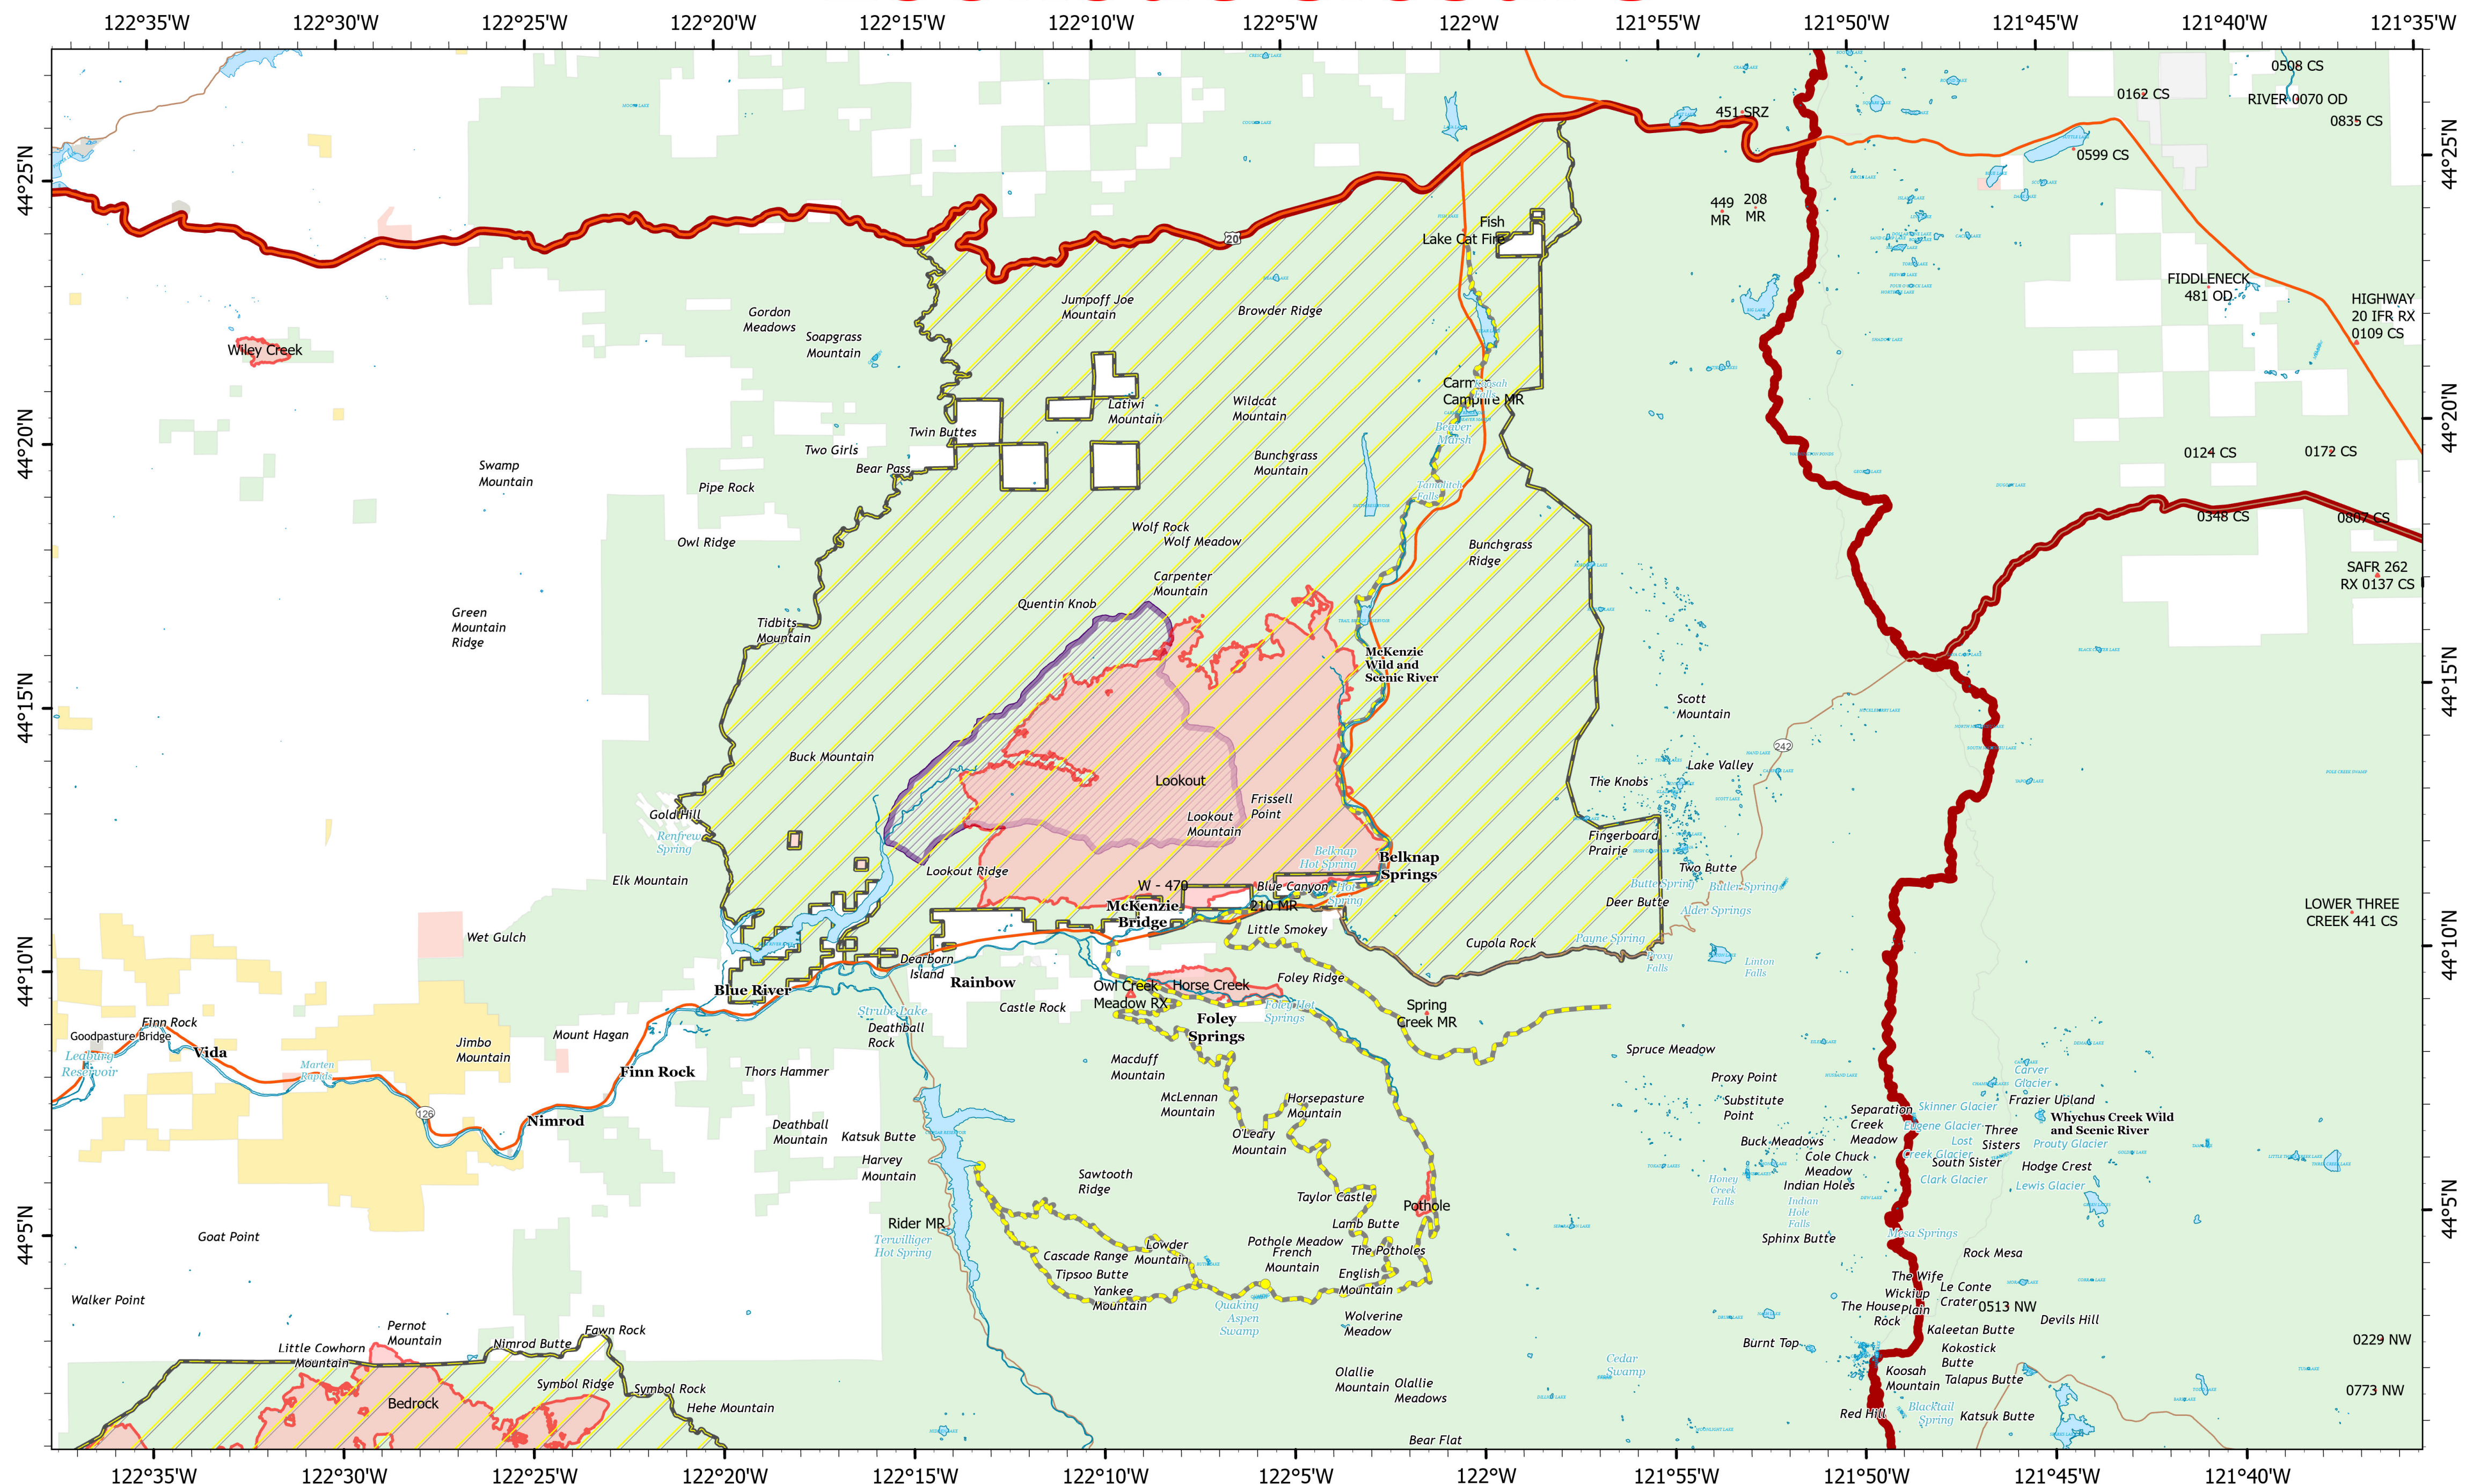

# Lookout Closure

## Closure

Lookout  
ORWIF-230327  
09/27/2023

25,751 acres at 9/22/2023 @ 2109  
Acres from IR & GPS

- Wildfire Daily Fire Perimeter
- Highway
- Major Road
- Region6FireClosurePoly
- City, County, Other
- State
- BLM
- ANCSA, Private
- USFS

9/26/2023 2021  
NAD 1983 UTM Zone 10N. LatLong Grid

0 1 2 3 4 5 Miles