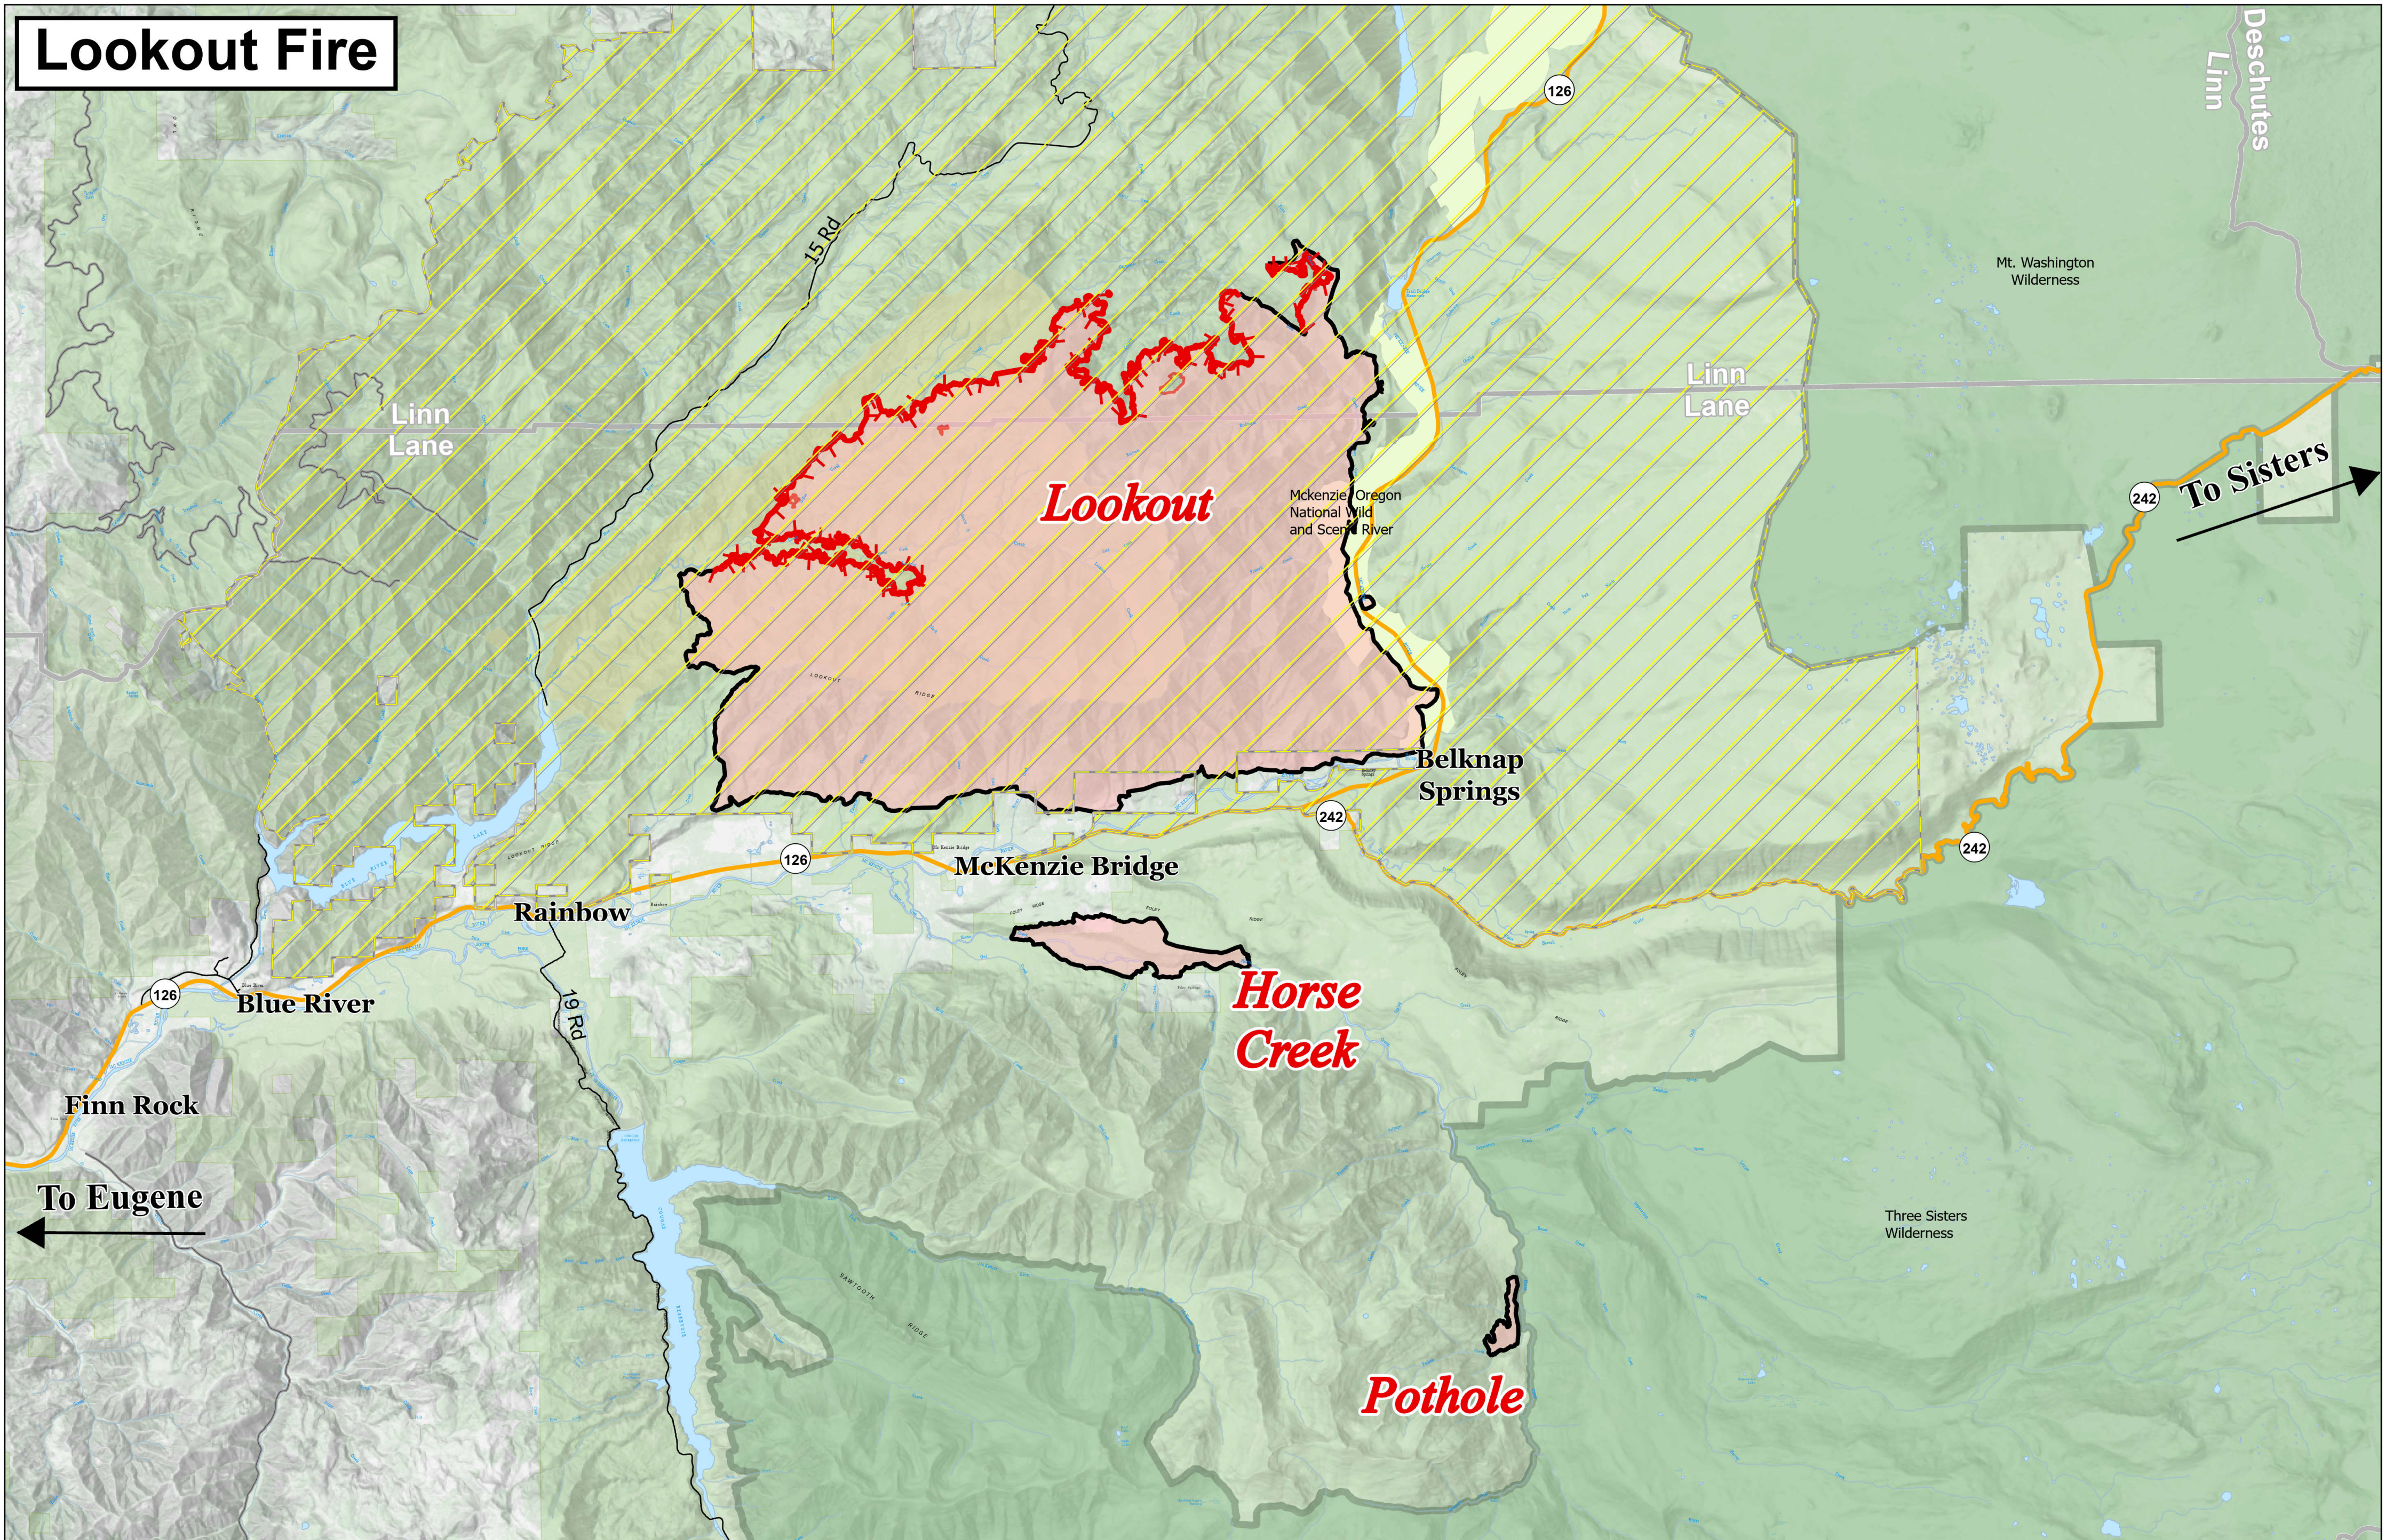

Lookout Fire

Information

Lookout
 ORWIF-230327
 09/28/2023
 25,751 acres at 9/22/2023 @ 2109
 Acres from IR & GPS

-  Contained
-  Uncontained
-  Fire Area
-  Wild and Scenic River
-  Wilderness
-  H J Andrews Experimental Forest
-  Closure - Area