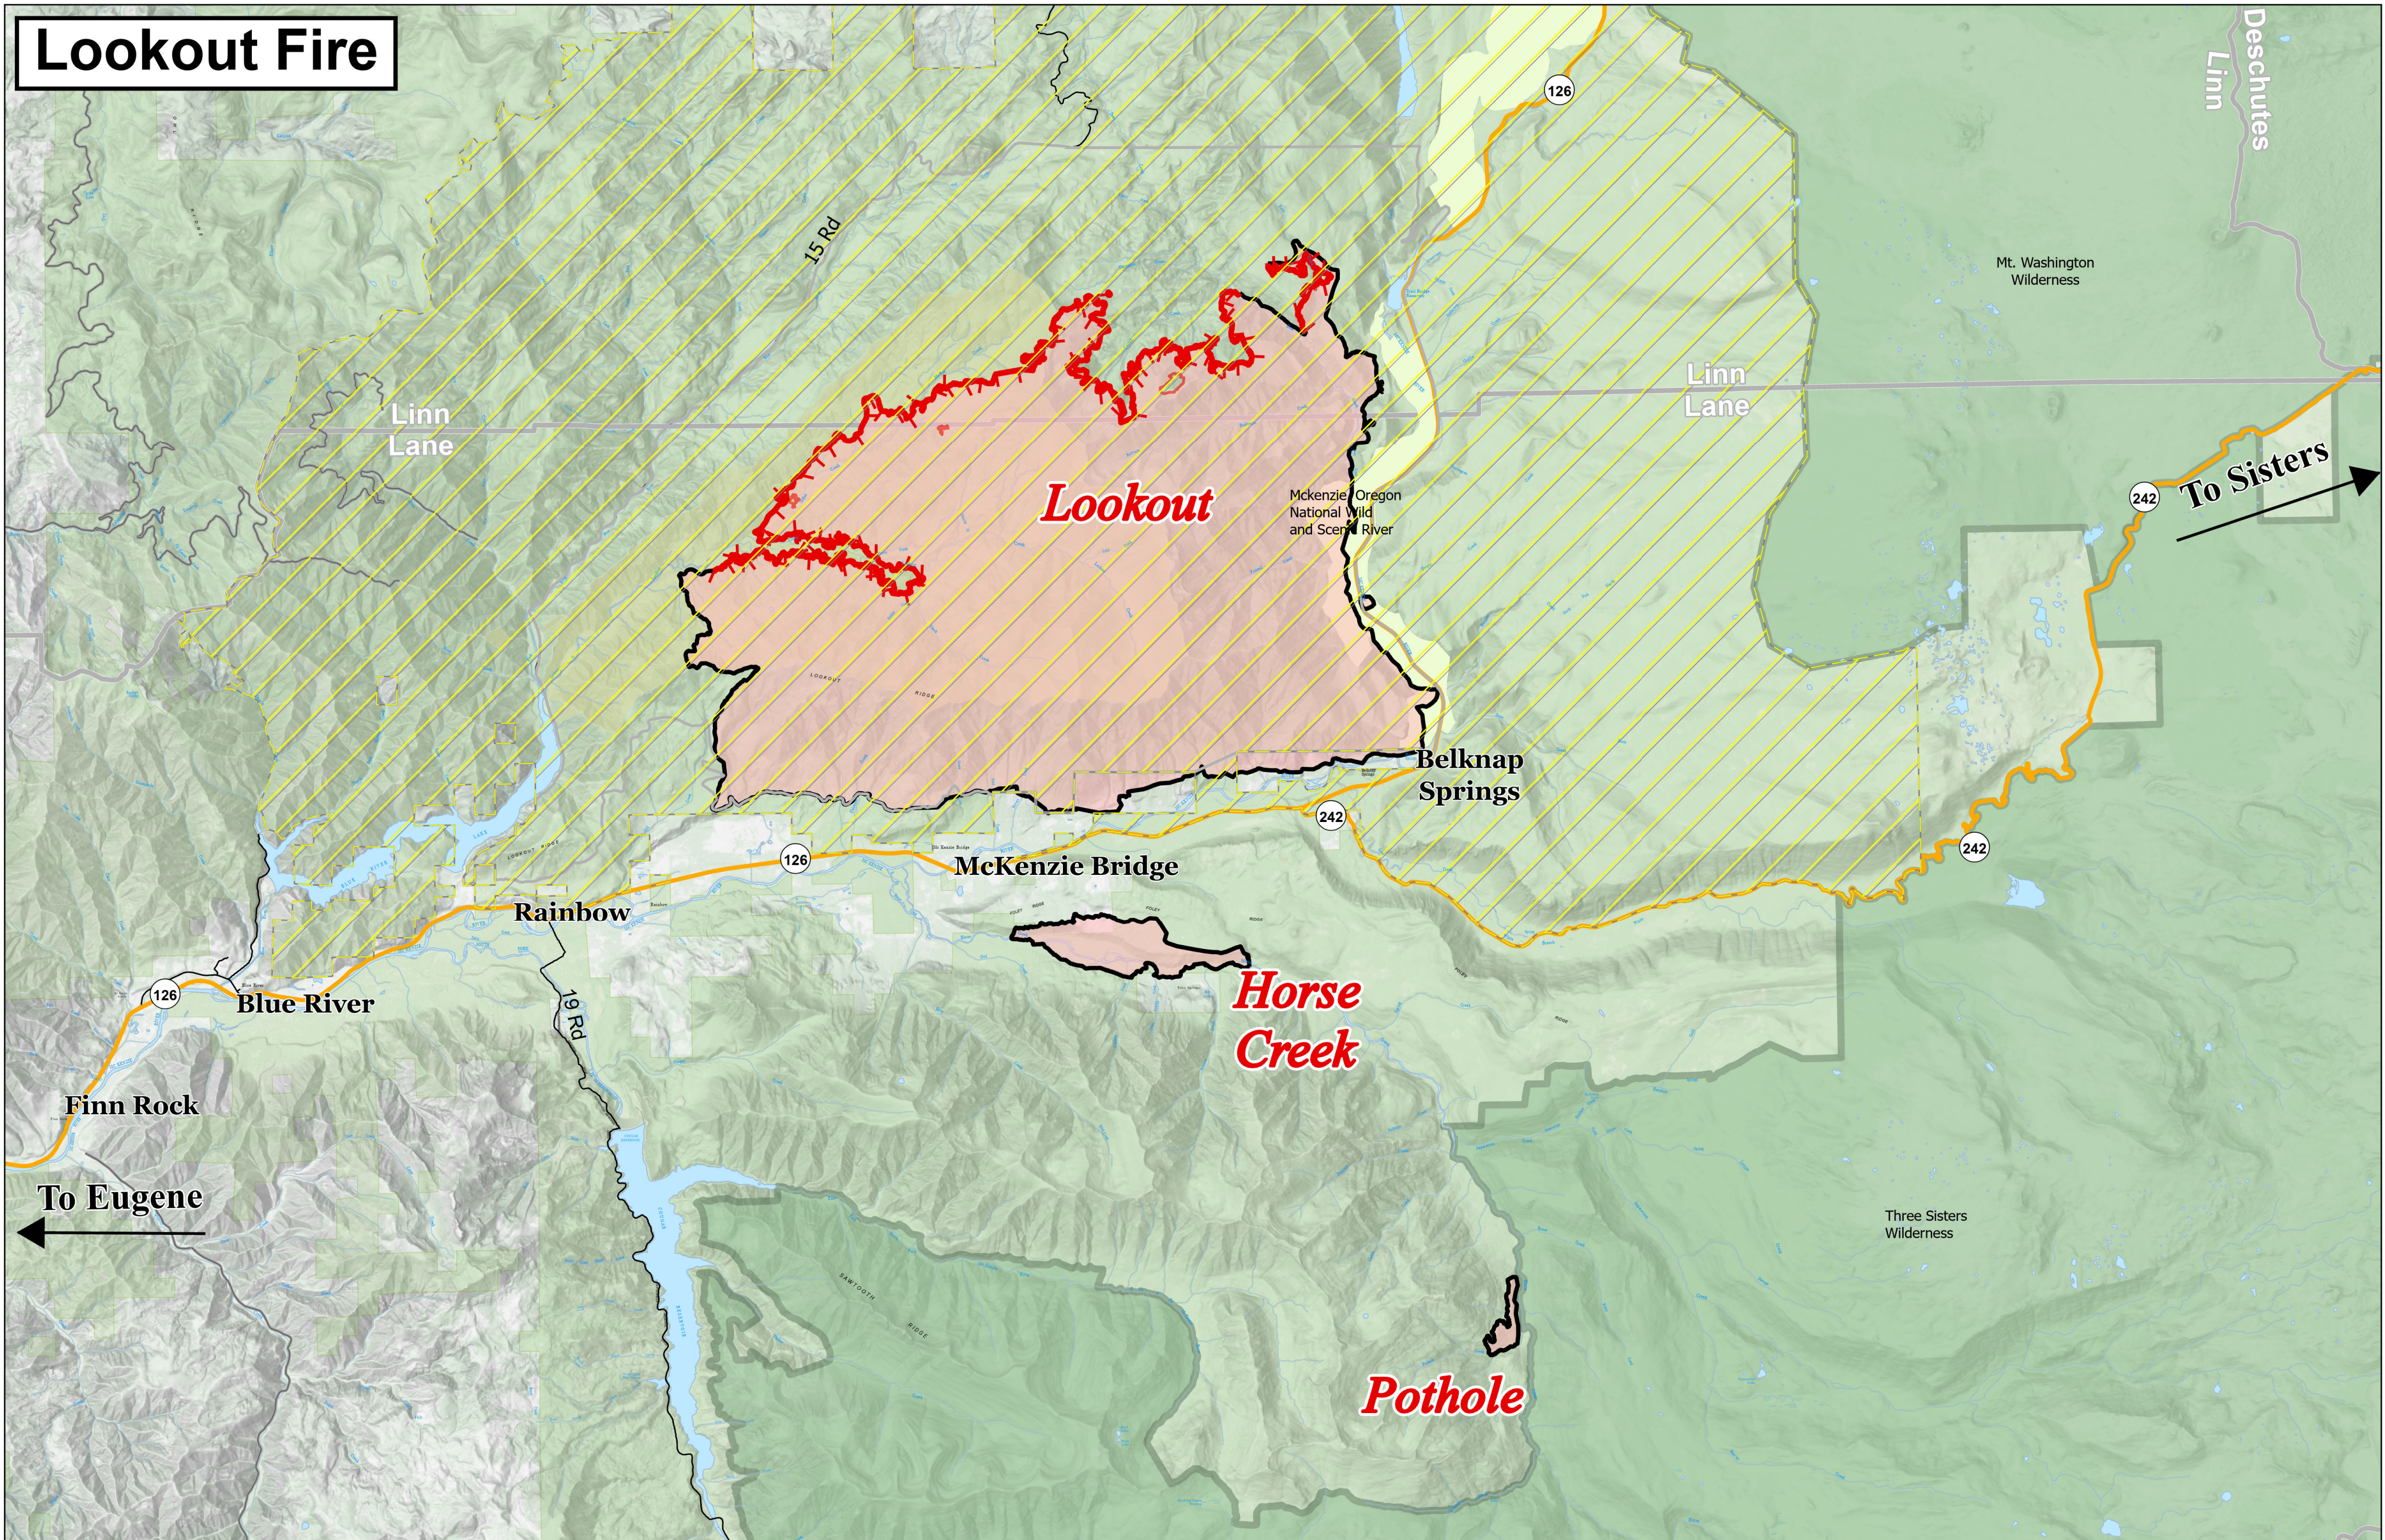

Lookout Fire

Information

Lookout
 ORWIF-230327
 09/29/2023
 25,751 acres at 9/22/2023 @ 2109
 Acres from IR & GPS

-  Contained
-  Uncontained
-  Fire Area
-  Wild and Scenic River
-  Wilderness
-  H J Andrews Experimental Forest
-  Closure - Area