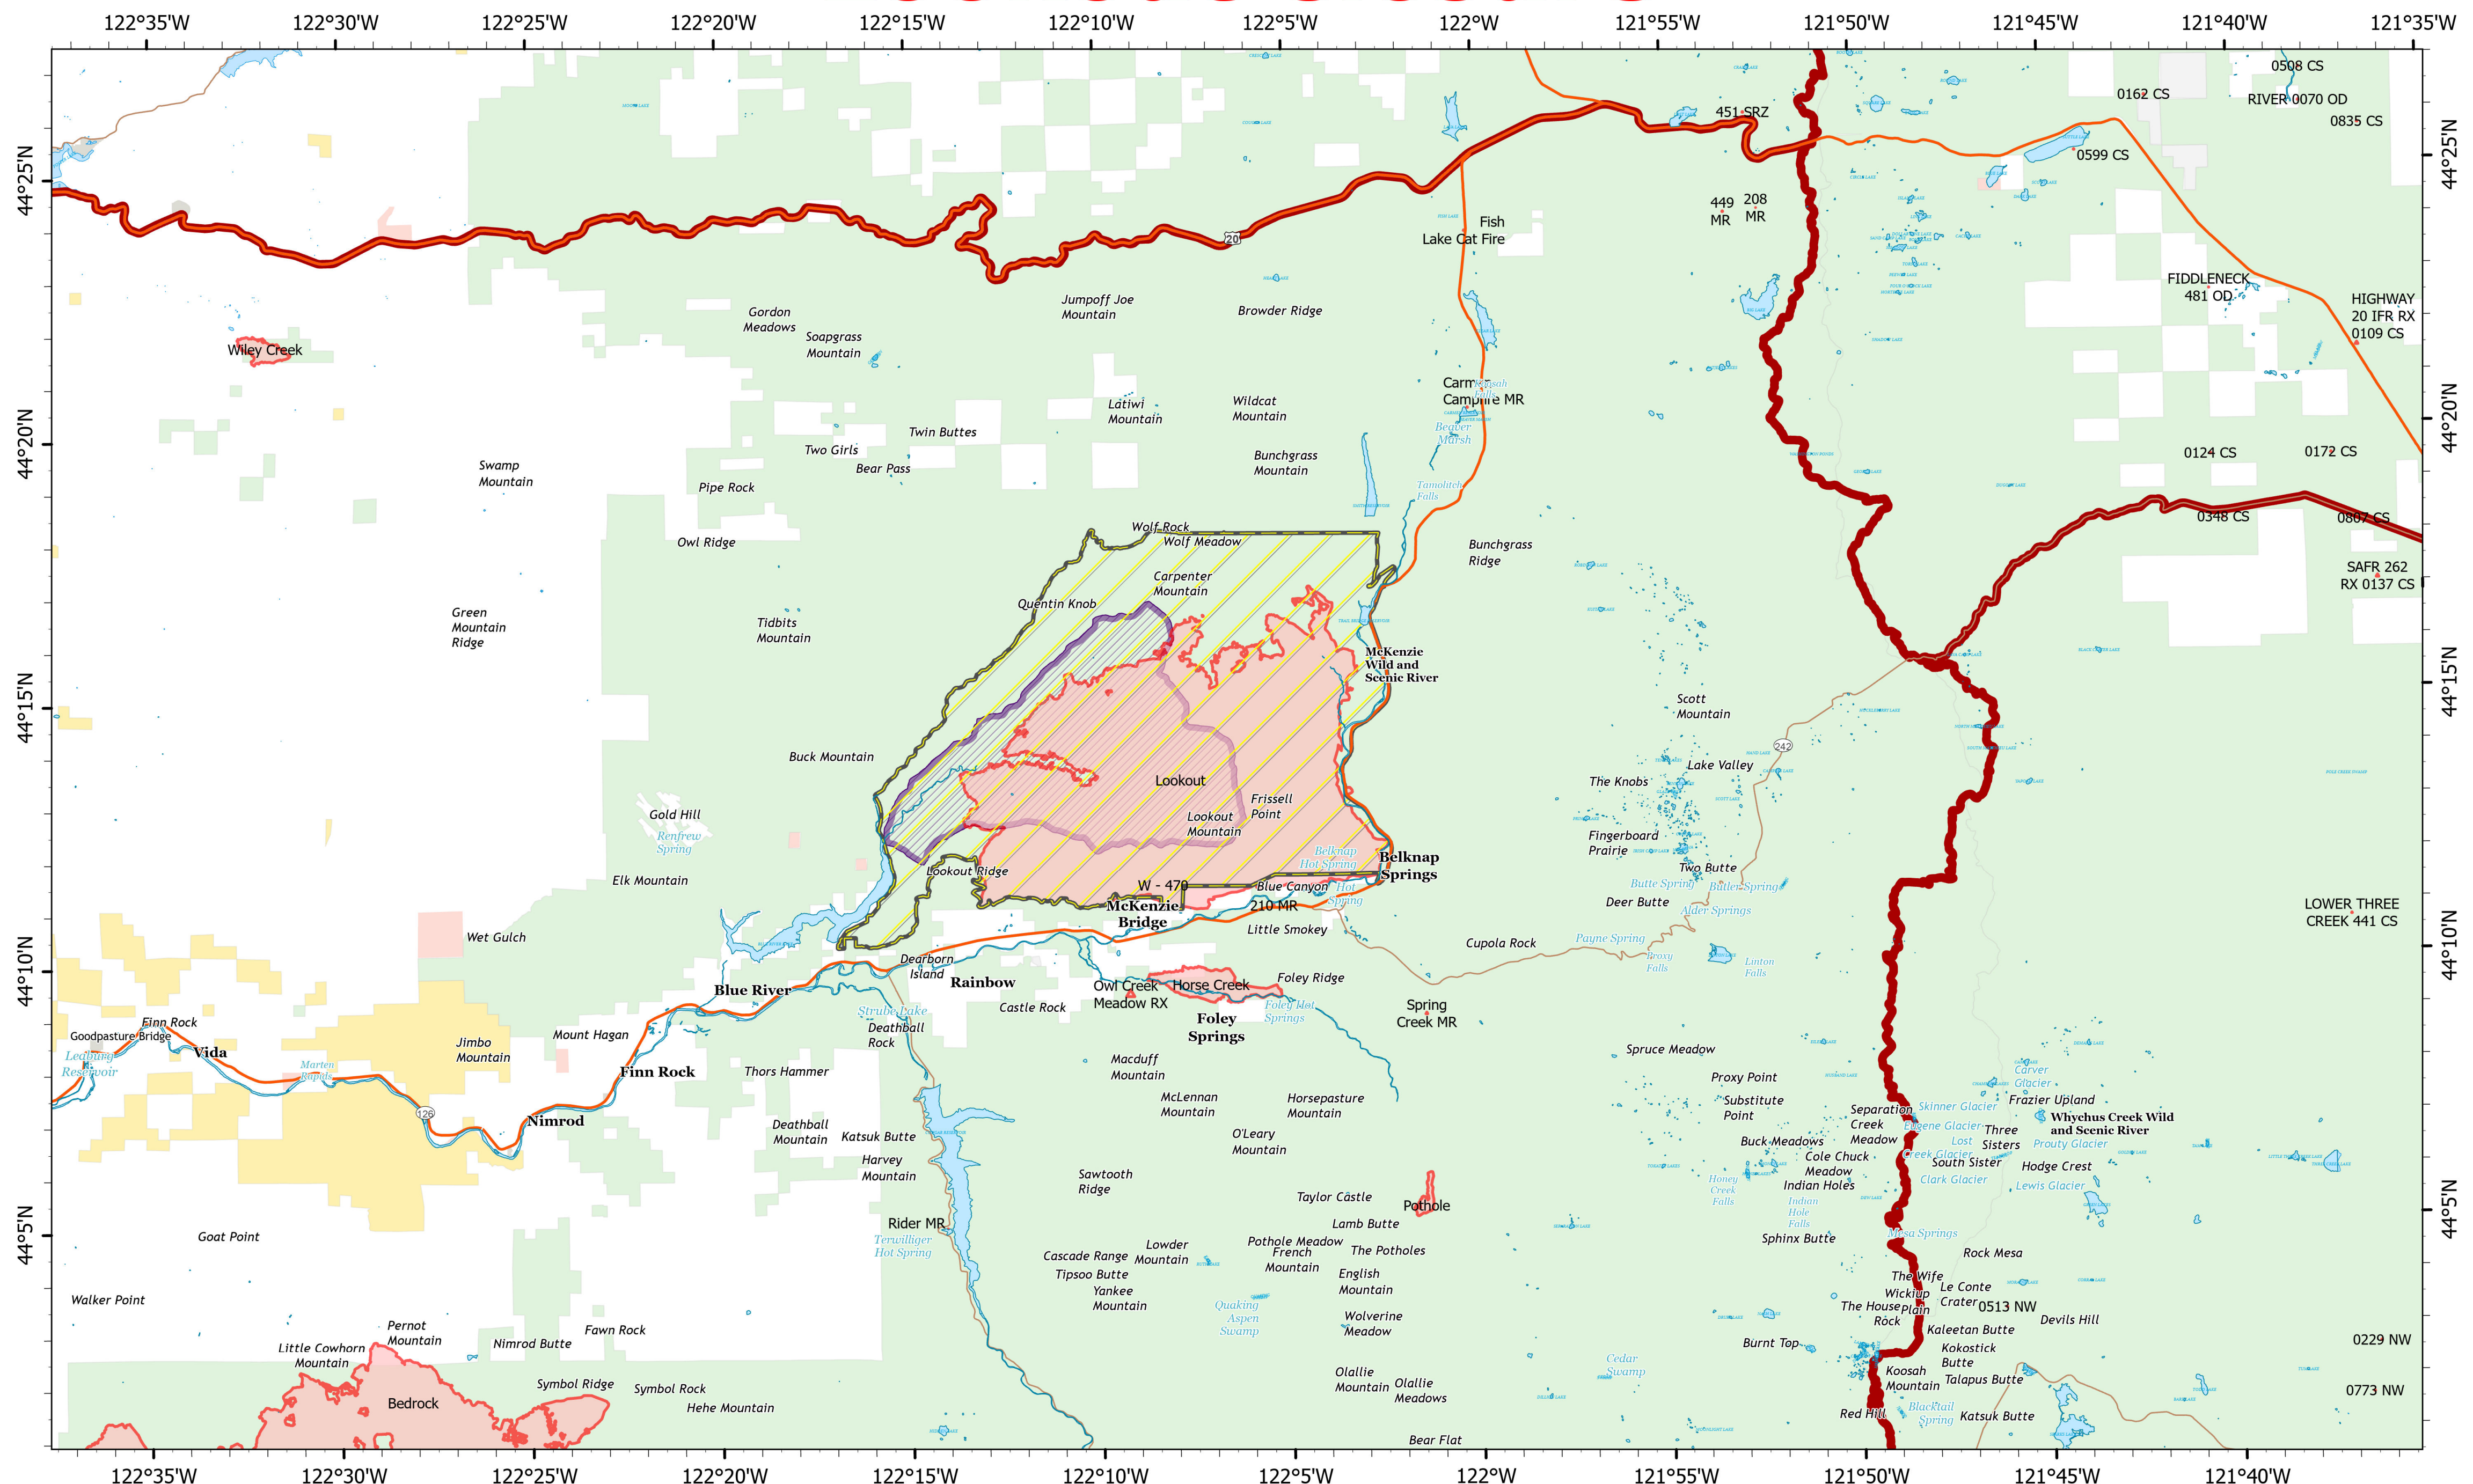

Lookout Closure

Closure

Lookout
ORWIF-230327
09/30/2023

25,751 acres at 9/22/2023 @ 2109
Acres from IR & GPS

- Wildfire Daily Fire Perimeter
- Highway
- Major Road
- Region6 Fire Closure Area
- City, County, Other
- State
- BLM
- ANCSA, Private
- USFS

9/29/2023 2018
NAD 1983 UTM Zone 10N. LatLong Grid

0 1 2 3 4 5 Miles