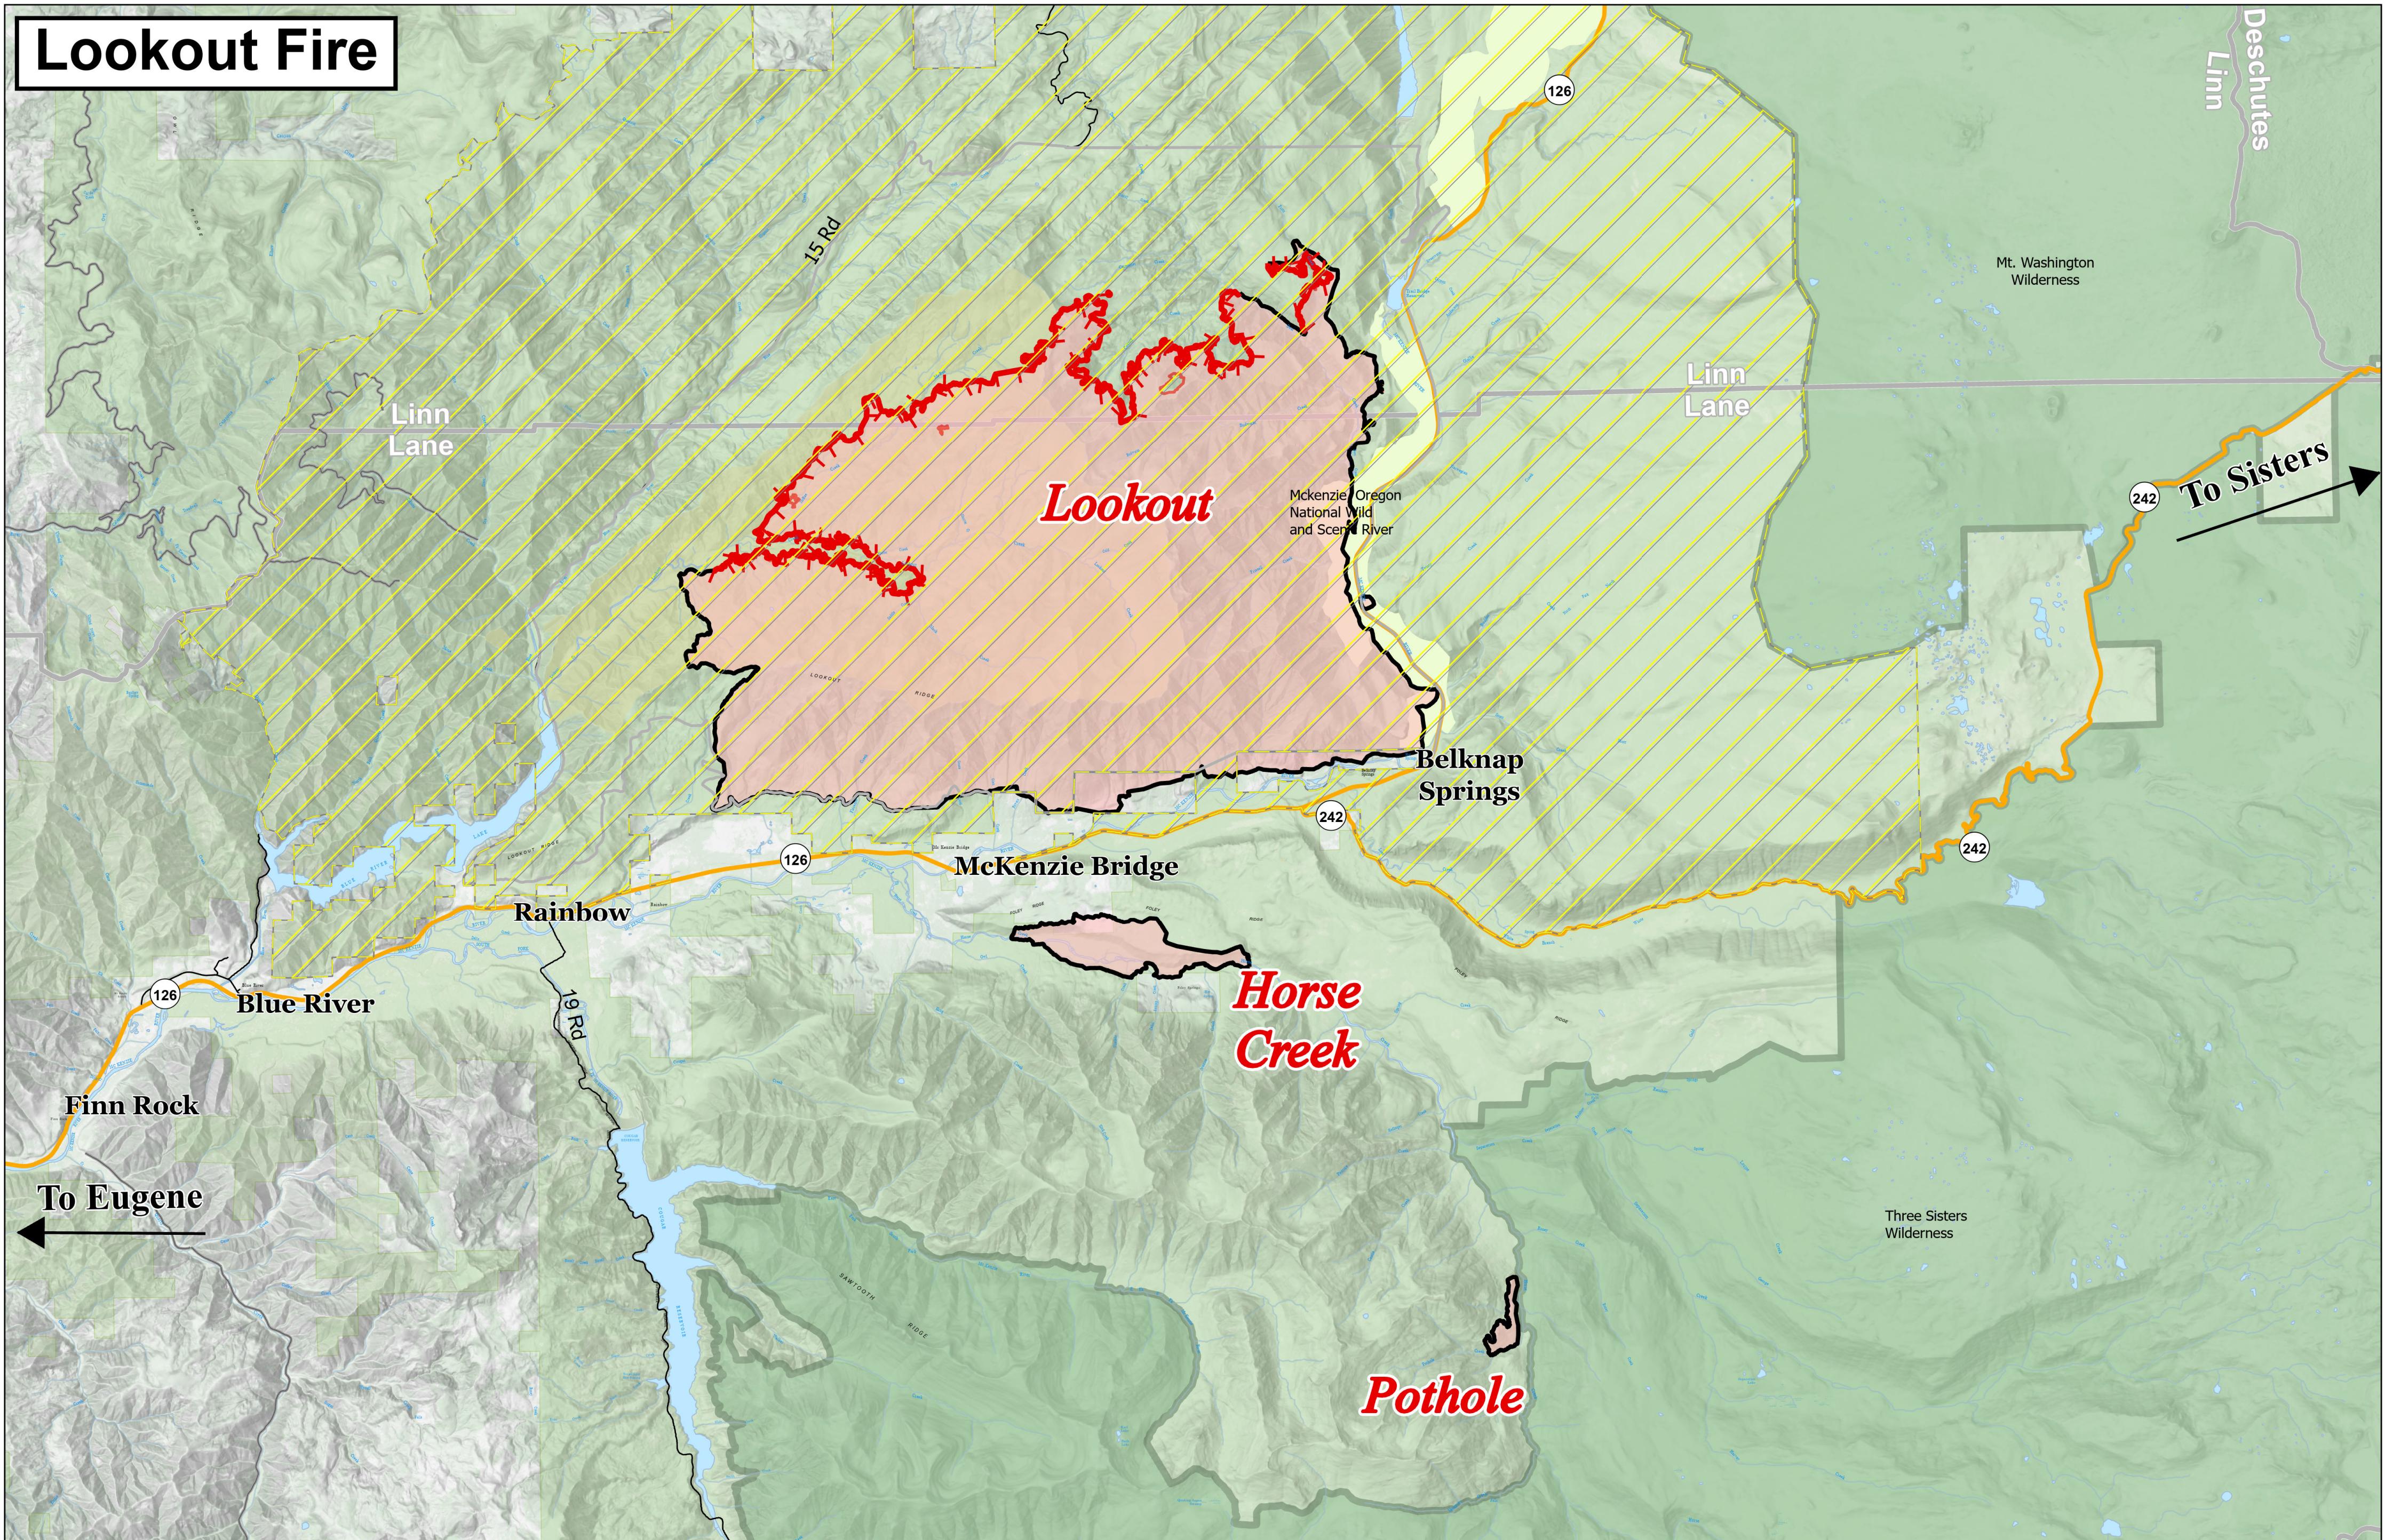

# Lookout Fire

## Information

Lookout  
 ORWIF-230327  
 09/30/2023  
 25,751 acres at 9/22/2023 @ 2109  
 Acres from IR & GPS

-  Contained
-  Uncontained
-  Fire Area
-  Wild and Scenic River
-  Wilderness
-  H J Andrews Experimental Forest
-  Closure - Area