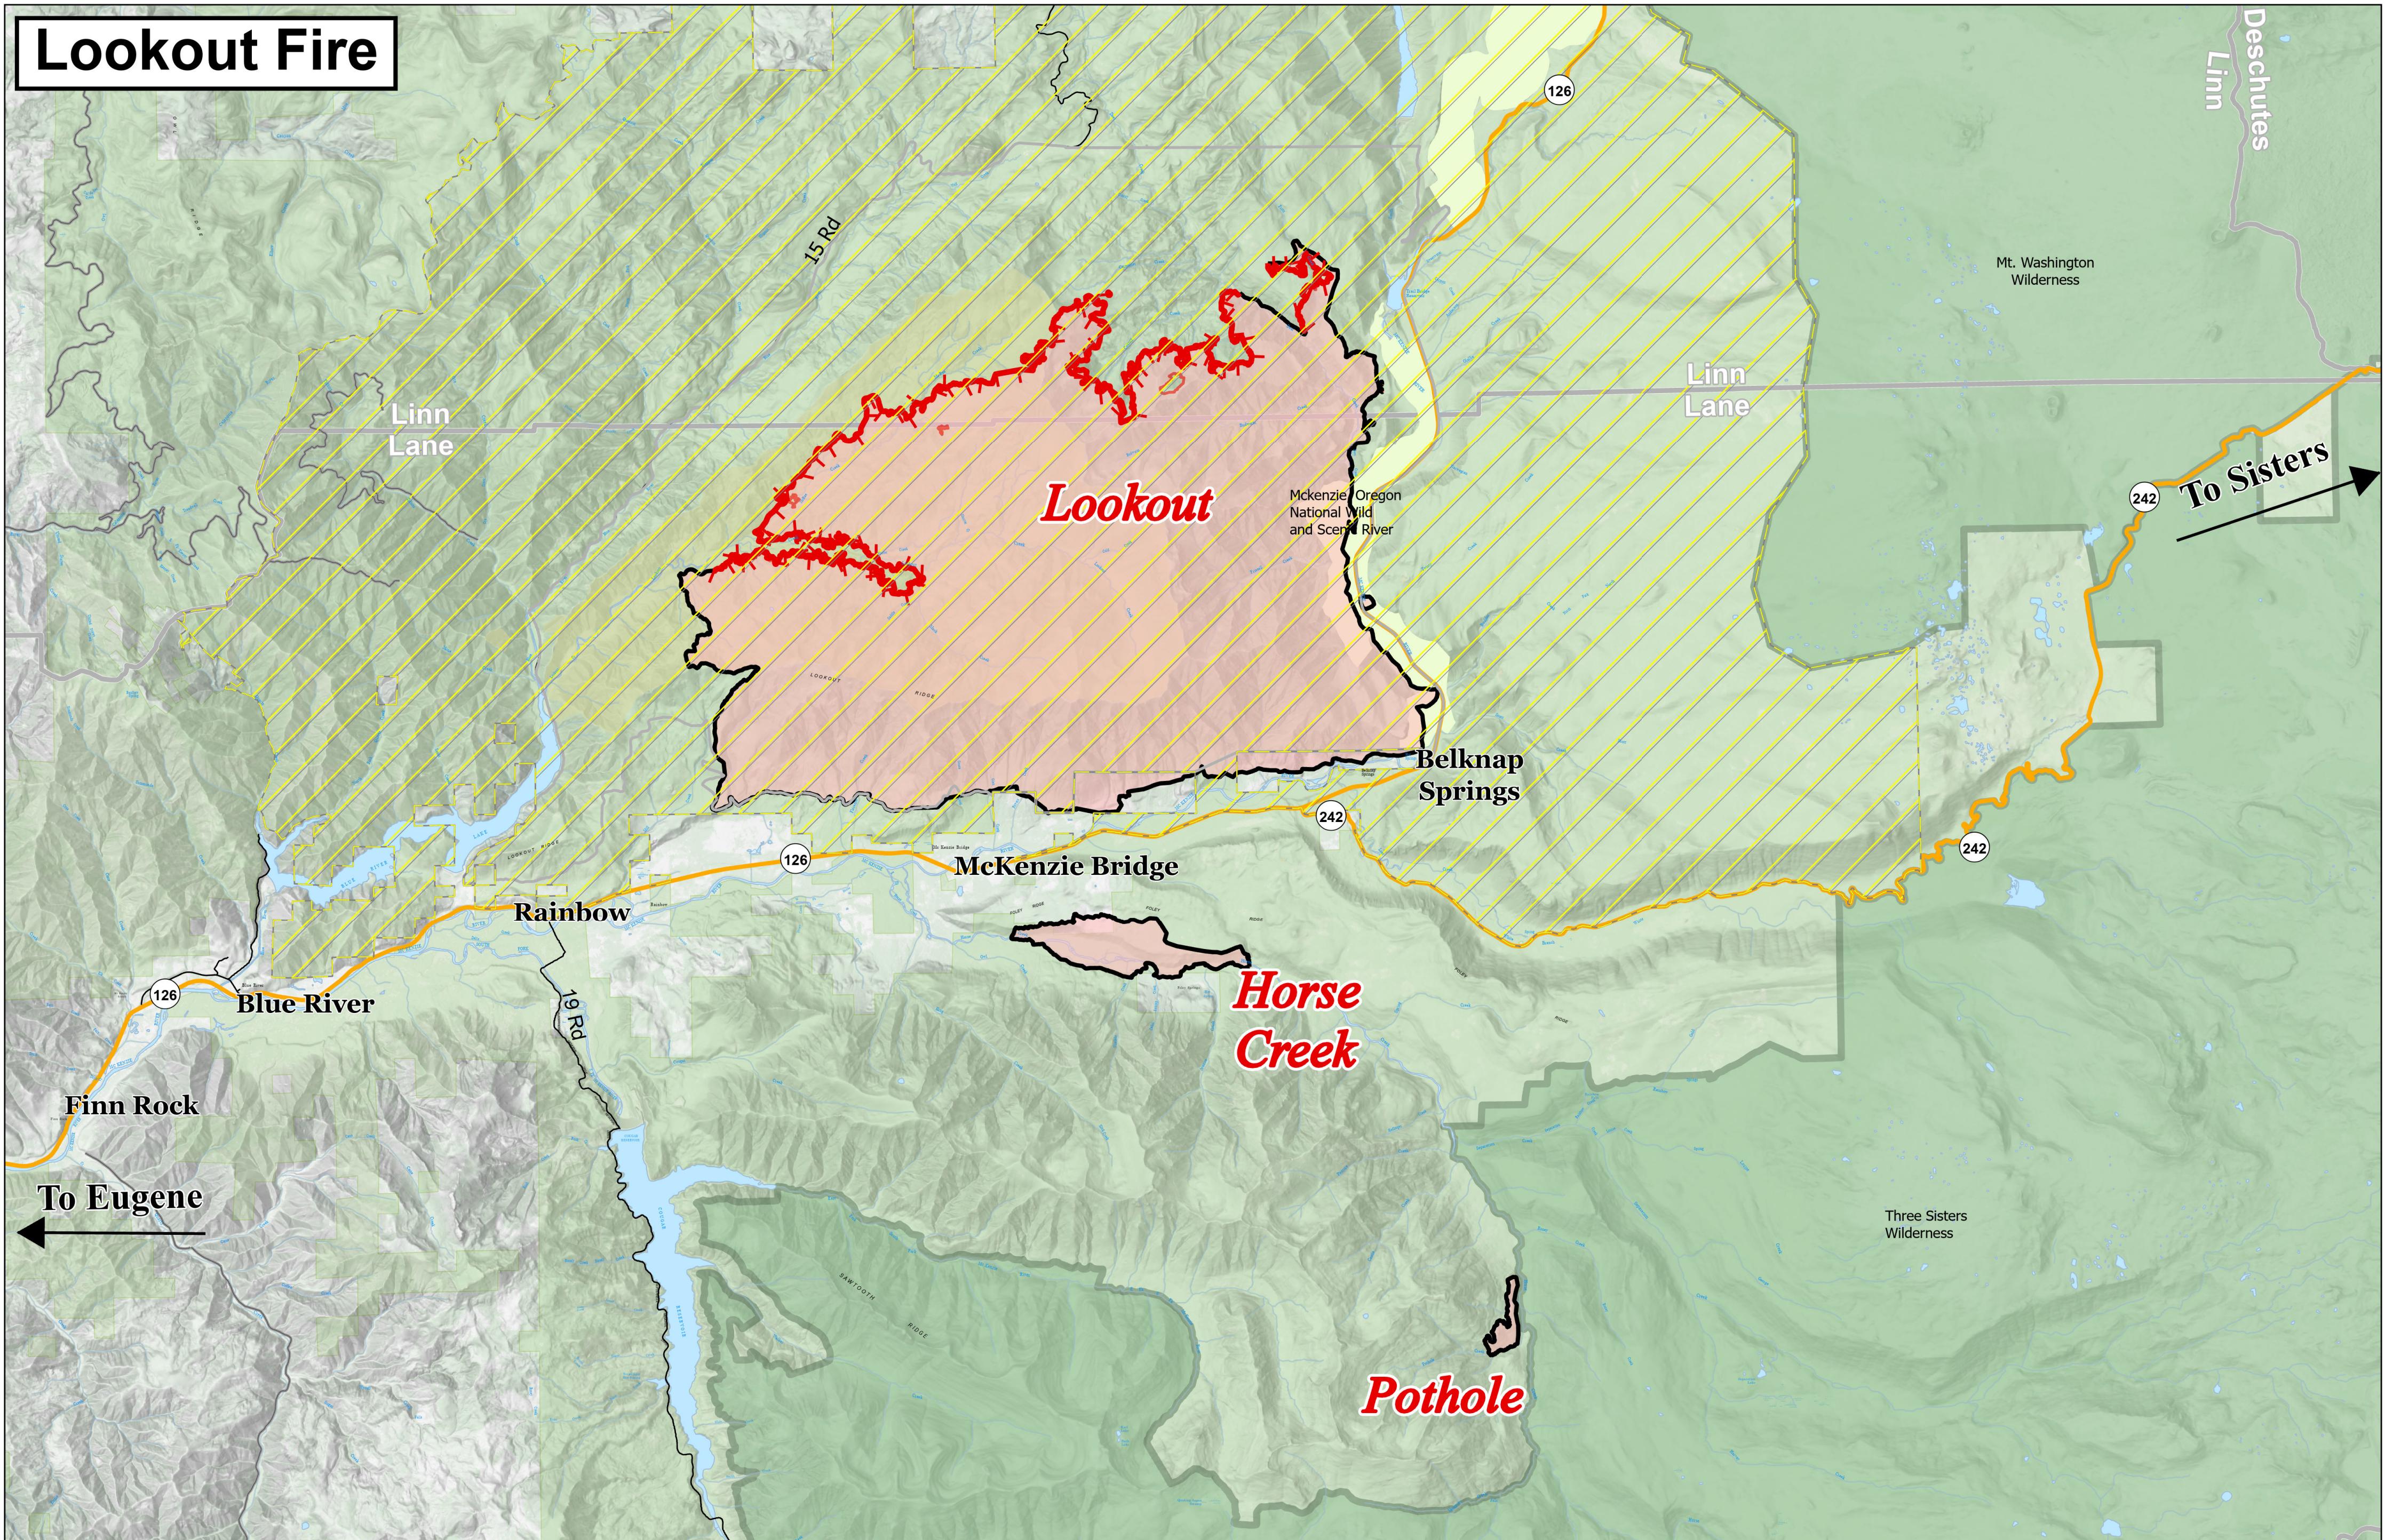

Lookout Fire

Information

Lookout
 ORWIF-230327
 10/01/2023
 25,751 acres at 9/22/2023 @ 2109
 Acres from IR & GPS

-  Contained
-  Uncontained
-  Fire Area
-  Wild and Scenic River
-  Wilderness
-  H J Andrews Experimental Forest
-  Closure - Area