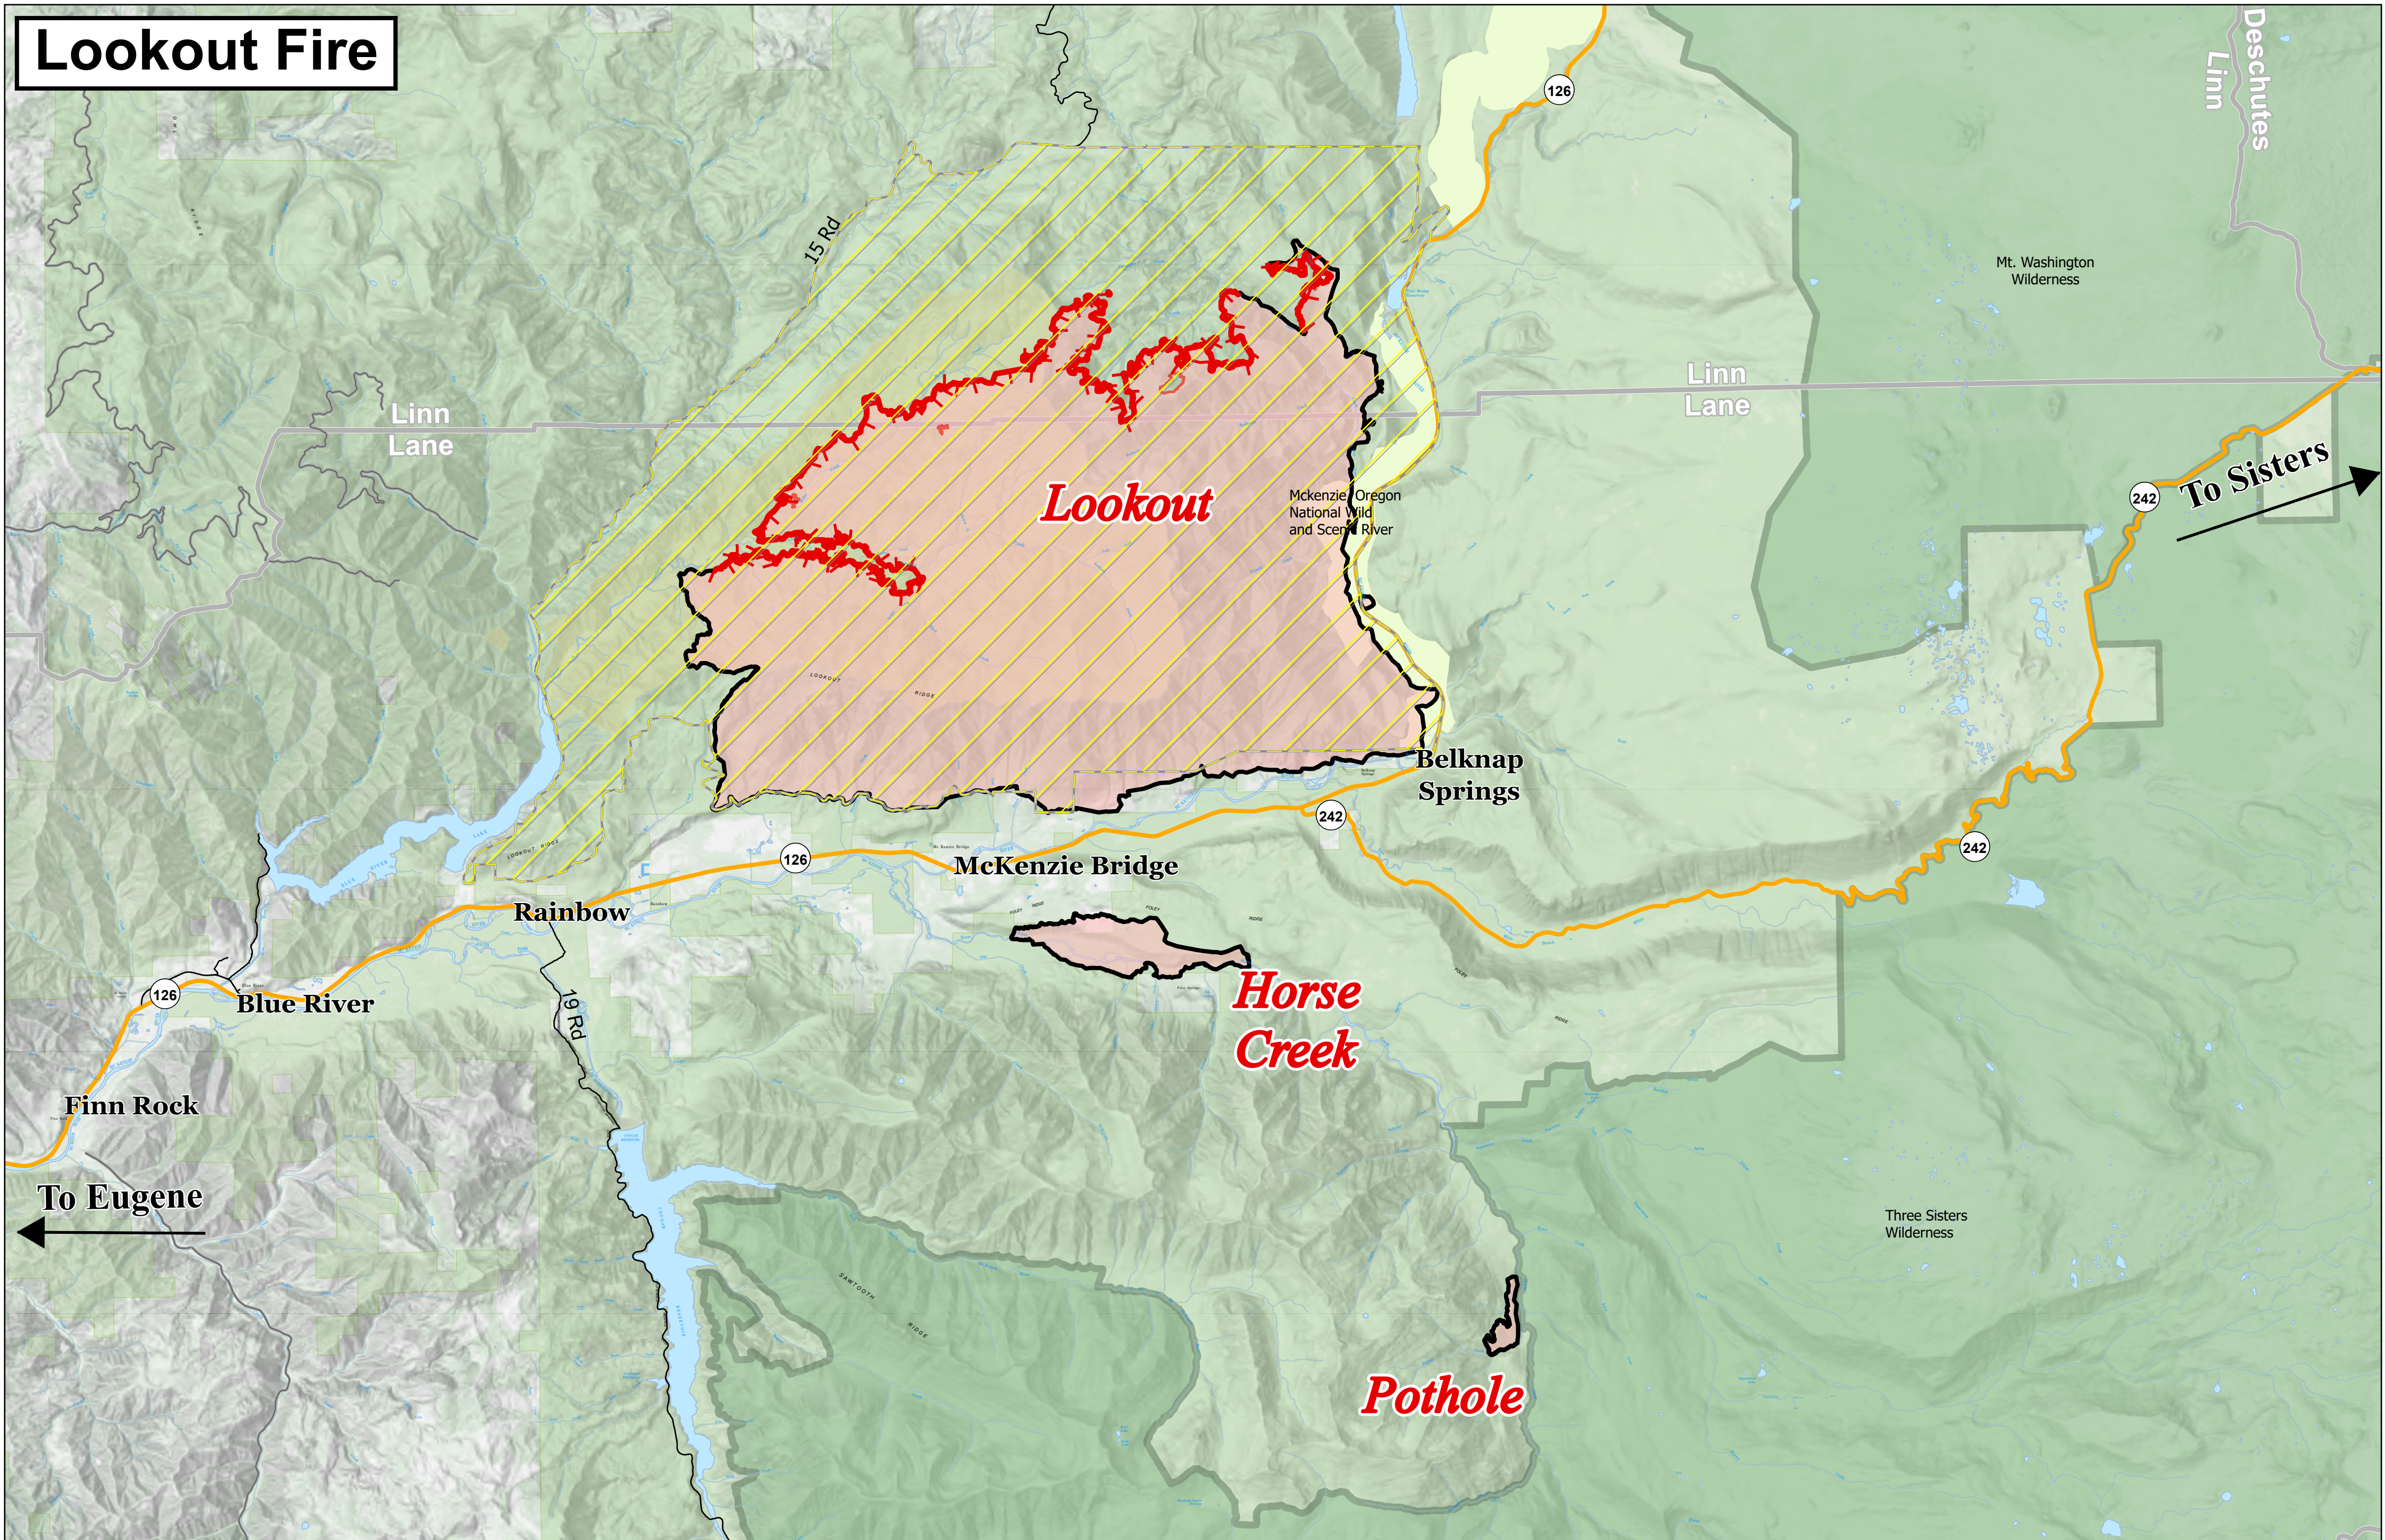

Lookout Fire

Information

Lookout
ORWIF-230327
10/02/2023
25,751 acres at 10/01/2023 @ 0039
Acres from IR & GPS

- Closure - Area
- Contained
- Uncontained
- Fire Area
- Wild and Scenic River
- Wilderness
- H J Andrews Experimental Forest

Acres from IR & GPS
North American 1983 Datum. LatLong Grid

0 1 2
Miles