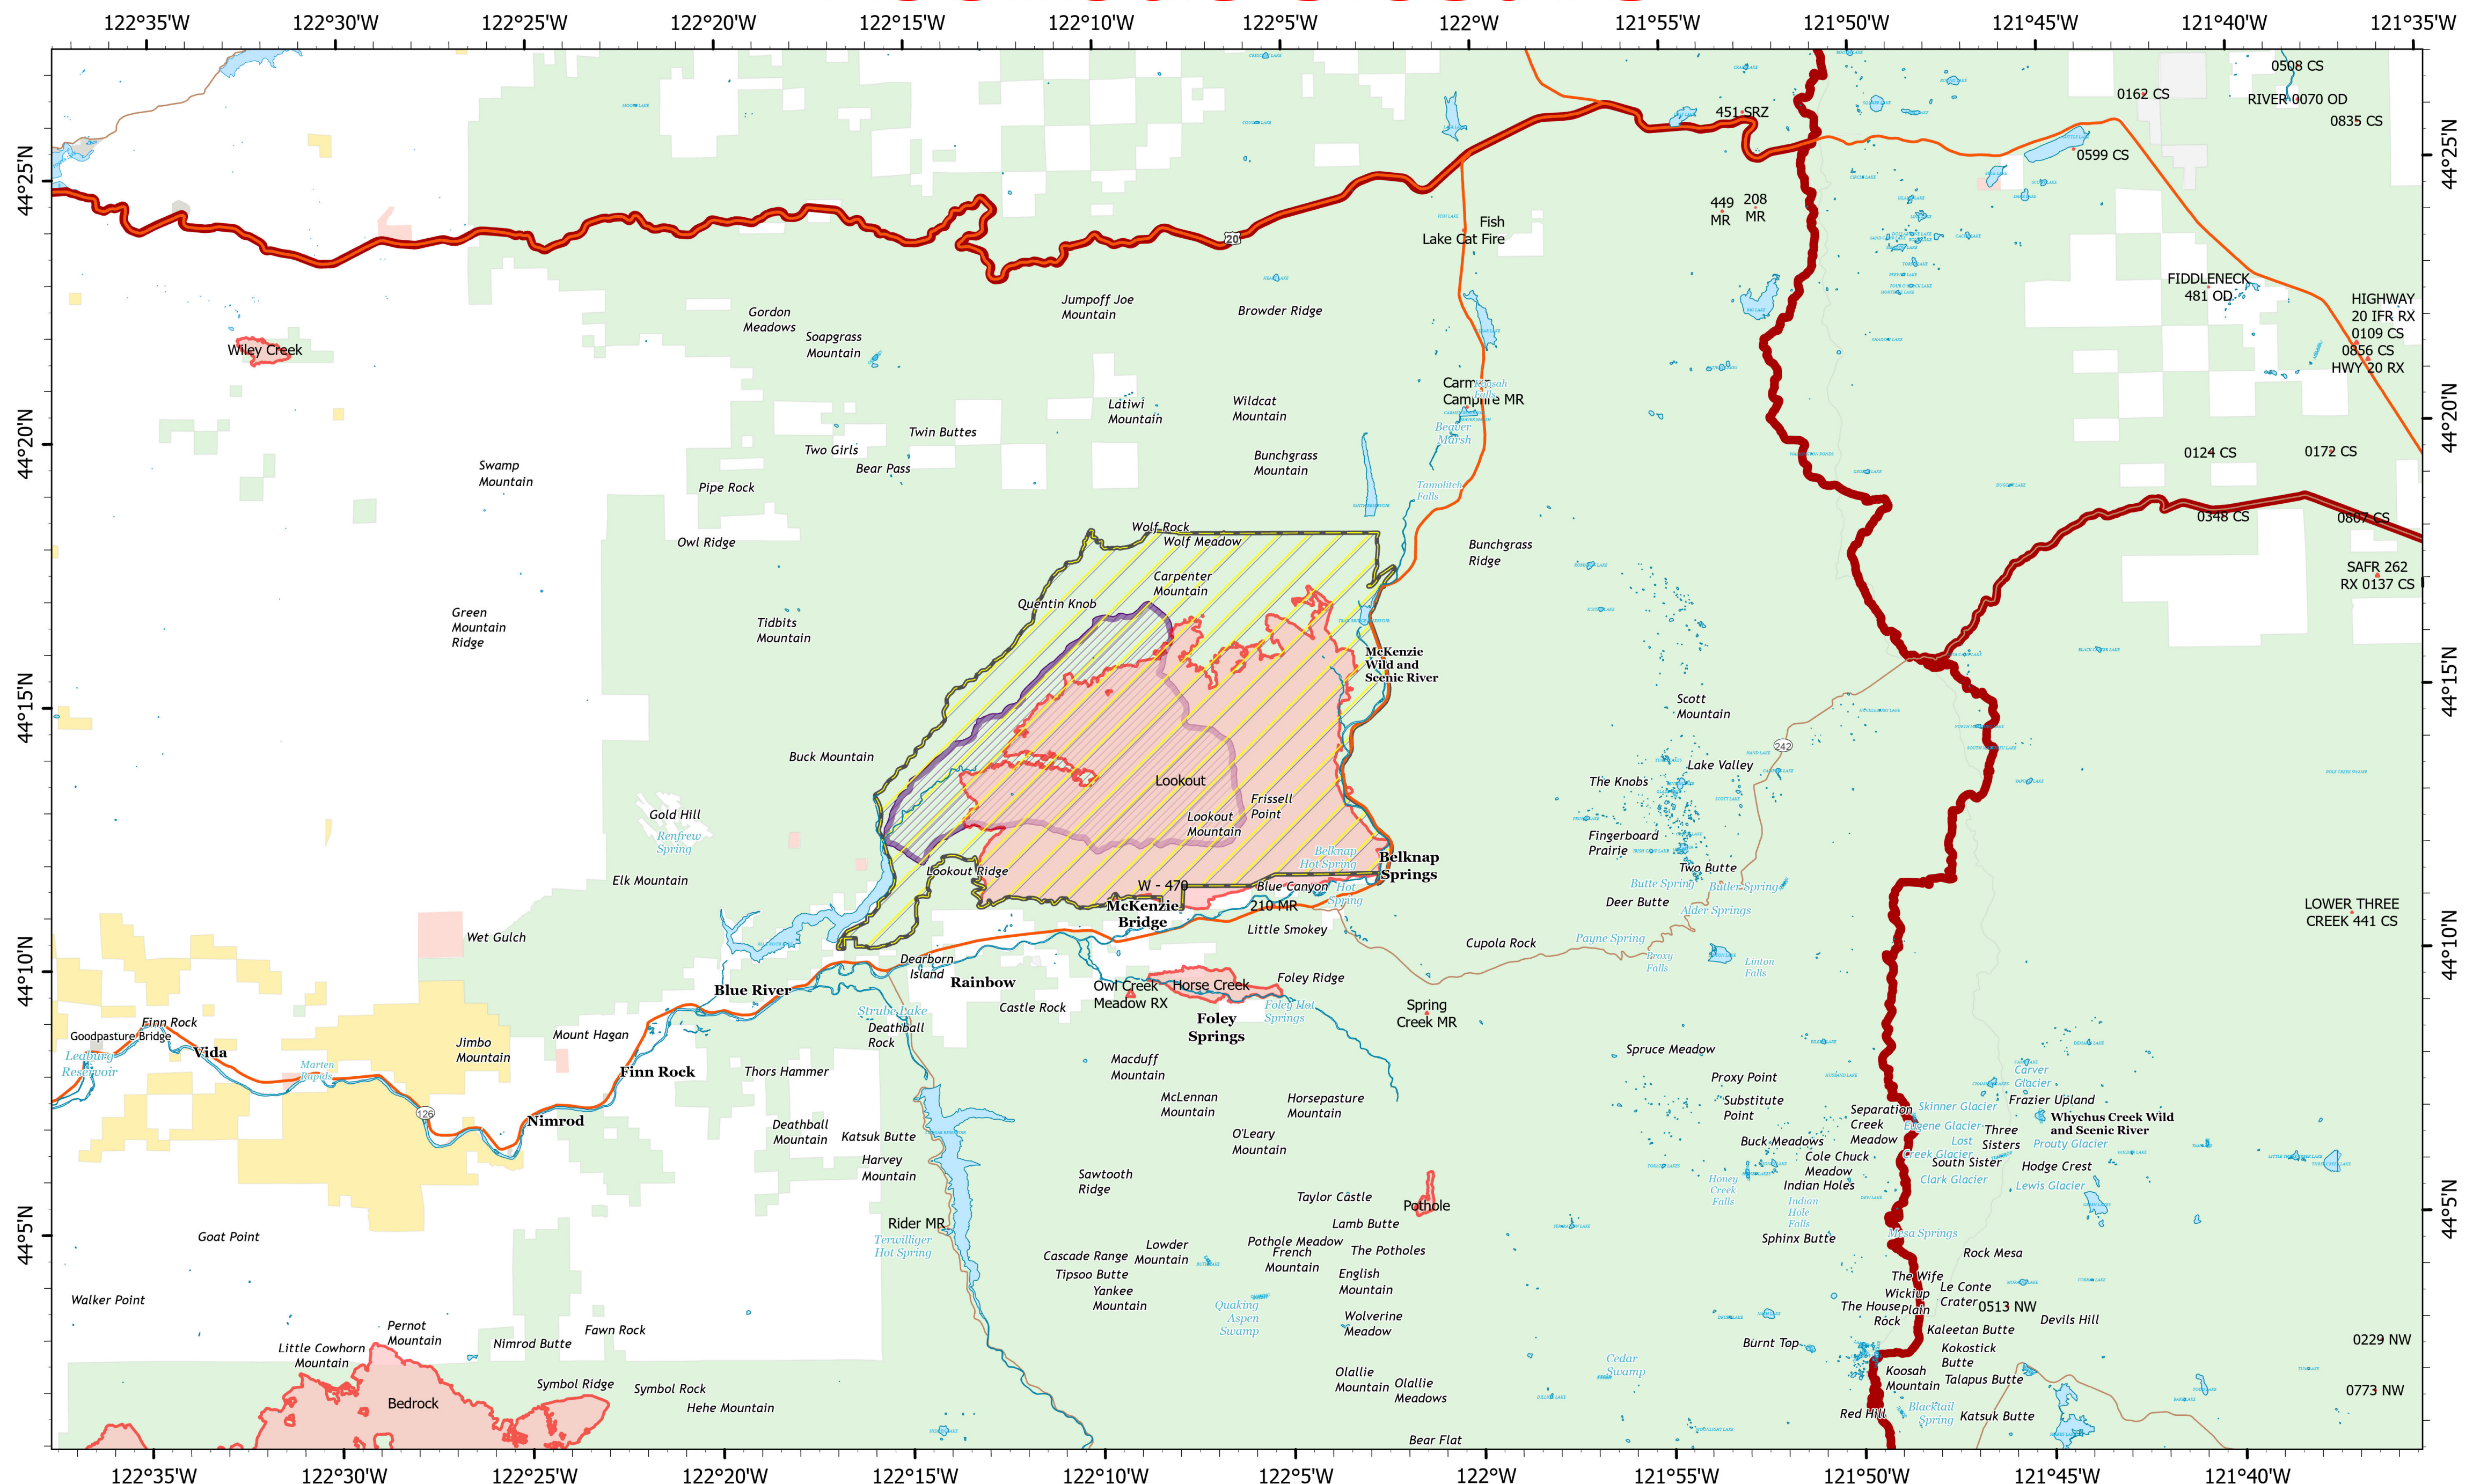

Lookout Closure

Closure

Lookout
 ORWIF-230327
 10/11-15/2023
 25754 acres at 10/04/2023 @ 1940
 Acres from IR & GPS

- Wildfire Daily Fire Perimeter
- Closure Area
- City, County, Other
- Local Road
- Highway
- Major Road
- State
- BLM
- ANCSA, Private
- USFS

10/10/2023 1529
 NAD 1983 UTM Zone 10N. LatLong Grid

0

1

2

3

4

5

Miles