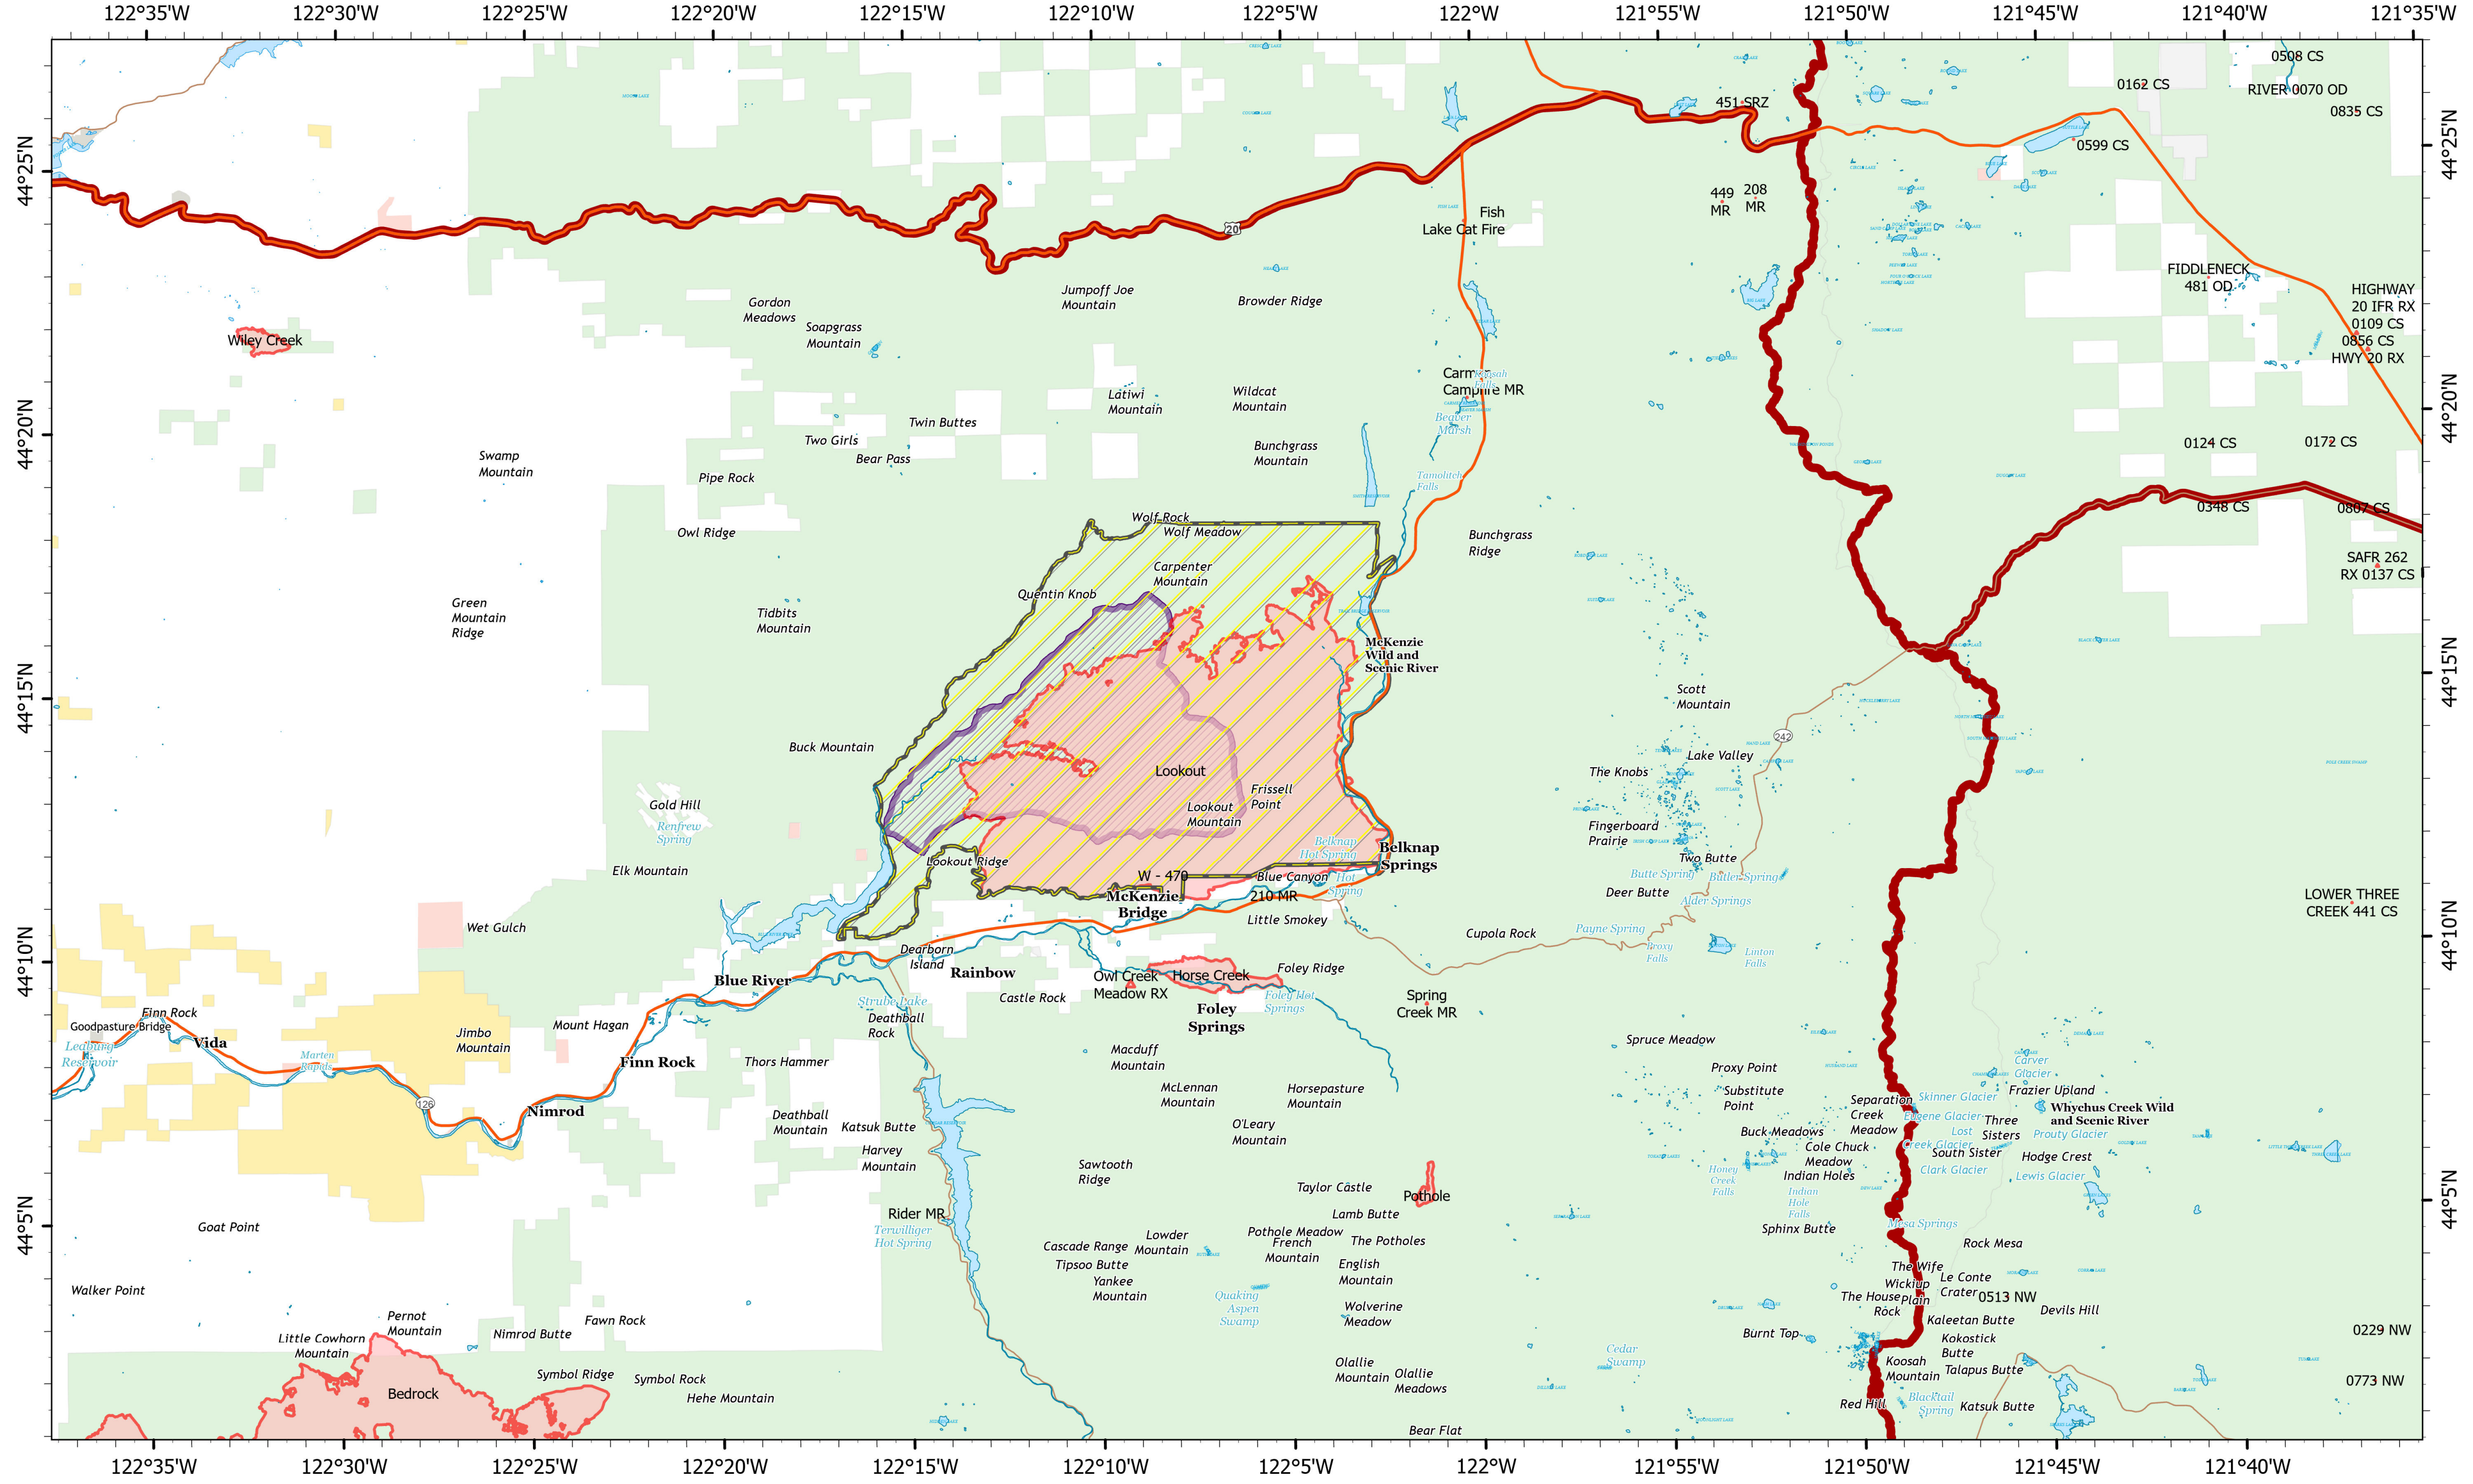

Lookout Closure

Closure

Lookout
ORWIF-230327
10/12/2023

25754 acres at 10/04/2023 @ 1940
Acres from IR & GPS

- Wildfire Daily Fire Perimeter
- Highway
- Major Road
- Closure Area
- City, County, Other
- State
- BLM
- ANCSA, Private
- USFS

10/11/2023 2035
NAD 1983 UTM Zone 10N. LatLong Grid
0 1 2 3 4 5 Miles