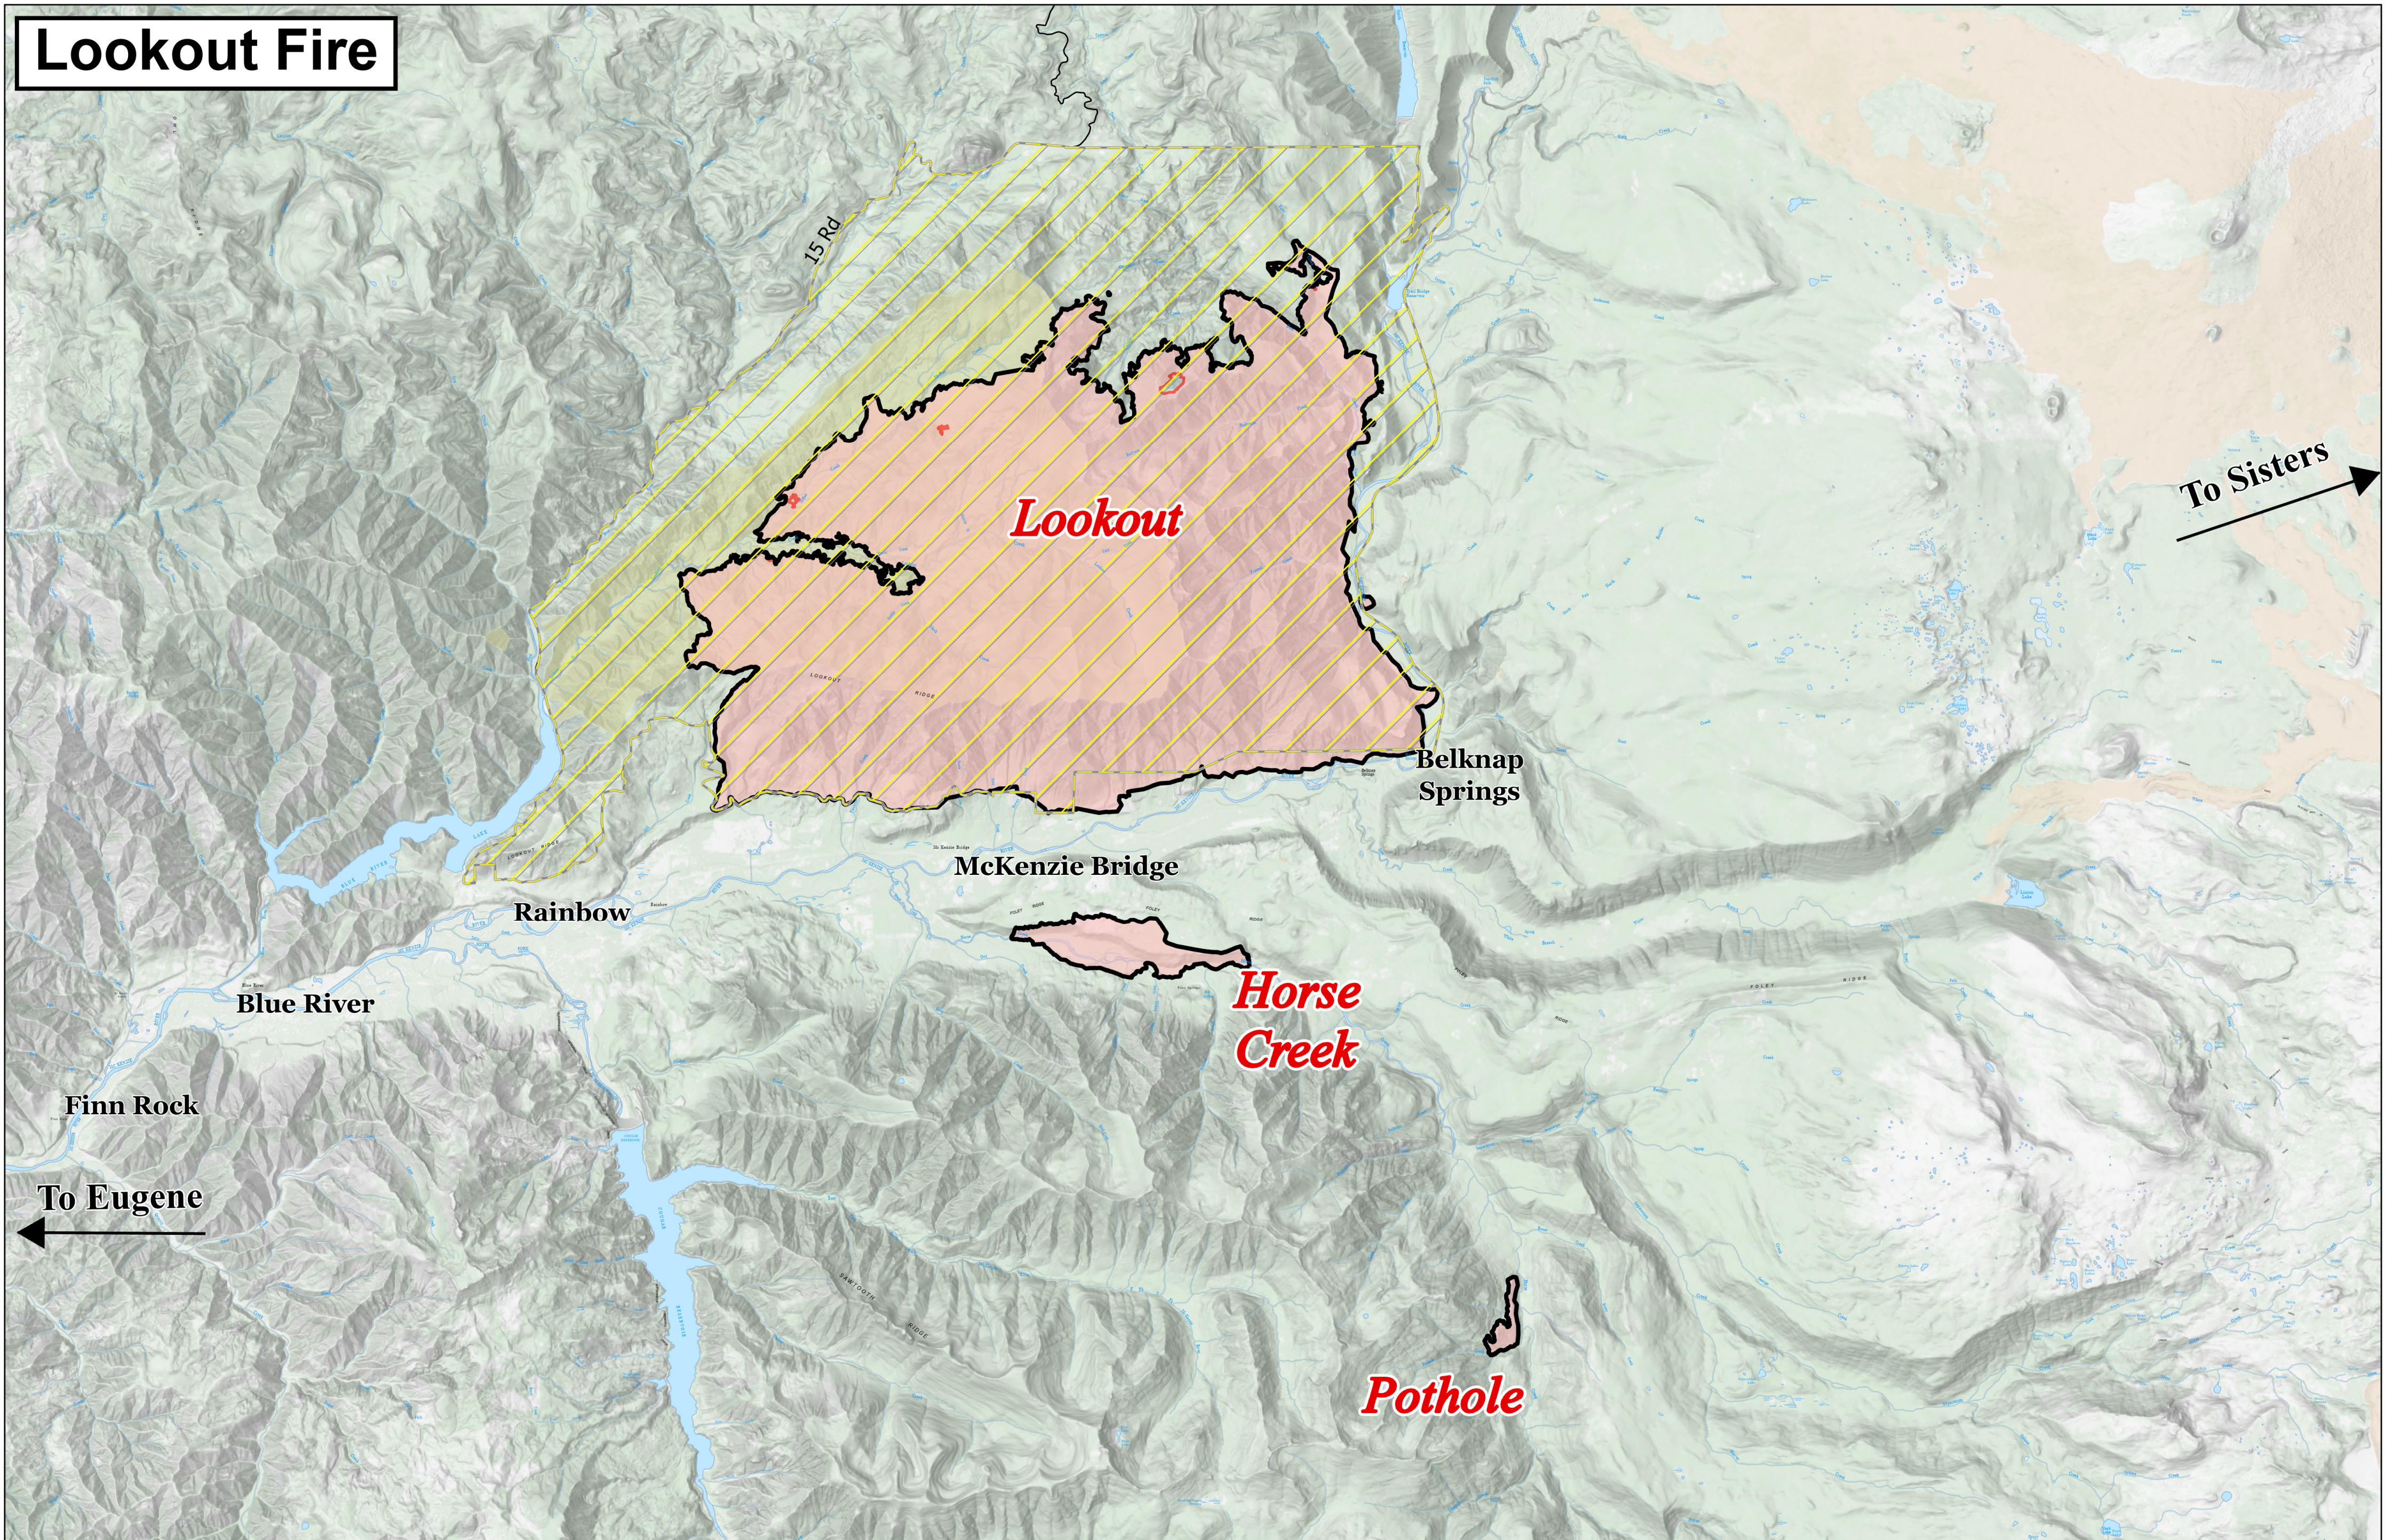

Lookout Fire

Information

Lookout
 ORWIF-230327
 10/12/2023
 25,754 acres at 10/04/2023 @ 1940
 Acres from IR & GPS

-  Closure - Area
-  Contained
-  Uncontained
-  Fire Area
-  Wild and Scenic River
-  Wilderness
-  H J Andrews Experimental Forest