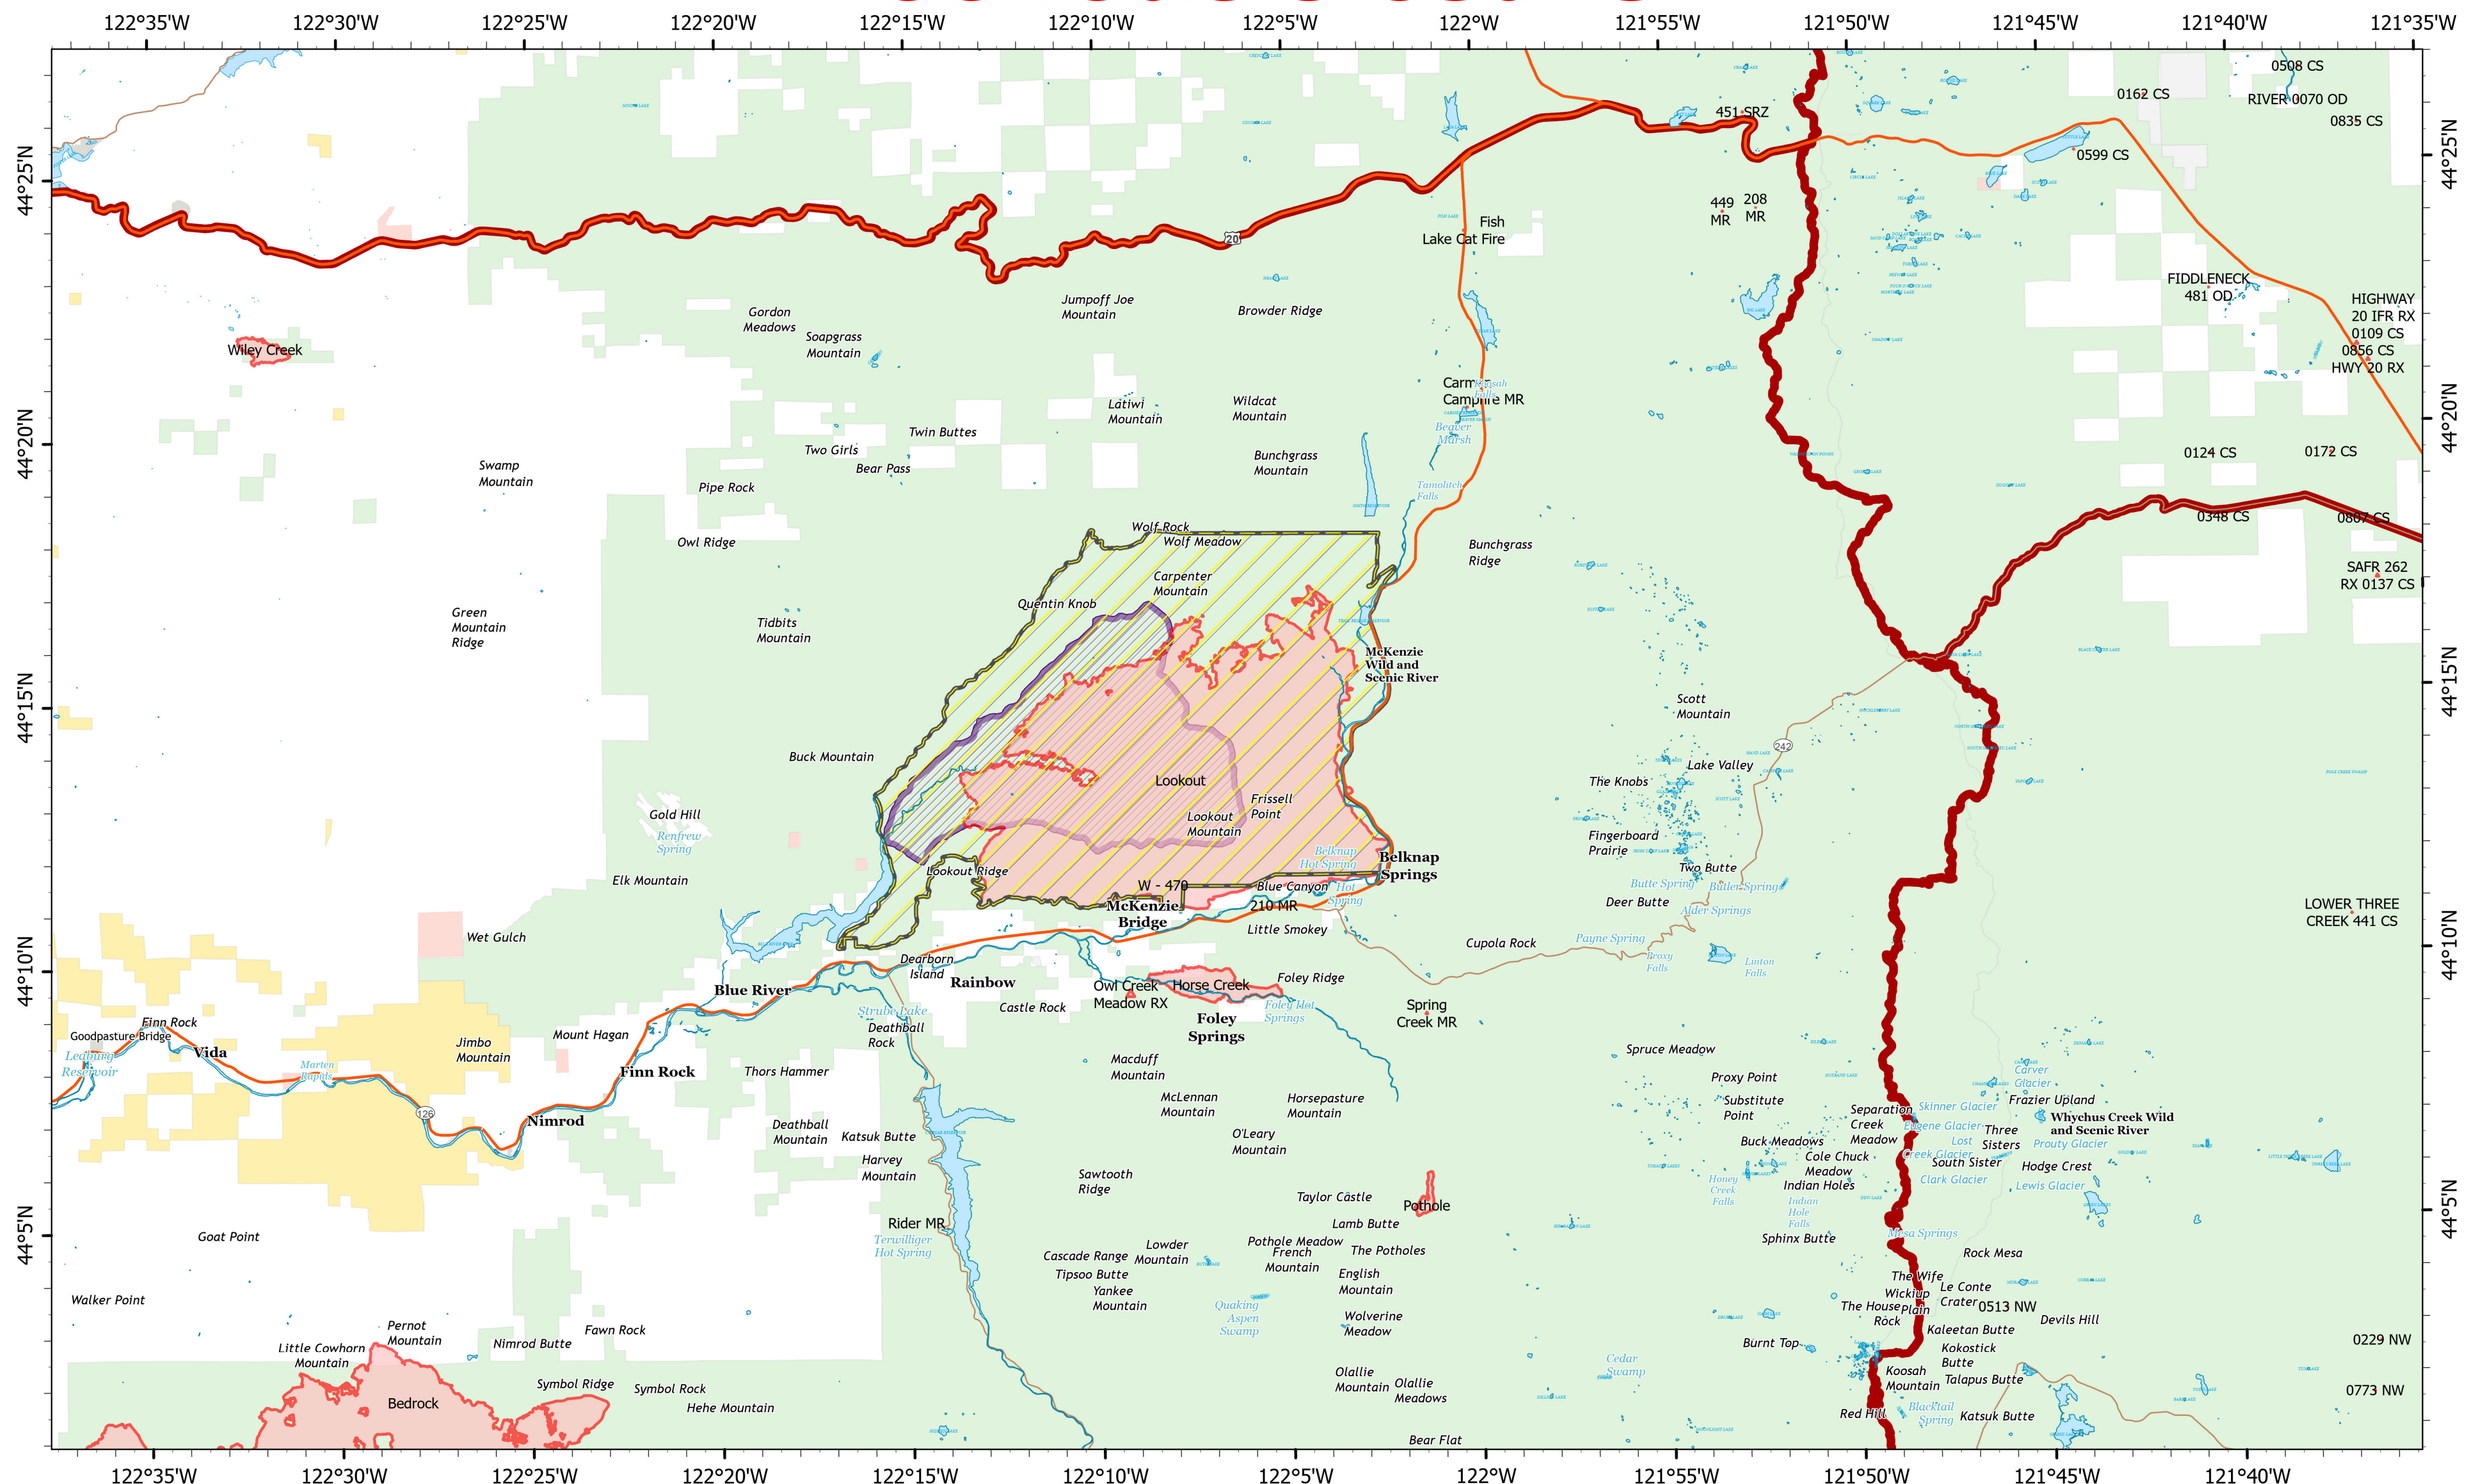

Lookout Closure

Closure

Lookout
ORWIF-230327
10/13/2023

25,754 acres at 10/04/2023 @ 1940
Acres from IR & GPS

- Wildfire Daily Fire Perimeter
- Closure Area
- City, County, Other
- Local Road
- State
- USFS
- BLM
- ANCSA, Private
- Major Road

10/13/2023 2018
NAD 1983 UTM Zone 10N. LatLong Grid
0 1 2 3 4 5
Miles