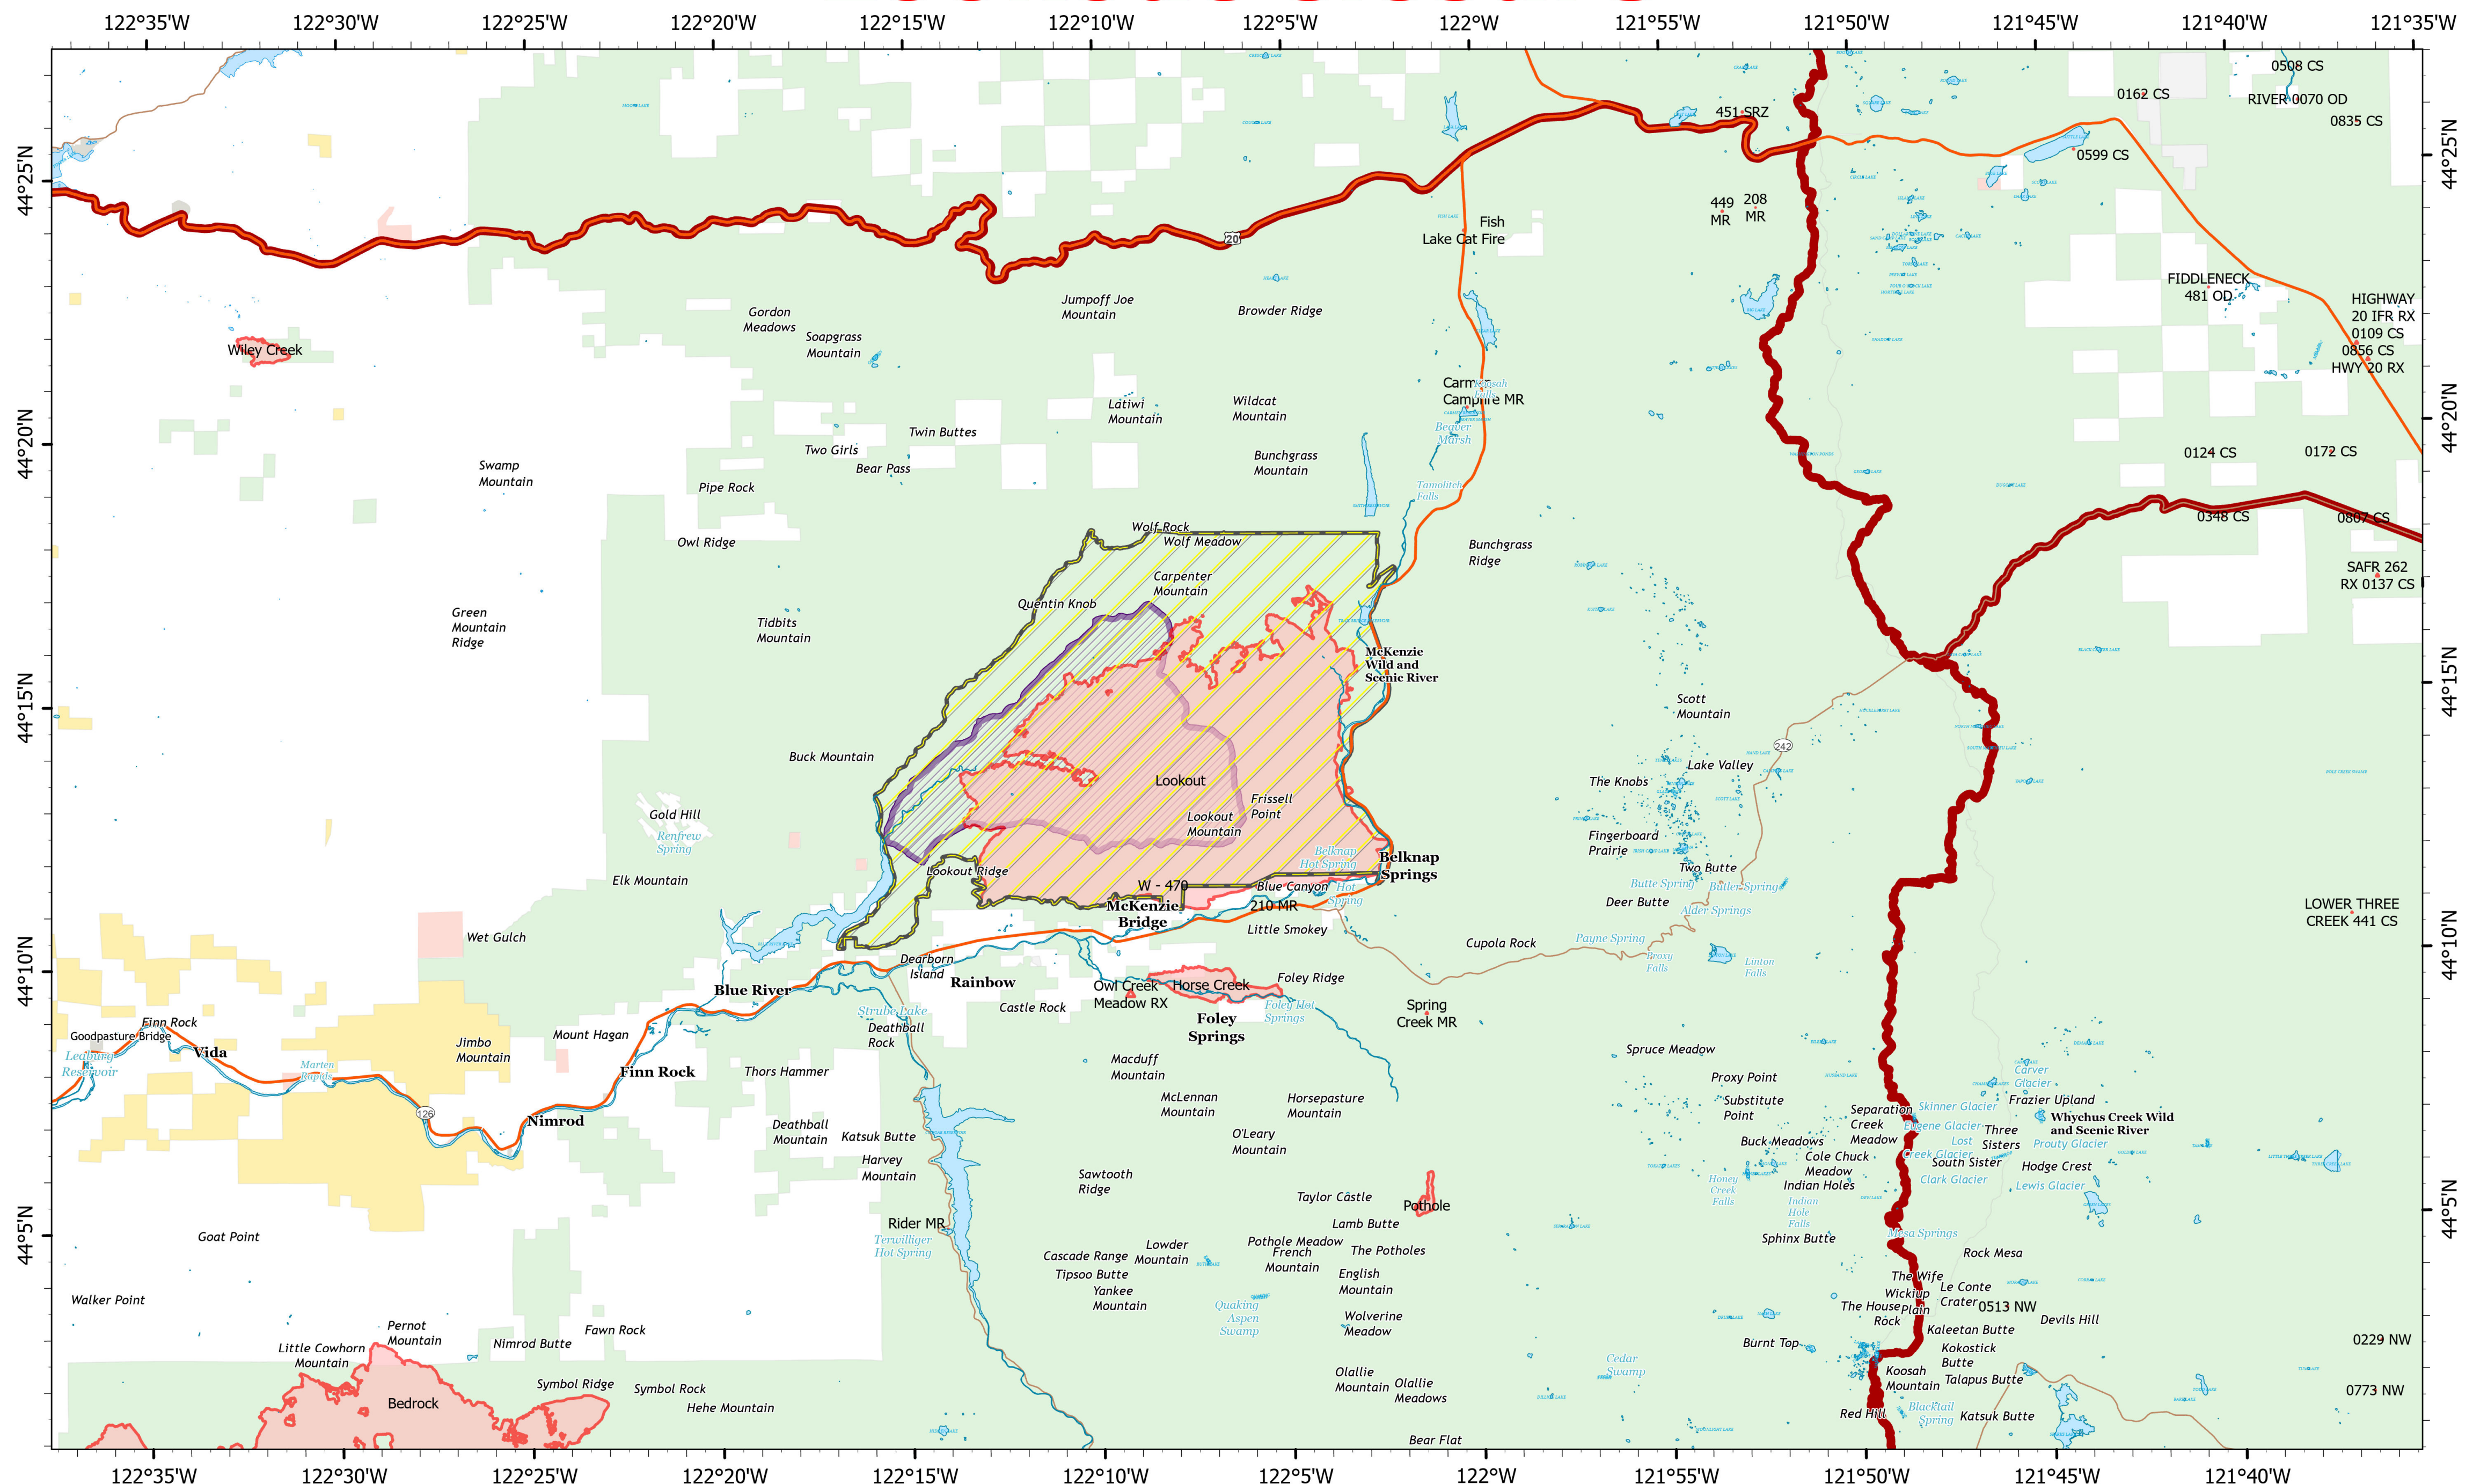

# Lookout Closure

## Closure

Lookout  
ORWIF-230327  
10/16/2023

25,754 acres at 10/04/2023 @ 1940  
Acres from IR & GPS

- Wildfire Daily Fire Perimeter
- Highway
- Major Road
- Closure Area
- City, County, Other
- State
- BLM
- ANCSA, Private
- USFS

10/15/2023 1919  
NAD 1983 UTM Zone 10N. LatLong Grid  
0 1 2 3 4 5  
Miles