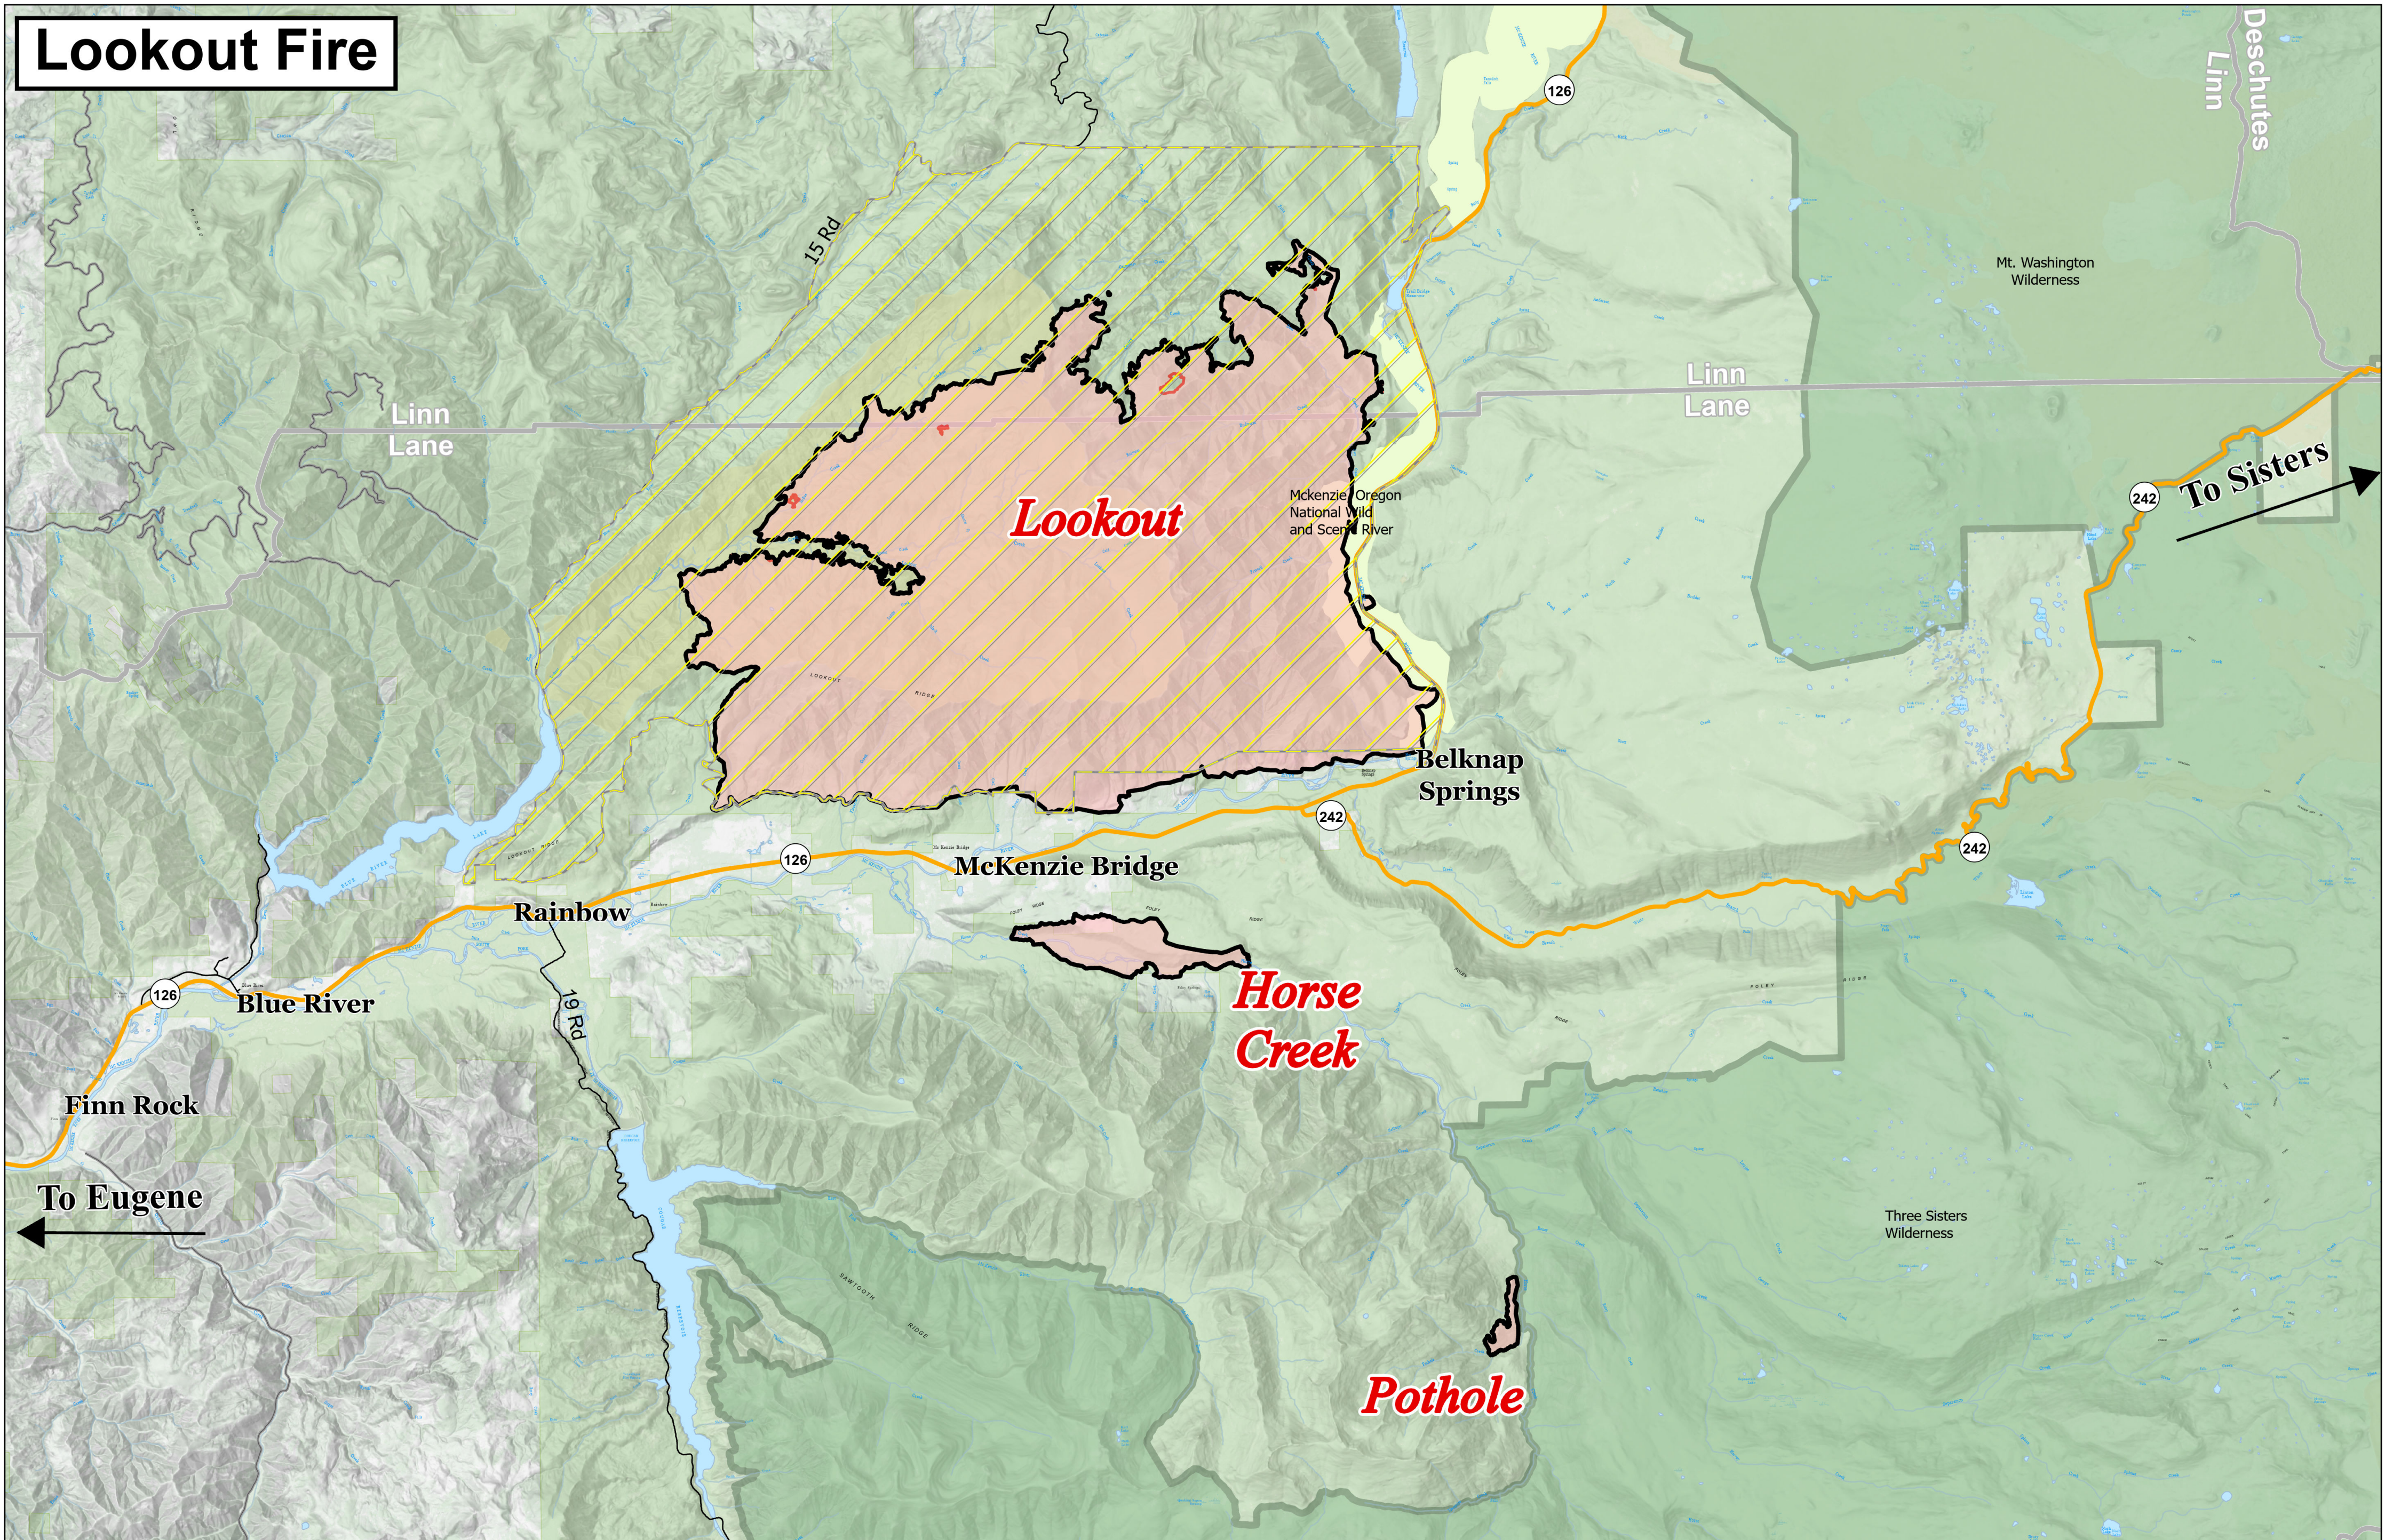

# Lookout Fire

## Information

Lookout  
 ORWIF-230327  
 10/16/2023  
 25,754 acres at 10/04/2023 @ 1940  
 Acres from IR & GPS

-  Closure - Area
-  Contained
-  Uncontained
-  Fire Area
-  Wild and Scenic River
-  Wilderness
-  H J Andrews Experimental Forest