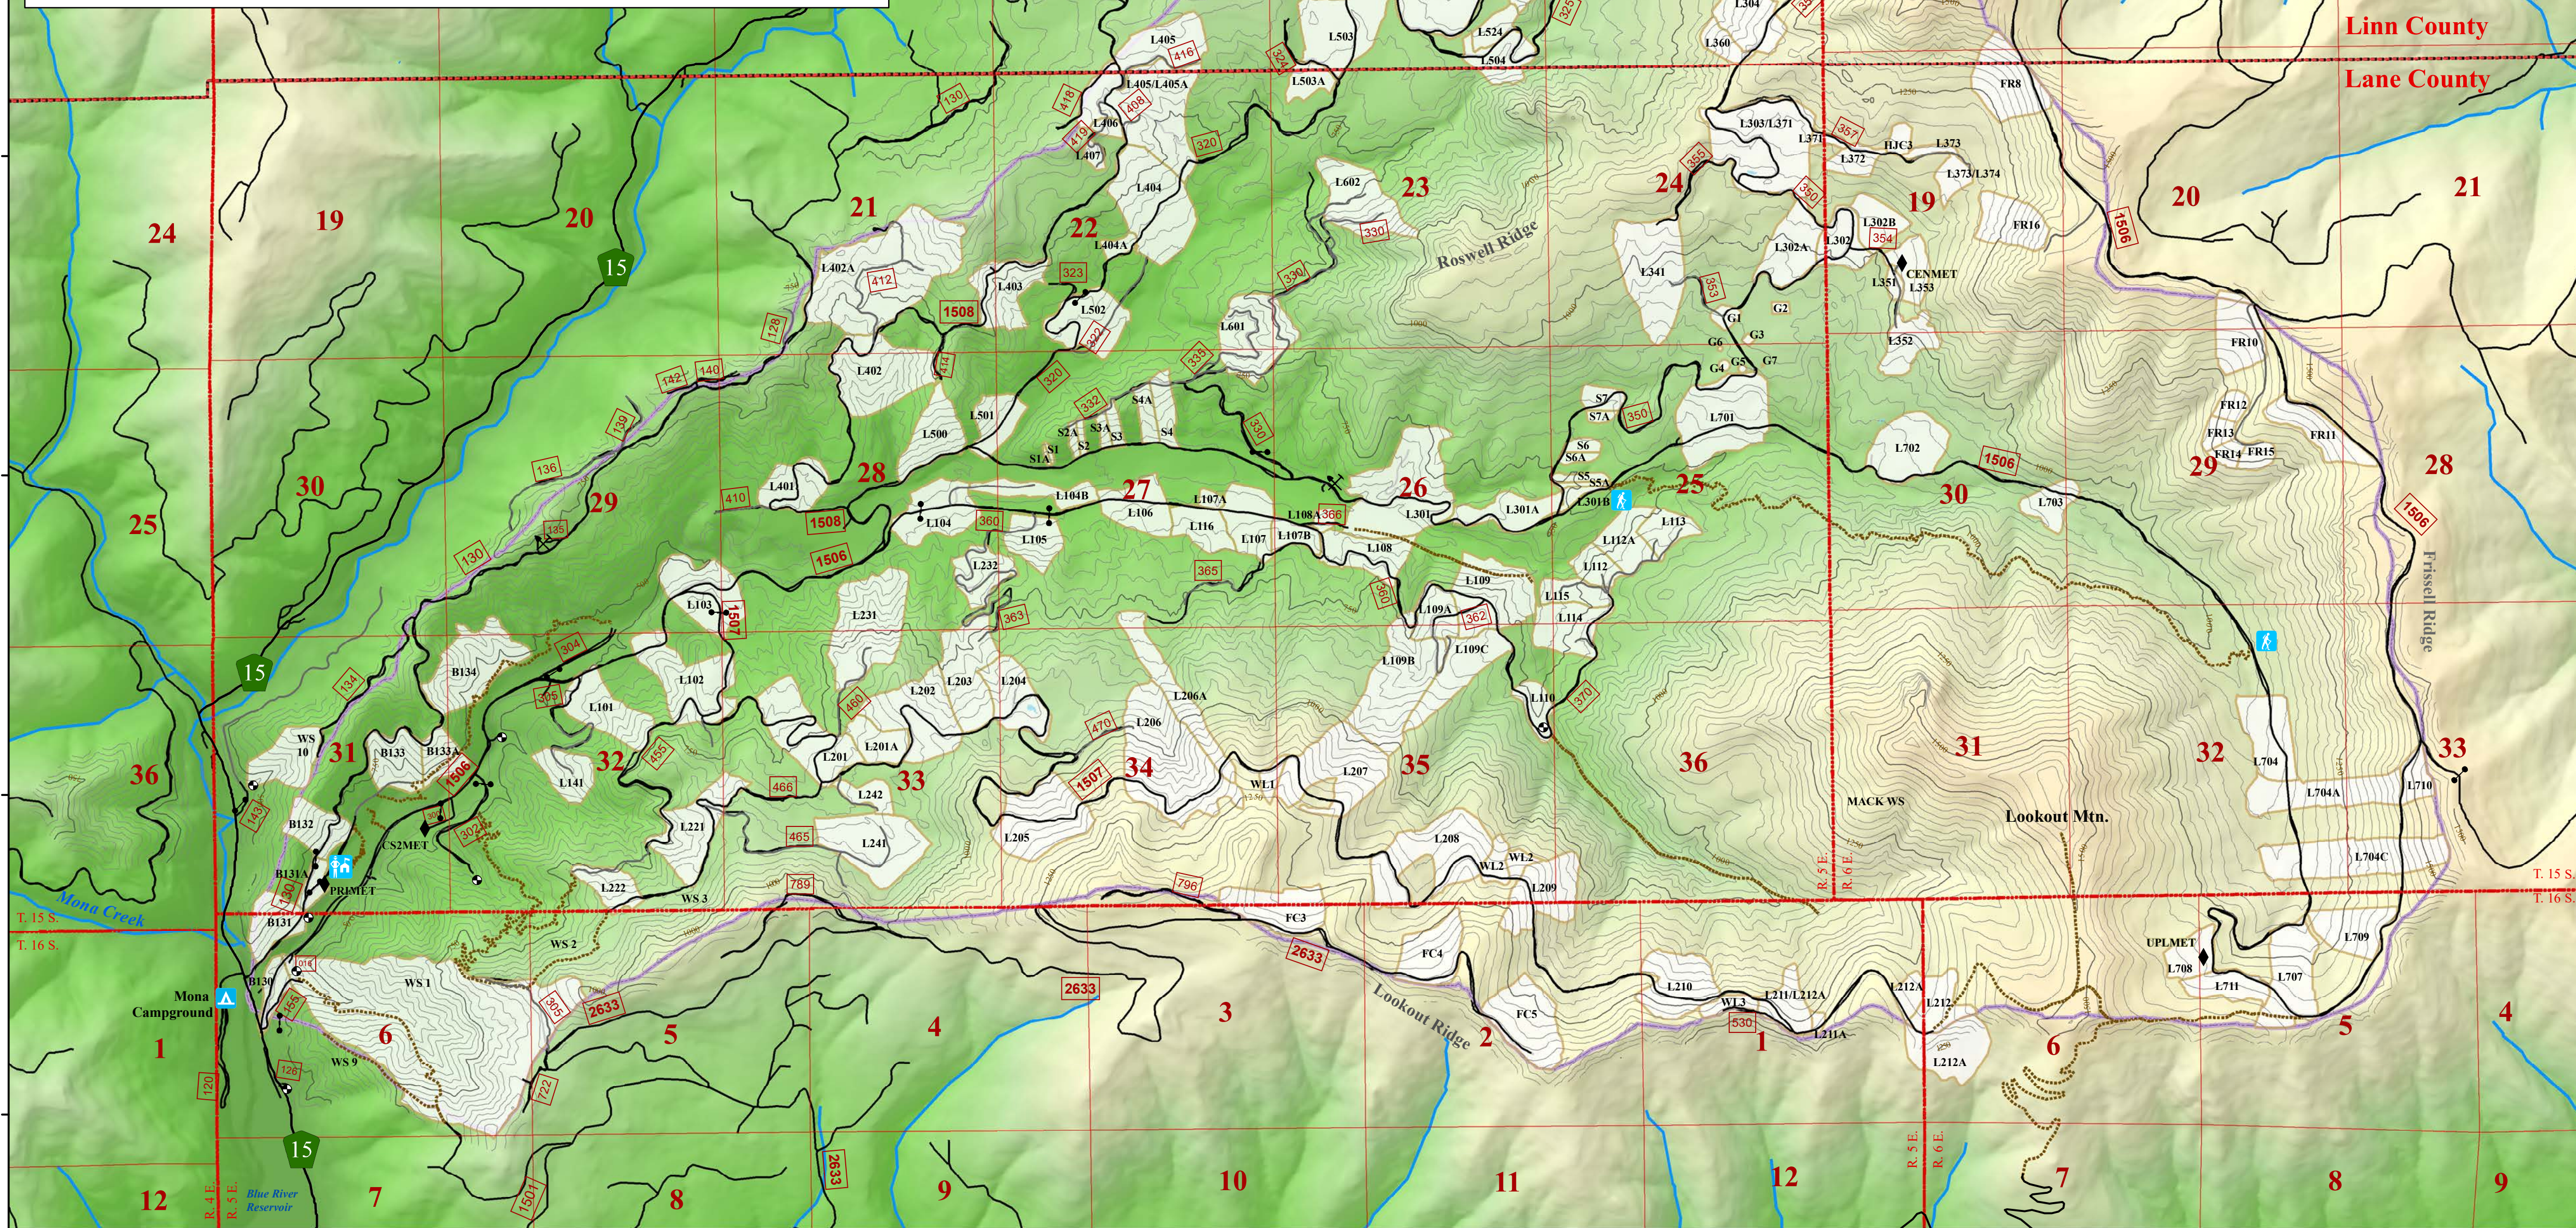

H.J. Andrews Experimental Forest

McKenzie River Ranger District
Willamette National Forest
Oregon

- Stream gauge
- Meteorological station
- Quarry
- Gate
- HJA boundary
- Headquarters
- Fire lookout
- Emergency shelter
- Campground
- Trailhead
- Ponds/reservoir
- Streams
- Section
- County line
- Road
- Abandoned road
- Trail
- Small watershed
- Timber harvest unit

Contour interval = 25 meters

Kilometers

Miles

OSU
Oregon State University

2011

1506 road connects to 15 road (not accessible in winter)

Linn County
Lane County

T. 15 S.
T. 16 S.

T. 15 S.
T. 16 S.

R. 5 E.
R. 6 E.

R. 5 E.
R. 6 E.