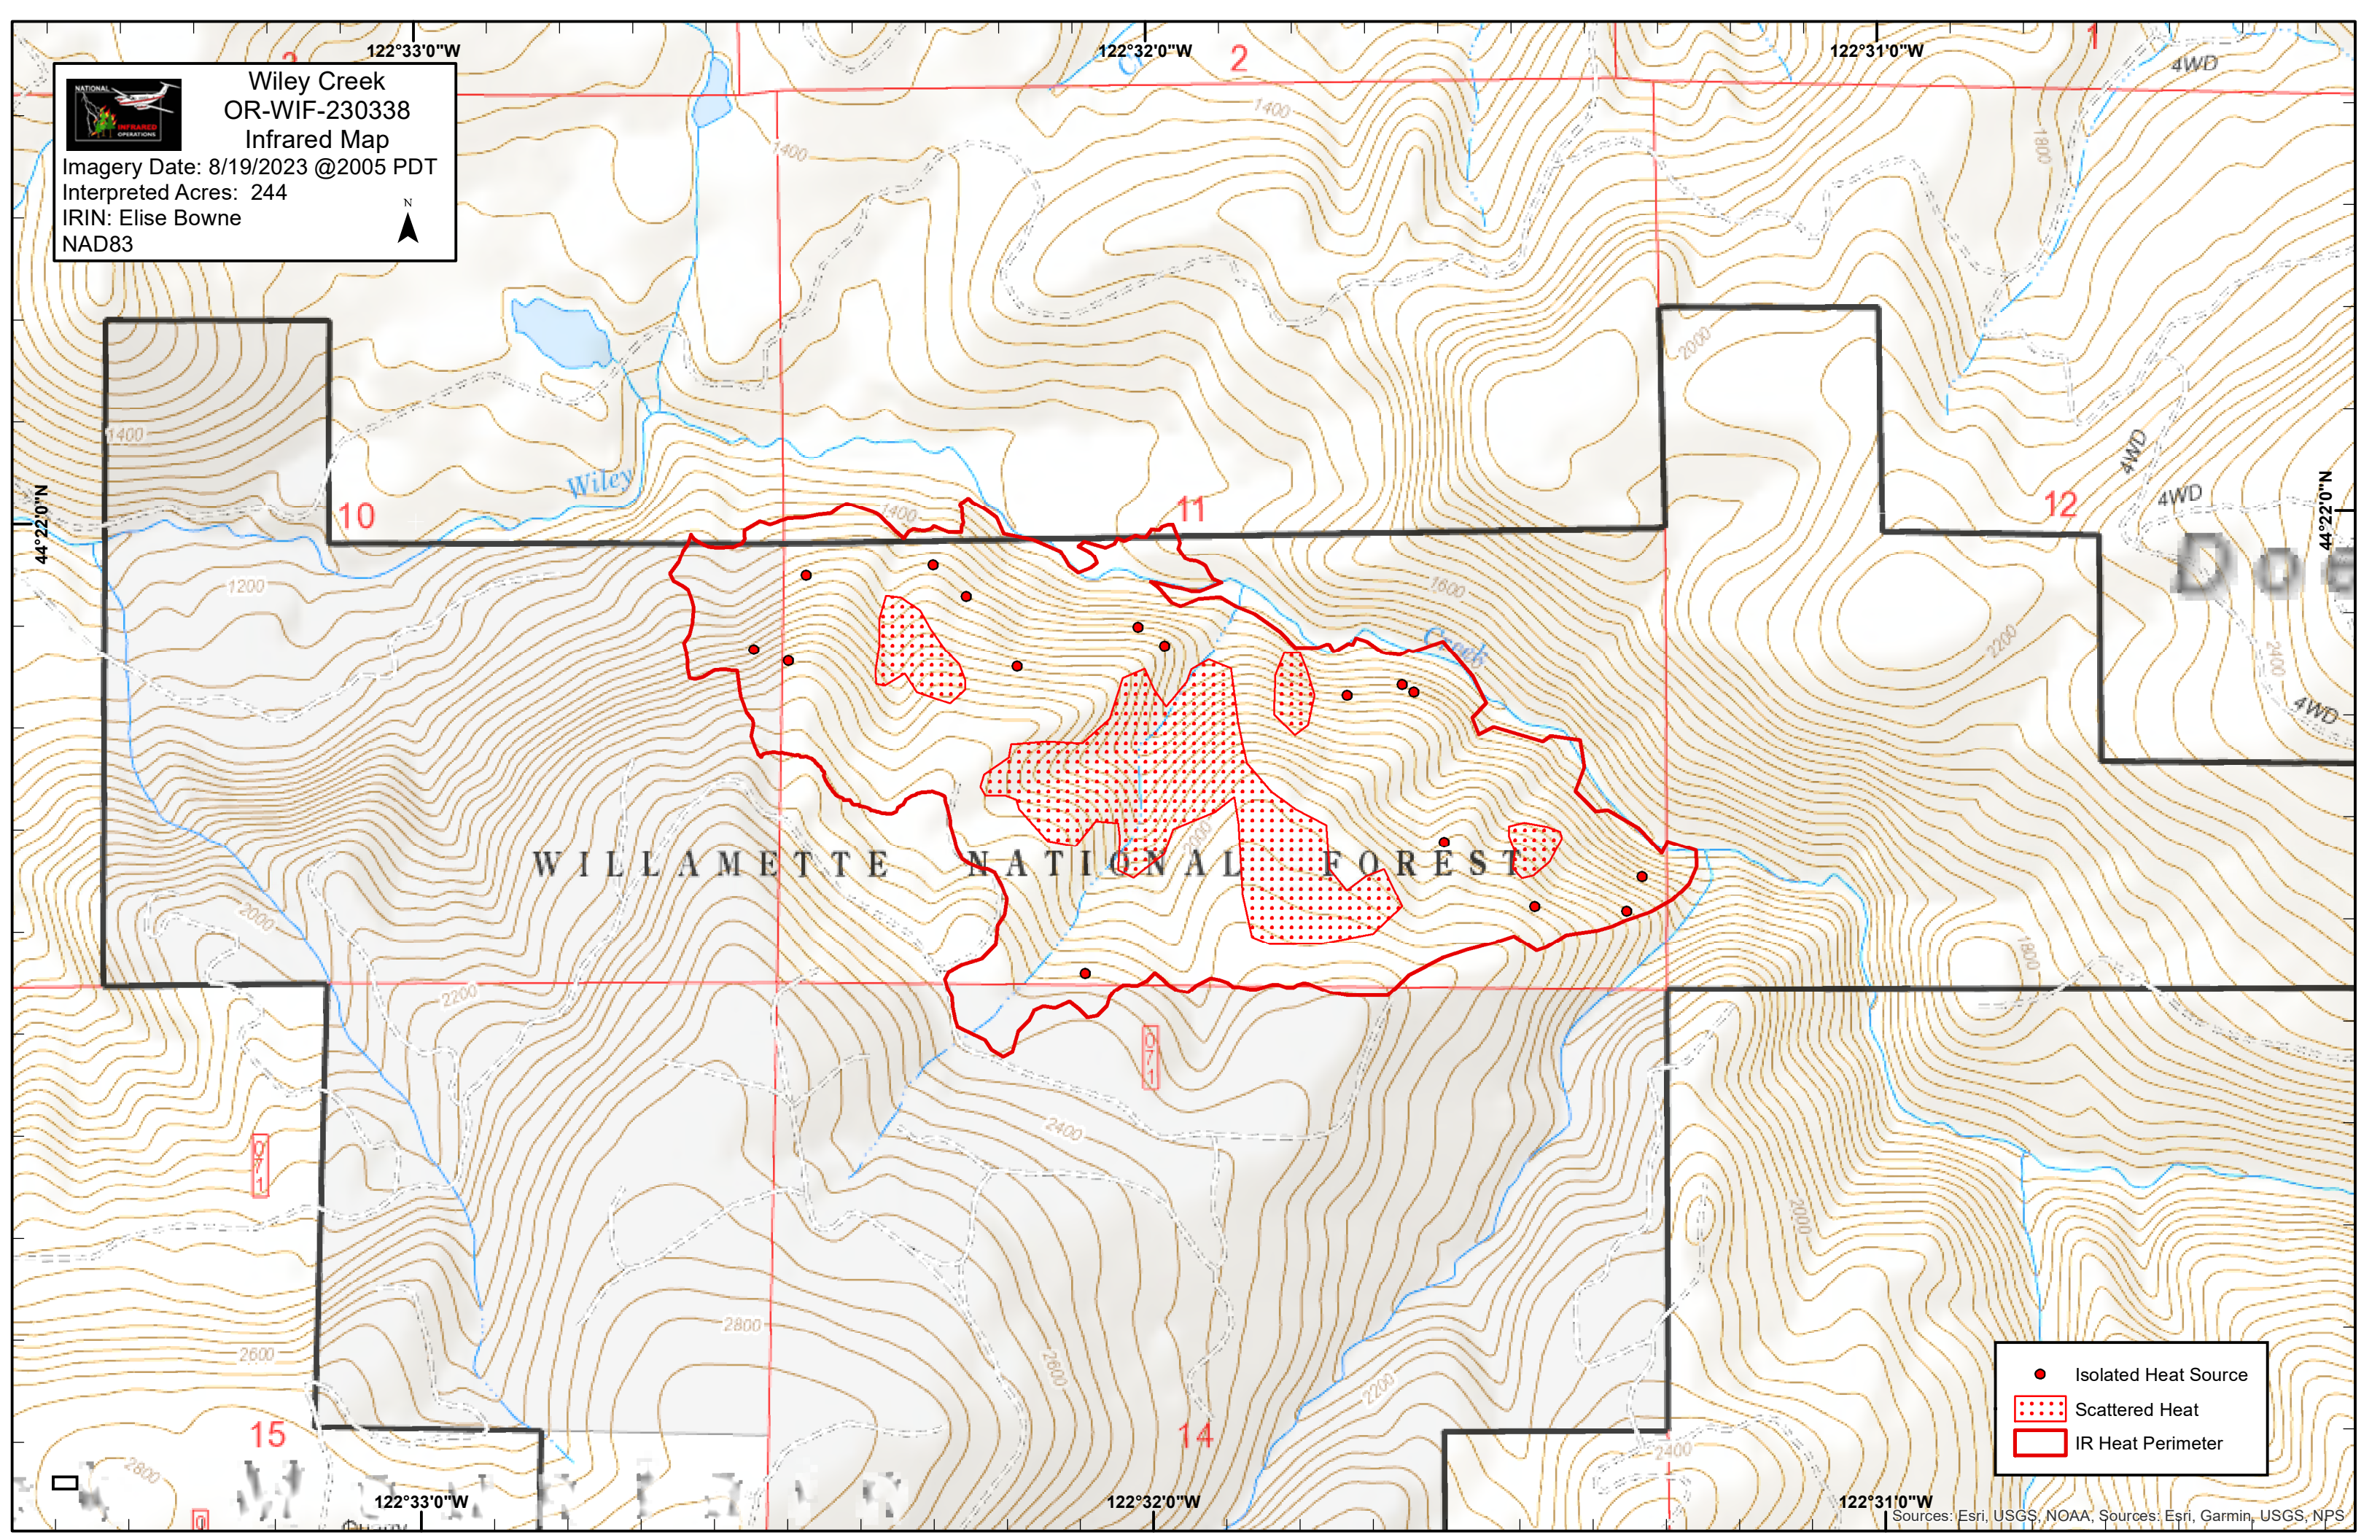

Wiley Creek  
OR-WIF-230338  
Infrared Map

Imagery Date: 8/19/2023 @2005 PDT  
Interpreted Acres: 244  
IRIN: Elise Bowne  
NAD83

- Isolated Heat Source
- Scattered Heat
- IR Heat Perimeter