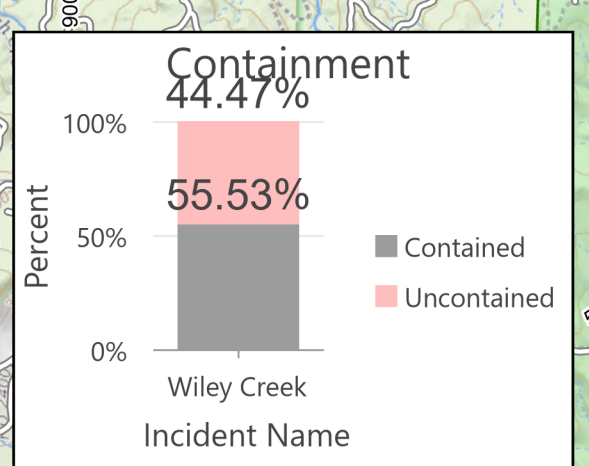

Planning

Wiley Creek
ORWIF-230338
August 20, 2023

245 acres at August 14, 2023 @ 2100

- Dip Site
- Helispot
- Helibase
- Division Break
- Incident Command Post
- Drop Point
- Closure
- Staging Area
- Lookout
- Hot Spot - Spot Fire
- Water Source
- Wildfire Daily Fire Perimeter
- Completed Dozer Line
- Completed Hand Line
- Completed Mixed Construction Line
- Completed Road as Line
- Access or Improved Road
- Escape Route
- Contained
- Uncontained
- Travel Route
- Highway
- Paved
- Mainline Rd
- All weather
- In UGB
- United States Forest Service
- Bureau of Land Management
- Oregon Parks and Rec Department
- City Limits
- Unimproved Rd

Point Type	Point Name	Latitude WGS84 DDM	Longitude WGS84 DDM
Closure		44° 22.310' N	122° 36.969' W
Dip Site	Pond Dip	44° 22.178' N	122° 32.790' W
Division Break		44° 21.643' N	122° 31.074' W
Division Break		44° 21.810' N	122° 32.664' W
Drop Point	DP 20	44° 21.725' N	122° 32.275' W
Drop Point	DP 30	44° 21.475' N	122° 32.050' W
Drop Point	DP 40	44° 21.524' N	122° 31.679' W
Drop Point	DP 1	44° 21.891' N	122° 34.268' W
Drop Point	DP 2	44° 22.357' N	122° 32.284' W
Helibase	Helibase	44° 22.070' N	122° 40.891' W
Helispot	H1 Alpha Helispot	44° 22.274' N	122° 32.402' W
Helispot	H2 Delta Helispot	44° 20.938' N	122° 32.235' W
Hot Spot - Spot Fire		44° 21.886' N	122° 31.677' W
Hot Spot - Spot Fire		44° 21.858' N	122° 31.576' W
Hot Spot - Spot Fire		44° 21.938' N	122° 31.926' W
Incident Command Post	ICP	44° 23.747' N	122° 43.500' W
Lookout	Alpha Lookout	44° 22.044' N	122° 31.527' W
Lookout	Delta Lookout	44° 21.613' N	122° 32.542' W
Lookout	Whiskey Butte Lookout	44° 22.486' N	122° 32.826' W
Staging Area	Heavy Staging	44° 22.161' N	122° 37.019' W
Staging Area	Bridge Staging	44° 21.986' N	122° 33.588' W
Staging Area	Delta Staging	44° 21.719' N	122° 32.647' W
Water Source		44° 21.888' N	122° 34.232' W
Water Source		44° 20.385' N	122° 32.096' W

Download Maps

SA Gray IMT
8/19/2023 1827
Acres from IR and GPS
North American 1983 Datum. LatLong Grid