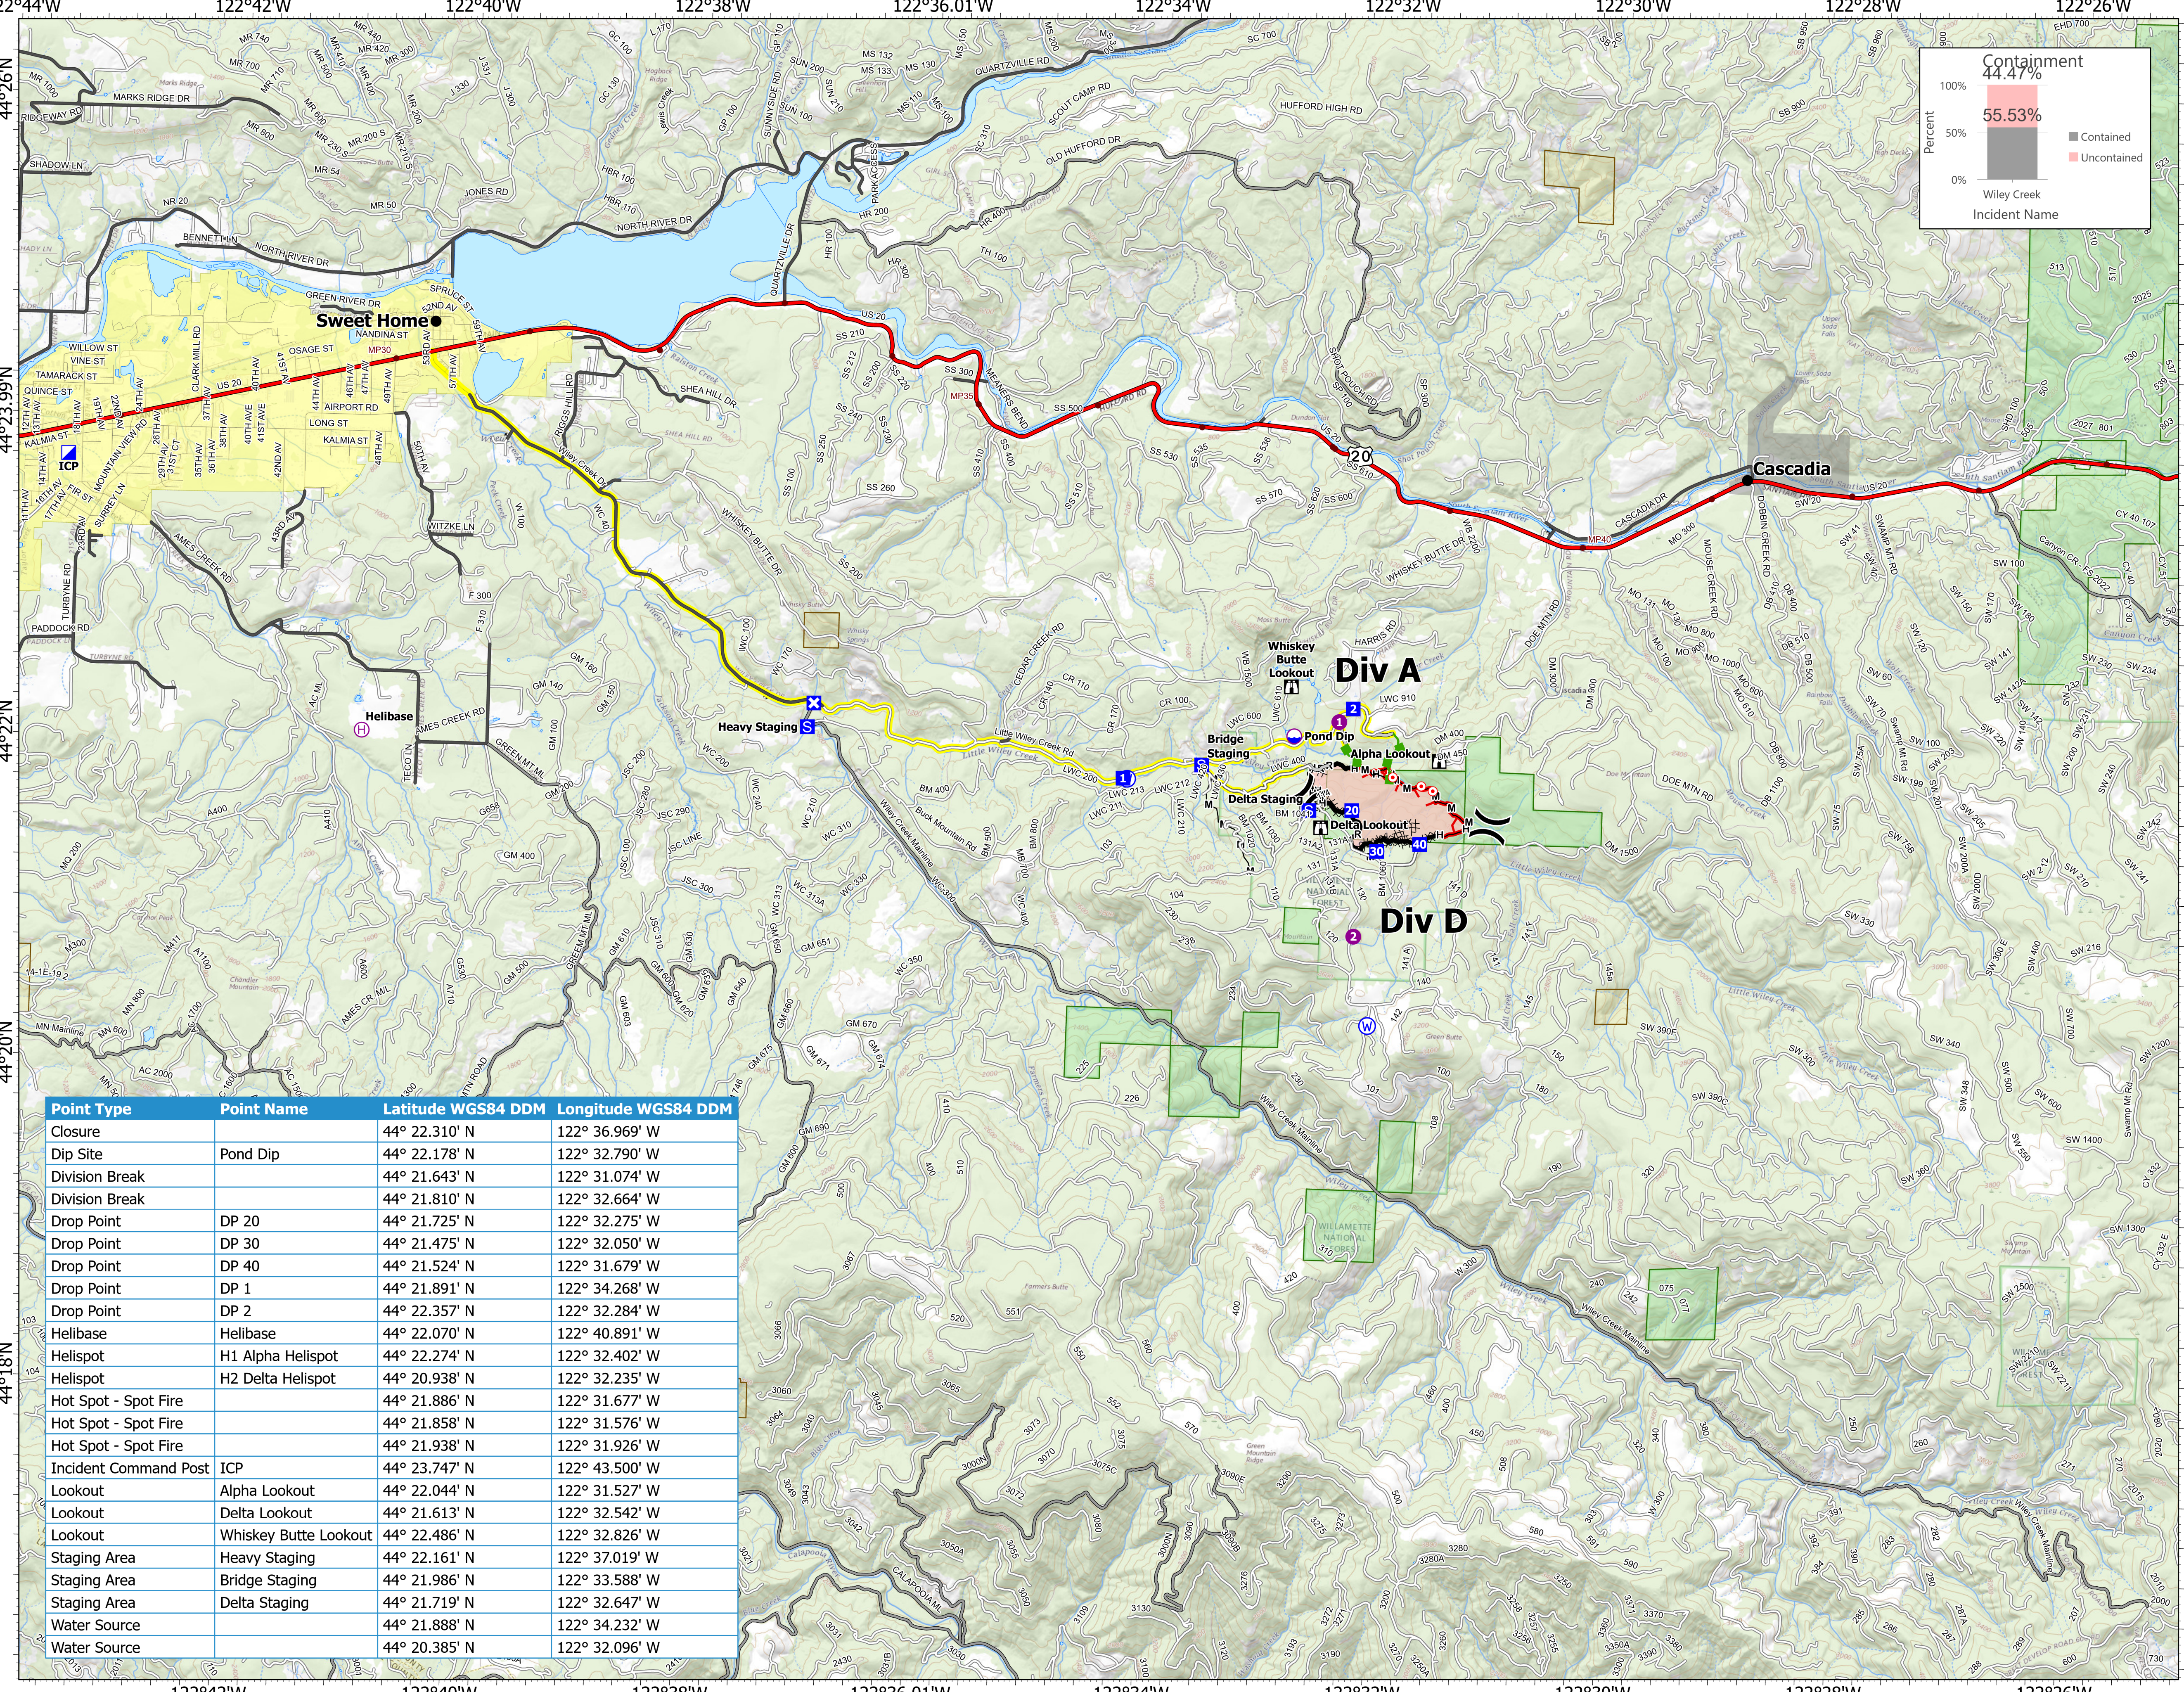

Planning

Wiley Creek
ORWIF-230338
August 20, 2023

245 acres at August 14, 2023 @ 2100

- Dip Site
- Helispot
- Helibase
- Division Break
- Incident Command Post
- Drop Point
- Closure
- Staging Area
- Lookout
- Hot Spot - Spot Fire
- Water Source
- Wildfire Daily Fire Perimeter
- Completed Dozer Line
- Completed Hand Line
- Completed Mixed Construction Line
- Completed Road as Line
- Access or Improved Road
- Escape Route
- Contained
- Uncontained
- Travel Route
- Highway
- Paved
- Mainline Rd
- All weather
- In UGB
- United States Forest Service
- Bureau of Land Management
- Oregon Parks and Rec Department
- City Limits
- Unimproved Rd

Point Type	Point Name	Latitude WGS84 DDM	Longitude WGS84 DDM
Closure		44° 22.310' N	122° 36.969' W
Dip Site	Pond Dip	44° 22.178' N	122° 32.790' W
Division Break		44° 21.643' N	122° 31.074' W
Division Break		44° 21.810' N	122° 32.664' W
Drop Point	DP 20	44° 21.725' N	122° 32.275' W
Drop Point	DP 30	44° 21.475' N	122° 32.050' W
Drop Point	DP 40	44° 21.524' N	122° 31.679' W
Drop Point	DP 1	44° 21.891' N	122° 34.268' W
Drop Point	DP 2	44° 22.357' N	122° 32.284' W
Helibase	Helibase	44° 22.070' N	122° 40.891' W
Helispot	H1 Alpha Helispot	44° 22.274' N	122° 32.402' W
Helispot	H2 Delta Helispot	44° 20.938' N	122° 32.235' W
Hot Spot - Spot Fire		44° 21.886' N	122° 31.677' W
Hot Spot - Spot Fire		44° 21.858' N	122° 31.576' W
Hot Spot - Spot Fire		44° 21.938' N	122° 31.926' W
Incident Command Post	ICP	44° 23.747' N	122° 43.500' W
Lookout	Alpha Lookout	44° 22.044' N	122° 31.527' W
Lookout	Delta Lookout	44° 21.613' N	122° 32.542' W
Lookout	Whiskey Butte Lookout	44° 22.486' N	122° 32.826' W
Staging Area	Heavy Staging	44° 22.161' N	122° 37.019' W
Staging Area	Bridge Staging	44° 21.986' N	122° 33.588' W
Staging Area	Delta Staging	44° 21.719' N	122° 32.647' W
Water Source		44° 21.888' N	122° 34.232' W
Water Source		44° 20.385' N	122° 32.096' W

Download Maps

SA Gray IMT
8/19/2023 1827
Acres from IR and GPS
North American 1983 Datum. LatLong Grid