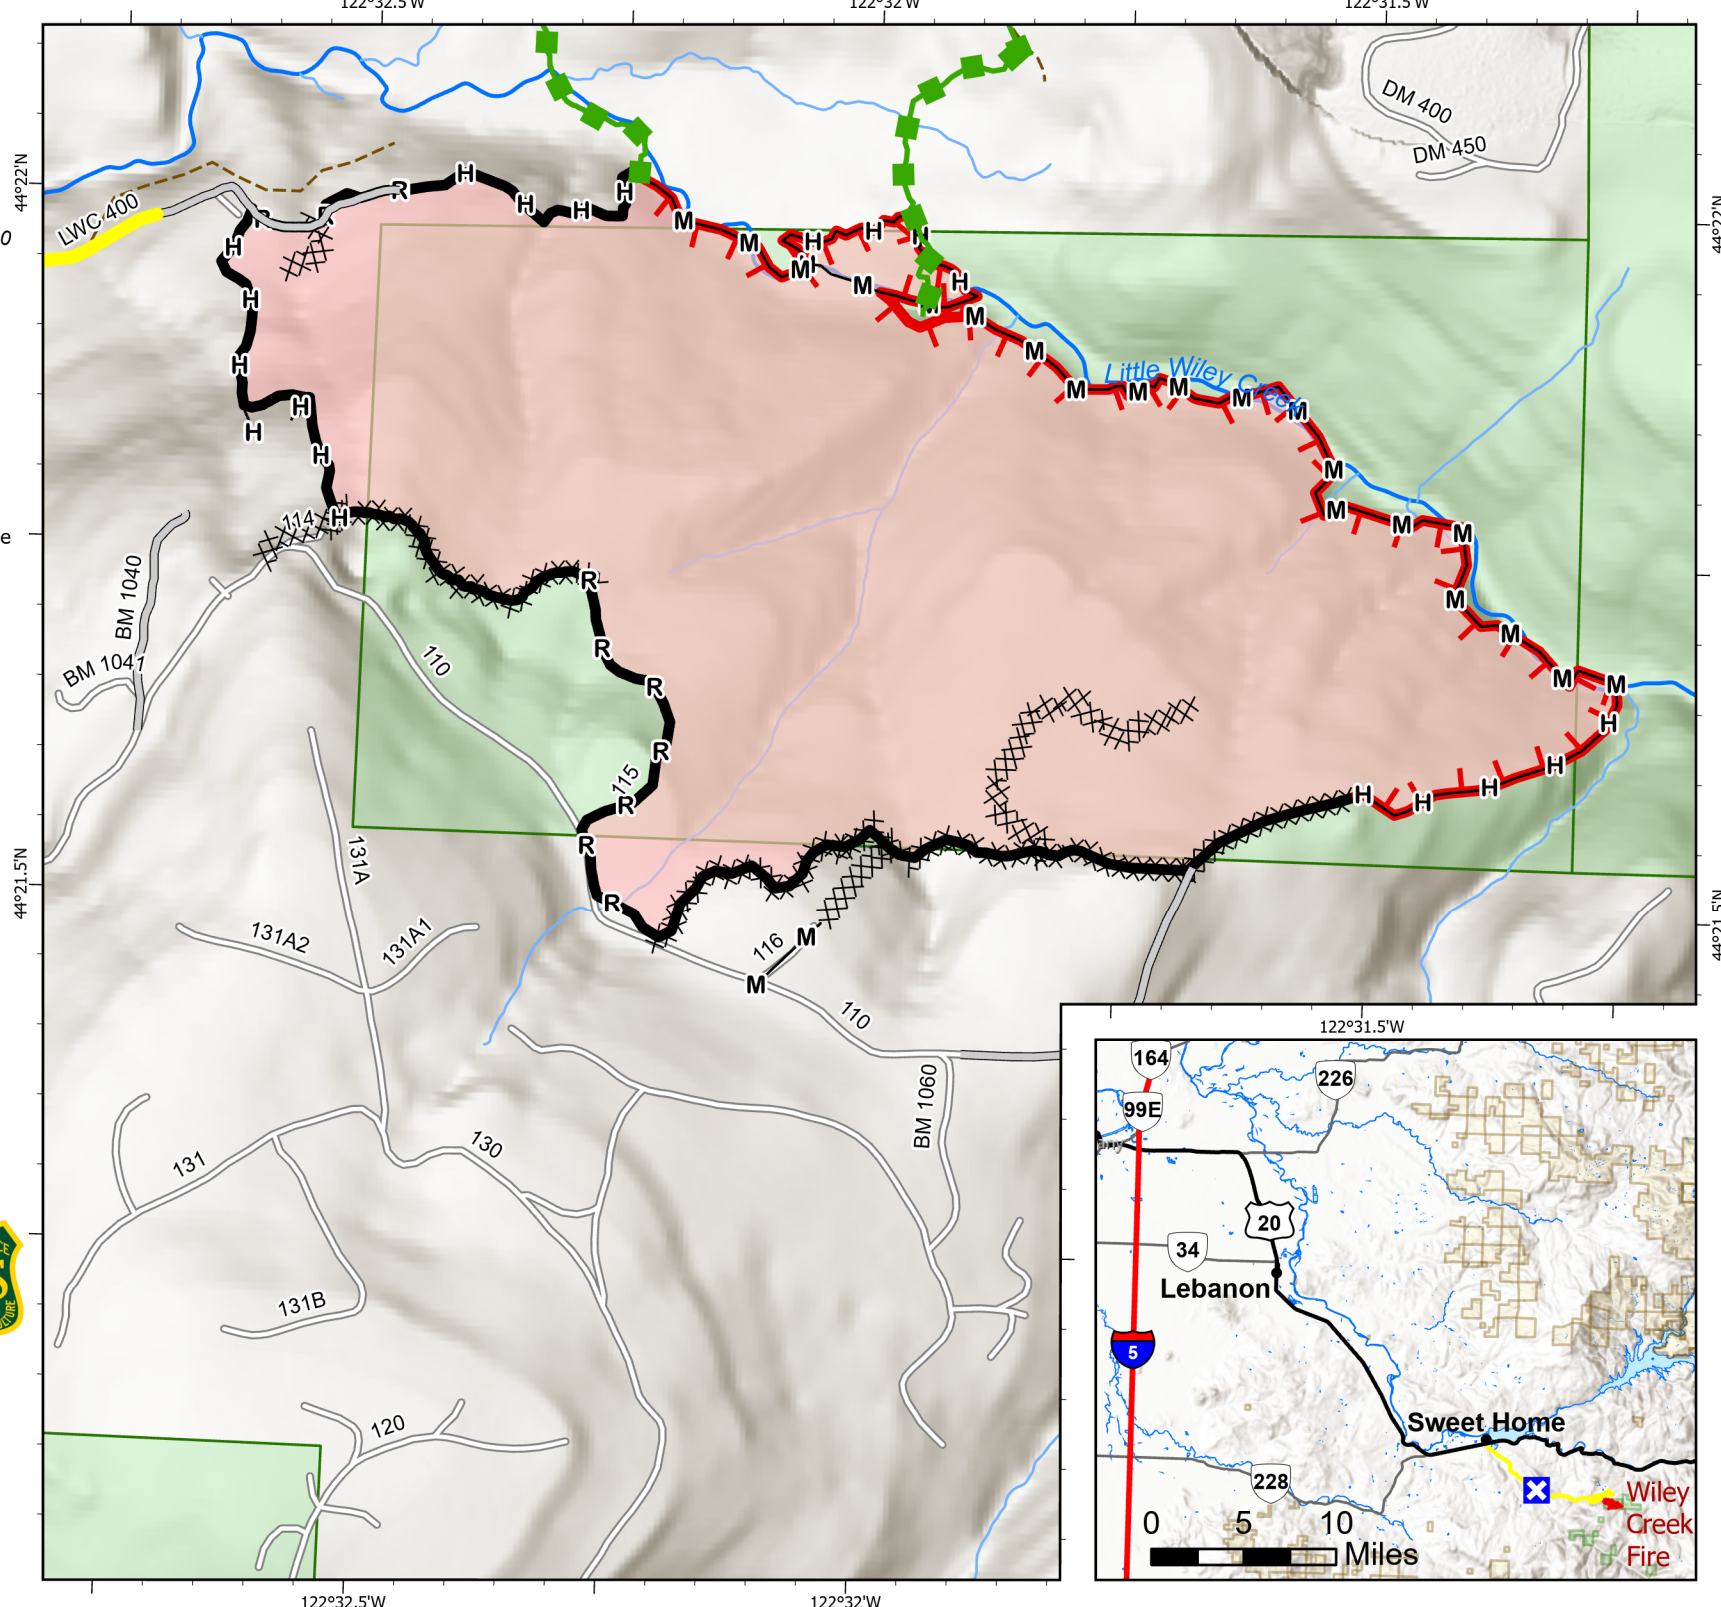

# Information

Wiley Creek  
ORWIF-230338  
August 20, 2023

245 acres at August 14, 2023 @ 2100

- Closure
- Wildfire Daily Fire Perimeter
- Completed Dozer Line
- Completed Hand Line
- Completed Mixed Construction Line
- Completed Road as Line
- Access or Improved Road
- Escape Route
- Contained
- Uncontained
- Travel Route
- Roads
  - All weather
  - Dirt
  - United States Forest Service

8/19/2023 007  
Acres from IR and GPS  
North American 1983 Datum, LatLong Grid