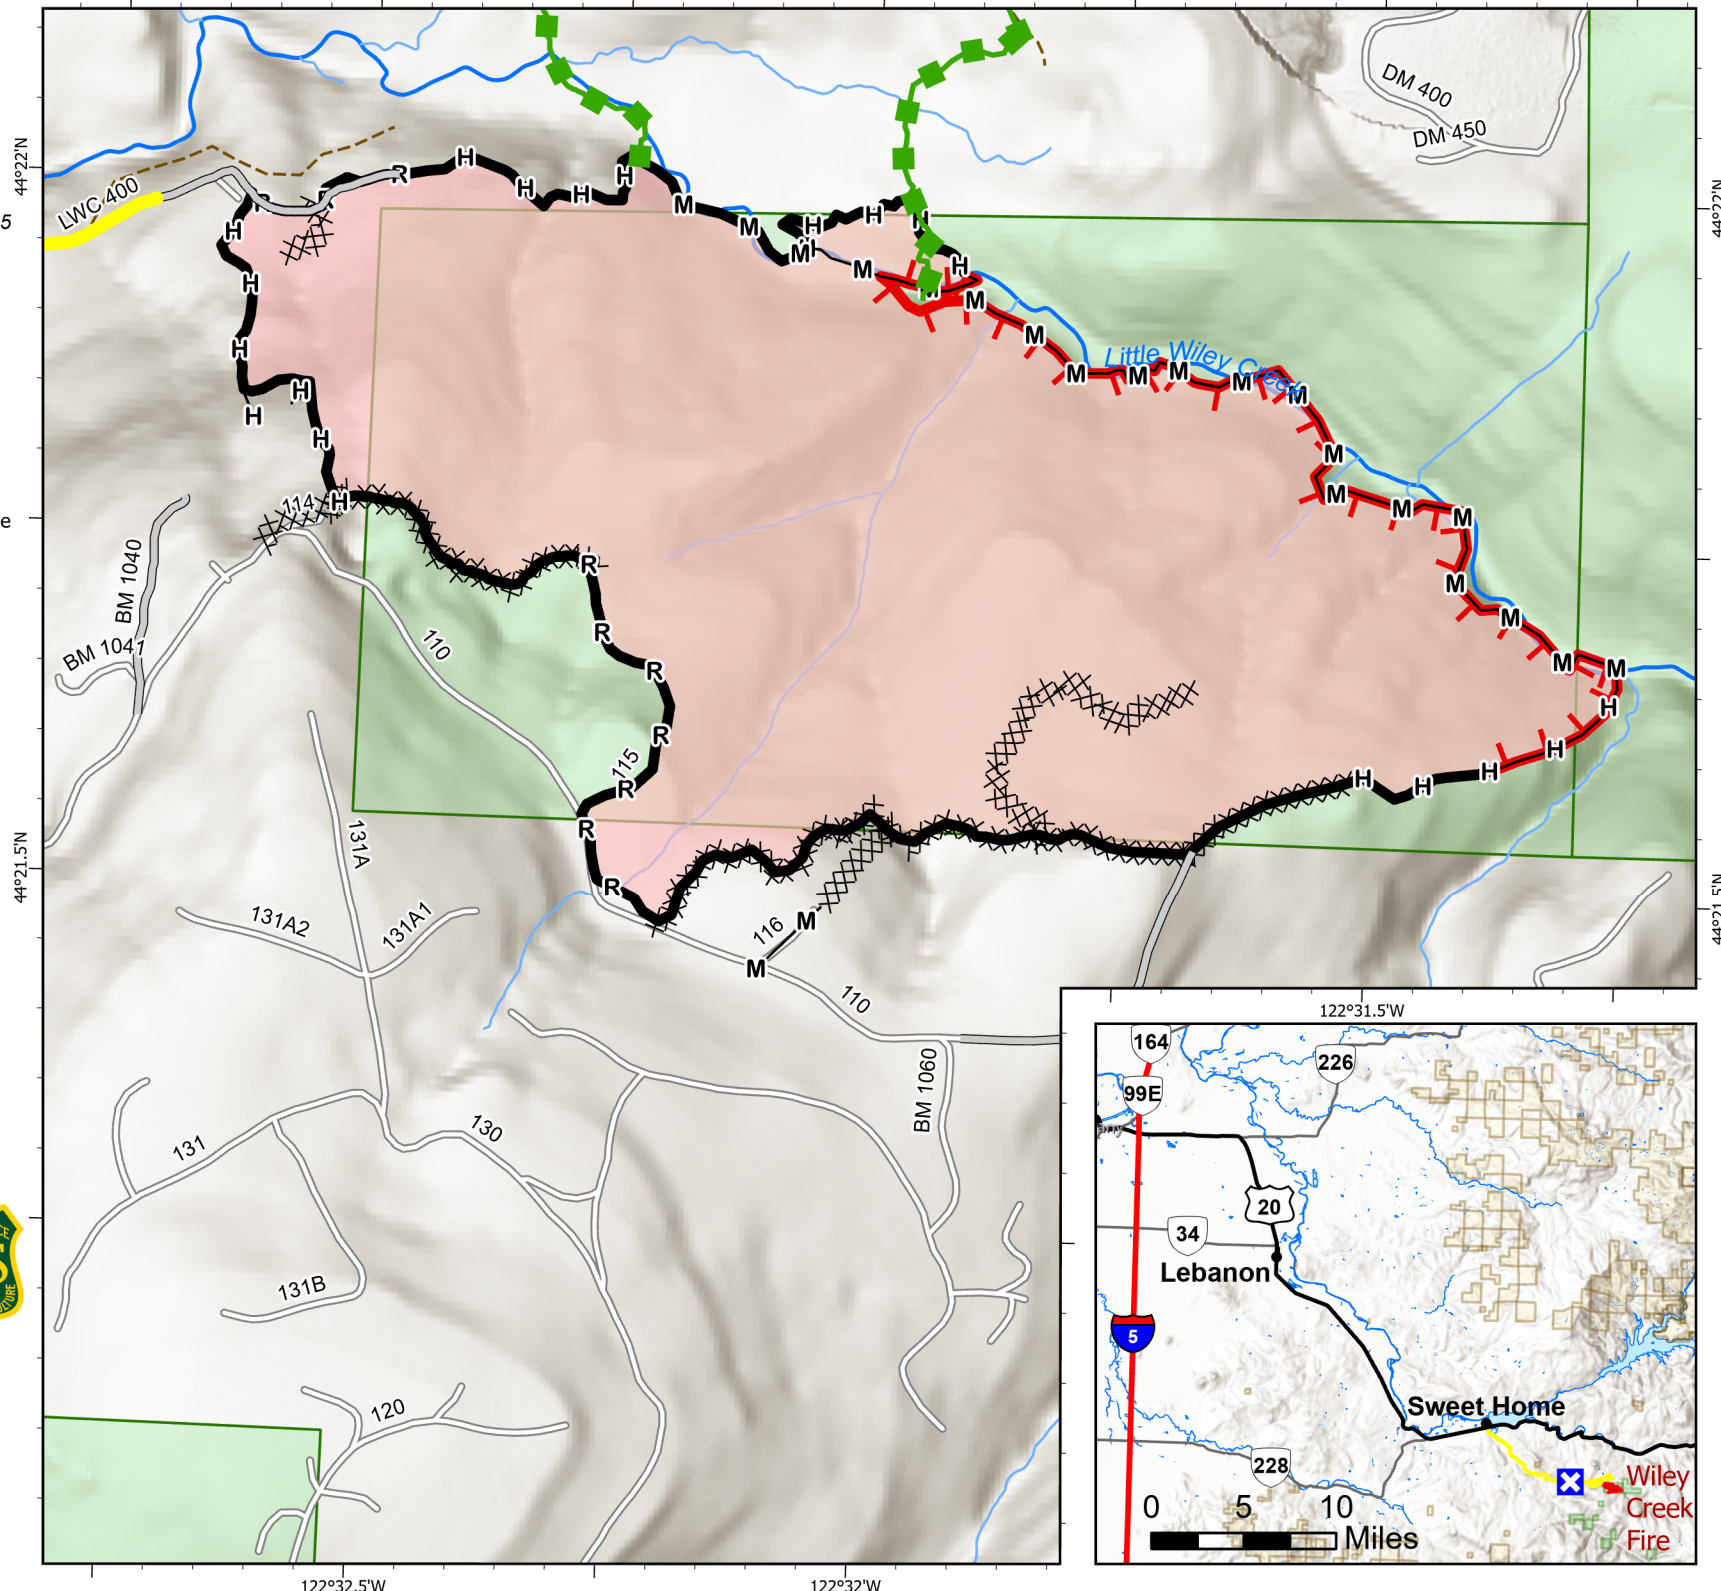

Information

Wiley Creek
 ORWIF-230338
 August 22, 2023

245 acres at August 19, 2023 @ 2005

- Closure
- Wildfire Daily Fire Perimeter
- Completed Dozer Line
- Completed Hand Line
- Completed Mixed Construction Line
- Completed Road as Line
- Access or Improved Road
- Escape Route
- Contained
- Uncontained
- Travel Route
- Roads
 - All weather
 - Dirt
 - United States Forest Service

8/21/2023 1938
 Acres from IR and GPS
 North American 1983 Datum. LatLong Grid