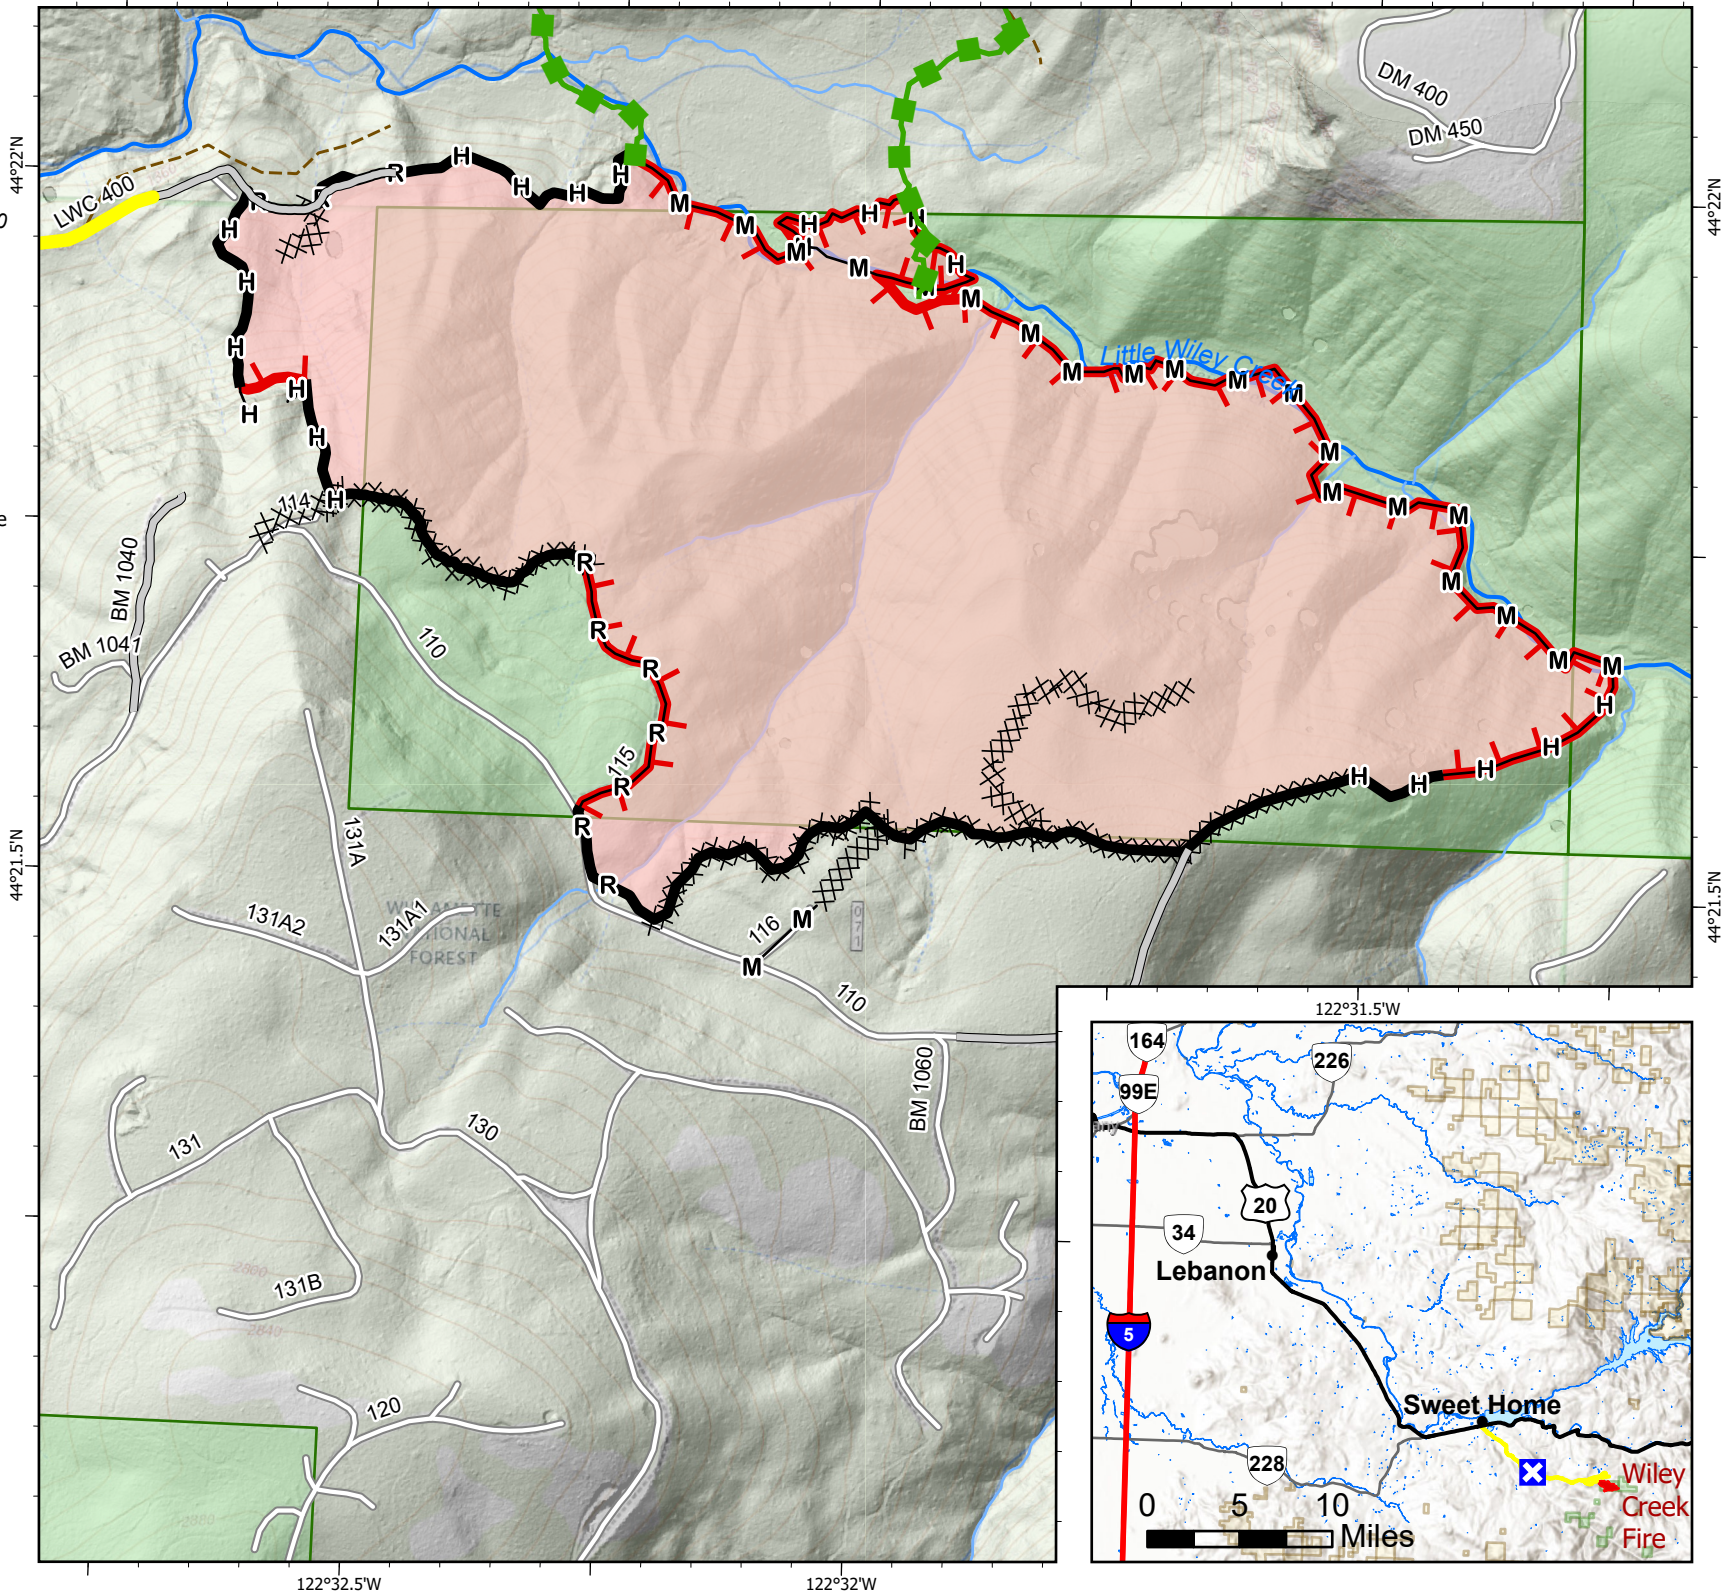

Information

Wiley Creek
ORWIF-230338

245 acres at August 14, 2023 @ 2100

- Closure
- Wildfire Daily Fire Perimeter
- Completed Dozer Line
- Completed Hand Line
- Completed Mixed Construction Line
- Completed Road as Line
- Access or Improved Road
- Escape Route
- Contained
- Uncontained
- Travel Route
- Roads
 - All weather
 - Dirt
 - United States Forest Service

08/17/2023 2101
Acres from IR and GPS
North American 1983 Datum, LatLong Grid