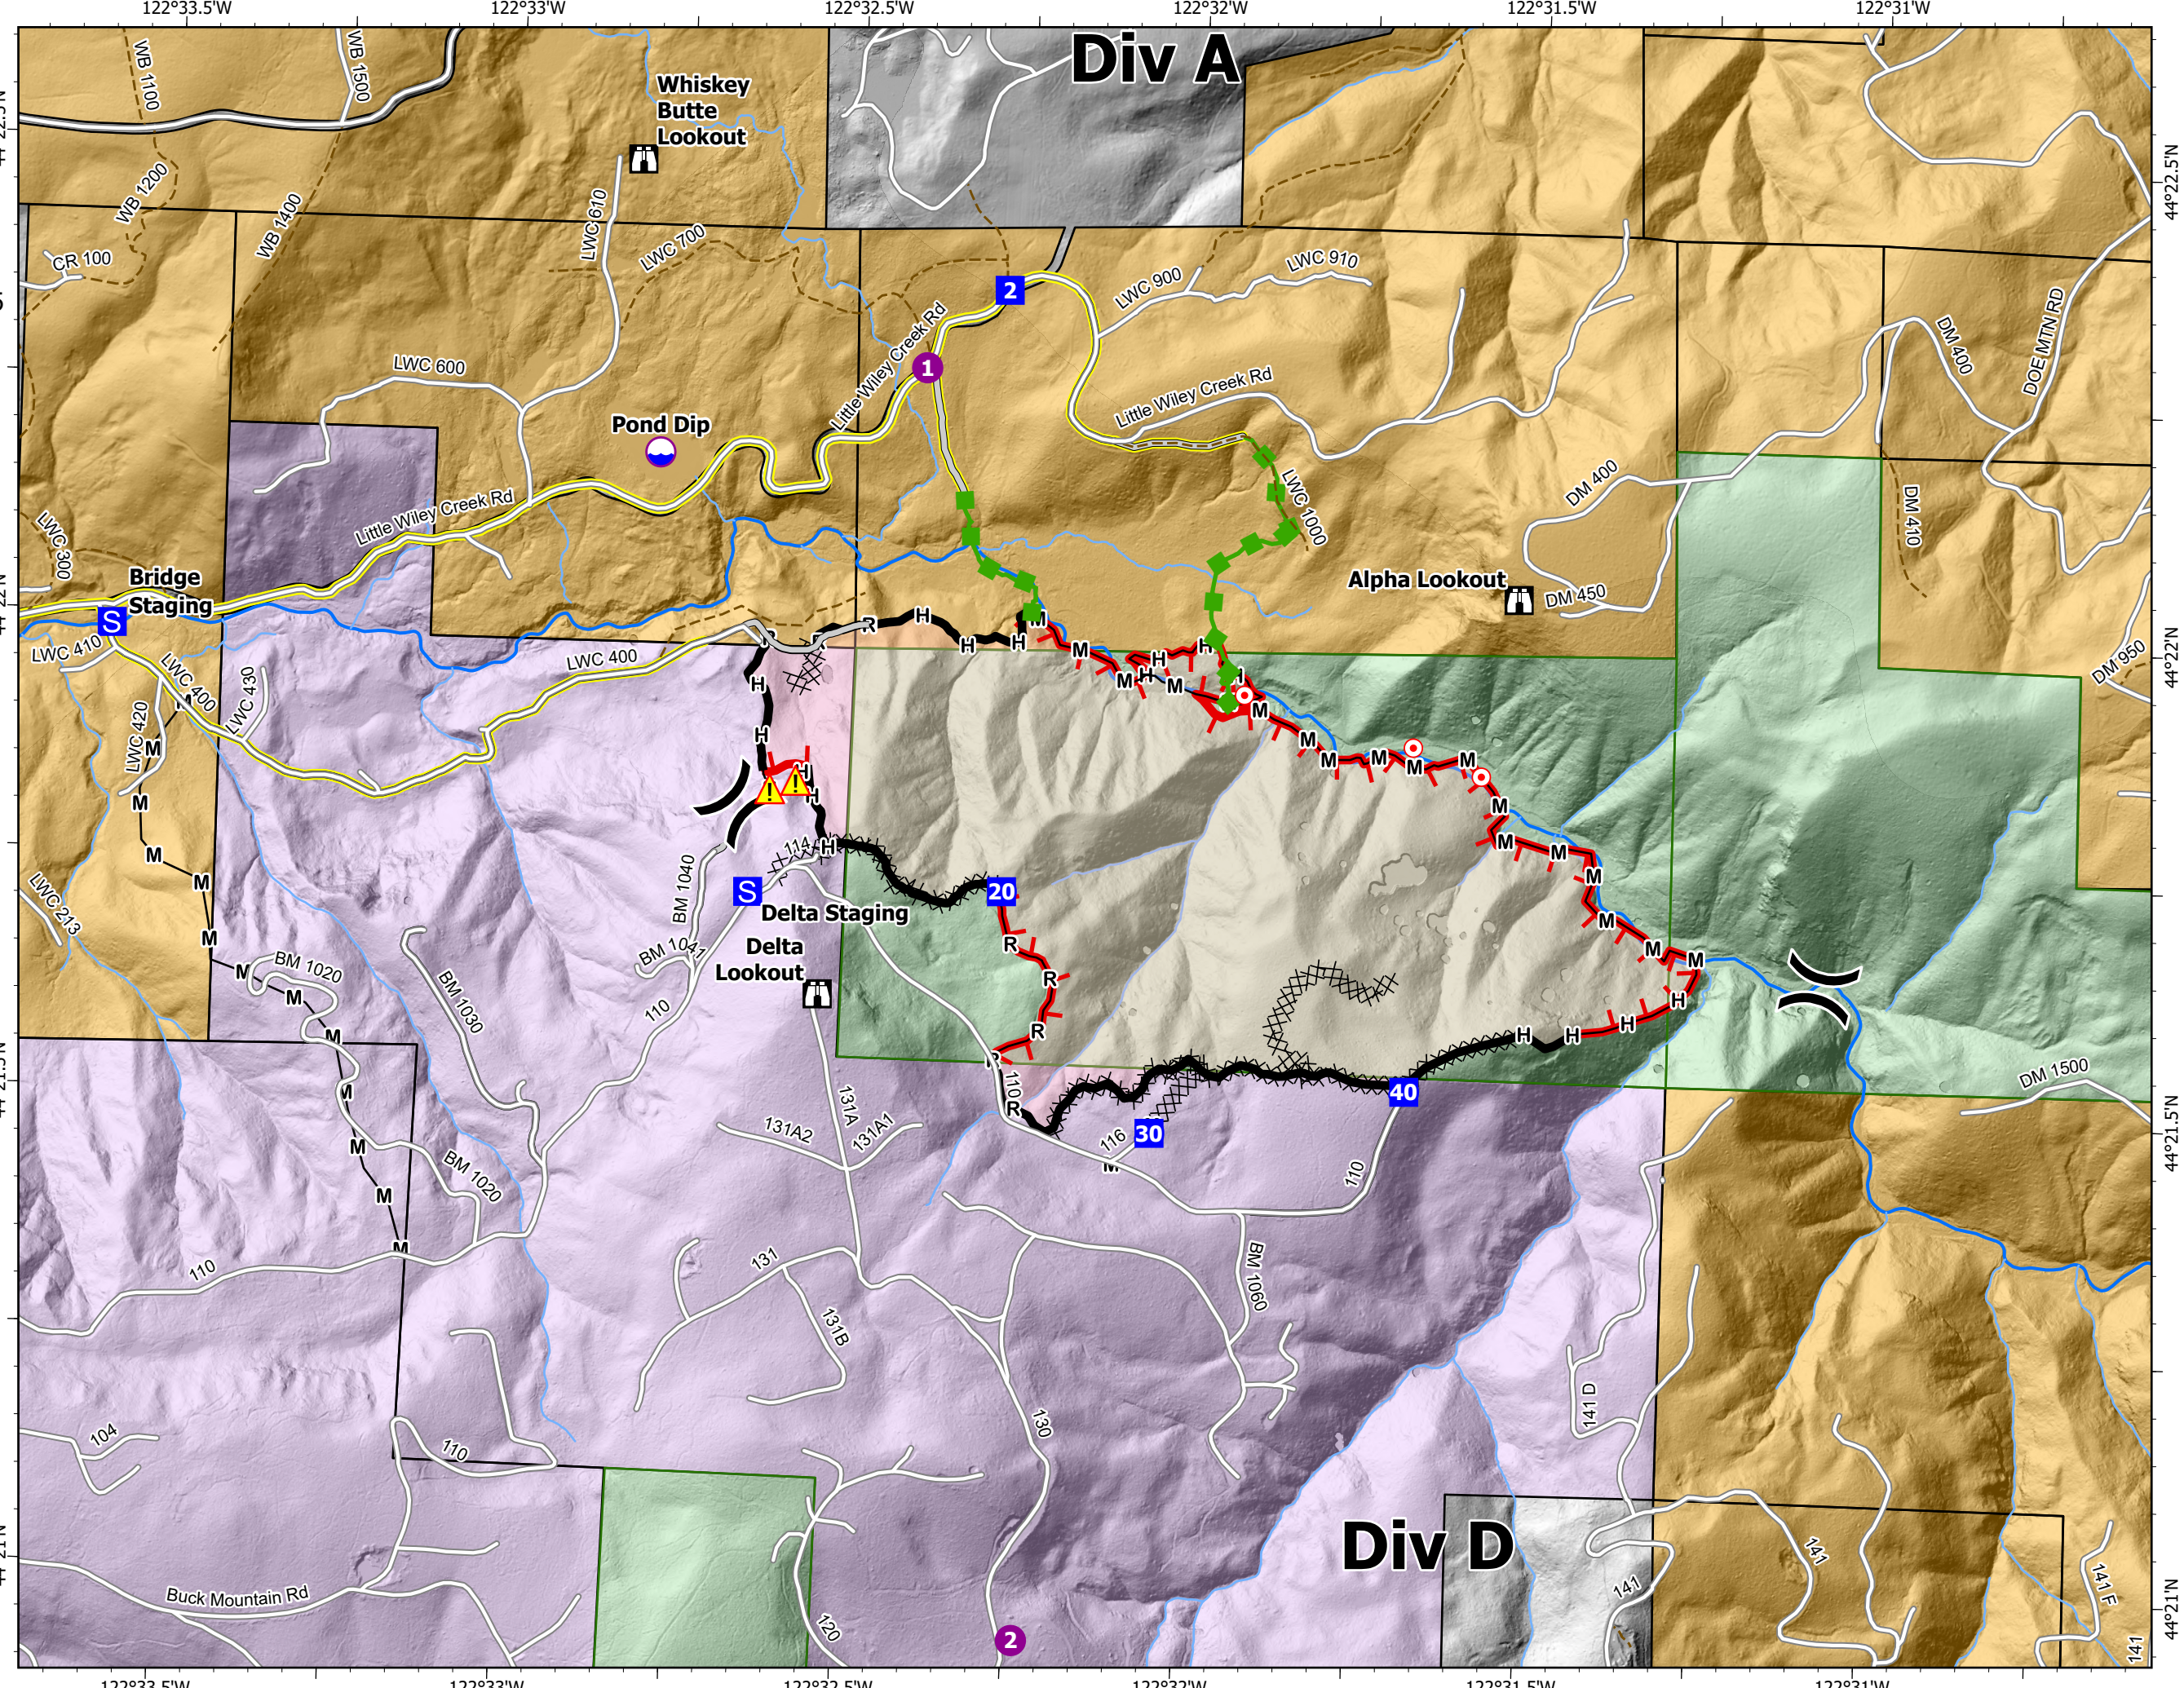

# Operations

Wiley Creek  
ORWIF-230338

245 acres at August 14, 2023 @ 2100

- Dip Site
- Helispot
- Division Break
- Drop Point
- Staging Area
- Lookout
- Hot Spot - Spot Fire
- Hazard
- Wildfire Daily Fire Perimeter
- Completed Dozer Line
- Completed Hand Line
- Completed Mixed Construction Line
- Completed Road as Line
- Access or Improved Road
- Escape Route
- Contained
- Uncontained
- Travel Route
- All weather
- Dirt
- United States Forest Service
- Giustina Resources LTD PTN
- Timber Service CO Inc

Download Maps