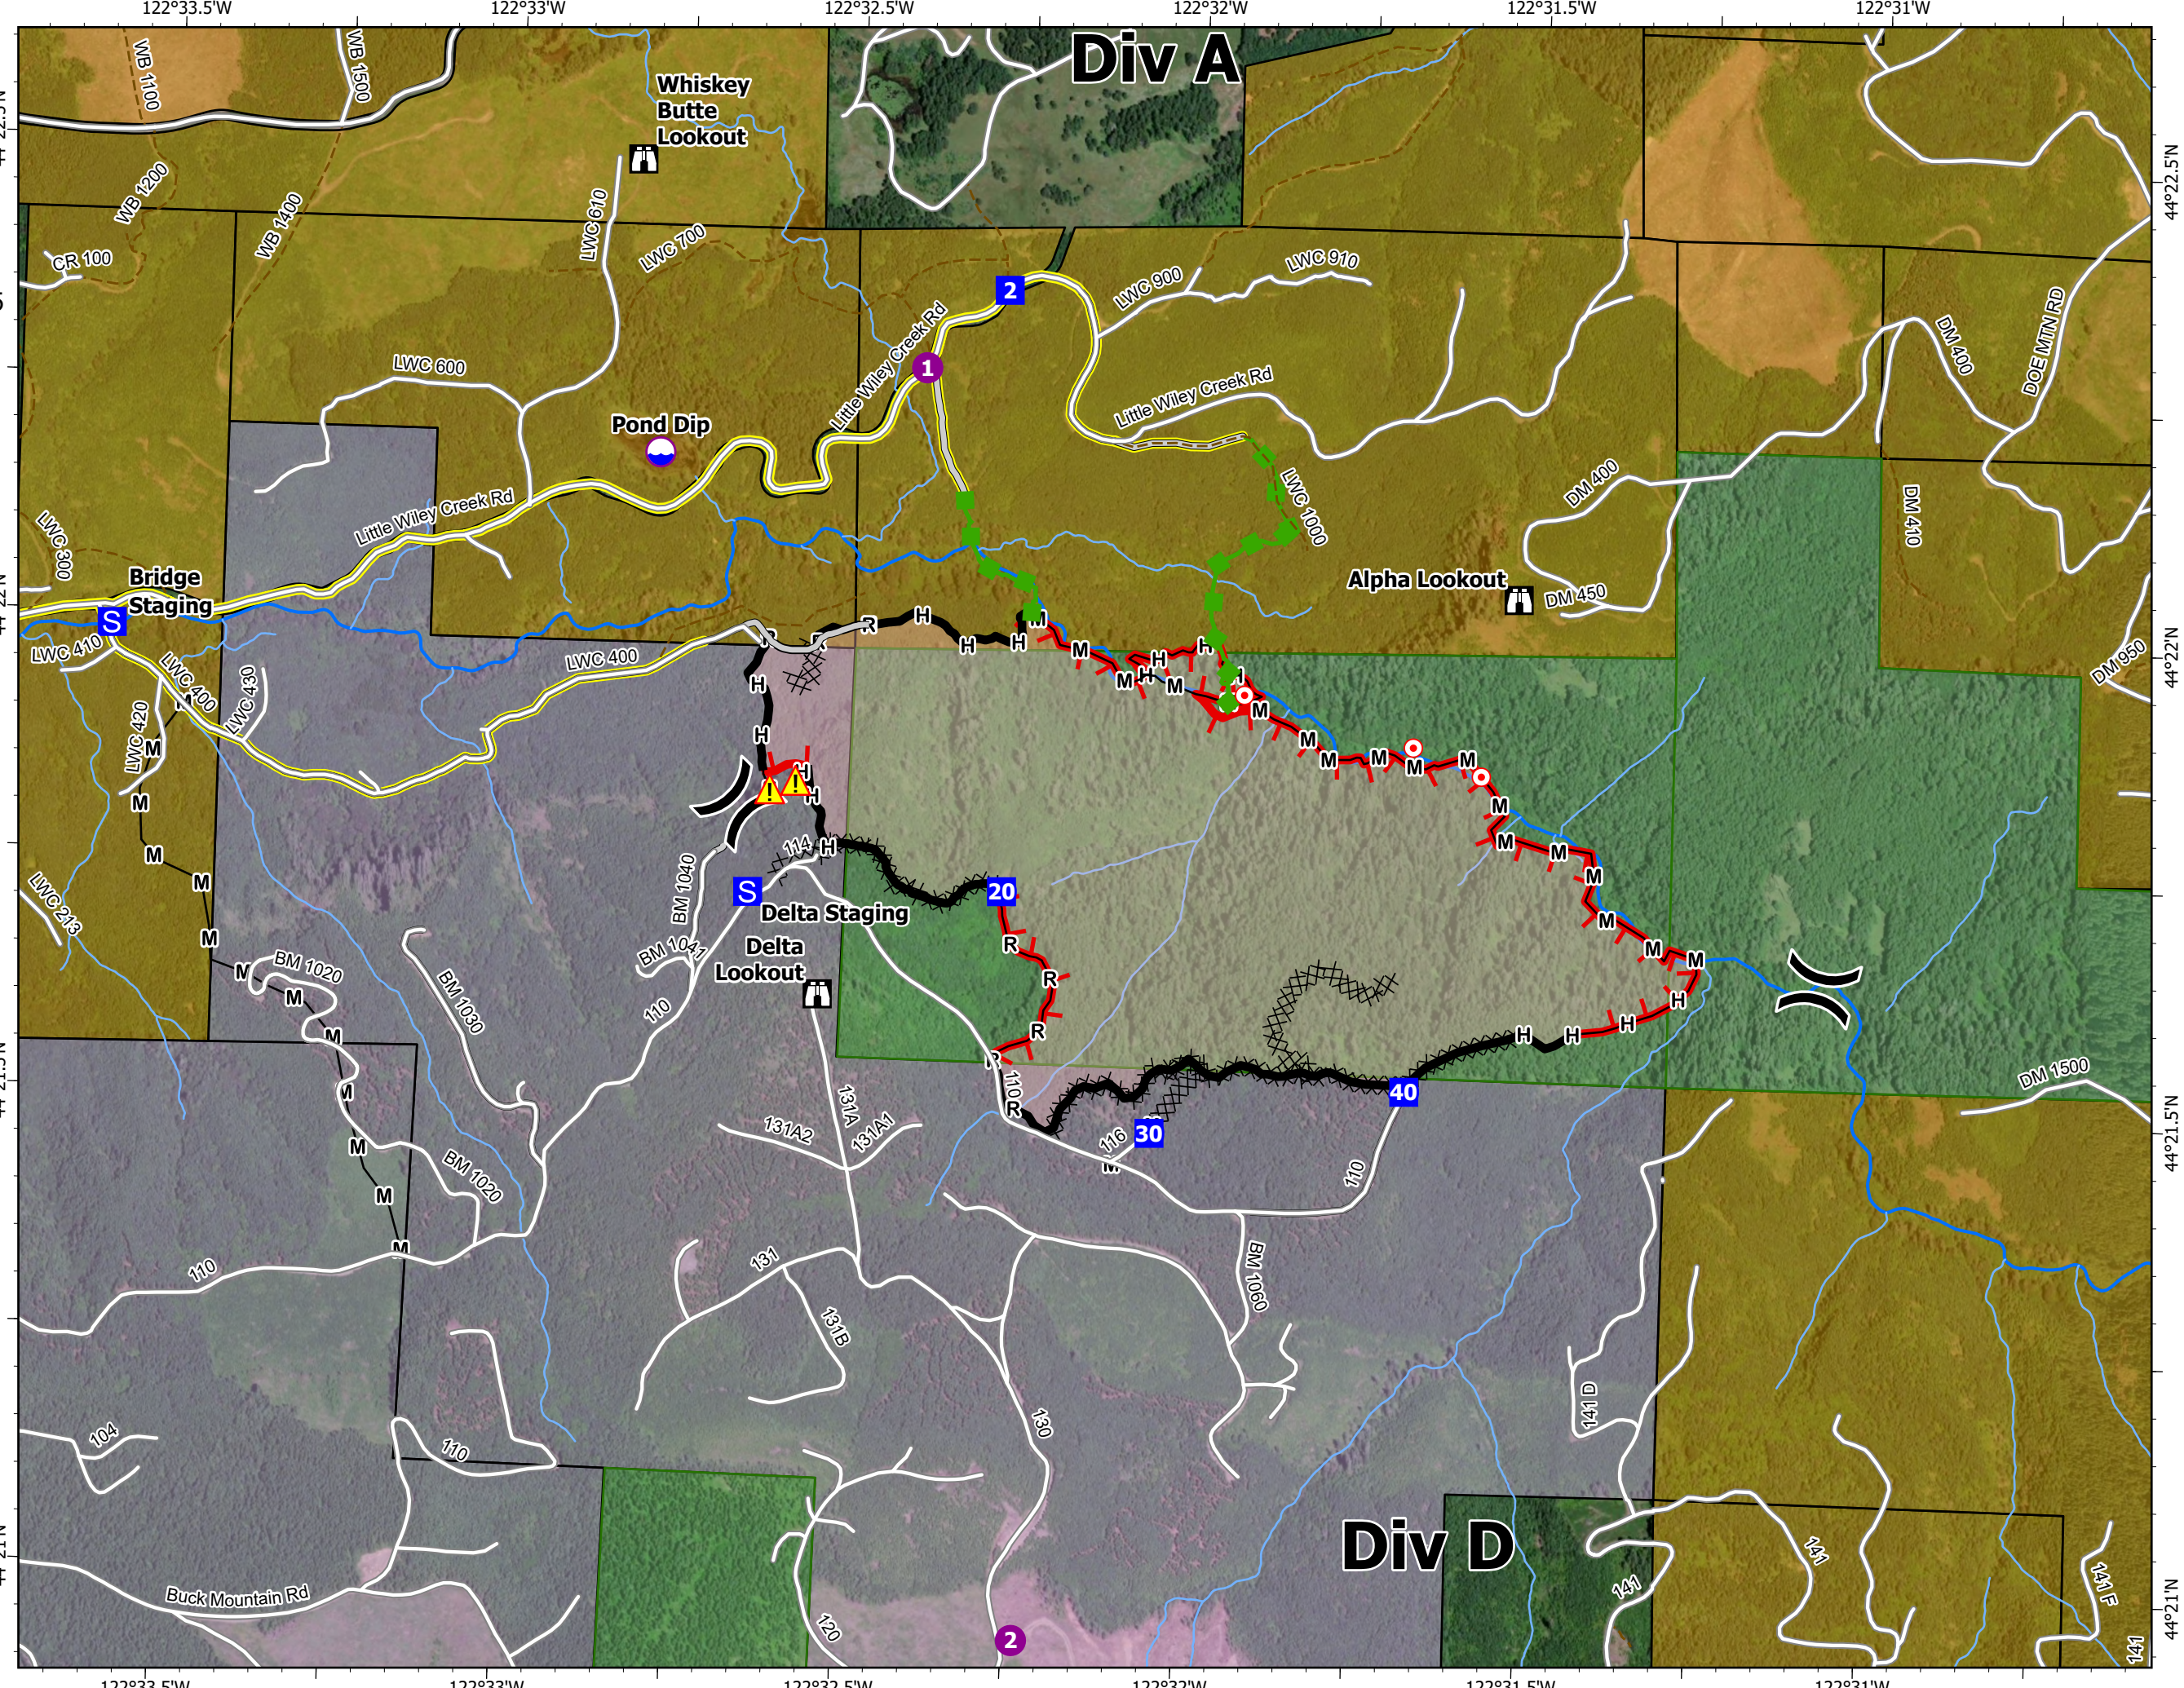

# Operations

Wiley Creek  
ORWIF-230338

245 acres at August 14, 2023 @ 2100

- Dip Site
- Helispot
- Division Break
- Drop Point
- Staging Area
- Lookout
- Hot Spot - Spot Fire
- Hazard
- Wildfire Daily Fire Perimeter
- Completed Dozer Line
- Completed Hand Line
- Completed Mixed Construction Line
- Completed Road as Line
- Access or Improved Road
- Escape Route
- Contained
- Uncontained
- Travel Route
- All weather
- Dirt
- United States Forest Service
- Giustina Resources LTD PTN
- Timber Service CO Inc

Download Maps