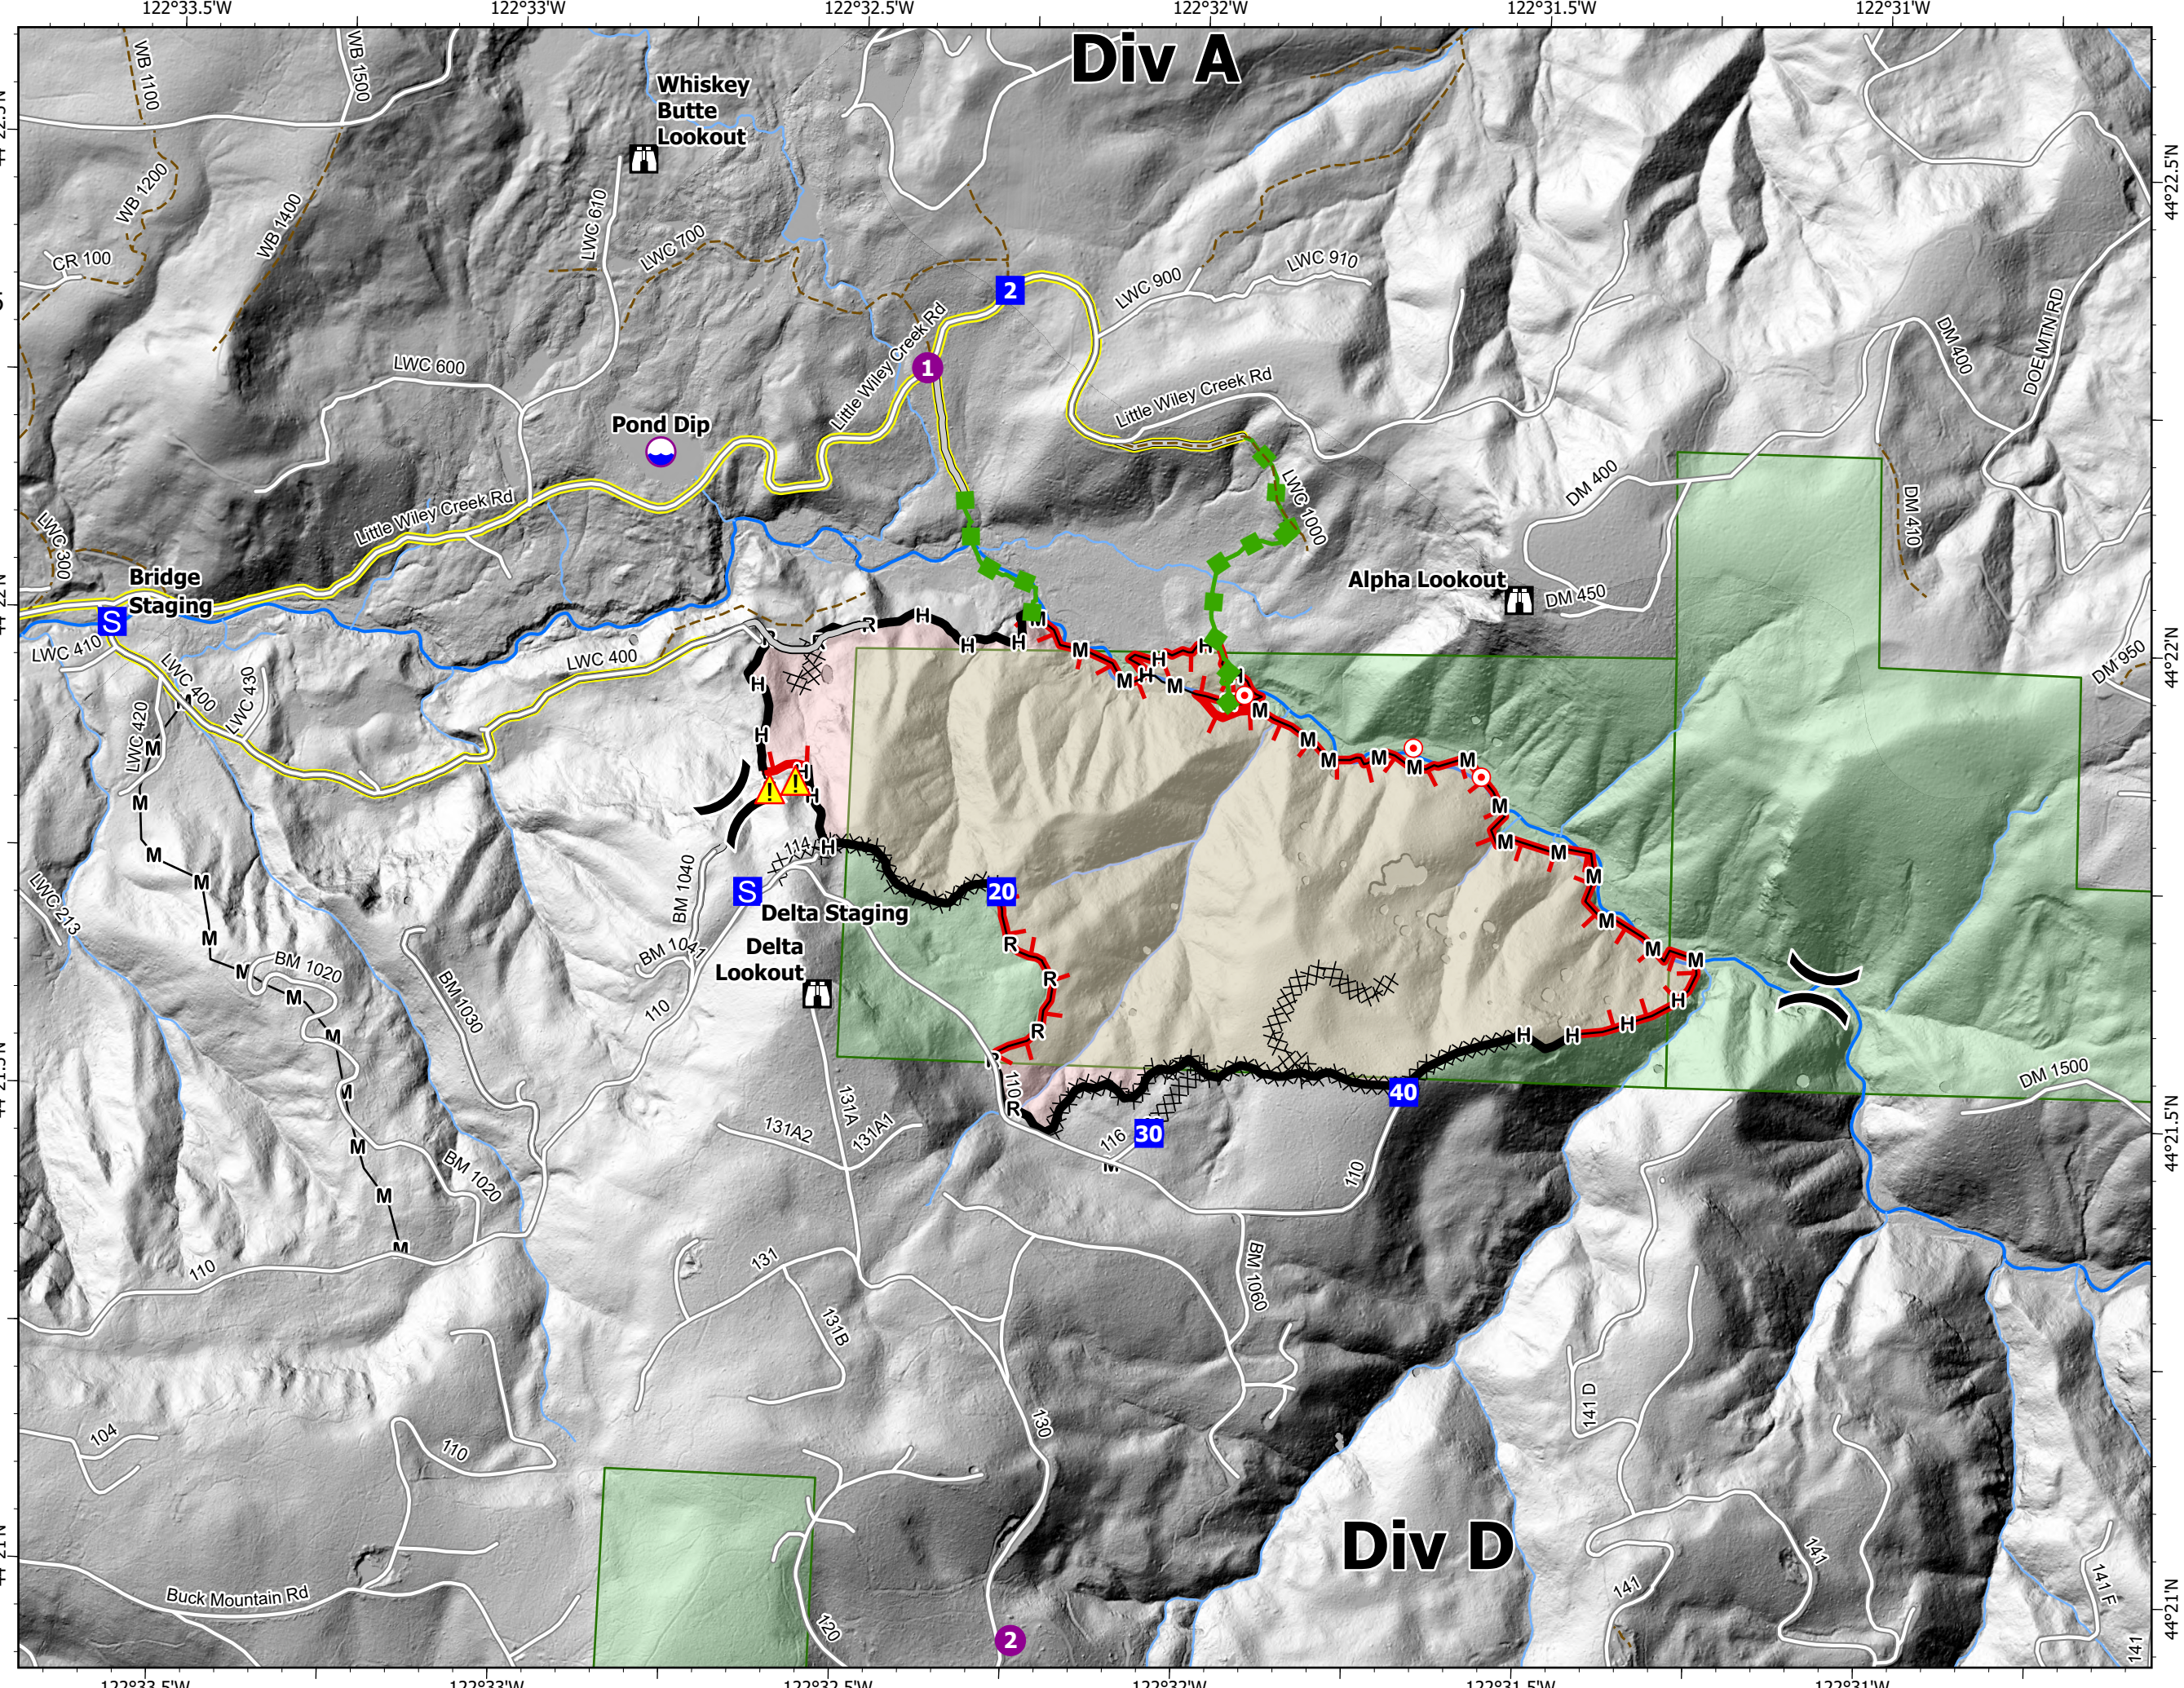

# Operations

Wiley Creek  
ORWIF-230338

245 acres at August 14, 2023 @ 2100

- Dip Site
- Helispot
- Division Break
- Drop Point
- Staging Area
- Lookout
- Hot Spot - Spot Fire
- Hazard
- Wildfire Daily Fire Perimeter
- Completed Dozer Line
- Completed Hand Line
- Completed Mixed Construction Line
- Completed Road as Line
- Access or Improved Road
- Escape Route
- Contained
- Uncontained
- Travel Route
- All weather
- Dirt
- United States Forest Service

Download Maps