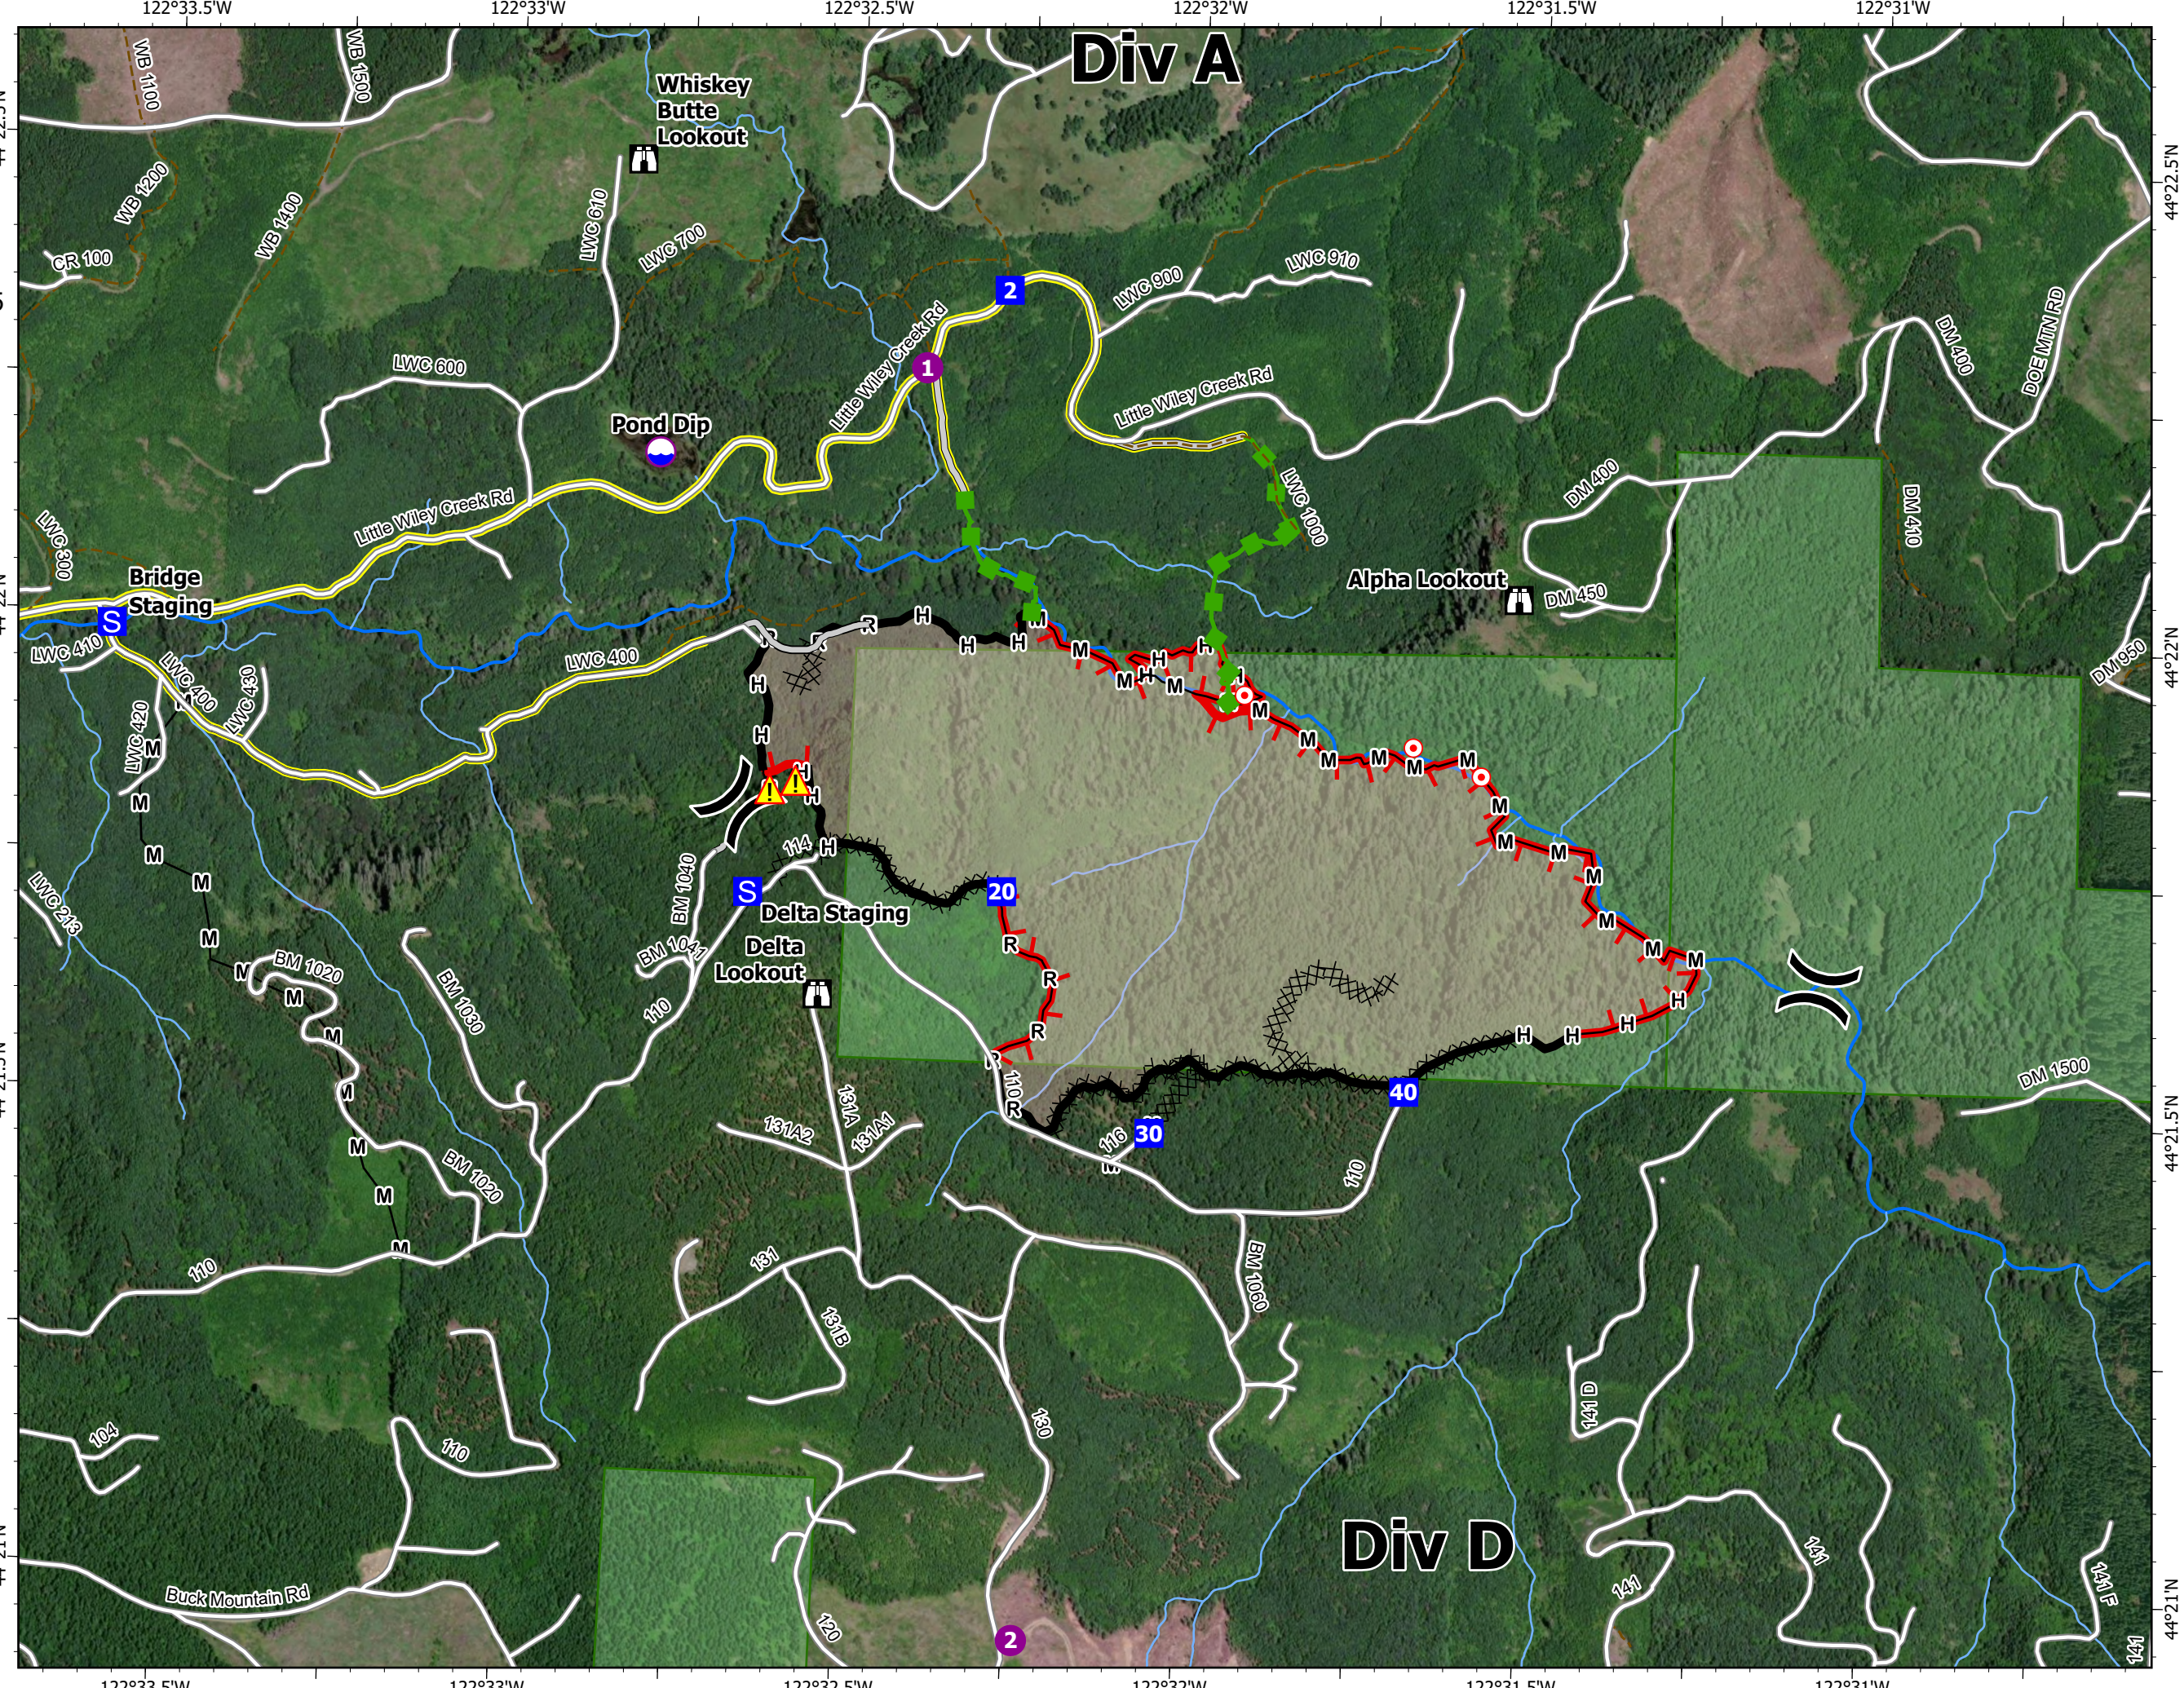

# Operations

Wiley Creek  
ORWIF-230338

245 acres at August 14, 2023 @ 2100

- Dip Site
- Helispot
- Division Break
- Drop Point
- Staging Area
- Lookout
- Hot Spot - Spot Fire
- Hazard
- Wildfire Daily Fire Perimeter
- Completed Dozer Line
- Completed Hand Line
- Completed Mixed Construction Line
- Completed Road as Line
- Access or Improved Road
- Escape Route
- Contained
- Uncontained
- Travel Route
- All weather
- Dirt
- United States Forest Service

Download Maps