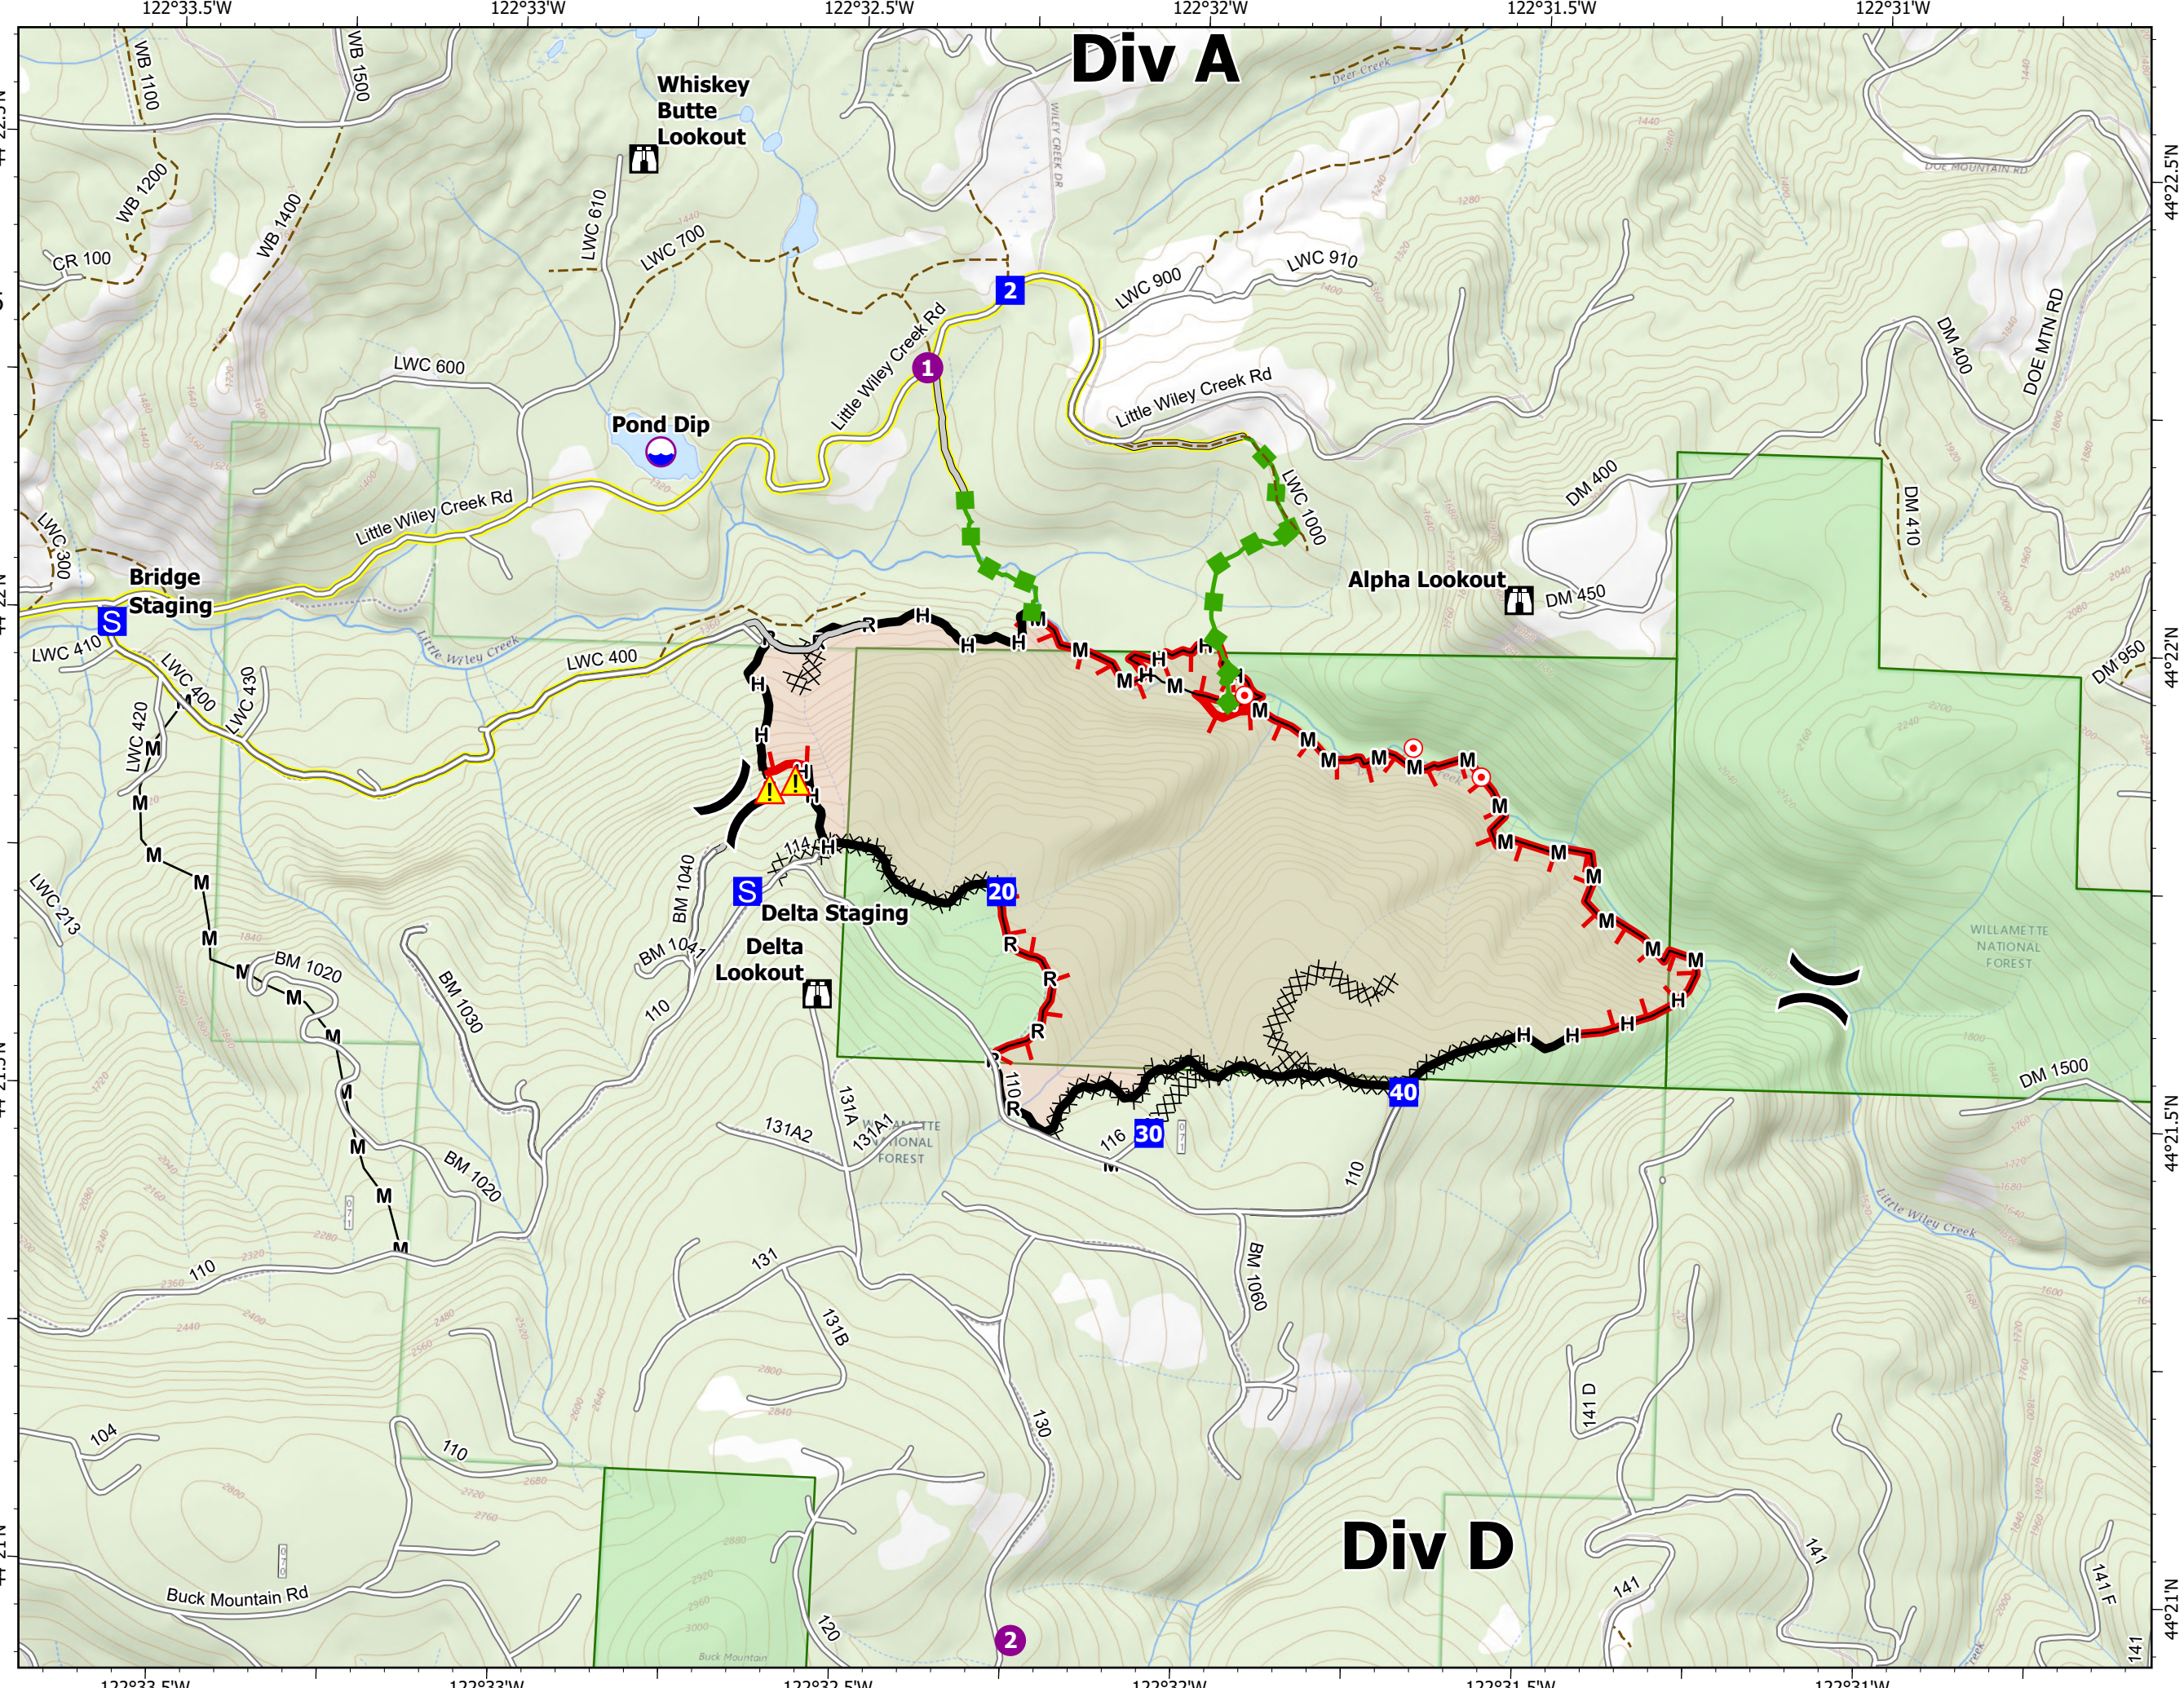

Operations

Wiley Creek
ORWIF-230338

245 acres at August 14, 2023 @ 2100

- Dip Site
- Helispot
- Division Break
- Drop Point
- Staging Area
- Lookout
- Hot Spot - Spot Fire
- Hazard
- Wildfire Daily Fire Perimeter
- Completed Dozer Line
- Completed Hand Line
- Completed Mixed Construction Line
- Completed Road as Line
- Access or Improved Road
- Escape Route
- Contained
- Uncontained
- Travel Route
- All weather
- Dirt
- United States Forest Service

Download Maps