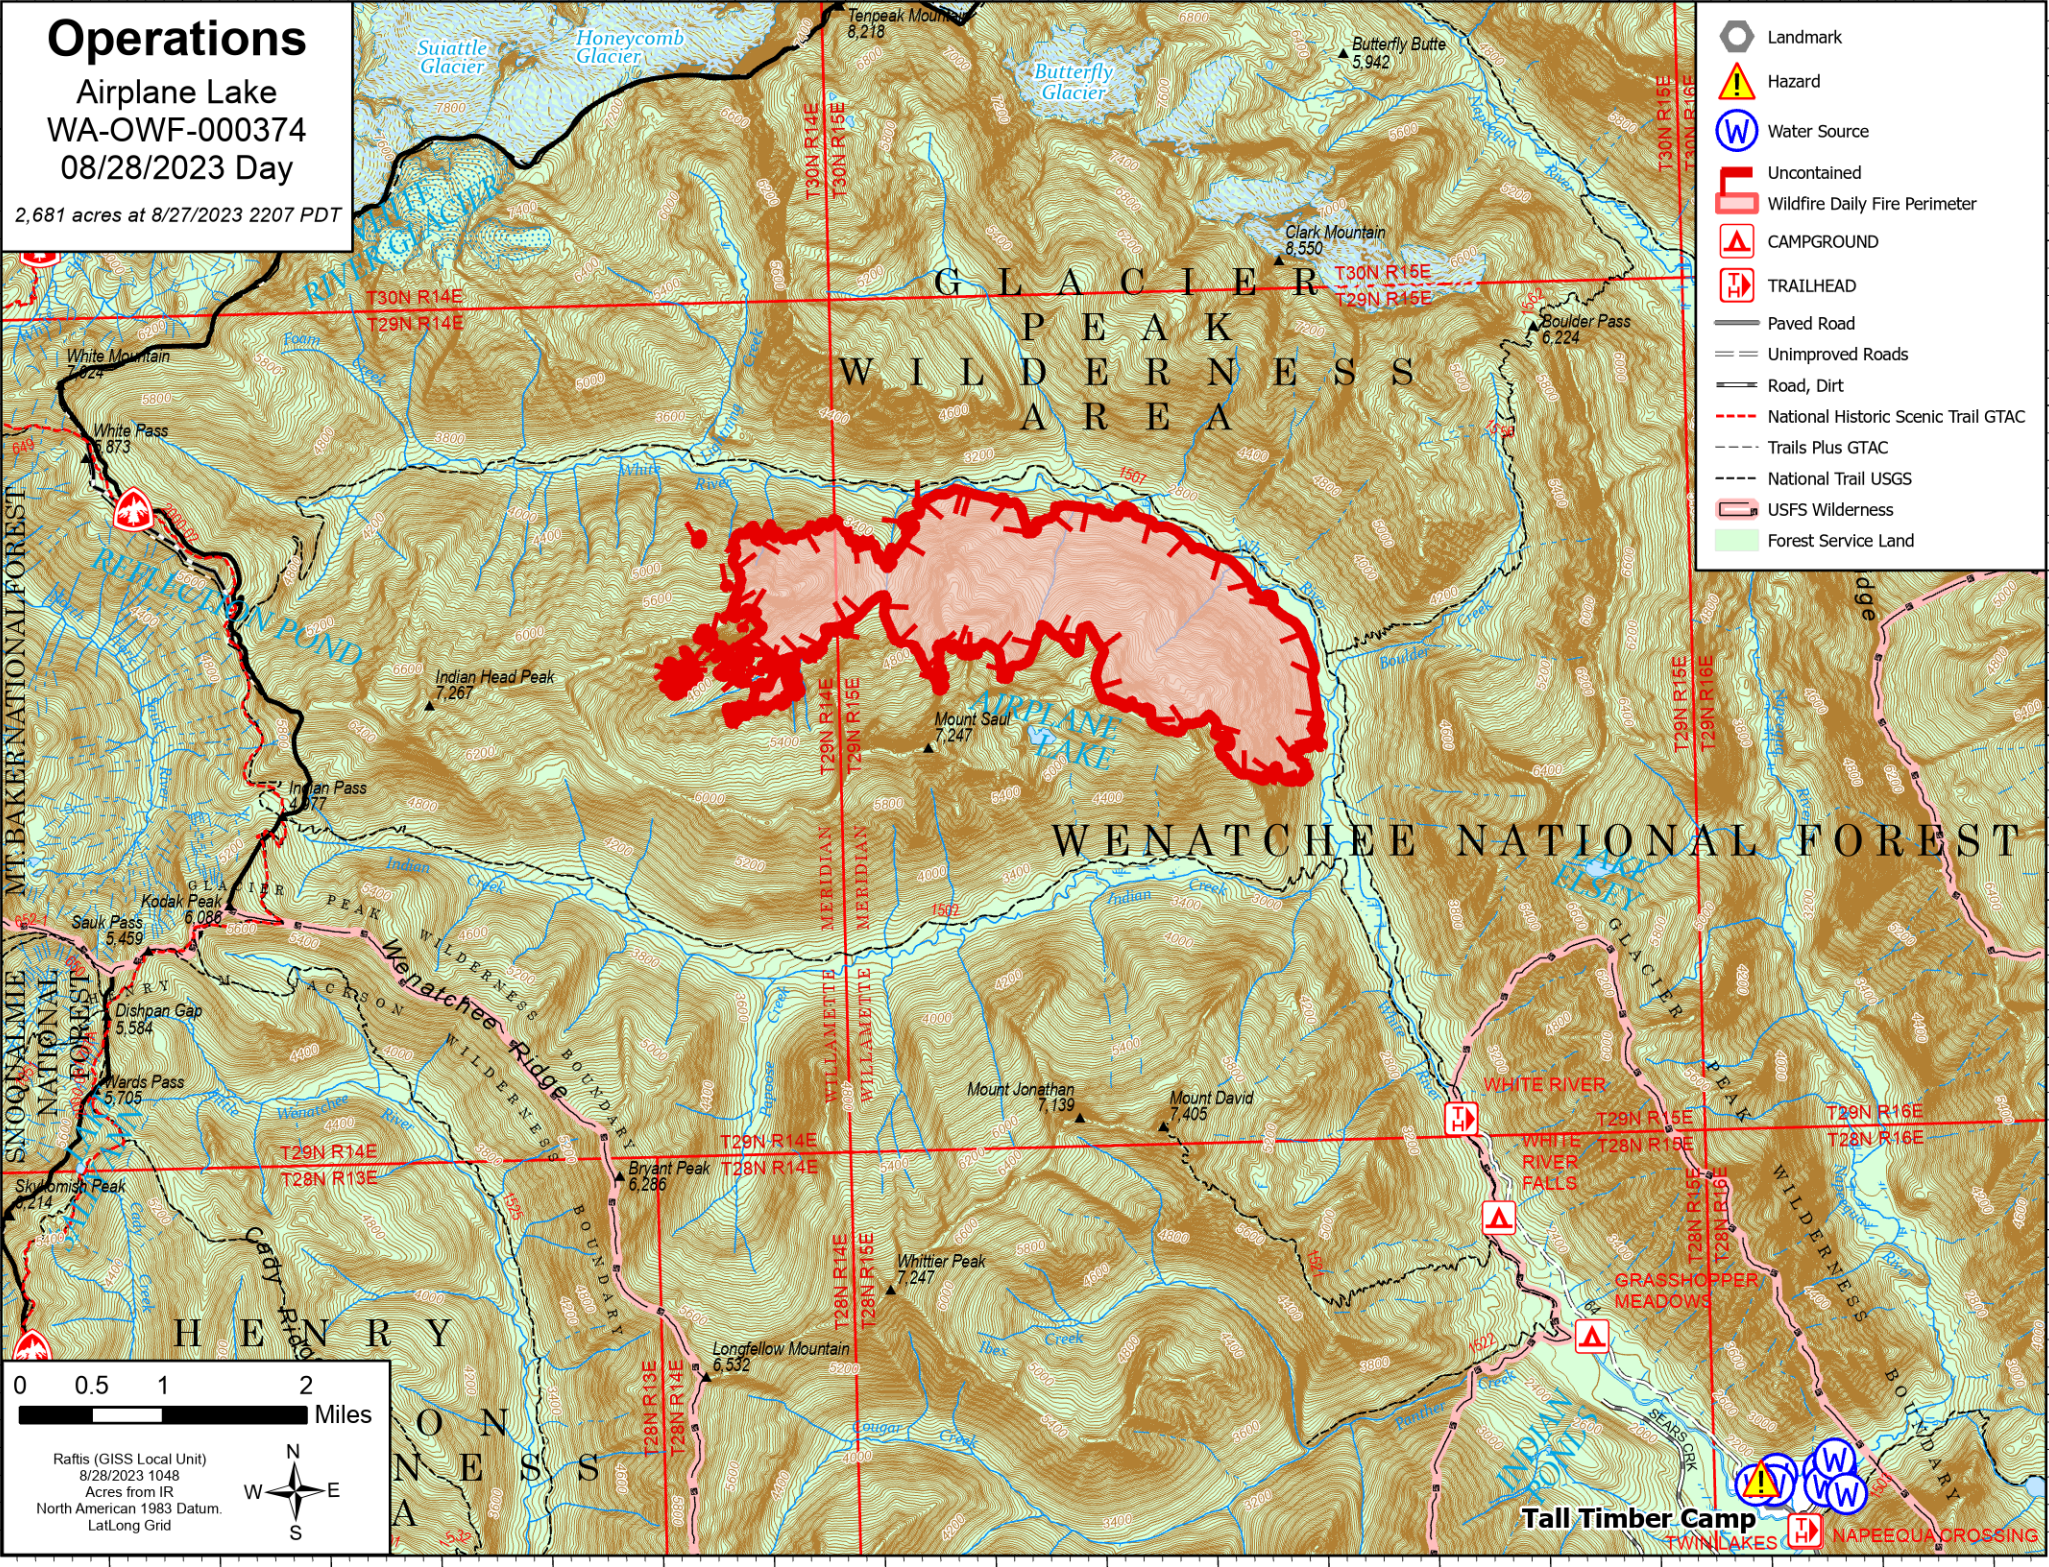

# Operations

Airplane Lake  
WA-OWF-000374  
08/28/2023 Day

2,681 acres at 8/27/2023 2207 PDT

- Landmark
- Hazard
- Water Source
- Uncontained
- Wildfire Daily Fire Perimeter
- CAMPGROUND
- TRAILHEAD
- Paved Road
- Unimproved Roads
- Road, Dirt
- National Historic Scenic Trail GTAC
- Trails Plus GTAC
- National Trail USGS
- USFS Wilderness
- Forest Service Land

0 0.5 1 2 Miles

Raftis (GISS Local Unit)  
8/28/2023 1048  
Acres from IR  
North American 1983 Datum,  
LatLong Grid

Tail Timber Camp  
TWIN LAKES  
NAPEEQUA CROSSING