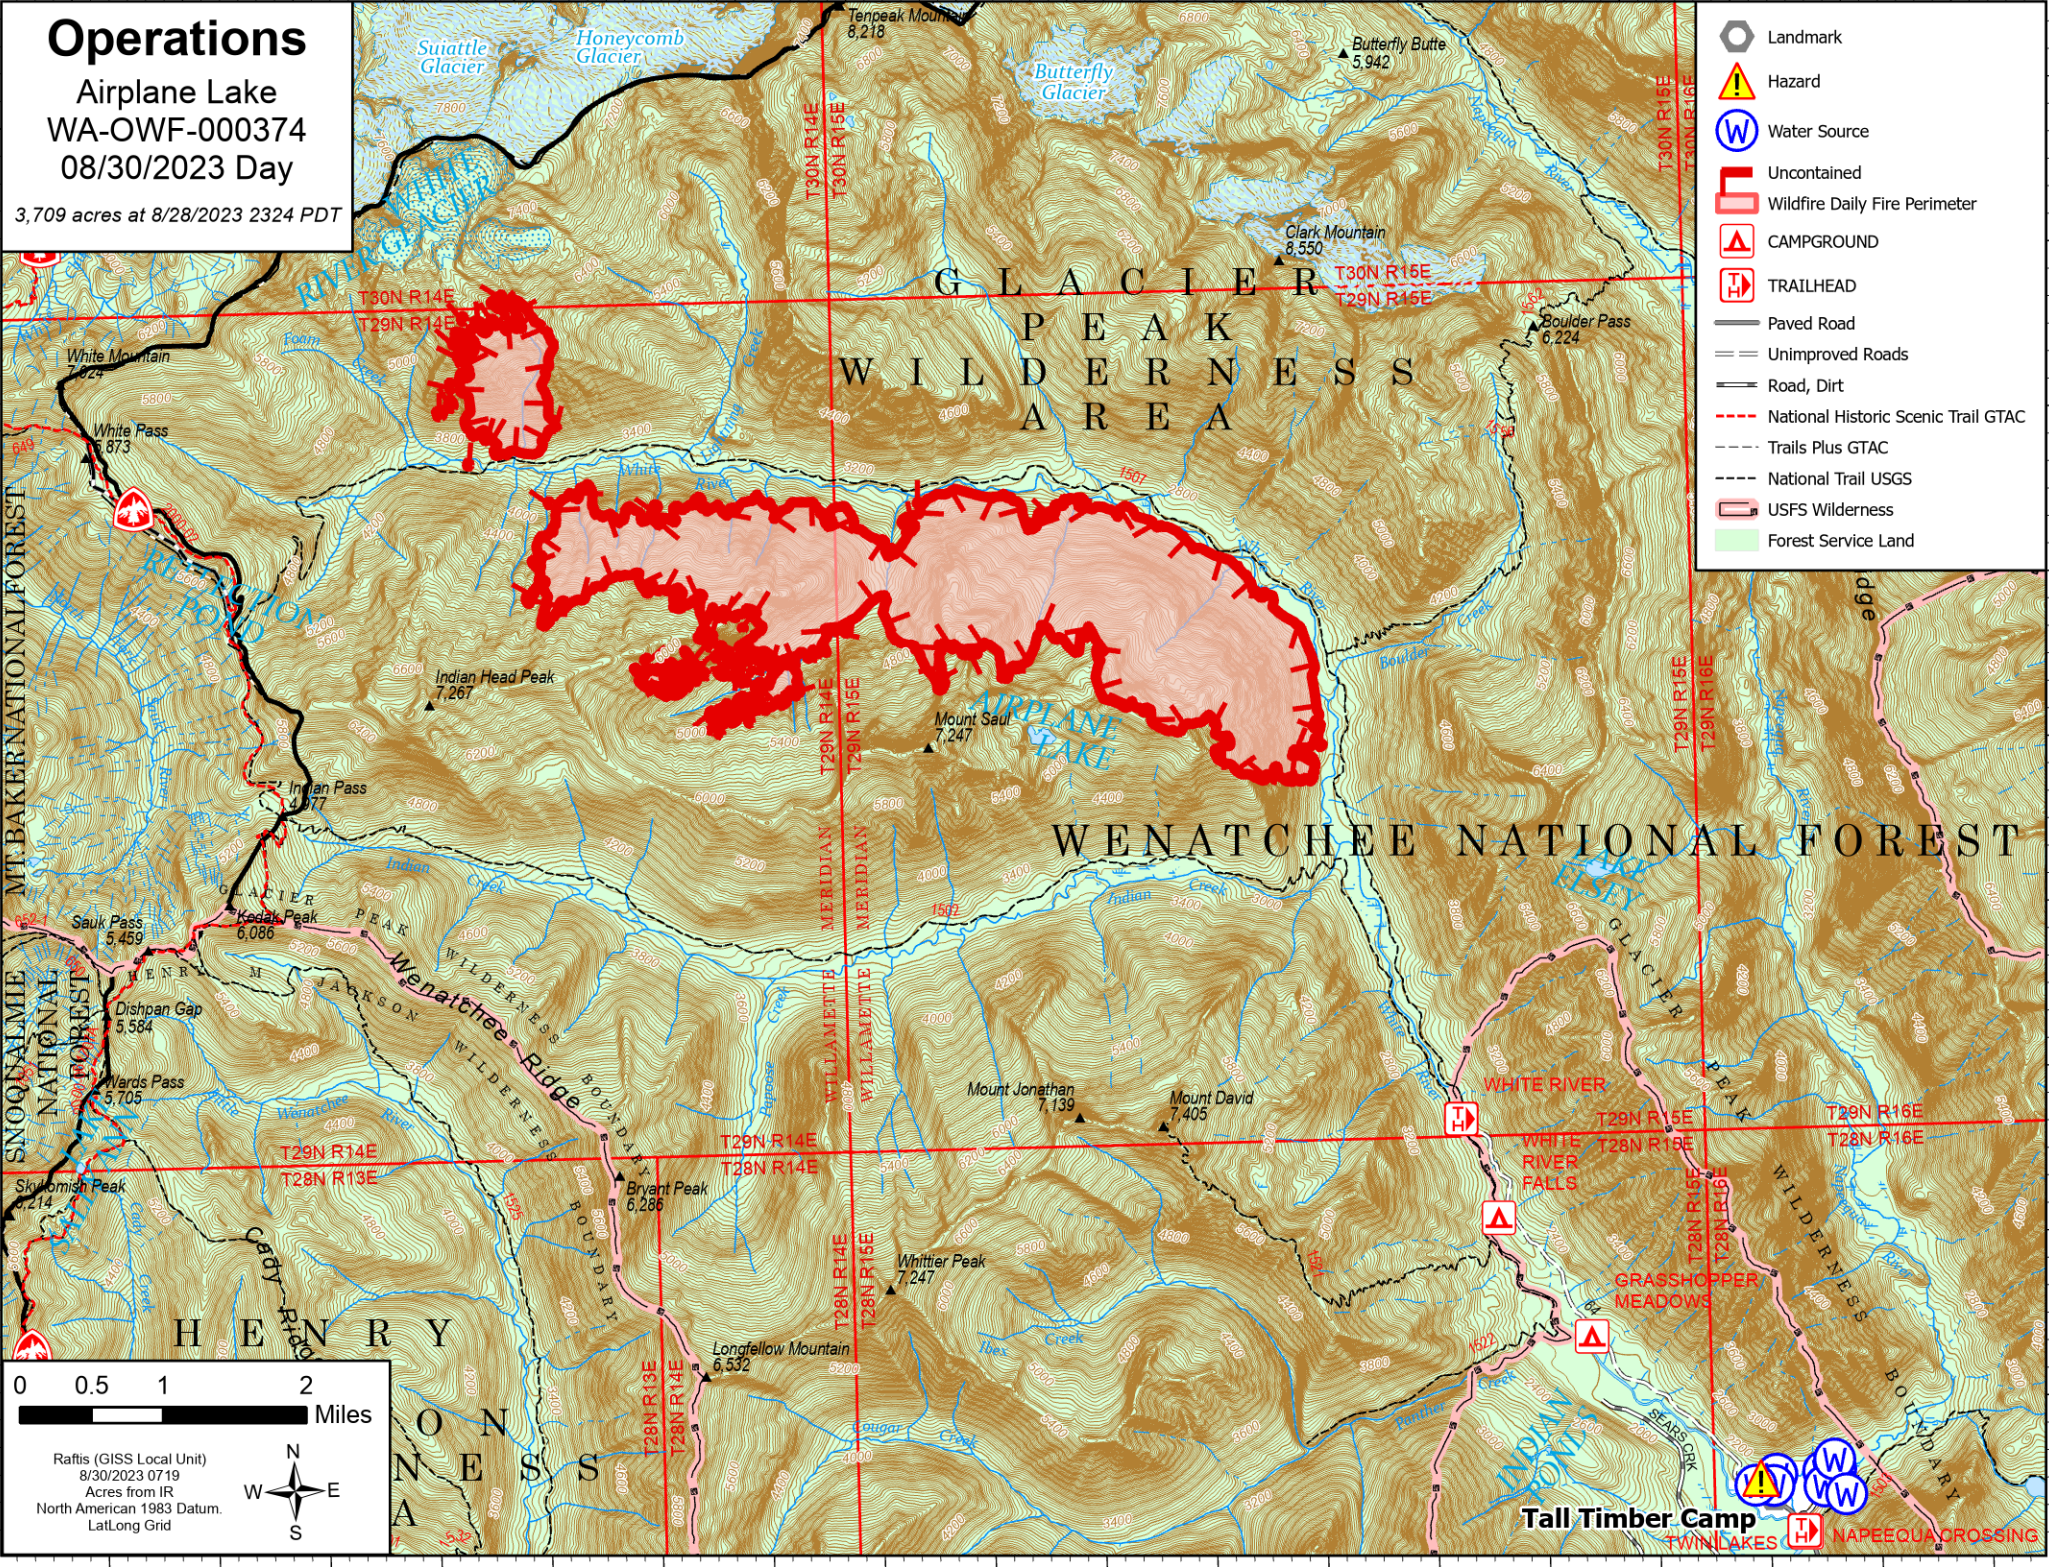

Operations

Airplane Lake
WA-OWF-000374
08/30/2023 Day

3,709 acres at 8/28/2023 2324 PDT

- Landmark
- Hazard
- Water Source
- Uncontained
- Wildfire Daily Fire Perimeter
- CAMPGROUND
- TRAILHEAD
- Paved Road
- Unimproved Roads
- Road, Dirt
- National Historic Scenic Trail GTAC
- Trails Plus GTAC
- National Trail USGS
- USFS Wilderness
- Forest Service Land

0 0.5 1 2 Miles

Raftis (GISS Local Unit)
8/30/2023 07:19
Acres from IR
North American 1983 Datum,
Lat/Long Grid

Tail Timber Camp
TWIN LAKES
NAPEEQUA CROSSING