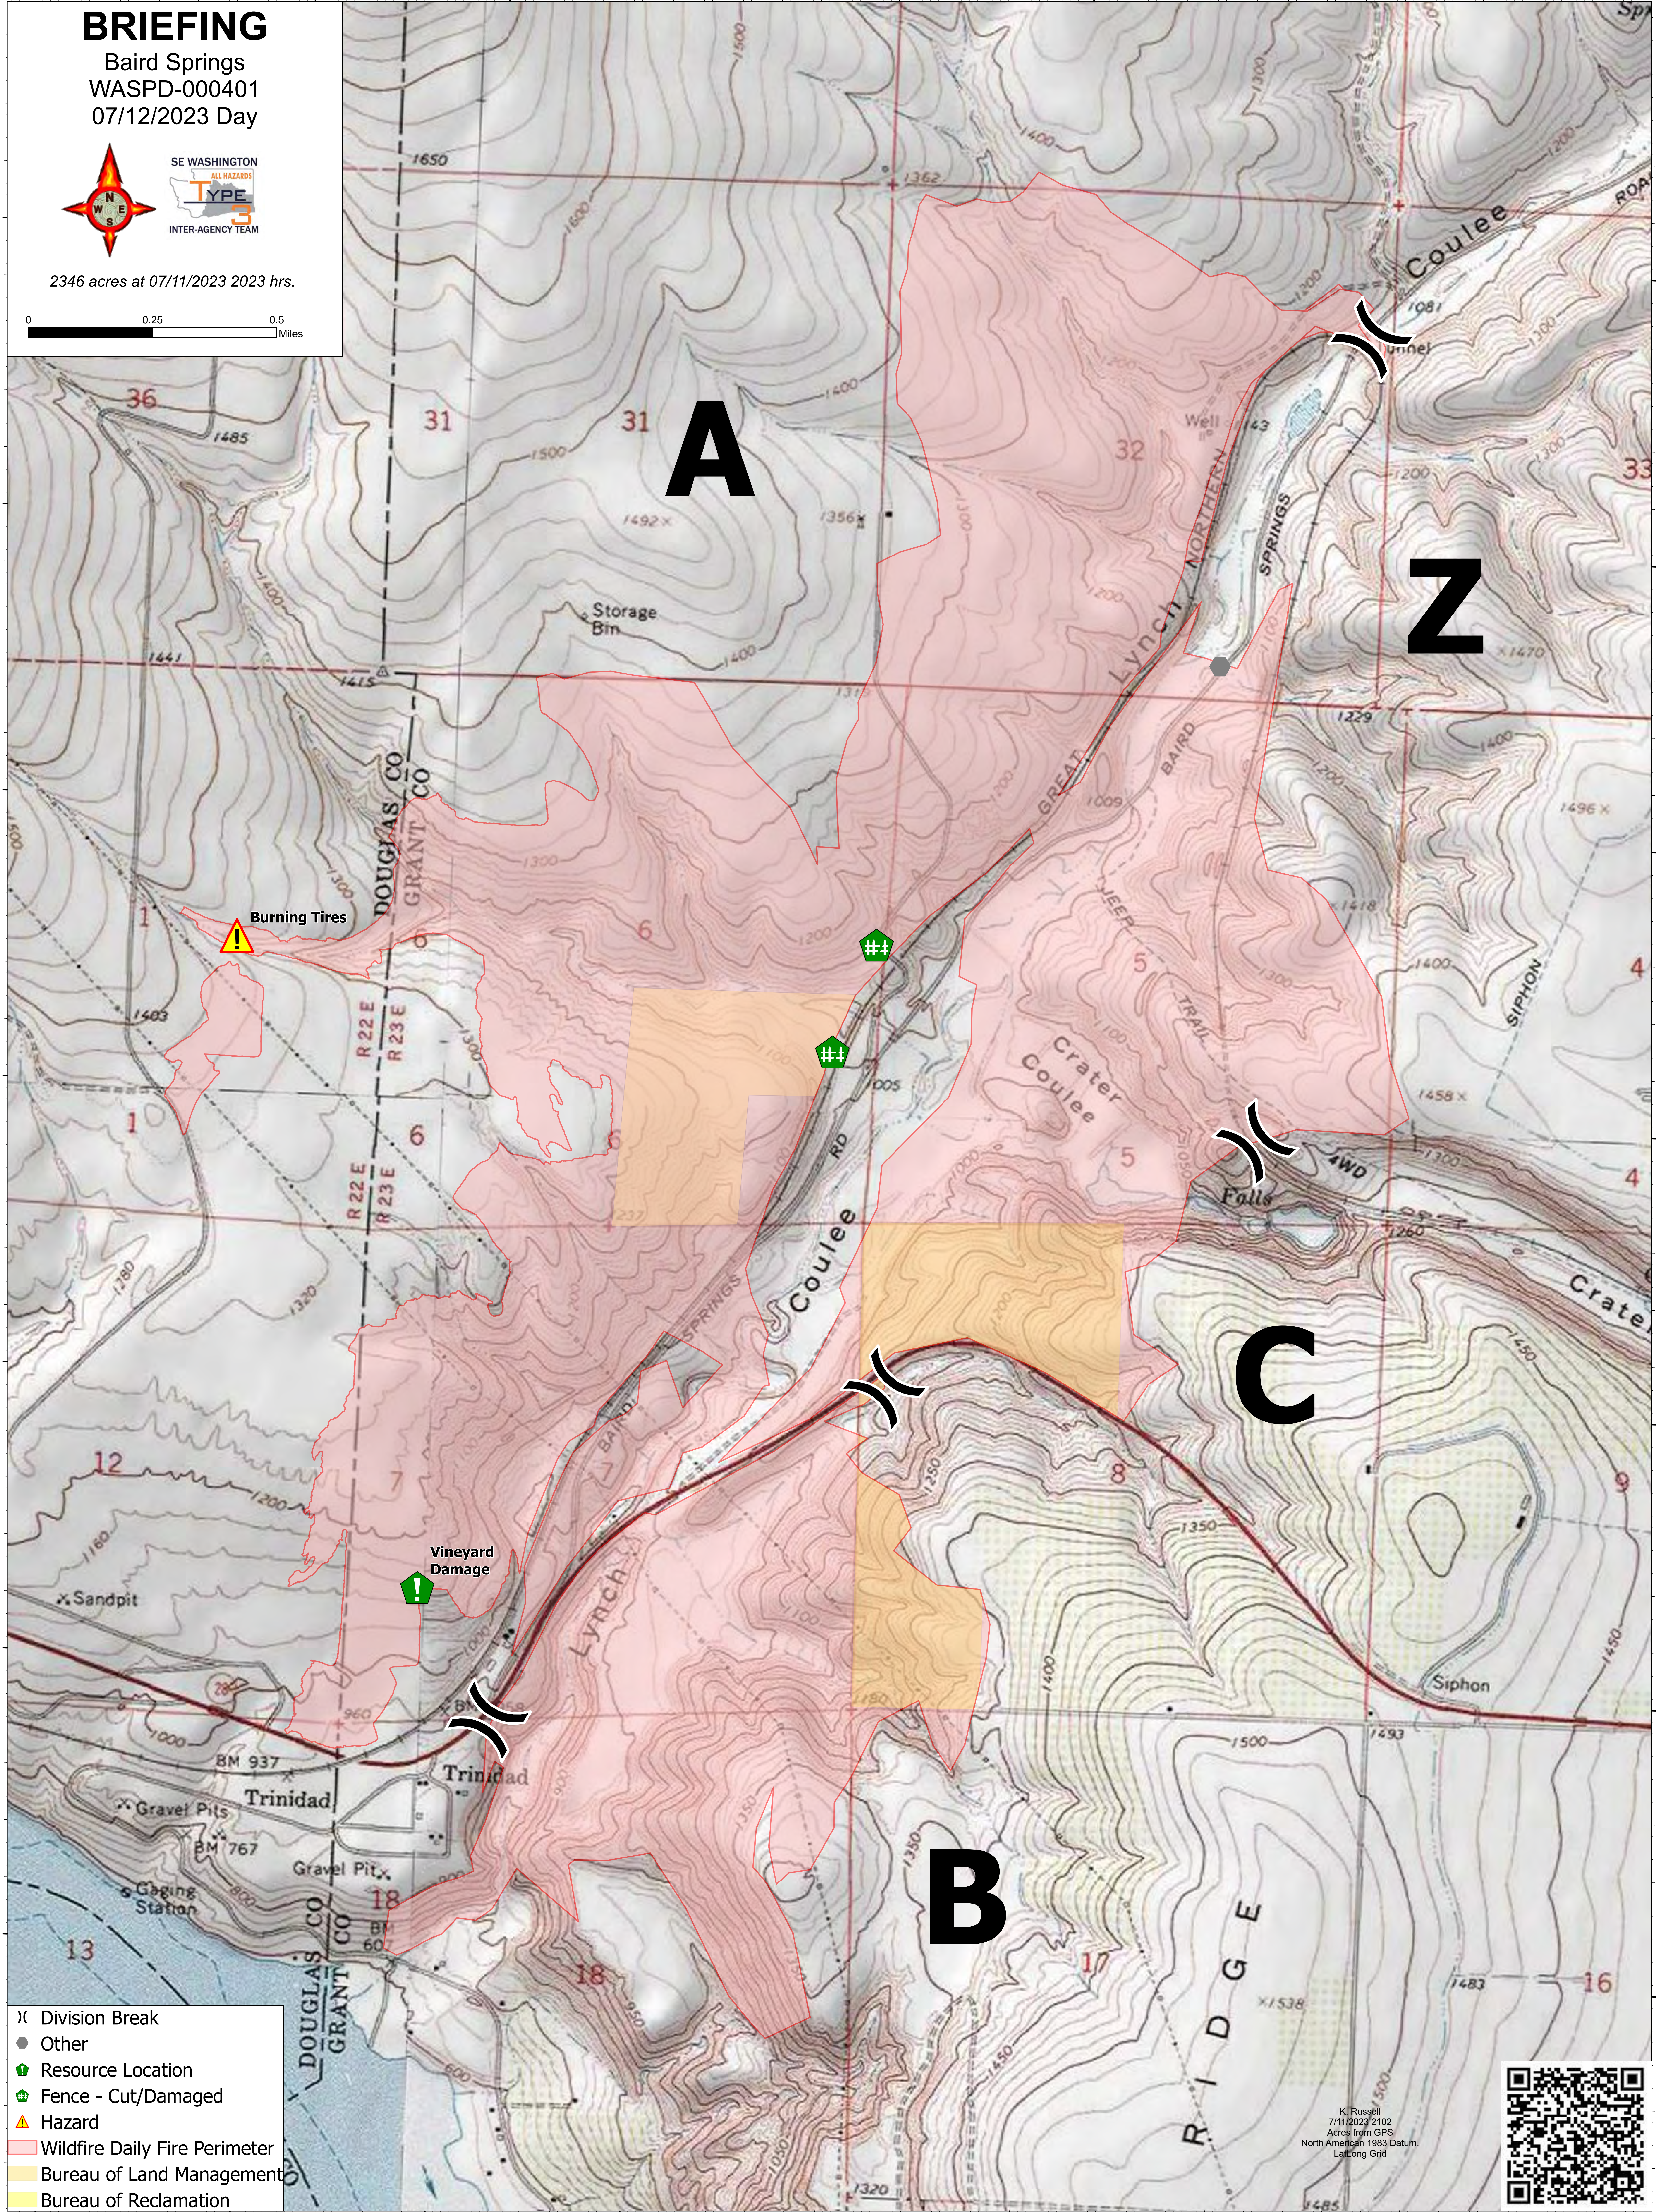

# BRIEFING

Baird Springs  
WASPD-000401  
07/12/2023 Day

2346 acres at 07/11/2023 2023 hrs.

- (X) Division Break
- (●) Other
- (📍) Resource Location
- (🚧) Fence - Cut/Damaged
- (⚠️) Hazard
- (🔴) Wildfire Daily Fire Perimeter
- (🟠) Bureau of Land Management
- (🟡) Bureau of Reclamation

K. Russell  
7/11/2023 2:10Z  
Acres from GPS  
North American 1983 Datum  
Lat/Long Grid