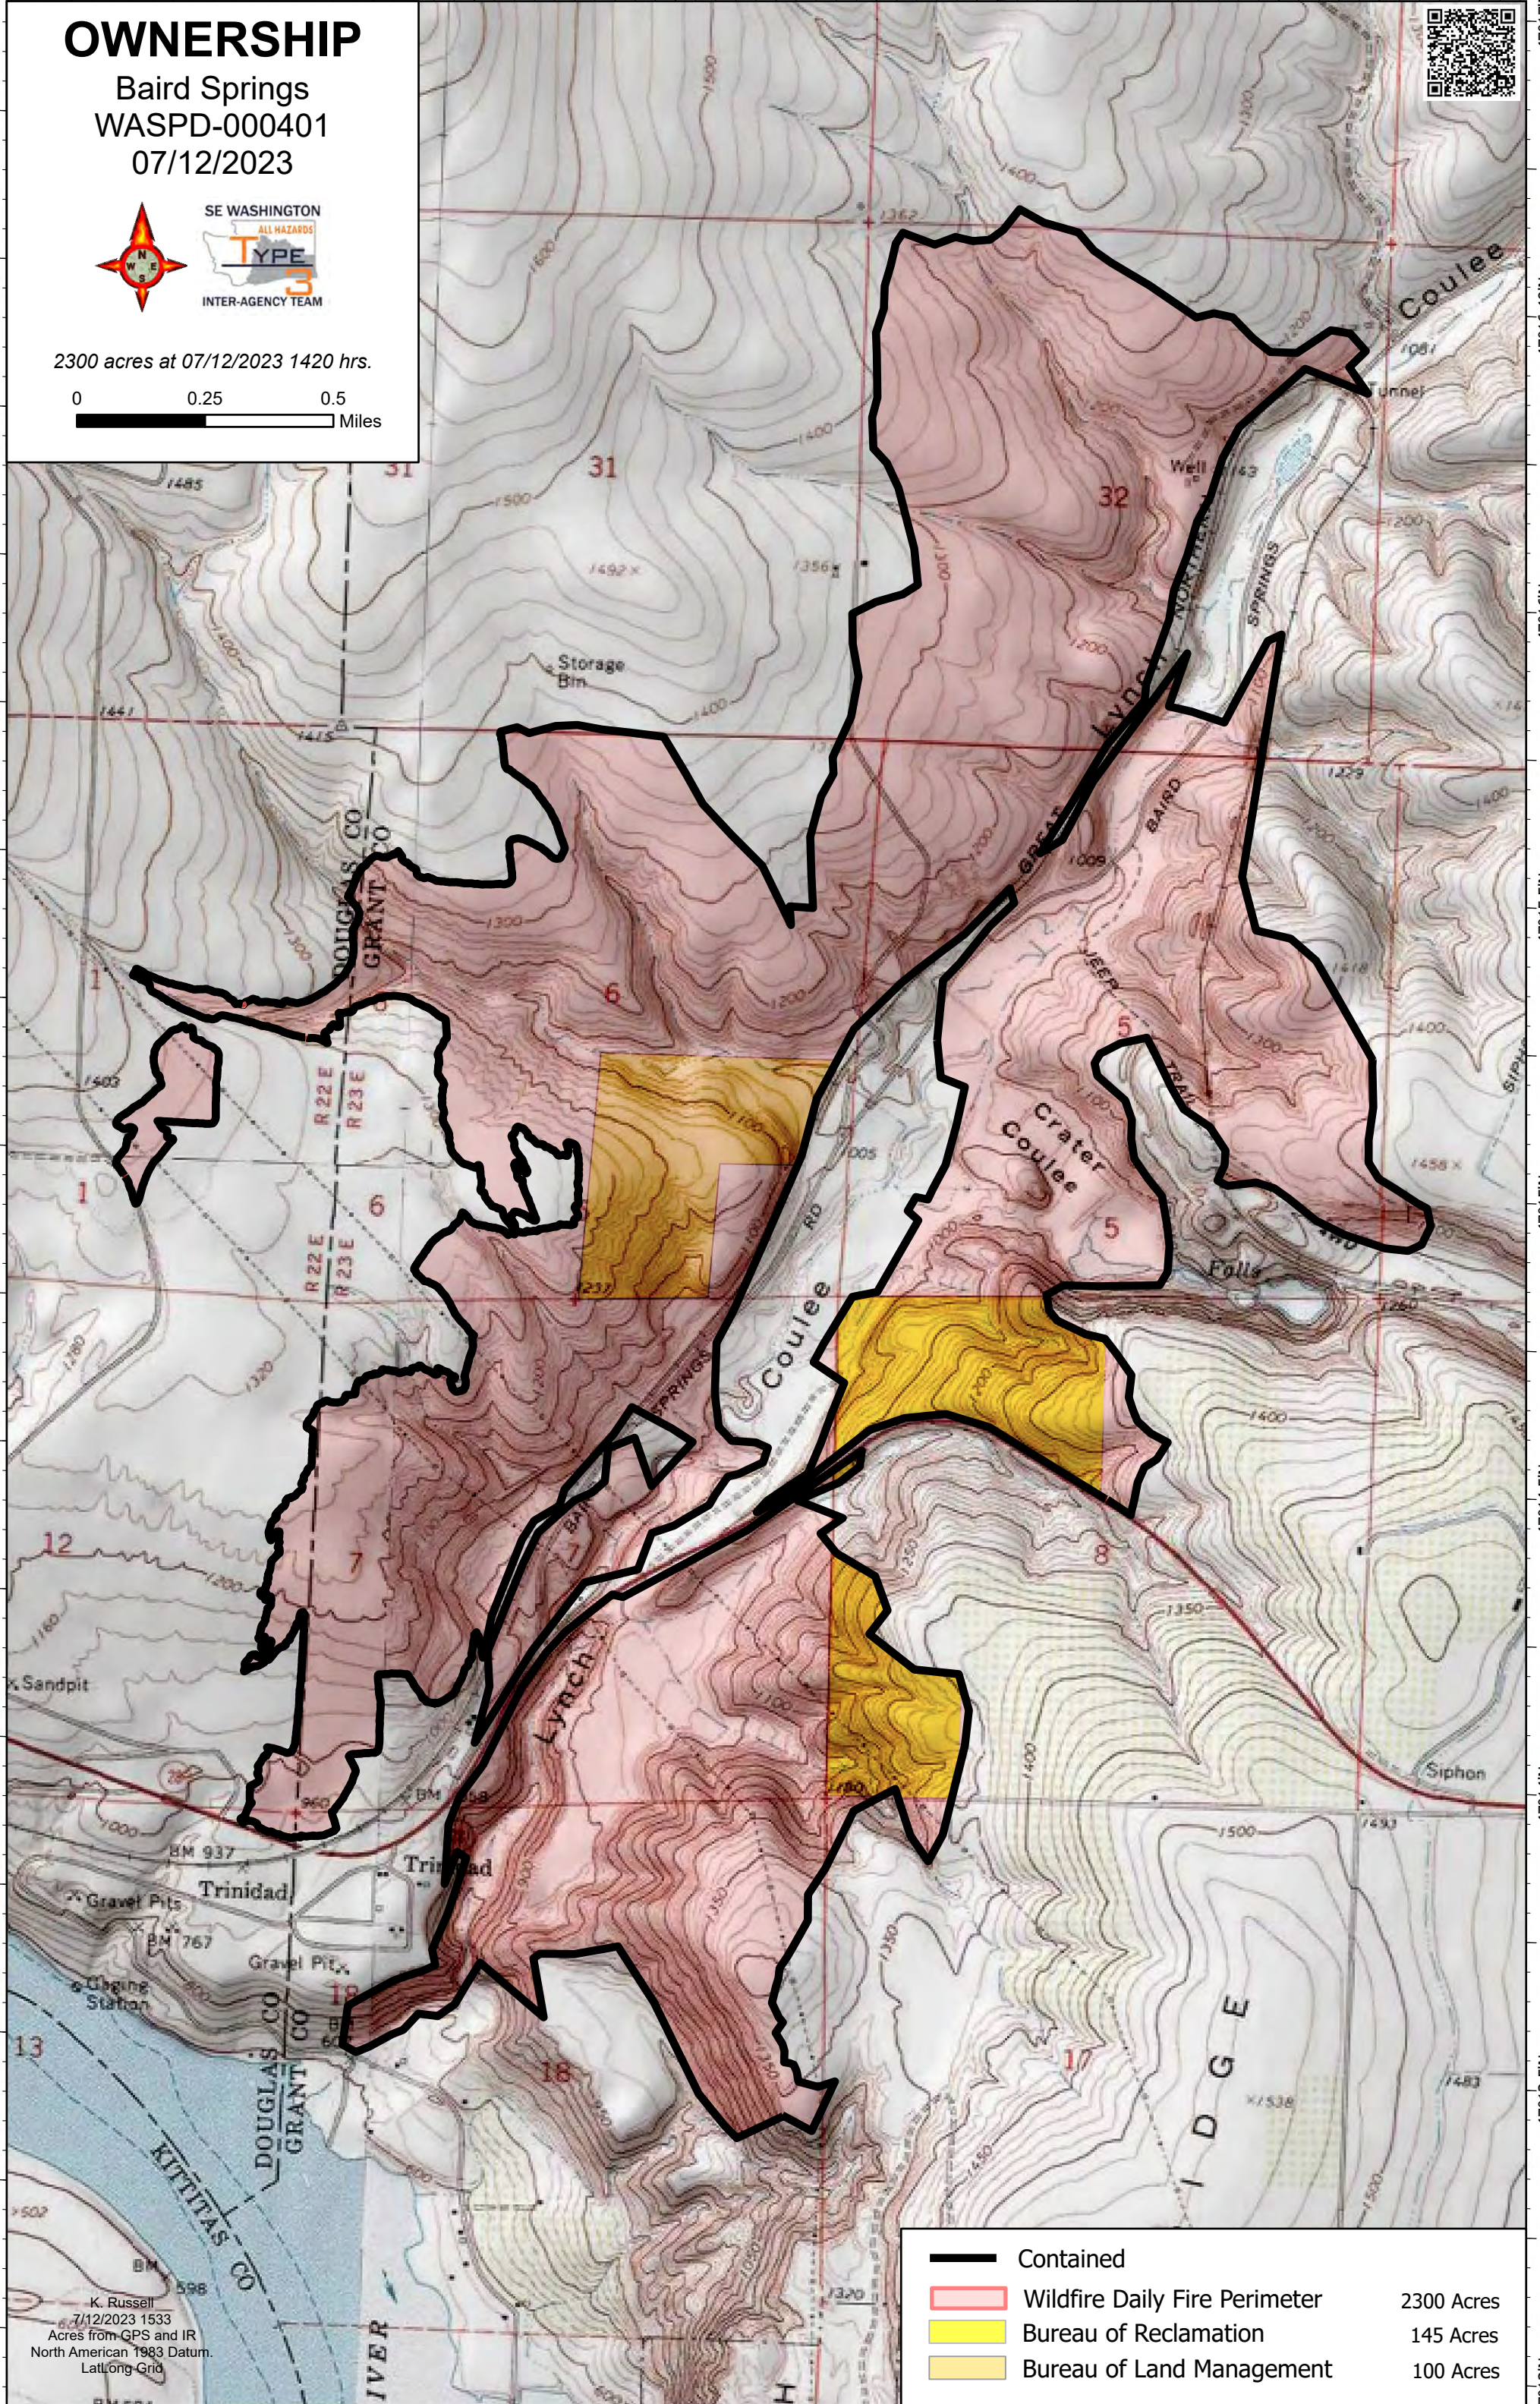

OWNERSHIP

Baird Springs
WASPD-000401
07/12/2023

2300 acres at 07/12/2023 1420 hrs.

	Contained	
	Wildfire Daily Fire Perimeter	2300 Acres
	Bureau of Reclamation	145 Acres
	Bureau of Land Management	100 Acres

K. Russell
7/12/2023 1533
Acres from GPS and IR
North American 1983 Datum.
Lat/Long Grid