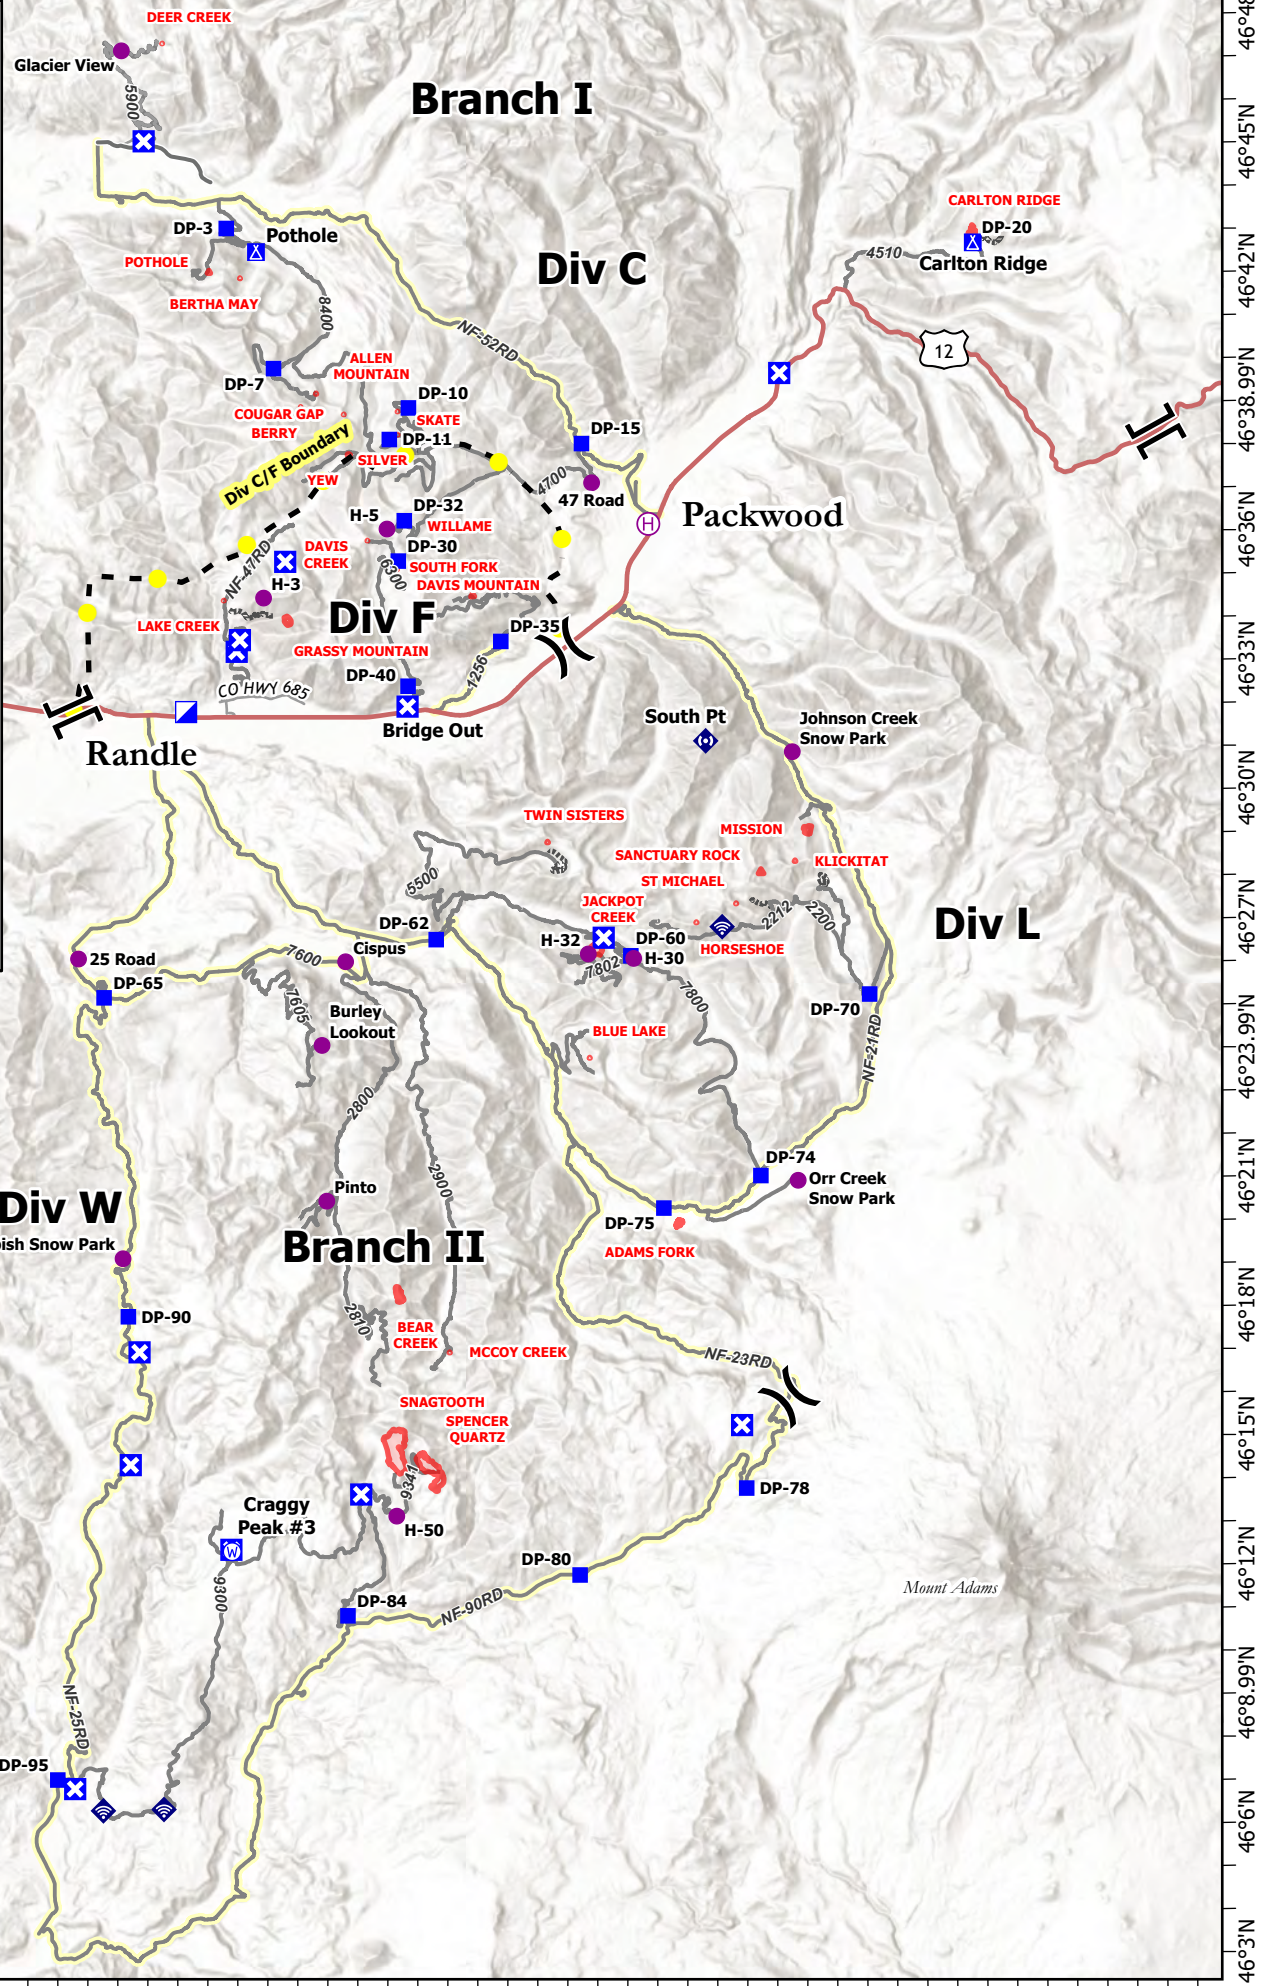

122°9'W 122°6'W 122°3'W 122°W 121°57'W 121°51'W 121°45'W 121°39'W 121°33'W 121°27'W 121°21.01'W

**Transportation**  
Cowlitz Complex  
WA-GPF-001297  
September 2, 2023

- Helispot
- Ⓜ Helibase
- )) Division Break
- ]] Branch Break
- Incident Command Post
- Drop Point
- ⊗ Closure
- ▲ Camp
- Ⓜ Internet Access
- Ⓜ Repeater
- Ⓜ Water Source
- ▭ Wildfire Daily Fire Perimeter
- Main Access Roads
- - - - Closed Roads
- High Clearance Roads

122°12'W 122°9'W 122°6'W 122°3'W 122°W 121°57'W 121°51'W 121°45'W 121°39'W 121°33'W 121°27'W