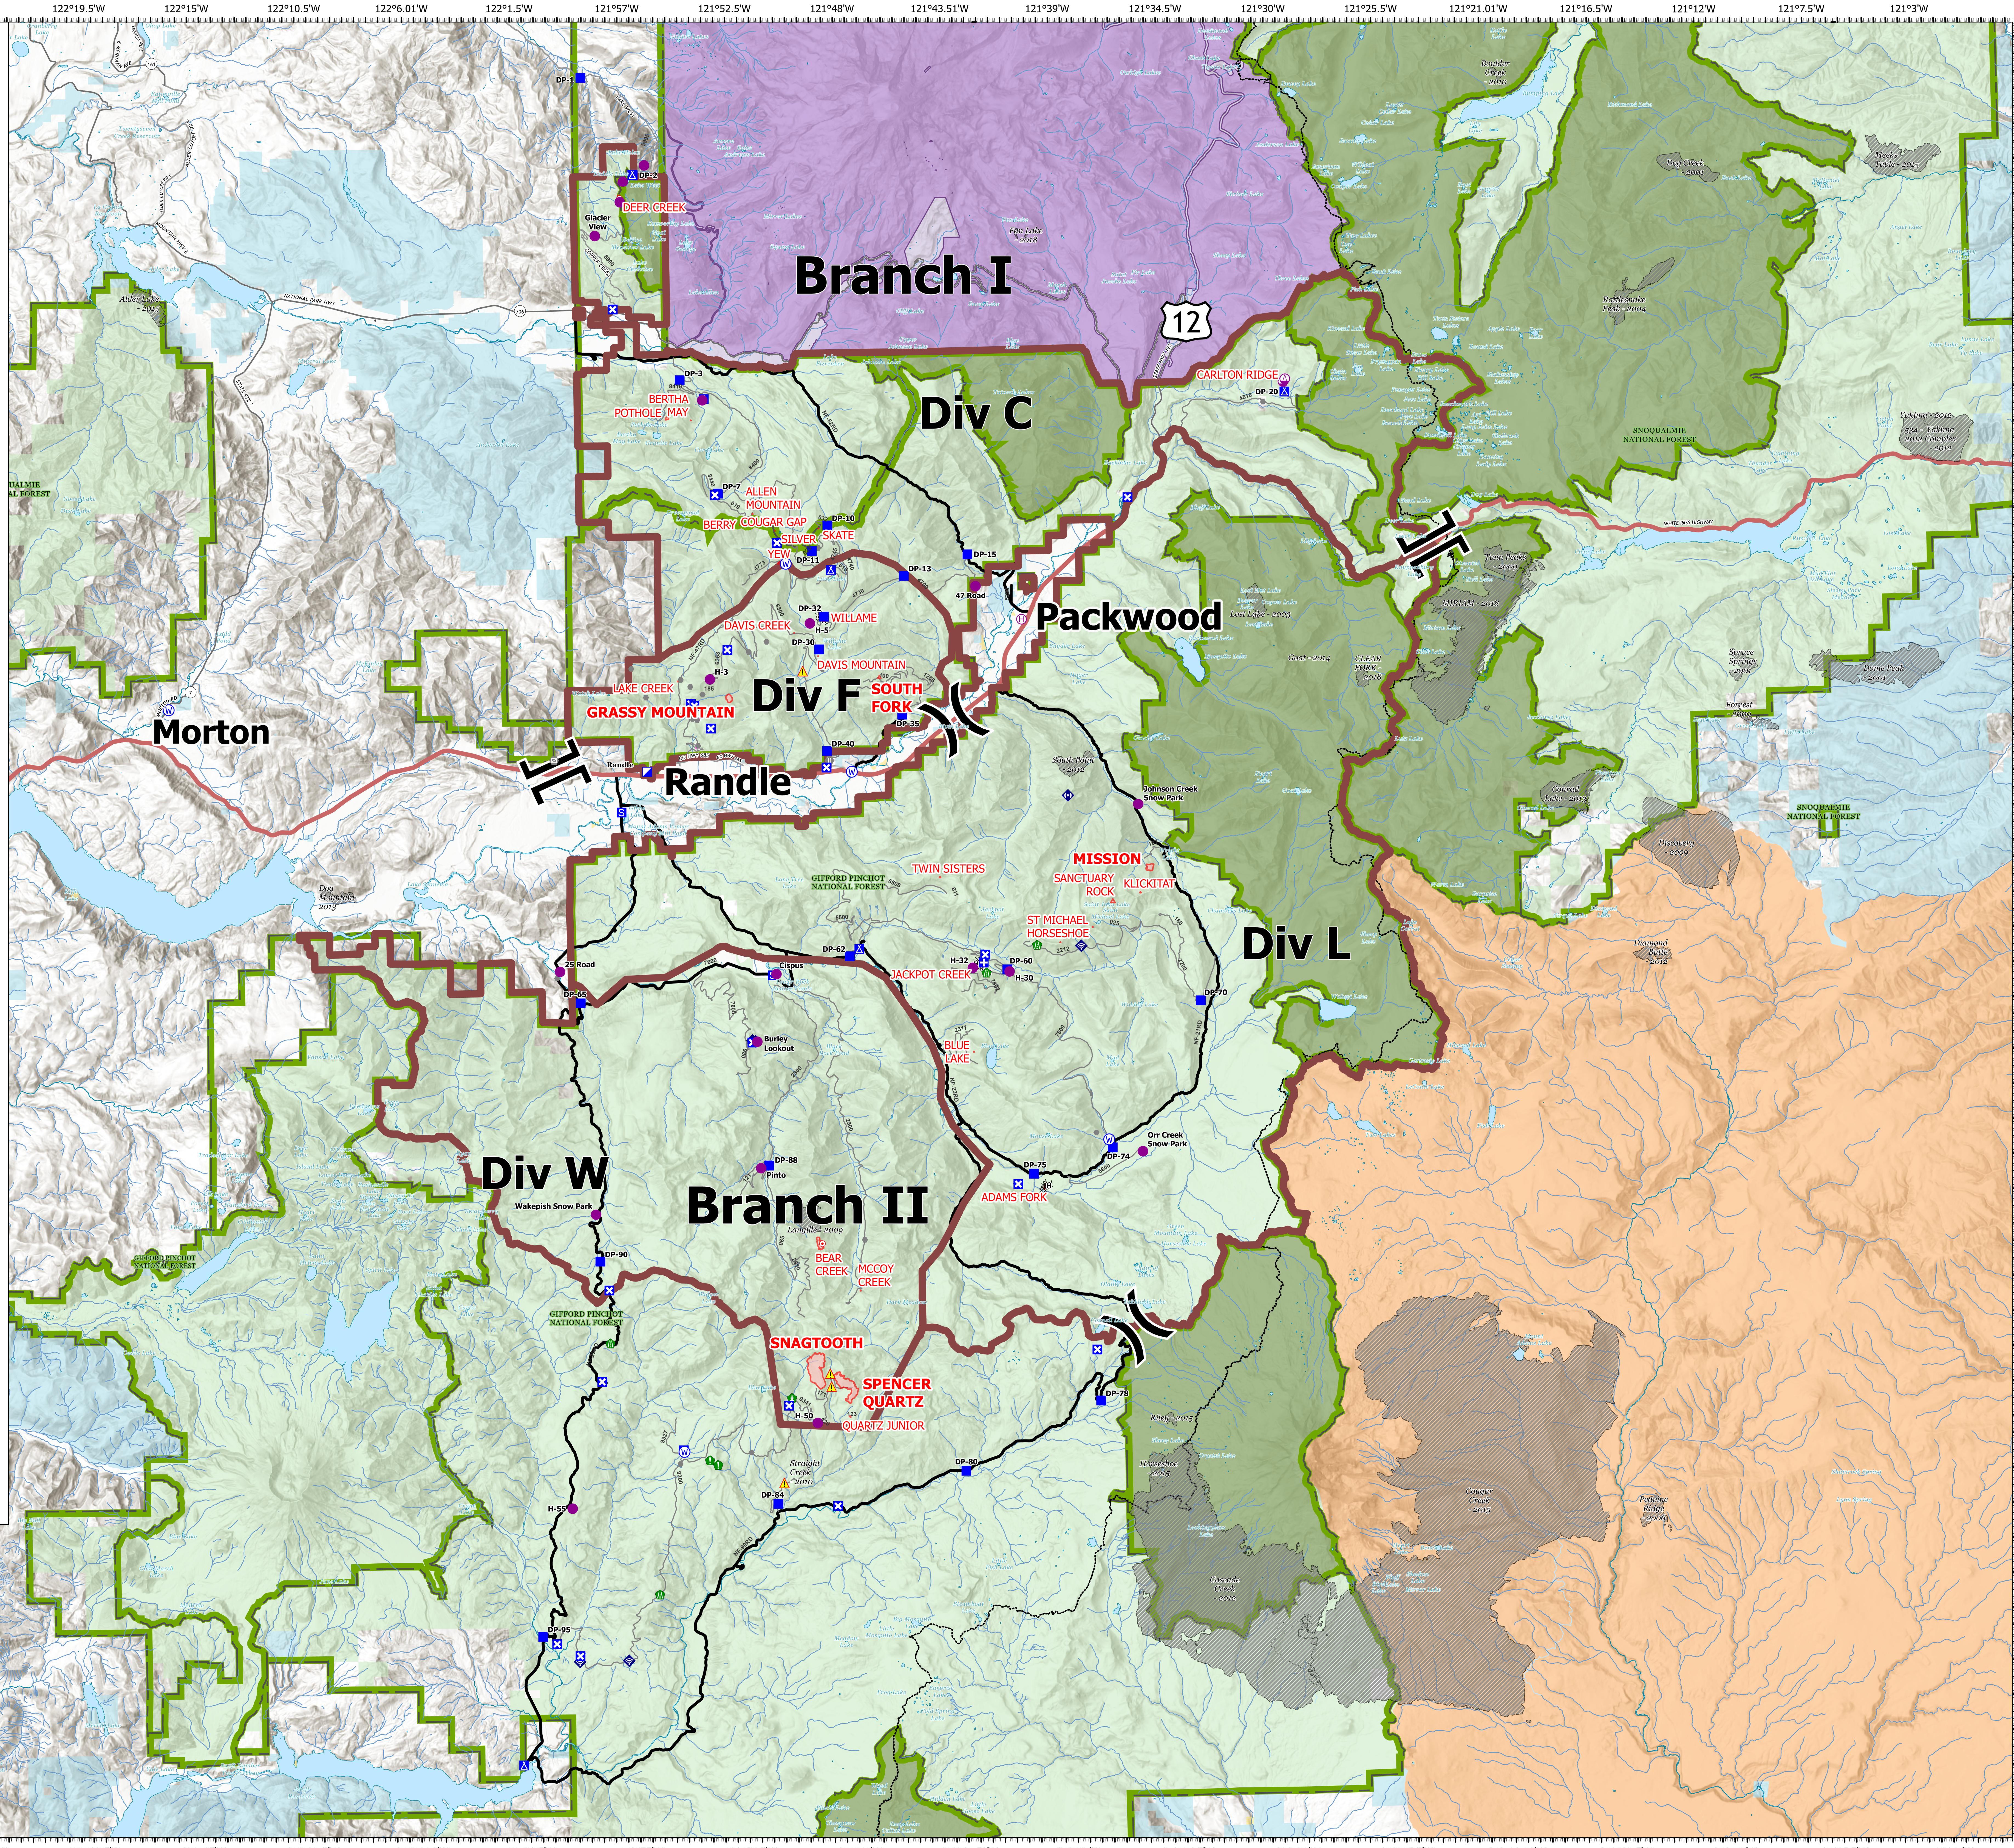

Public Operations Briefing

Cowlitz Complex
WA-GPF-001297
9/4/2023

Incident Name	Acres
GRASSY MOUNTAIN	26
MISSION	27
SNAGTOOTH	311
SPENCER QUARTZ	198

- Helispot
- Helibase
- Sling Site
- | Division Break
- | Branch Break
- + Medical
- + Incident Command Post
- + Drop Point
- + Closure
- + Camp
- + Staging Area
- Hot Spot - Spot Fire
- Fire Origin
- Other
- Gate
- Bridge
- + Road Repair
- + Resource Location
- + Hazard Tree
- + Internet Access
- + Repeater
- + Hazard
- + Water Source
- + Completed Dozer Line
- + Completed Hand Line
- + Completed Road as Line
- + Planned Hand Line
- + Wildfire Daily Fire Perimeter
- + Division Boundary
- + Fire History
- + Pacific Crest National Scenic Trail
- + Secondary Hwy
- + Local Road
- + 4WD
- + Decommissioned Roads
- + Major Roads
- + Closed Roads
- + High Clearance Roads
- + Forest Admin Boundary
- + Forest Service Wilderness
- + National Park Service Wilderness
- + Bureau of Indian Affairs (BIA)
- + Bureau of Land Management (BLM)
- + National Park Service (NPS)
- + State
- + US Forest Service (USFS)

Incident Name	Acres	Status
ALLEN MOUNTAIN	0.25	OUT
BERRY	0.25	STAFFED
BERTHA MAY	0.1	OUT
CARLTON RIDGE	15	STAFFED
COUGAR GAP	0.1	OUT
DEER CREEK	4	STAFFED
POTHOLE	5	STAFFED
SILVER	0.1	STAFFED
SKATE	0.1	STAFFED
YEW	2	STAFFED

Incident Name	Acres	Status
DAVIS CREEK	0.1	OUT
DAVIS MOUNTAIN	0.54	PATROLLING
GRASSY MOUNTAIN	26	UNSTAFFED
LAKE CREEK	0.1	OUT
SOUTH FORK	15	PATROLLING
WILLAME	8	STAFFED

Incident Name	Acres	Status
ADAMS FORK	9	STAFFED
BLUE LAKE	0.2	OUT
HORSESHOE	0.2	OUT
JACKPOT CREEK	32	STAFFED
KLICKITAT	0.5	OUT
MISSION	27	UNSTAFFED
SANCTUARY ROCK	6	STAFFED
ST MICHAEL	0.25	OUT
TWIN SISTERS	0.5	OUT

Incident Name	Acres	Status
BEAR CREEK	33	STAFFED
MCCOY CREEK	0.25	PATROLLING
QUARTZ JUNIOR	1	STAFFED
SNAGTOOTH	311	UNSTAFFED
SPENCER QUARTZ	198	UNSTAFFED

efireborn
9/3/2023 2047
Acres from IR and GPS
North American 1983 Datum, Lat/Long Grid