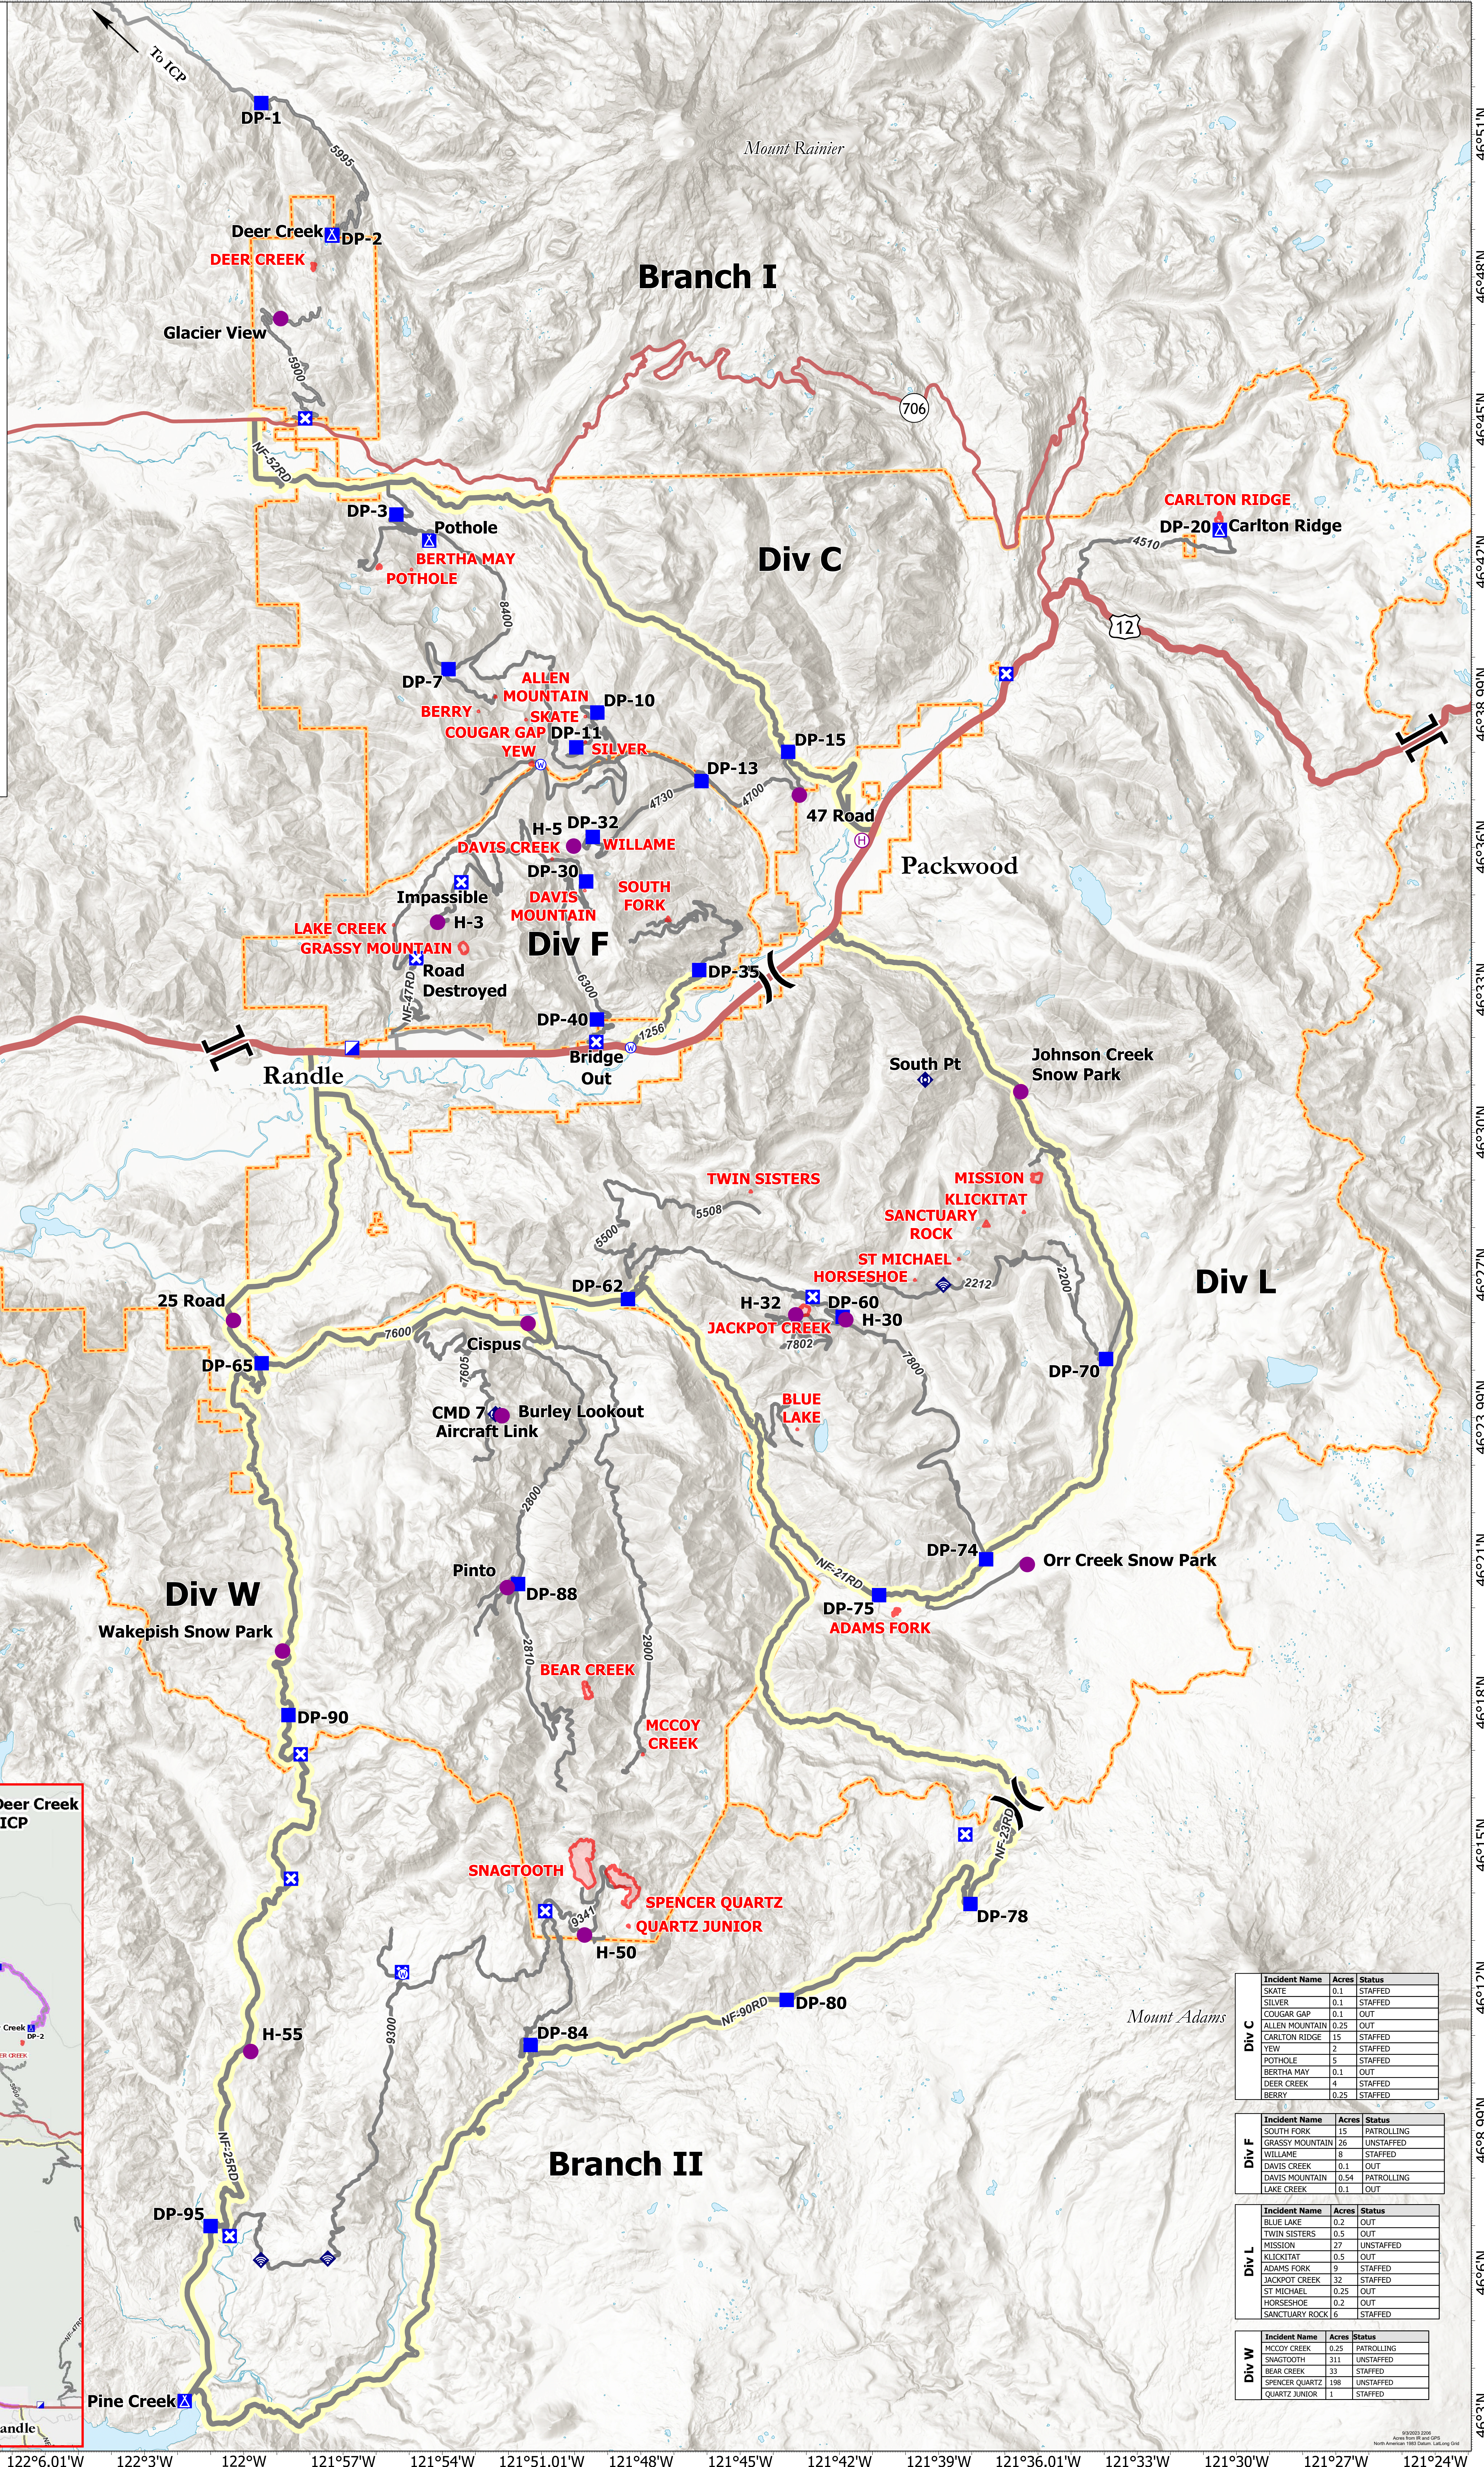

122°15'W 122°12'W 122°9'W 122°6.01'W 122°3'W 122°W 121°57'W 121°54'W 121°51.01'W 121°48'W 121°45'W 121°42'W 121°39'W 121°36.01'W 121°33'W 121°30'W 121°27'W 121°24'W

Transportation

Cowlitz Complex

WA-GPF-001297

9/4/2023

0 6
Miles

- Helispot
- ⊕ Helibase
- ⌘ Division Break
- ⌘ Branch Break
- ⊠ Incident Command Post
- Drop Point
- ⊠ Closure
- ⊠ Camp
- ◆ Internet Access
- ◆ Repeater
- ⊕ Water Source
- Main Access Roads
- High Clearance Roads
- ▬ Wildfire Daily Fire Perimeter
- ▬ Division Boundaries

Incident Name	Acres	Status
SKATE	0.1	STAFFED
SILVER	0.1	STAFFED
COUGAR GAP	0.1	OUT
ALLEN MOUNTAIN	0.25	OUT
CARLTON RIDGE	15	STAFFED
YEW	2	STAFFED
POTHOLE	5	STAFFED
BERTHA MAY	0.1	OUT
DEER CREEK	4	STAFFED
BERRY	0.25	STAFFED

Incident Name	Acres	Status
SOUTH FORK	15	PATROLLING
GRASSY MOUNTAIN	26	UNSTAFFED
WILLAME	8	STAFFED
DAVIS CREEK	0.1	OUT
DAVIS MOUNTAIN	0.54	PATROLLING
LAKE CREEK	0.1	OUT

Incident Name	Acres	Status
BLUE LAKE	0.2	OUT
TWIN SISTERS	0.5	OUT
MISSION	27	UNSTAFFED
KLIKIKITAT	0.5	OUT
ADAMS FORK	9	STAFFED
JACKPOT CREEK	33	STAFFED
ST MICHAEL	0.25	OUT
HORSESHOE	0.2	OUT
SANCTUARY ROCK	6	STAFFED