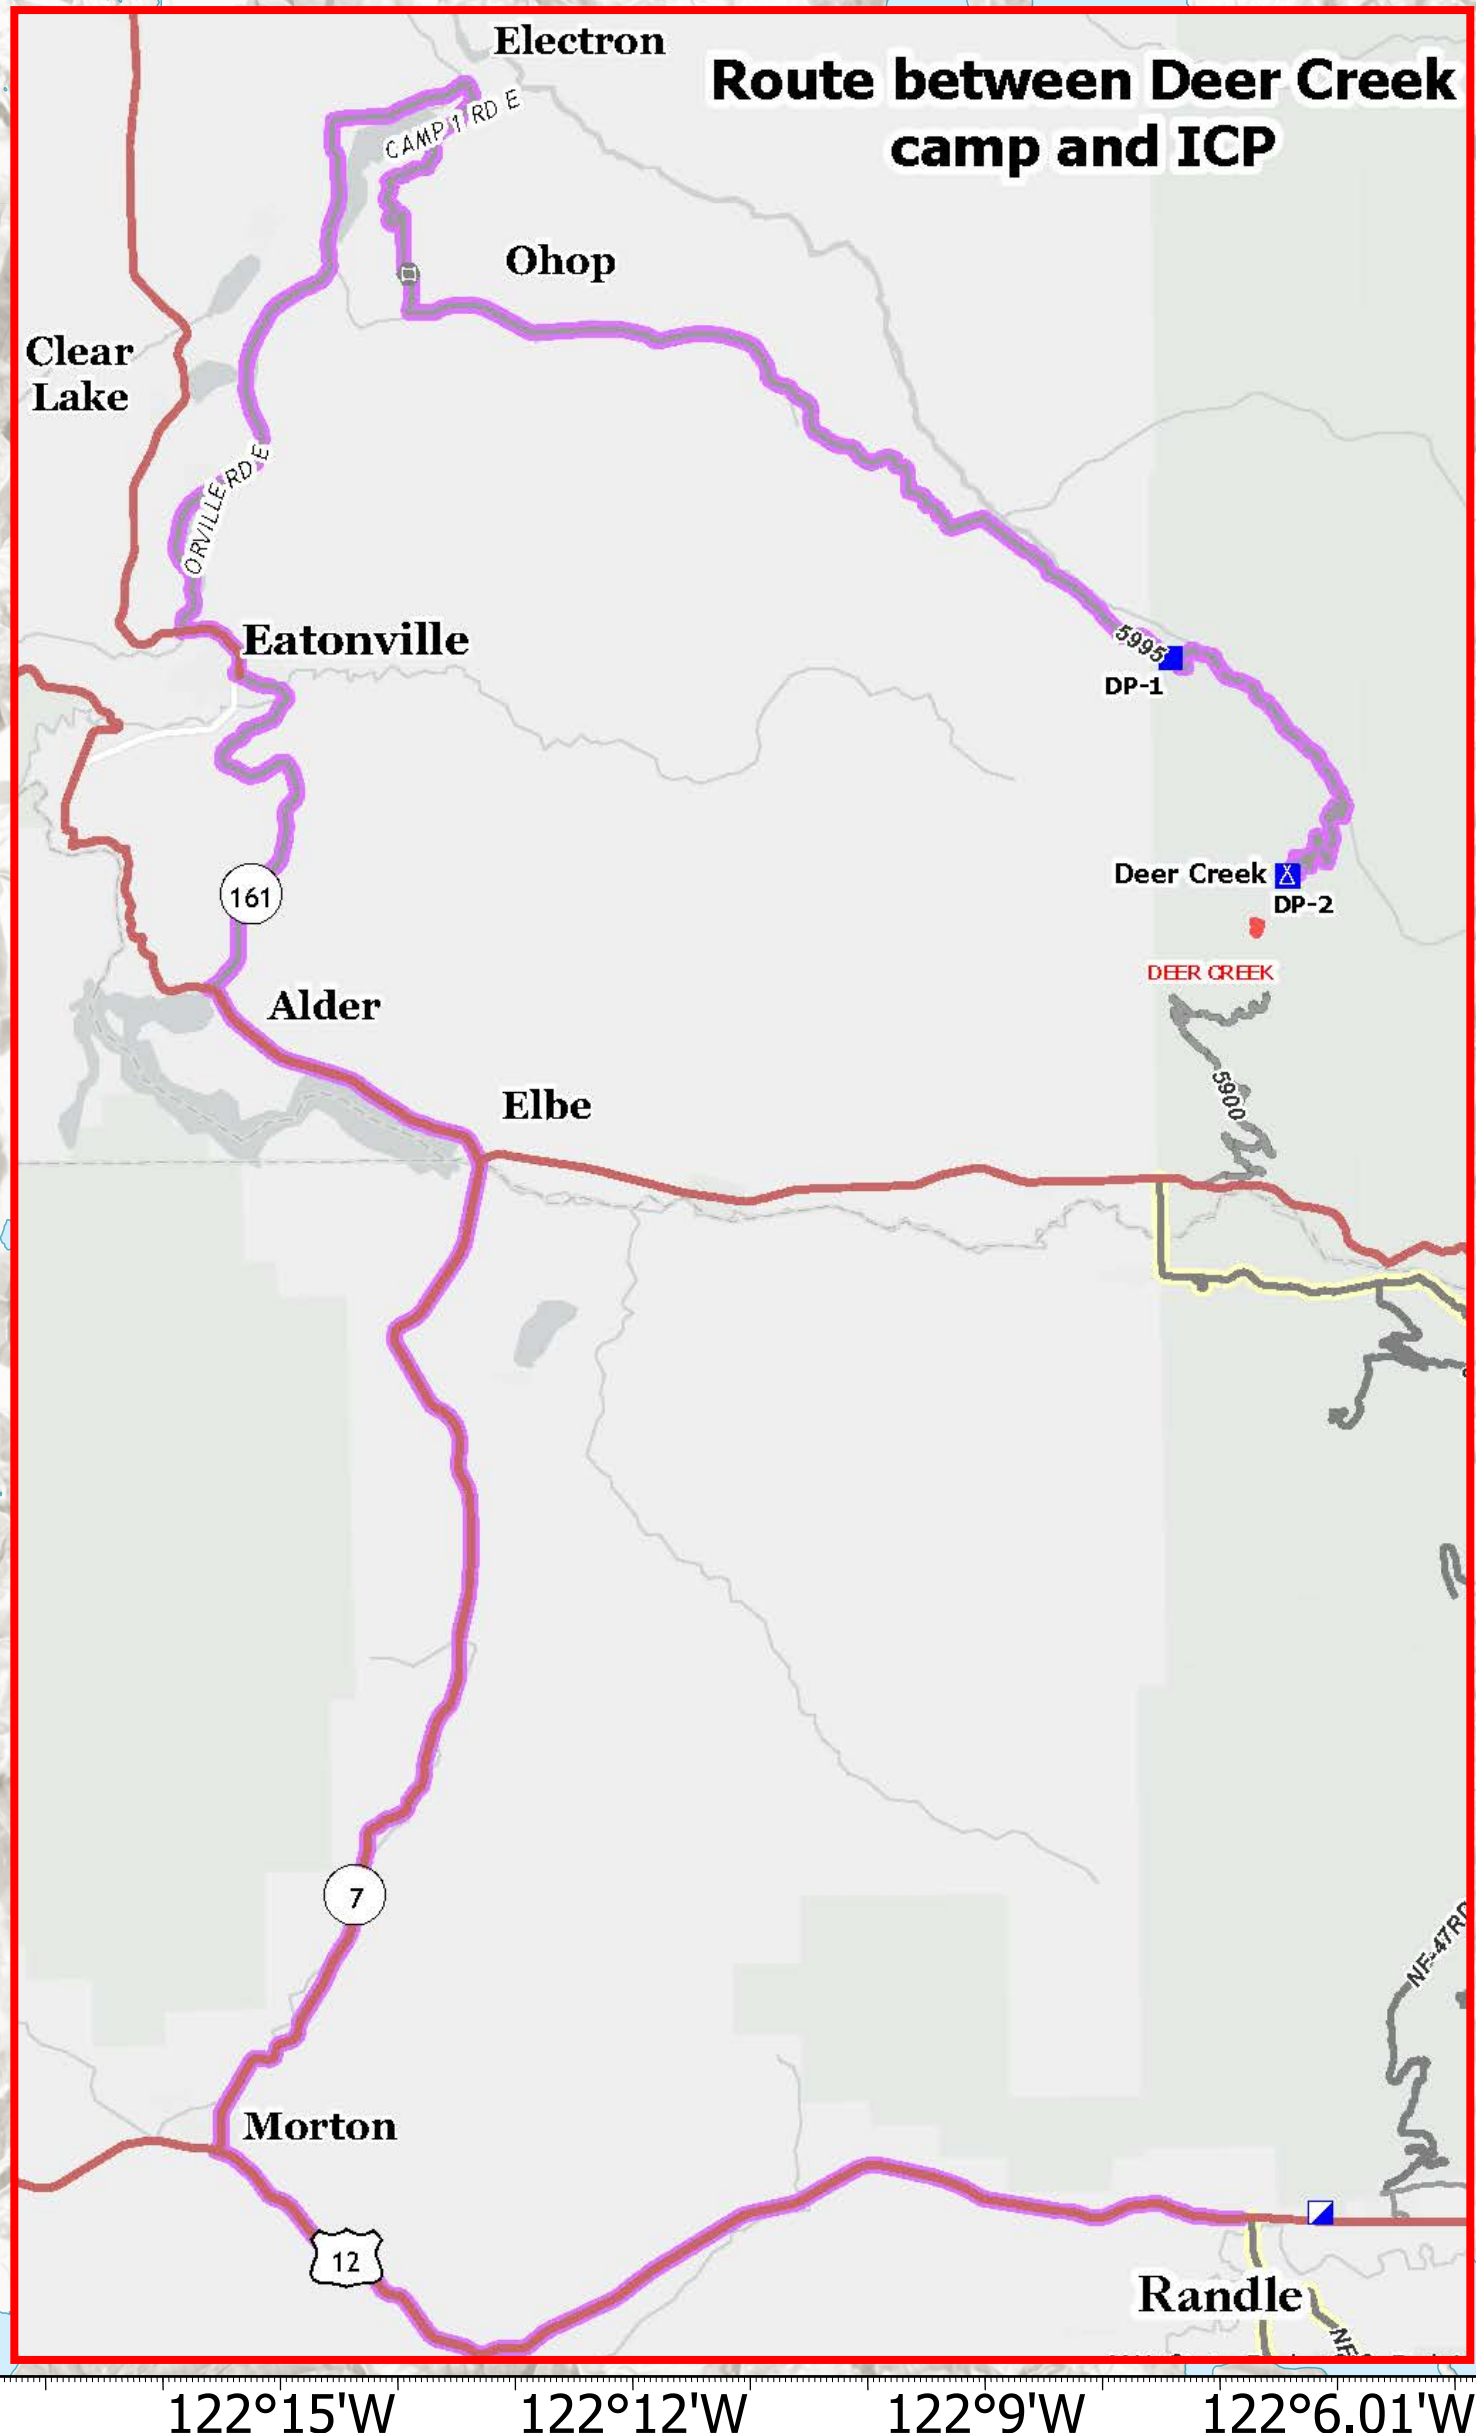

122°15'W 122°12'W 122°9'W 122°6.01'W 122°3'W 122°W 121°57'W 121°54'W 121°51.01'W 121°48'W 121°45'W 121°42'W 121°39'W 121°36.01'W 121°33'W 121°30'W 121°27'W 121°24'W

Transportation

Cowlitz Complex

WA-GPF-001297

9/4/2023

0 6
Miles

- Helispot
- ⊕ Helibase
- ⌘ Division Break
- ⌘ Branch Break
- ⊠ Incident Command Post
- Drop Point
- ⊠ Closure
- ⊠ Camp
- ◆ Internet Access
- ◆ Repeater
- ⊕ Water Source
- Main Access Roads
- High Clearance Roads
- ▬ Wildfire Daily Fire Perimeter
- ▬ Division Boundaries

Incident Name	Acres	Status
SKATE	0.1	STAFFED
SILVER	0.1	STAFFED
COUGAR GAP	0.1	OUT
ALLEN MOUNTAIN	0.25	OUT
CARLTON RIDGE	15	STAFFED
YEW	2	STAFFED
POTHOLE	5	STAFFED
BERTHA MAY	0.1	OUT
DEER CREEK	4	STAFFED
BERRY	0.25	STAFFED

Incident Name	Acres	Status
SOUTH FORK	15	PATROLLING
GRASSY MOUNTAIN	26	UNSTAFFED
WILLAME	8	STAFFED
DAVIS CREEK	0.1	OUT
DAVIS MOUNTAIN	0.54	PATROLLING
LAKE CREEK	0.1	OUT

Incident Name	Acres	Status
BLUE LAKE	0.2	OUT
TWIN SISTERS	0.5	OUT
MISSION	27	UNSTAFFED
KLIKIKITAT	0.5	OUT
ADAMS FORK	9	STAFFED
JACKPOT CREEK	33	STAFFED
ST MICHAEL	0.25	OUT
HORSESHOE	0.2	OUT
SANCTUARY ROCK	6	STAFFED