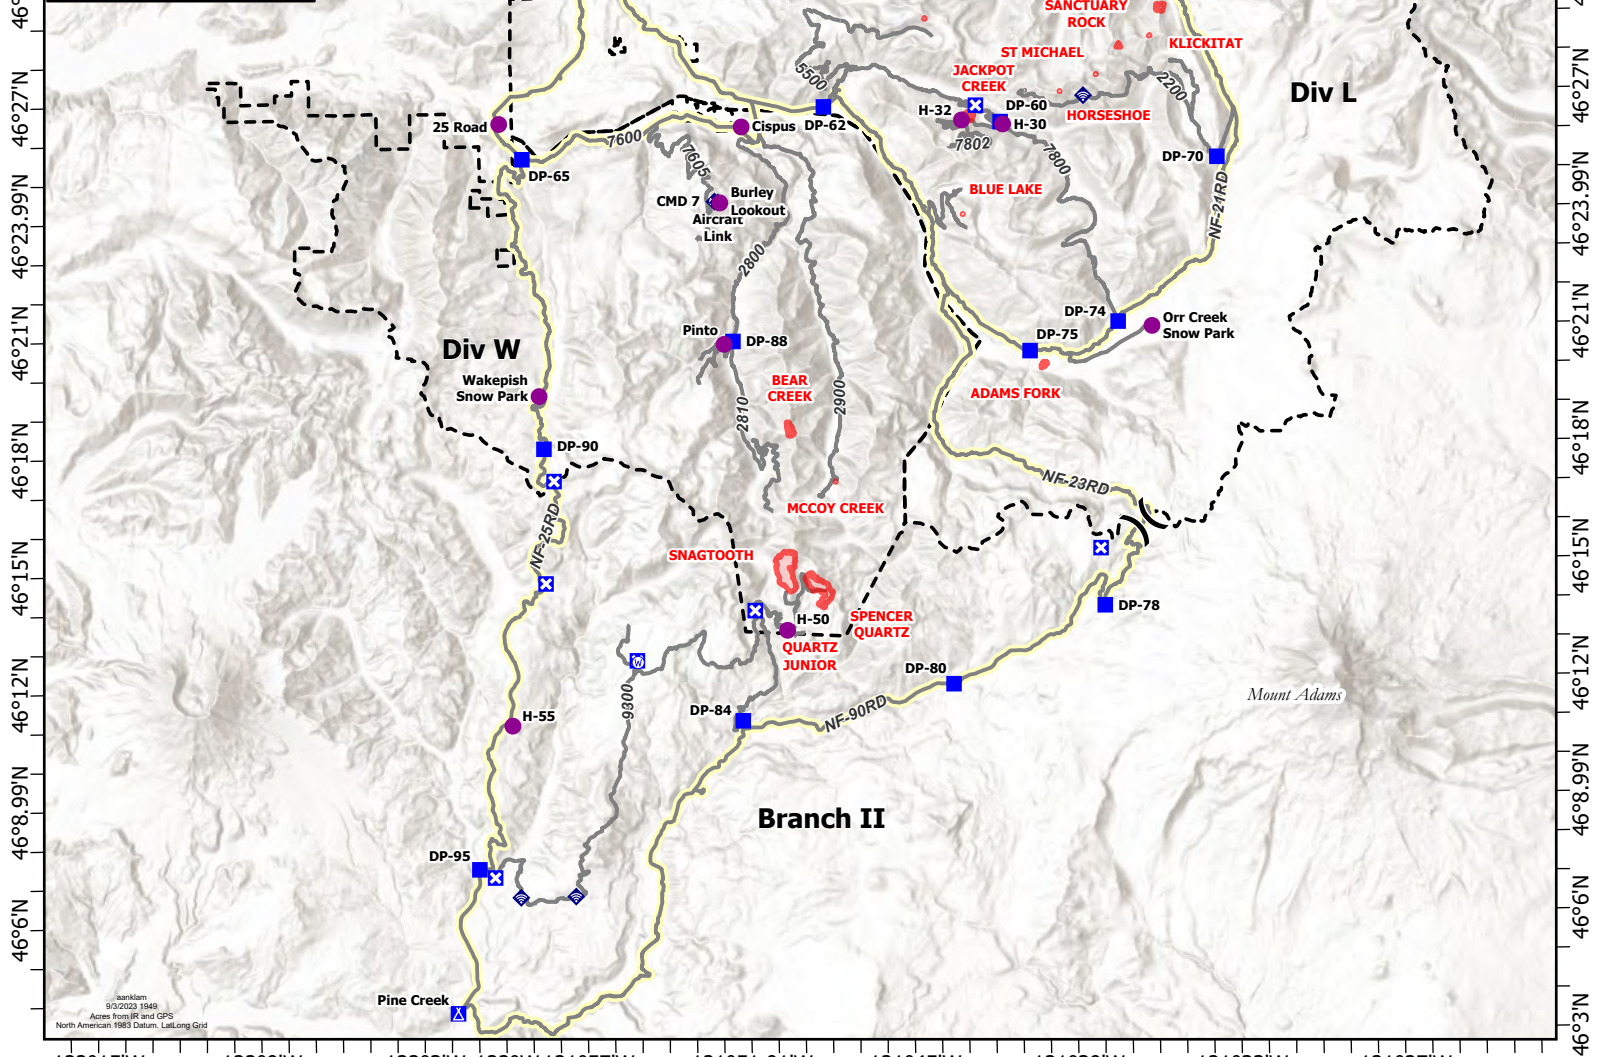

122°15'W 122°9'W 122°3'W 122°W 121°57'W 121°51.01'W 121°45'W 121°39'W 121°33'W 121°27'W 121°21.01'W

Transportation
Cowlitz Complex
WA-GPF-001297
9/4/2023

- Helispot
- H Helibase
-) Division Break
- | Branch Break
- ICP Incident Command Post
- Drop Point
- X Closure
- A Camp
- i Internet Access
- R Repeater
- W Water Source
- Main Access Roads
- High Clearance Roads
- Wildfire Daily Fire Perimeter
- Division Boundaries

122°15'W 122°9'W 122°3'W 122°W 121°57'W 121°51.01'W 121°45'W 121°39'W 121°33'W 121°27'W 121°21.01'W