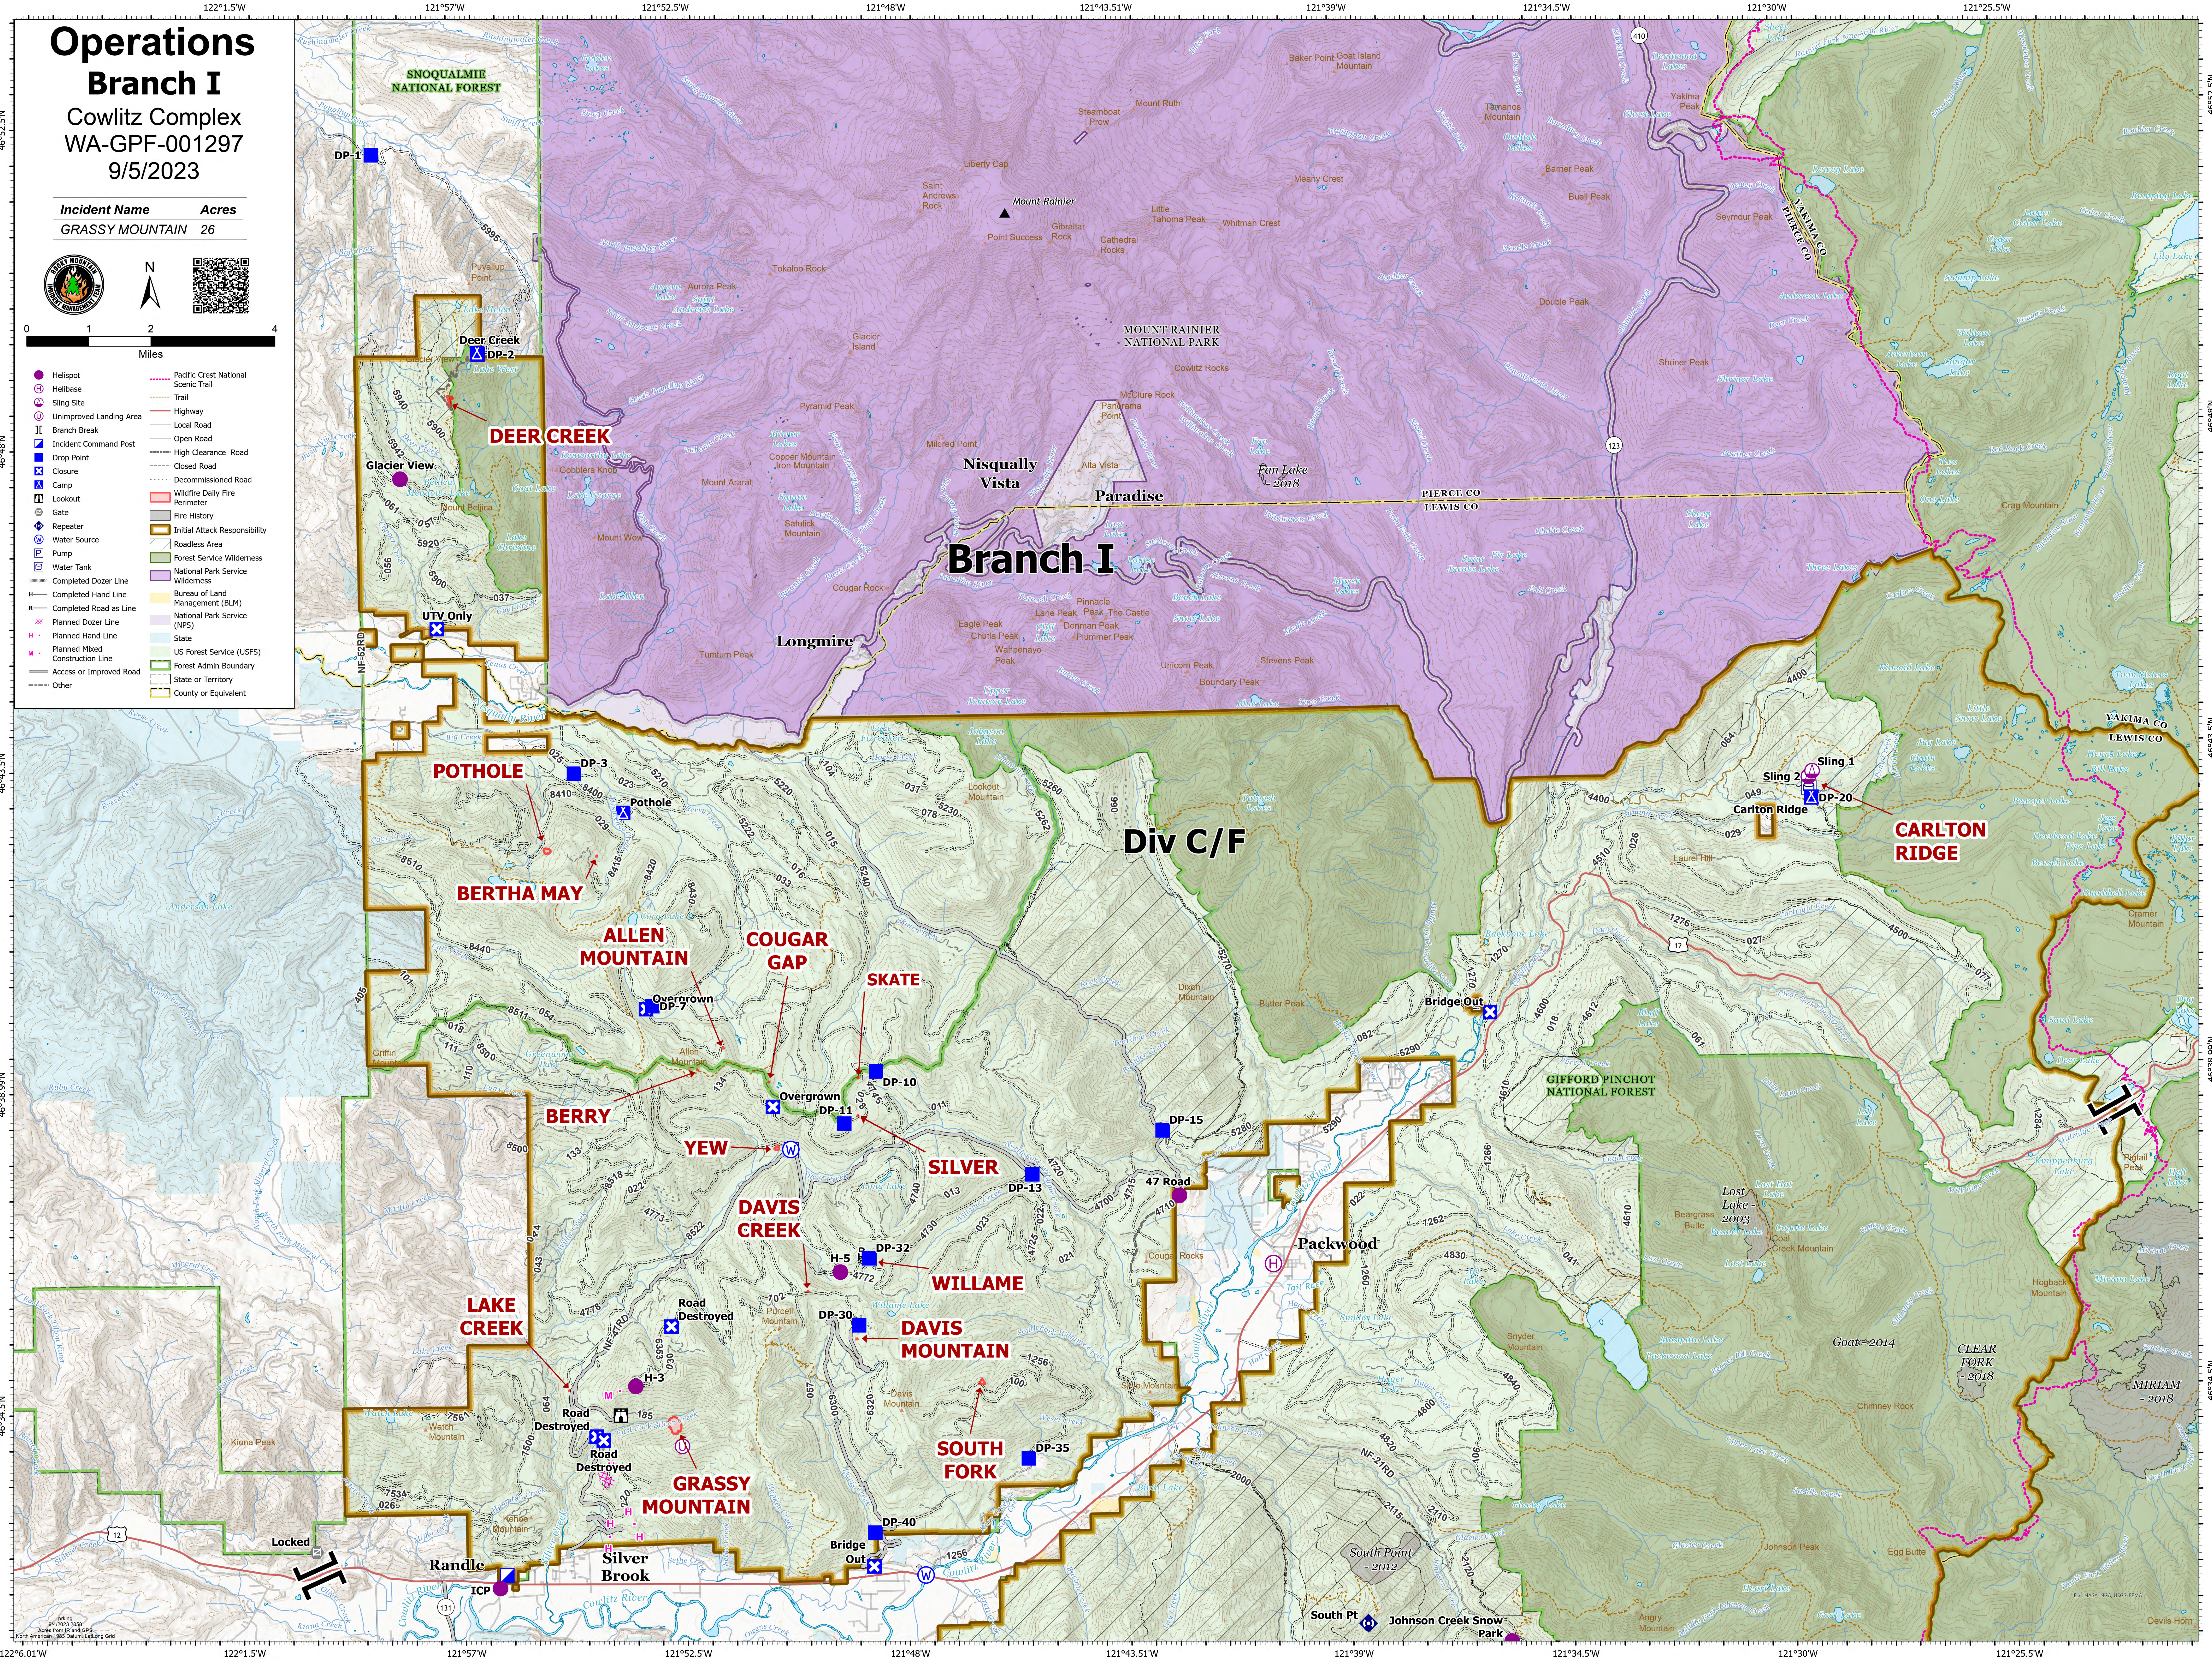

Operations Branch I

Cowlitz Complex
WA-GPF-001297
9/5/2023

Incident Name Acres
GRASSY MOUNTAIN 26

- Helispot
- Helibase
- Sling Site
- Unimproved Landing Area
- Branch Break
- Incident Command Post
- Drop Point
- Closure
- Camp
- Lookout
- Gate
- Repeater
- Water Source
- Pump
- Water Tank
- Completed Dozer Line
- Completed Hand Line
- Completed Road as Line
- Planned Dozer Line
- Planned Hand Line
- Planned Mixed Construction Line
- Access or Improved Road
- Other
- Pacific Crest National Scenic Trail
- Trail
- Highway
- Local Road
- Open Road
- High Clearance Road
- Closed Road
- Decommissioned Road
- Wildfire Daily Fire Perimeter
- Fire History
- Initial Attack Responsibility
- Roadless Area
- Forest Service Wilderness
- National Park Service Wilderness
- Bureau of Land Management (BLM)
- National Park Service (NPS)
- State
- US Forest Service (USFS)
- Forest Admin Boundary
- State or Territory
- County or Equivalent

Branch I

Div C/F