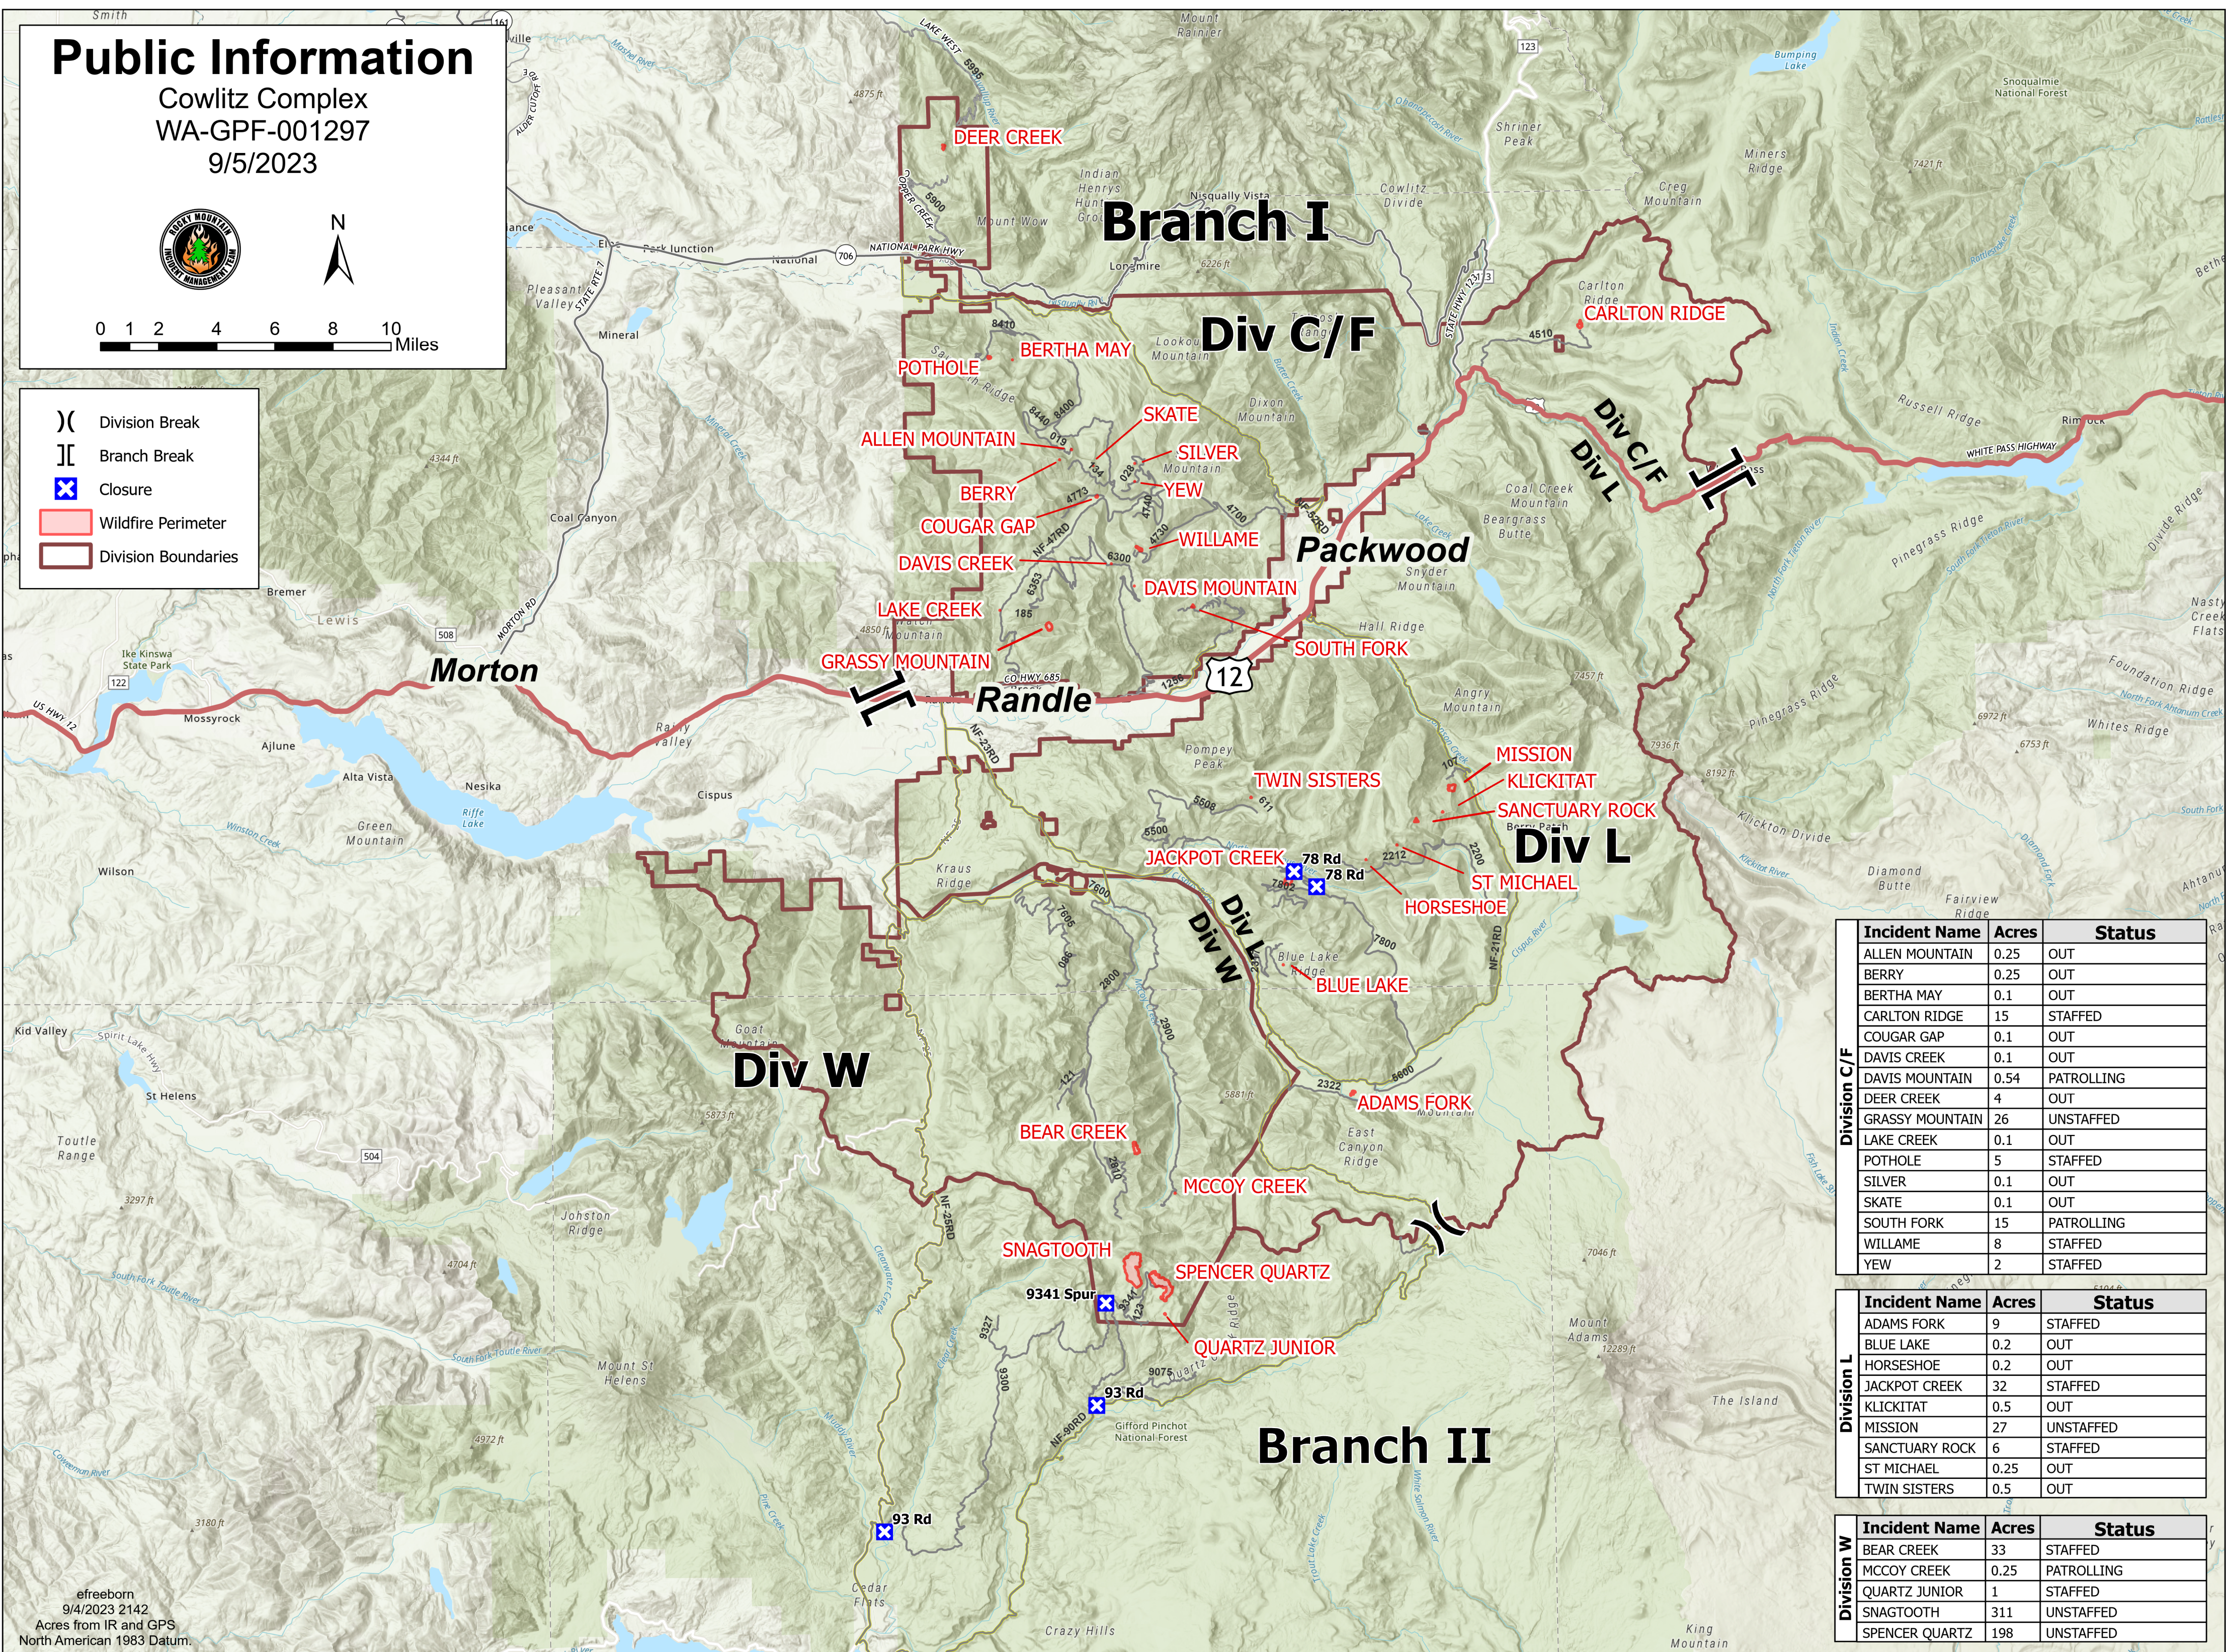

Public Information

Cowlitz Complex
WA-GPF-001297
9/5/2023

0 1 2 4 6 8 10 Miles

- Division Break
- Branch Break
- Closure
- Wildfire Perimeter
- Division Boundaries

	Incident Name	Acres	Status
Division C/F	ALLEN MOUNTAIN	0.25	OUT
	BERRY	0.25	OUT
	BERTHA MAY	0.1	OUT
	CARLTON RIDGE	15	STAFFED
	COUGAR GAP	0.1	OUT
	DAVIS CREEK	0.1	OUT
	DAVIS MOUNTAIN	0.54	PATROLLING
	DEER CREEK	4	OUT
	GRASSY MOUNTAIN	26	UNSTAFFED
	LAKE CREEK	0.1	OUT
	POTHOLE	5	STAFFED
	SILVER	0.1	OUT
SKATE	0.1	OUT	
SOUTH FORK	15	PATROLLING	
WILLAME	8	STAFFED	
YEW	2	STAFFED	

	Incident Name	Acres	Status
Division L	ADAMS FORK	9	STAFFED
	BLUE LAKE	0.2	OUT
	HORSESHOE	0.2	OUT
	JACKPOT CREEK	32	STAFFED
	KLUCKITAT	0.5	OUT
	MISSION	27	UNSTAFFED
	SANCTUARY ROCK	6	STAFFED
	ST MICHAEL	0.25	OUT
TWIN SISTERS	0.5	OUT	

	Incident Name	Acres	Status
Division W	BEAR CREEK	33	STAFFED
	MCCOY CREEK	0.25	PATROLLING
	QUARTZ JUNIOR	1	STAFFED
	SNAGTOOTH	311	UNSTAFFED
	SPENCER QUARTZ	198	UNSTAFFED