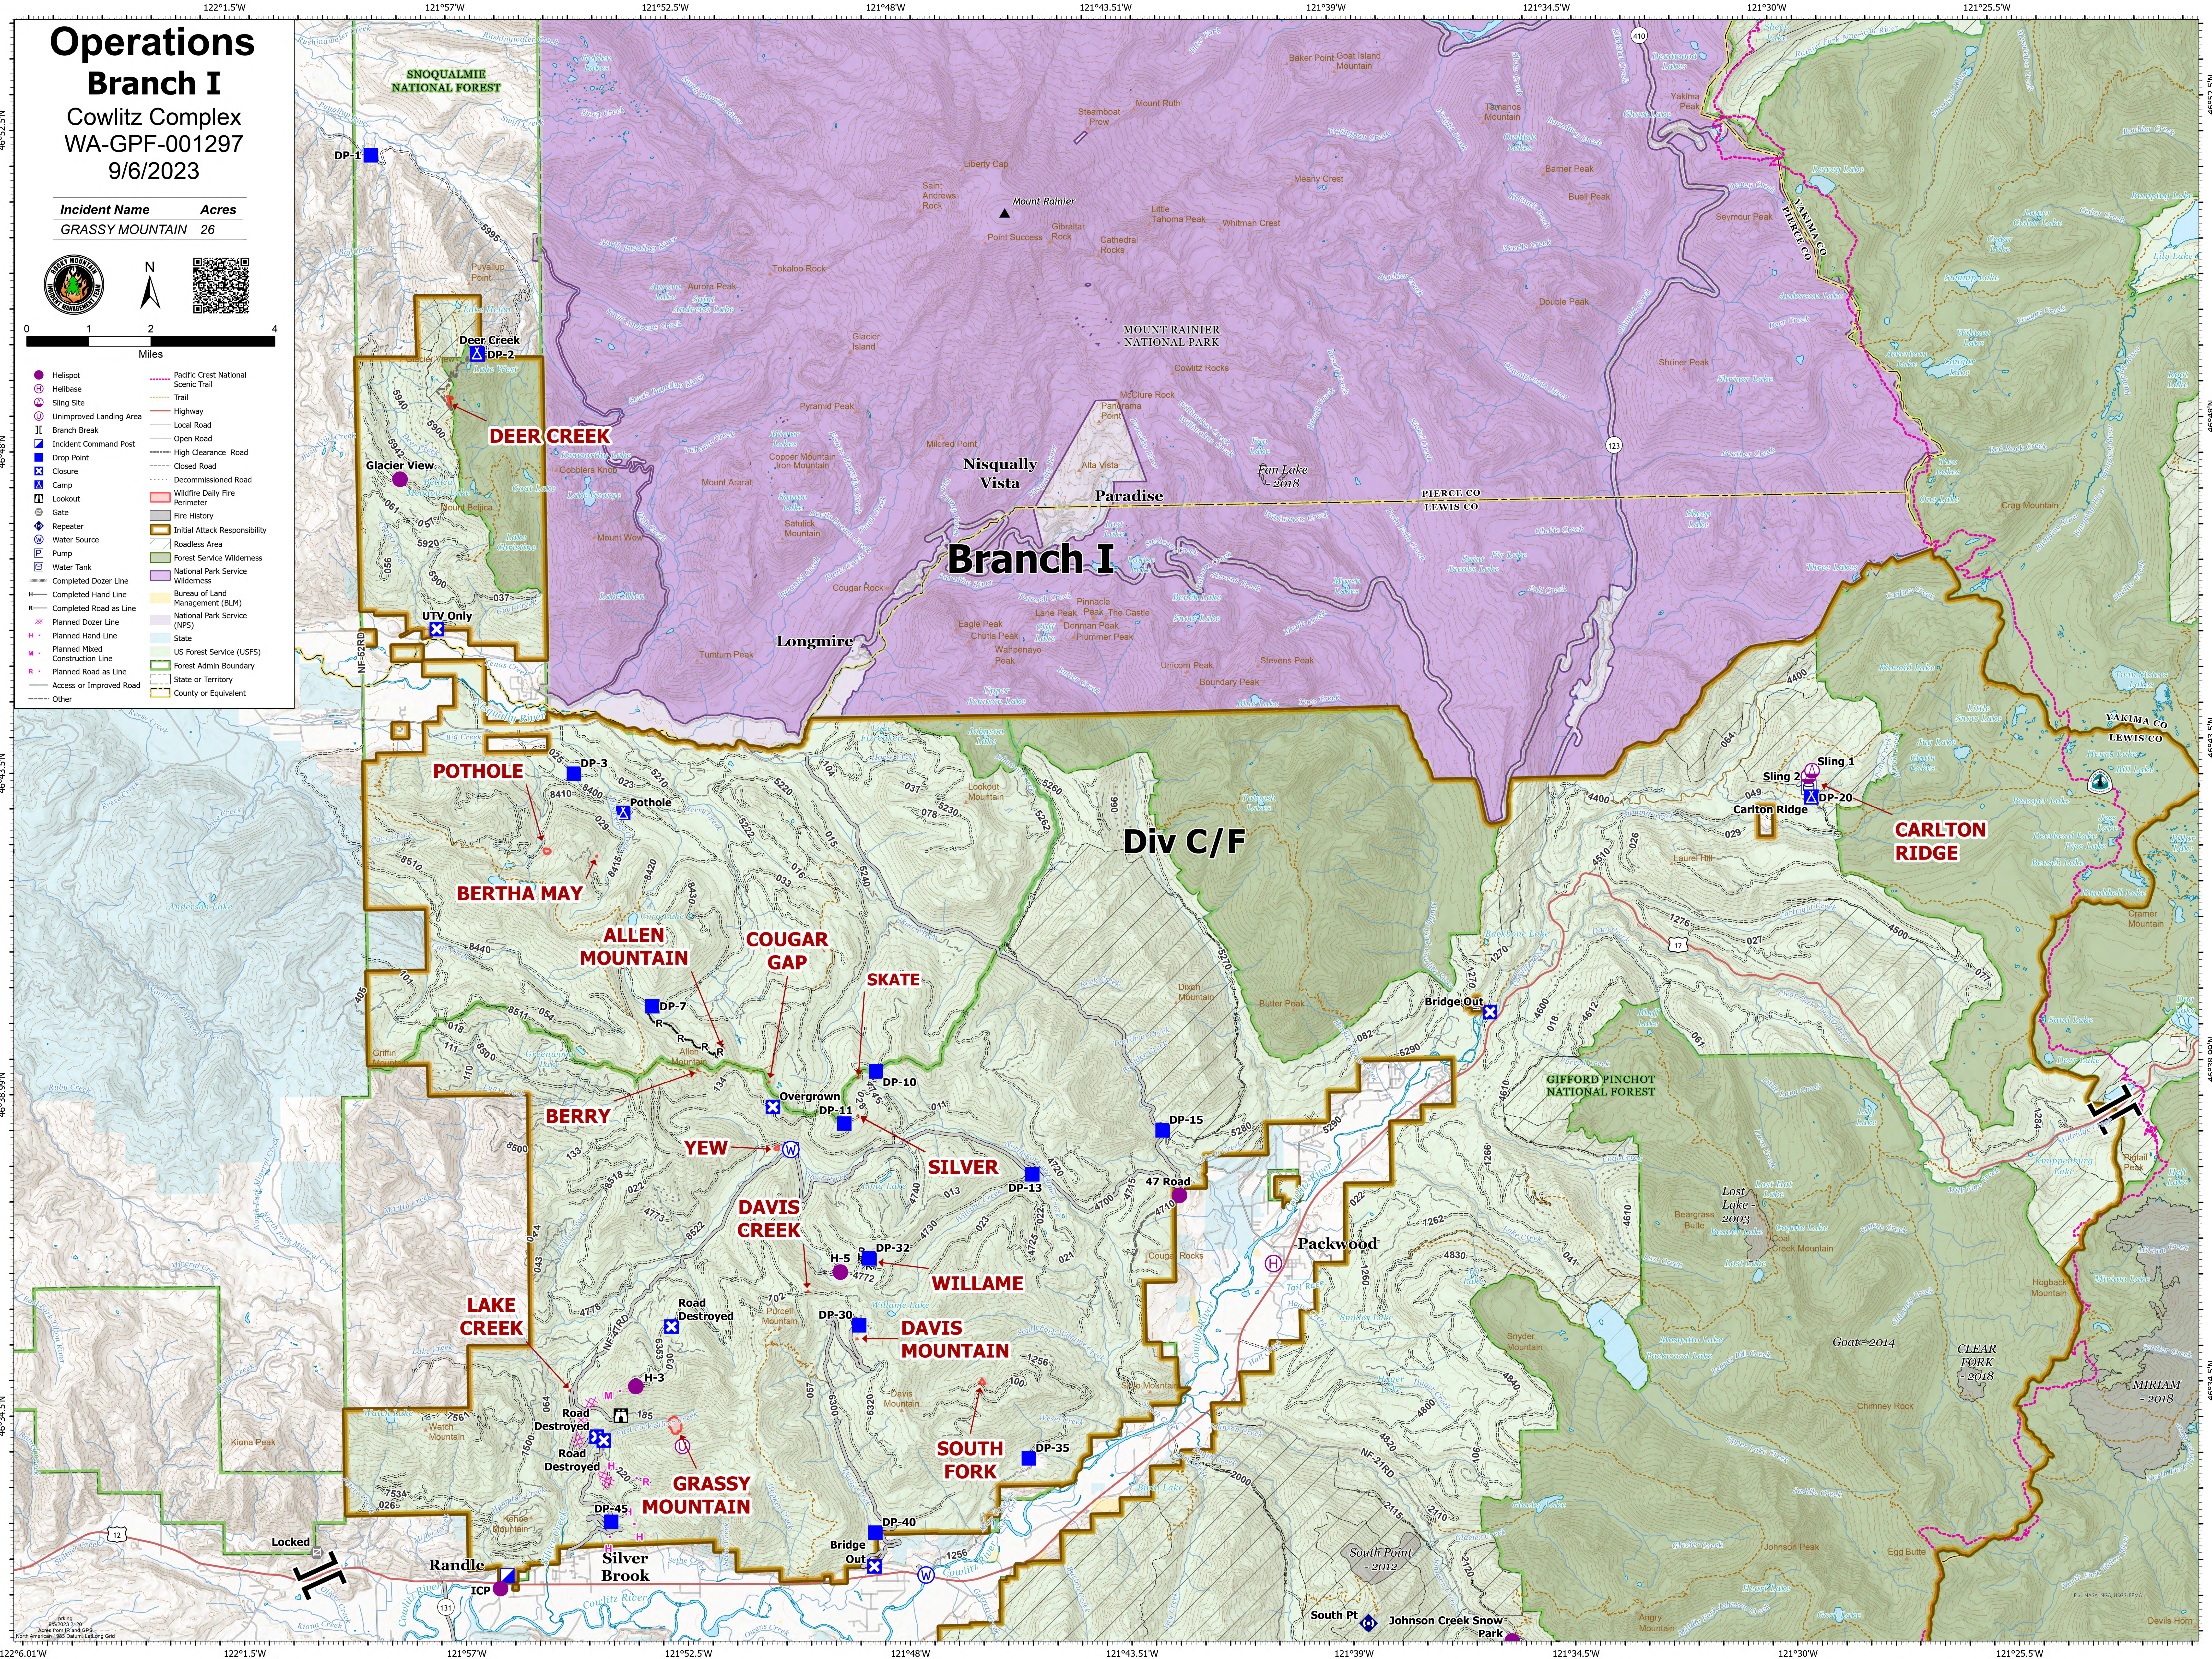

Operations Branch I

Cowlitz Complex
WA-GPF-001297
9/6/2023

Incident Name Acres
GRASSY MOUNTAIN 26

- Helispot
- Helibase
- Sling Site
- Unimproved Landing Area
- Branch Break
- Incident Command Post
- Drop Point
- Closure
- Camp
- Lookout
- Gate
- Repeater
- Water Source
- Pump
- Water Tank
- Completed Dozer Line
- Completed Hand Line
- Completed Road as Line
- Planned Dozer Line
- Planned Hand Line
- Planned Mixed Construction Line
- Planned Road as Line
- Access or Improved Road
- Other
- Pacific Crest National Scenic Trail
- Trail
- Highway
- Local Road
- Open Road
- High Clearance Road
- Closed Road
- Decommissioned Road
- Wildfire Daily Fire Perimeter
- Fire History
- Initial Attack Responsibility
- Roadless Area
- Forest Service Wilderness
- National Park Service Wilderness
- Bureau of Land Management (BLM)
- National Park Service (NPS)
- State
- US Forest Service (USFS)
- Forest Admin Boundary
- State or Territory
- County or Equivalent

Branch I

Div C/F