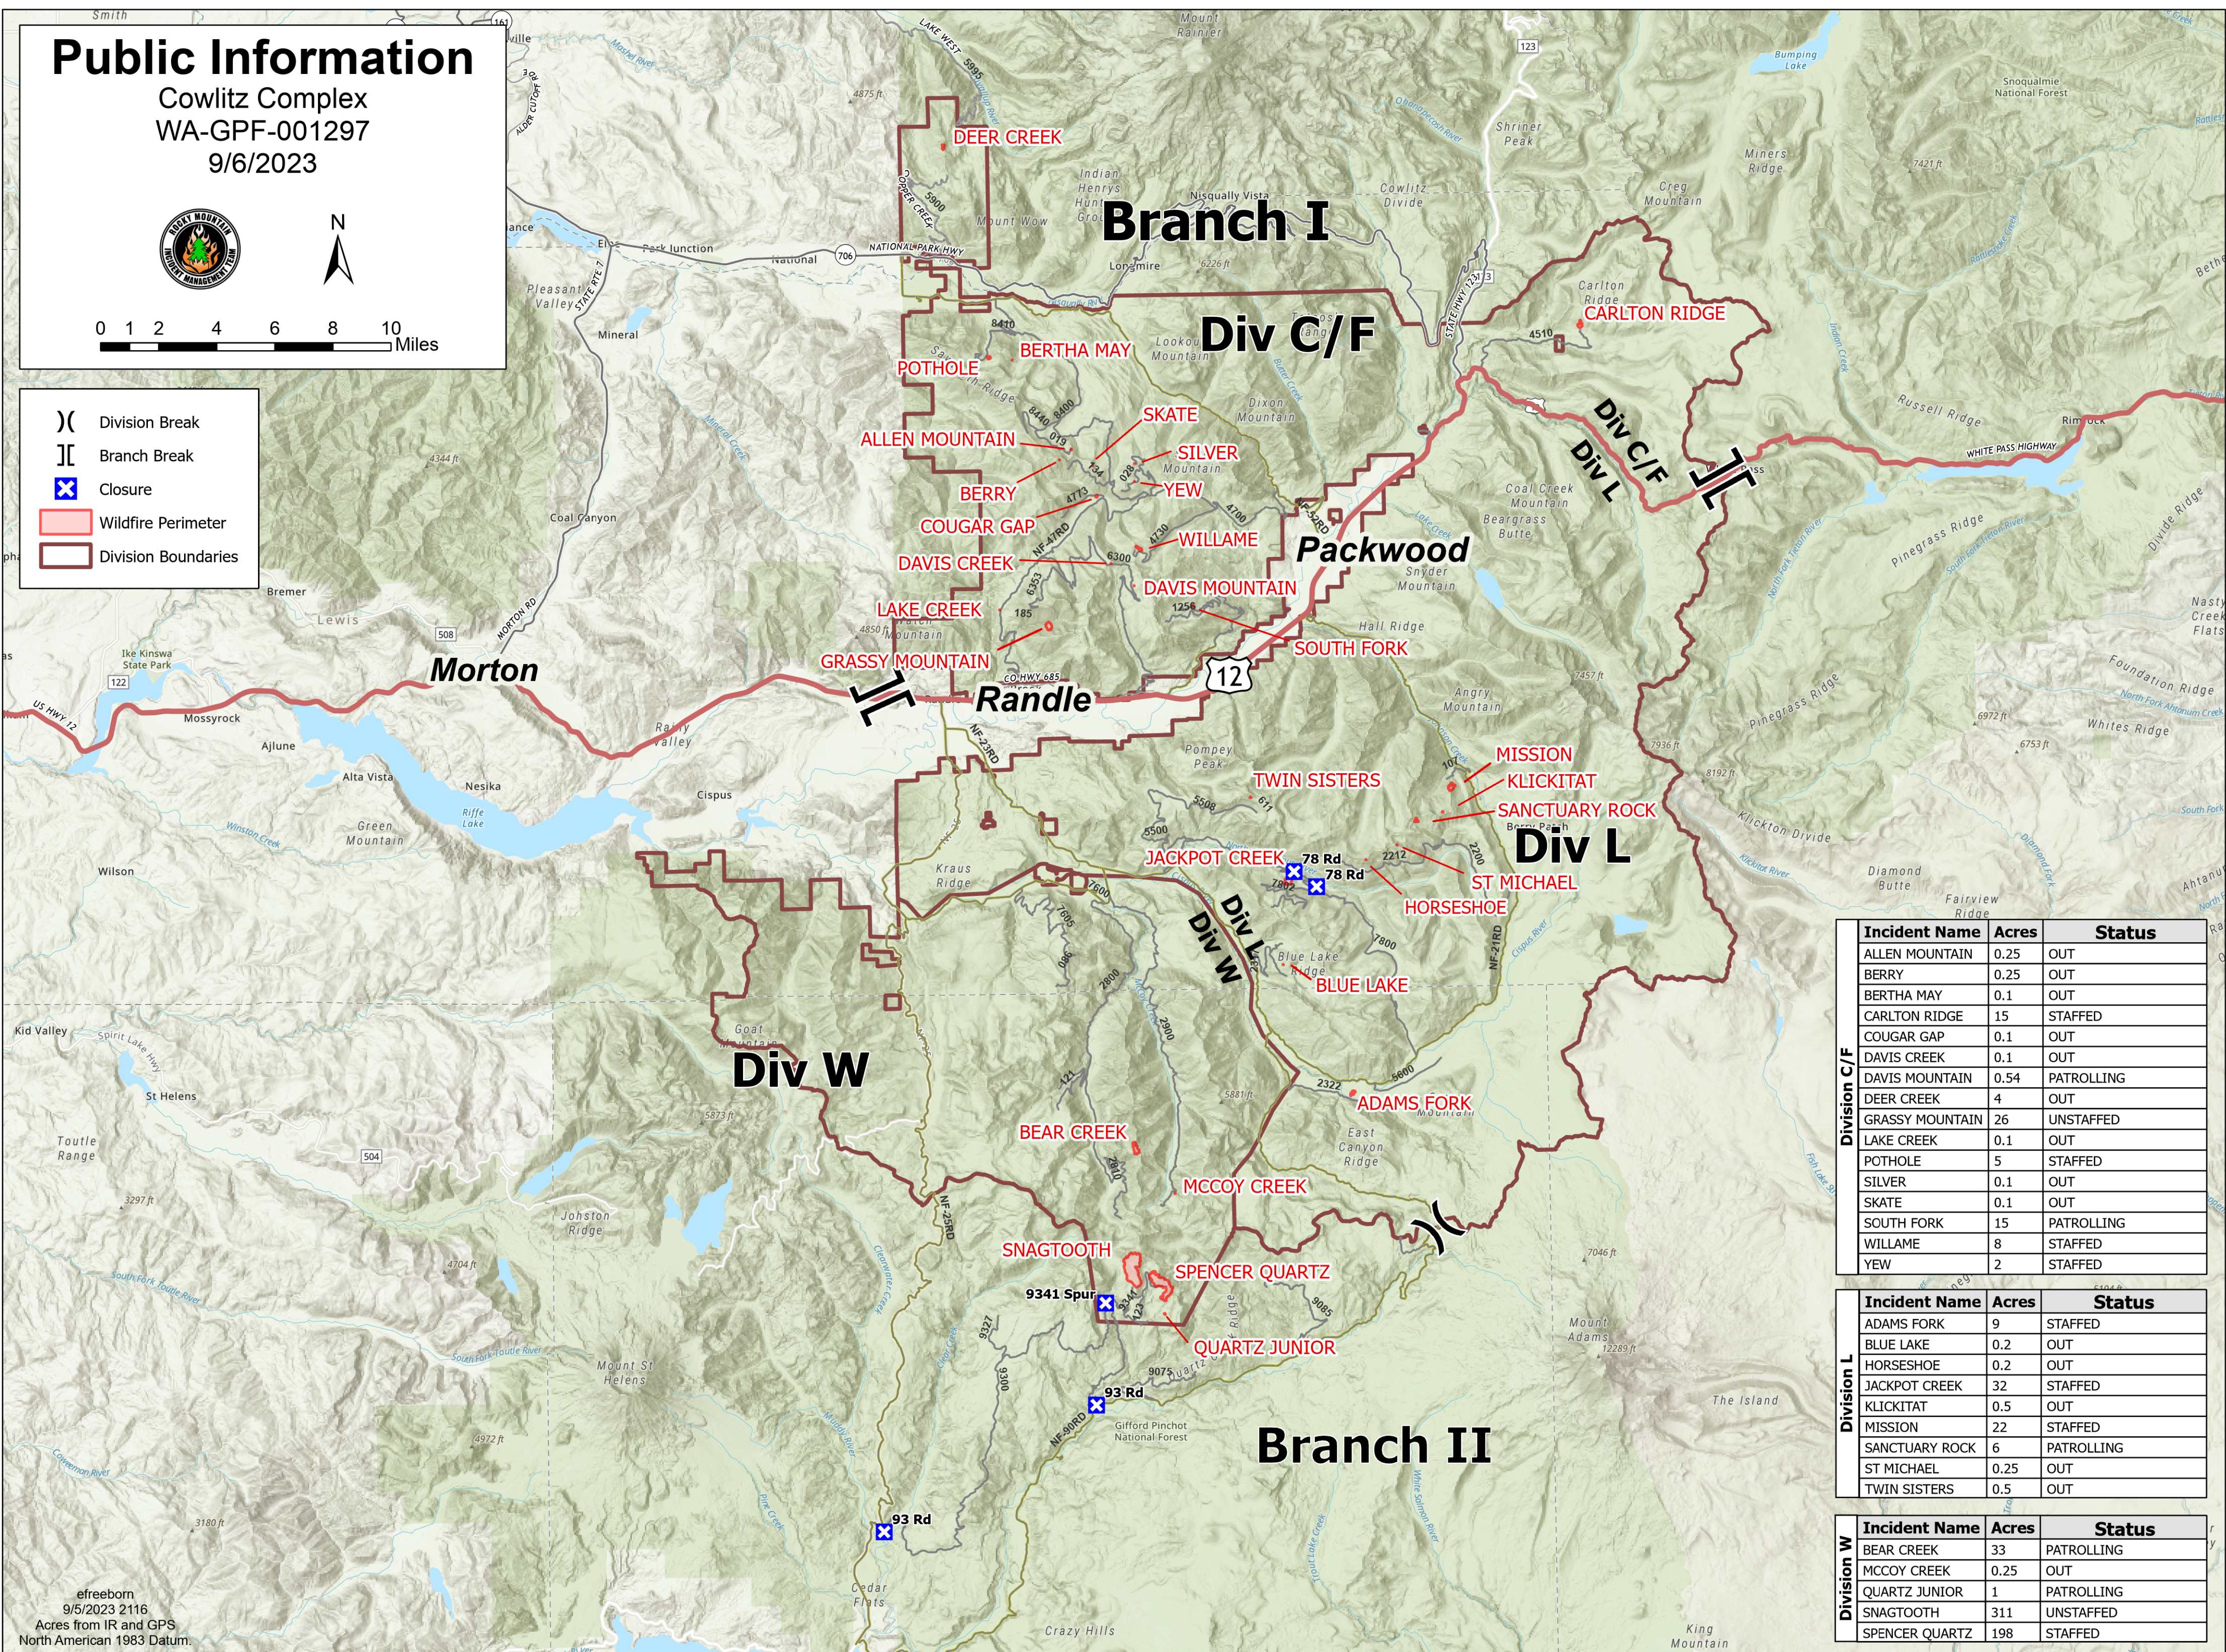

# Public Information

Cowlitz Complex  
WA-GPF-001297  
9/6/2023

0 1 2 4 6 8 10 Miles

- Division Break
- Branch Break
- Closure
- Wildfire Perimeter
- Division Boundaries

	Incident Name	Acres	Status
Division C/F	ALLEN MOUNTAIN	0.25	OUT
	BERRY	0.25	OUT
	BERTHA MAY	0.1	OUT
	CARLTON RIDGE	15	STAFFED
	COUGAR GAP	0.1	OUT
	DAVIS CREEK	0.1	OUT
	DAVIS MOUNTAIN	0.54	PATROLLING
	DEER CREEK	4	OUT
	GRASSY MOUNTAIN	26	UNSTAFFED
	LAKE CREEK	0.1	OUT
	POTHOLE	5	STAFFED
	SILVER	0.1	OUT
SKATE	0.1	OUT	
SOUTH FORK	15	PATROLLING	
WILLAME	8	STAFFED	
YEW	2	STAFFED	

	Incident Name	Acres	Status
Division L	ADAMS FORK	9	STAFFED
	BLUE LAKE	0.2	OUT
	HORSESHOE	0.2	OUT
	JACKPOT CREEK	32	STAFFED
	KLICKITAT	0.5	OUT
	MISSION	22	STAFFED
	SANCTUARY ROCK	6	PATROLLING
	ST MICHAEL	0.25	OUT
TWIN SISTERS	0.5	OUT	

	Incident Name	Acres	Status
Division W	BEAR CREEK	33	PATROLLING
	MCCOY CREEK	0.25	OUT
	QUARTZ JUNIOR	1	PATROLLING
	SNAGTOOTH	311	UNSTAFFED
	SPENCER QUARTZ	198	STAFFED