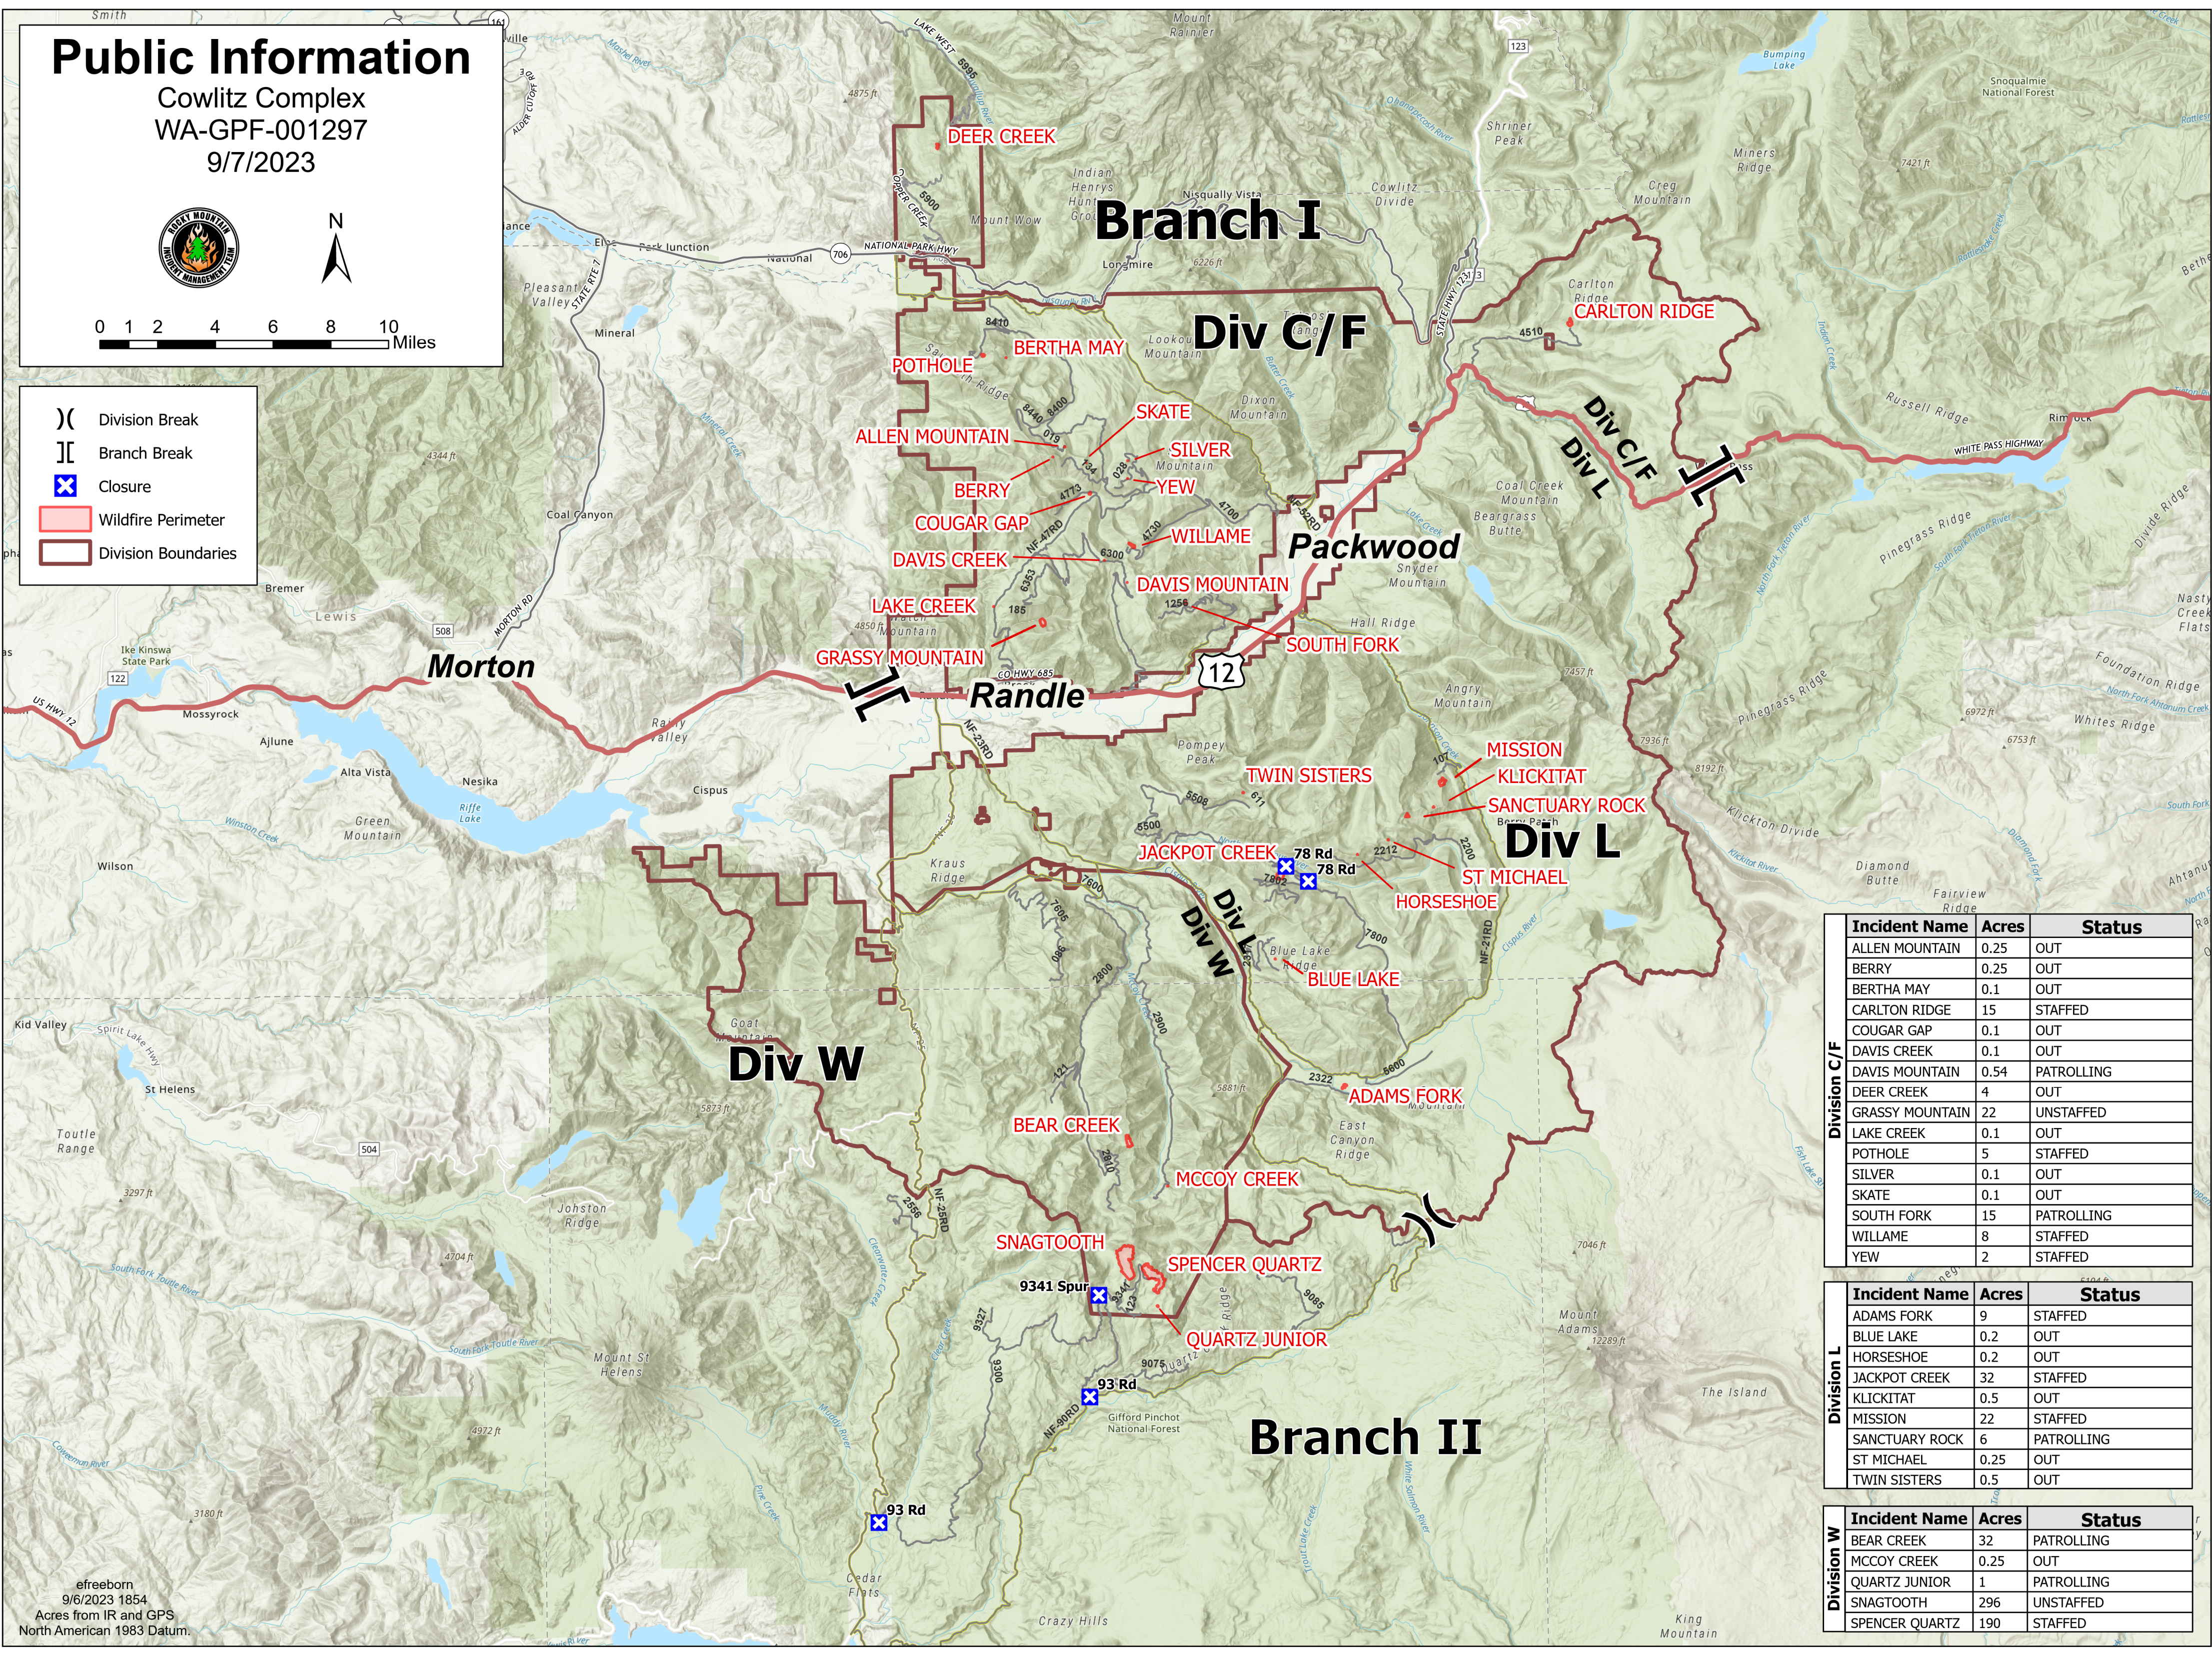

Public Information

Cowlitz Complex
WA-GPF-001297
9/7/2023

0 1 2 4 6 8 10 Miles

- Division Break
- Branch Break
- Closure
- Wildfire Perimeter
- Division Boundaries

	Incident Name	Acres	Status
Division C/F	ALLEN MOUNTAIN	0.25	OUT
	BERRY	0.25	OUT
	BERTHA MAY	0.1	OUT
	CARLTON RIDGE	15	STAFFED
	COUGAR GAP	0.1	OUT
	DAVIS CREEK	0.1	OUT
	DAVIS MOUNTAIN	0.54	PATROLLING
	DEER CREEK	4	OUT
	GRASSY MOUNTAIN	22	UNSTAFFED
	LAKE CREEK	0.1	OUT
	POTHOLE	5	STAFFED
	SILVER	0.1	OUT
SKATE	0.1	OUT	
SOUTH FORK	15	PATROLLING	
WILLAME	8	STAFFED	
YEW	2	STAFFED	

	Incident Name	Acres	Status
Division L	ADAMS FORK	9	STAFFED
	BLUE LAKE	0.2	OUT
	HORSESHOE	0.2	OUT
	JACKPOT CREEK	32	STAFFED
	KLICKITAT	0.5	OUT
	MISSION	22	STAFFED
	SANCTUARY ROCK	6	PATROLLING
	ST MICHAEL	0.25	OUT
TWIN SISTERS	0.5	OUT	

	Incident Name	Acres	Status
Division W	BEAR CREEK	32	PATROLLING
	MCCOY CREEK	0.25	OUT
	QUARTZ JUNIOR	1	PATROLLING
	SNAGTOOTH	296	UNSTAFFED
	SPENCER QUARTZ	190	STAFFED